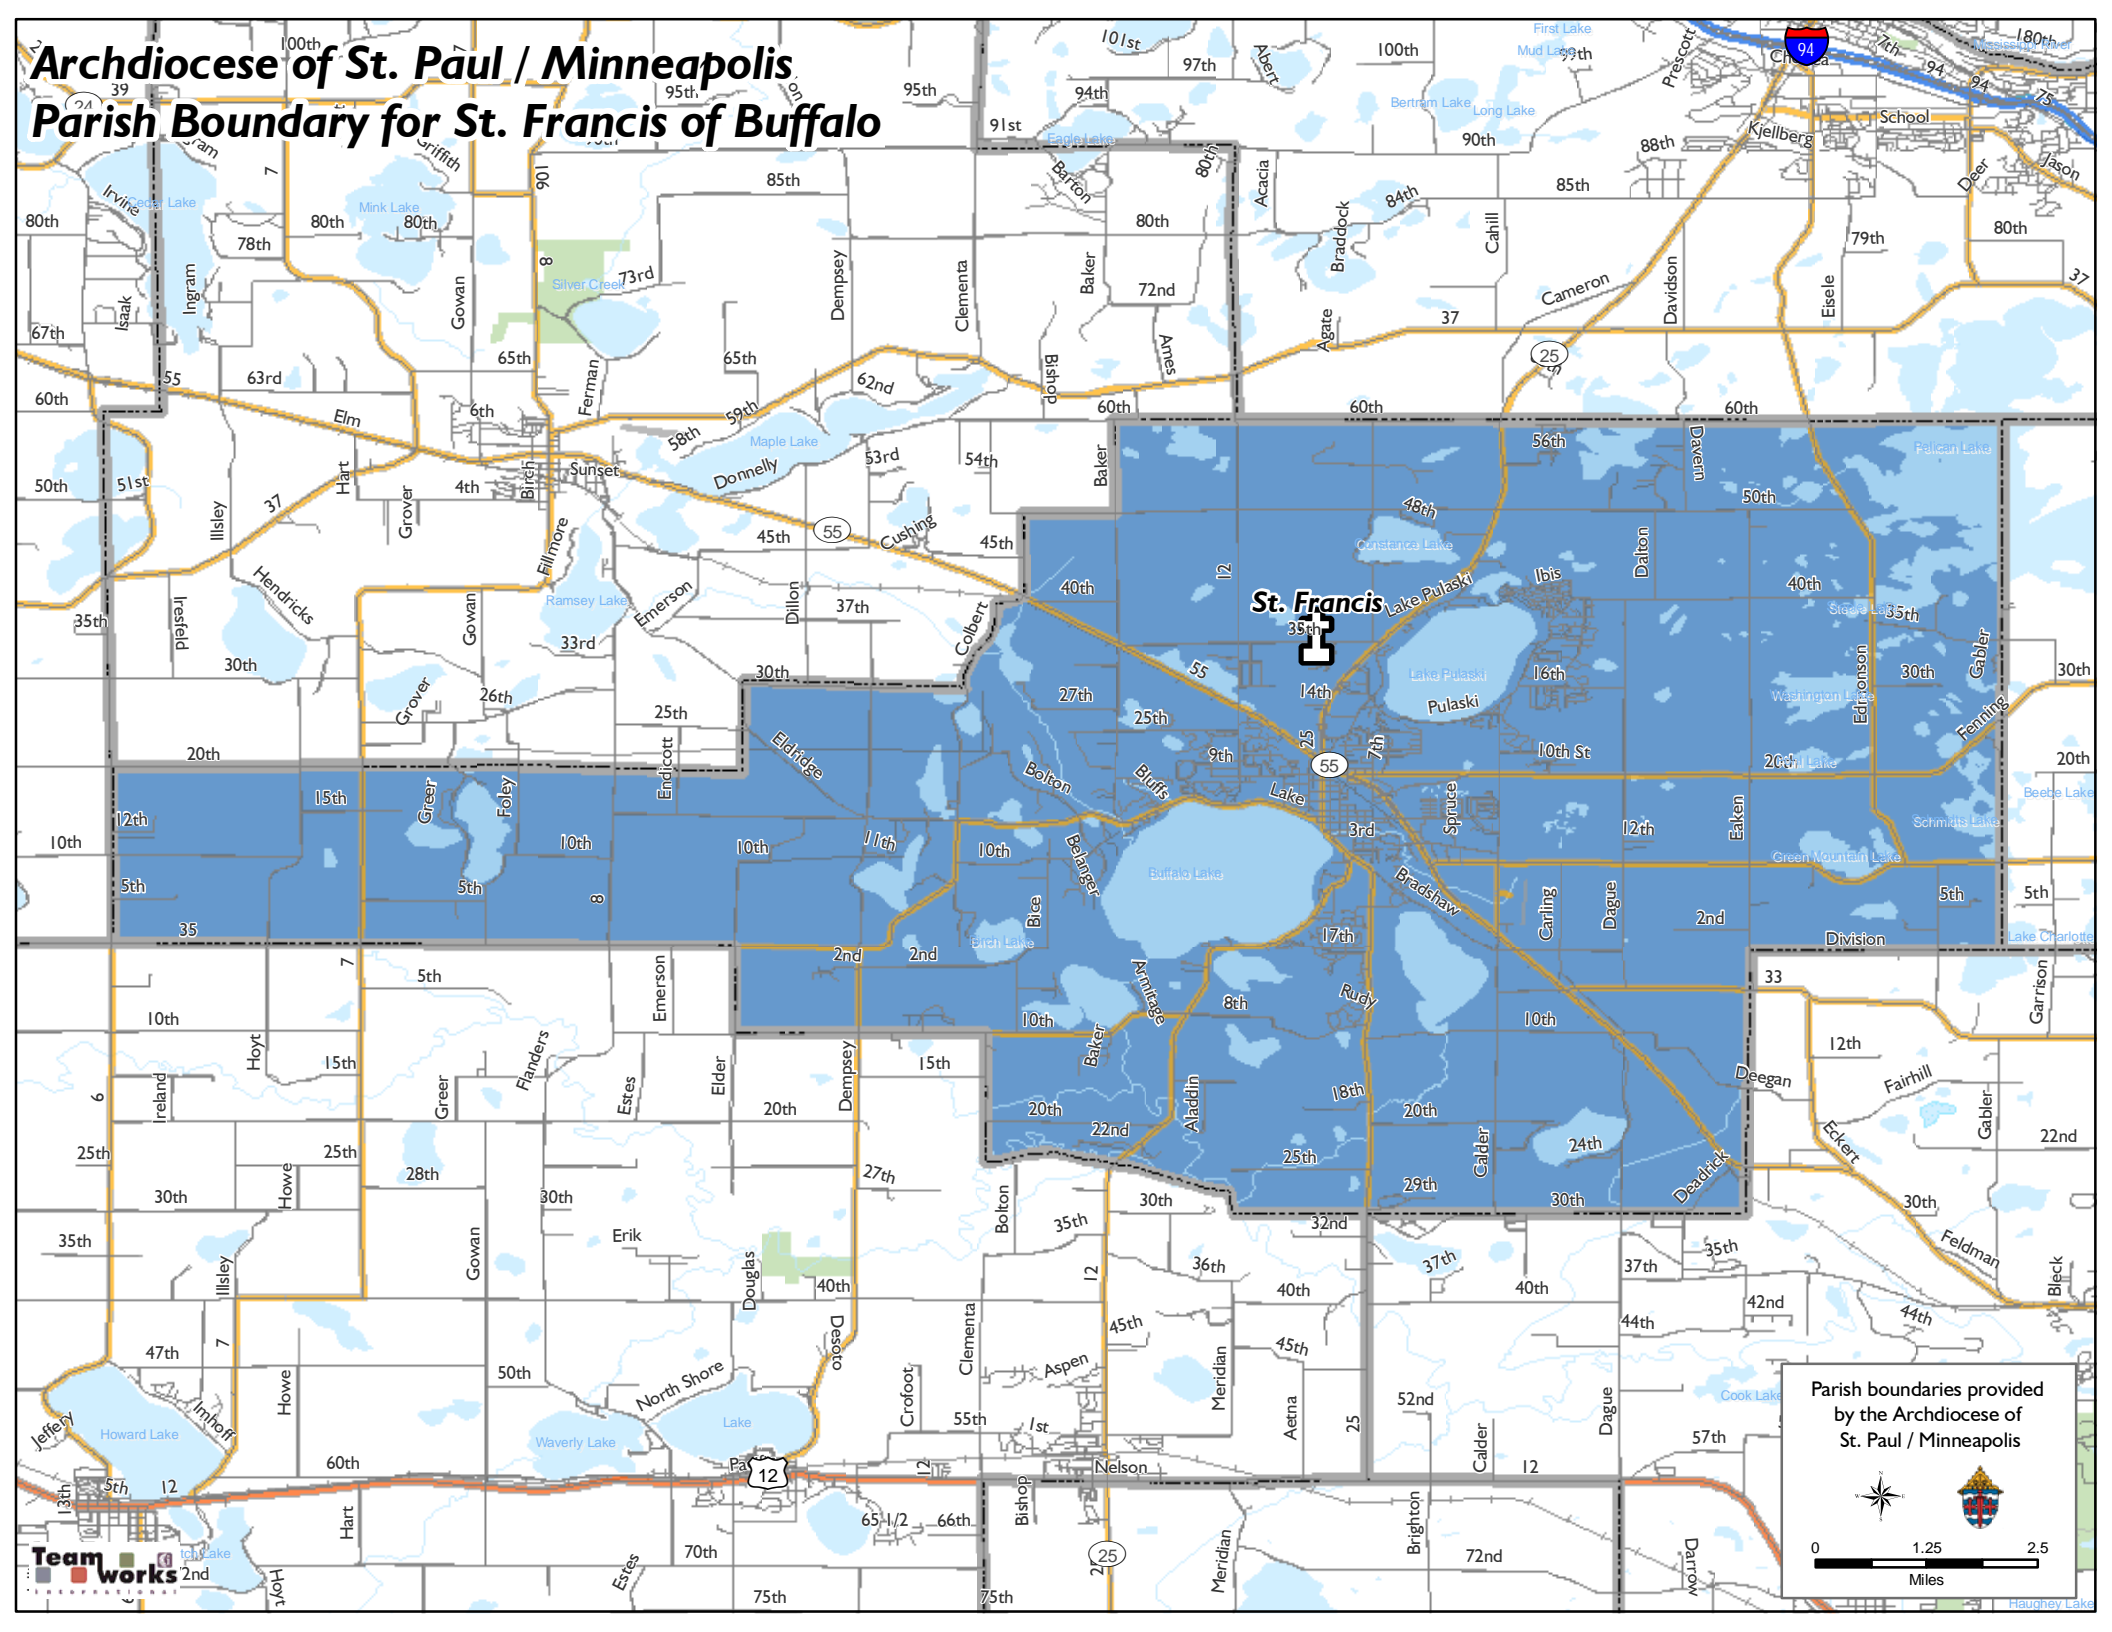

# Archdiocese of St. Paul / Minneapolis Parish Boundary for St. Francis of Buffalo

Parish boundaries provided  
by the Archdiocese of  
St. Paul / Minneapolis

0 1.25 2.5  
Miles