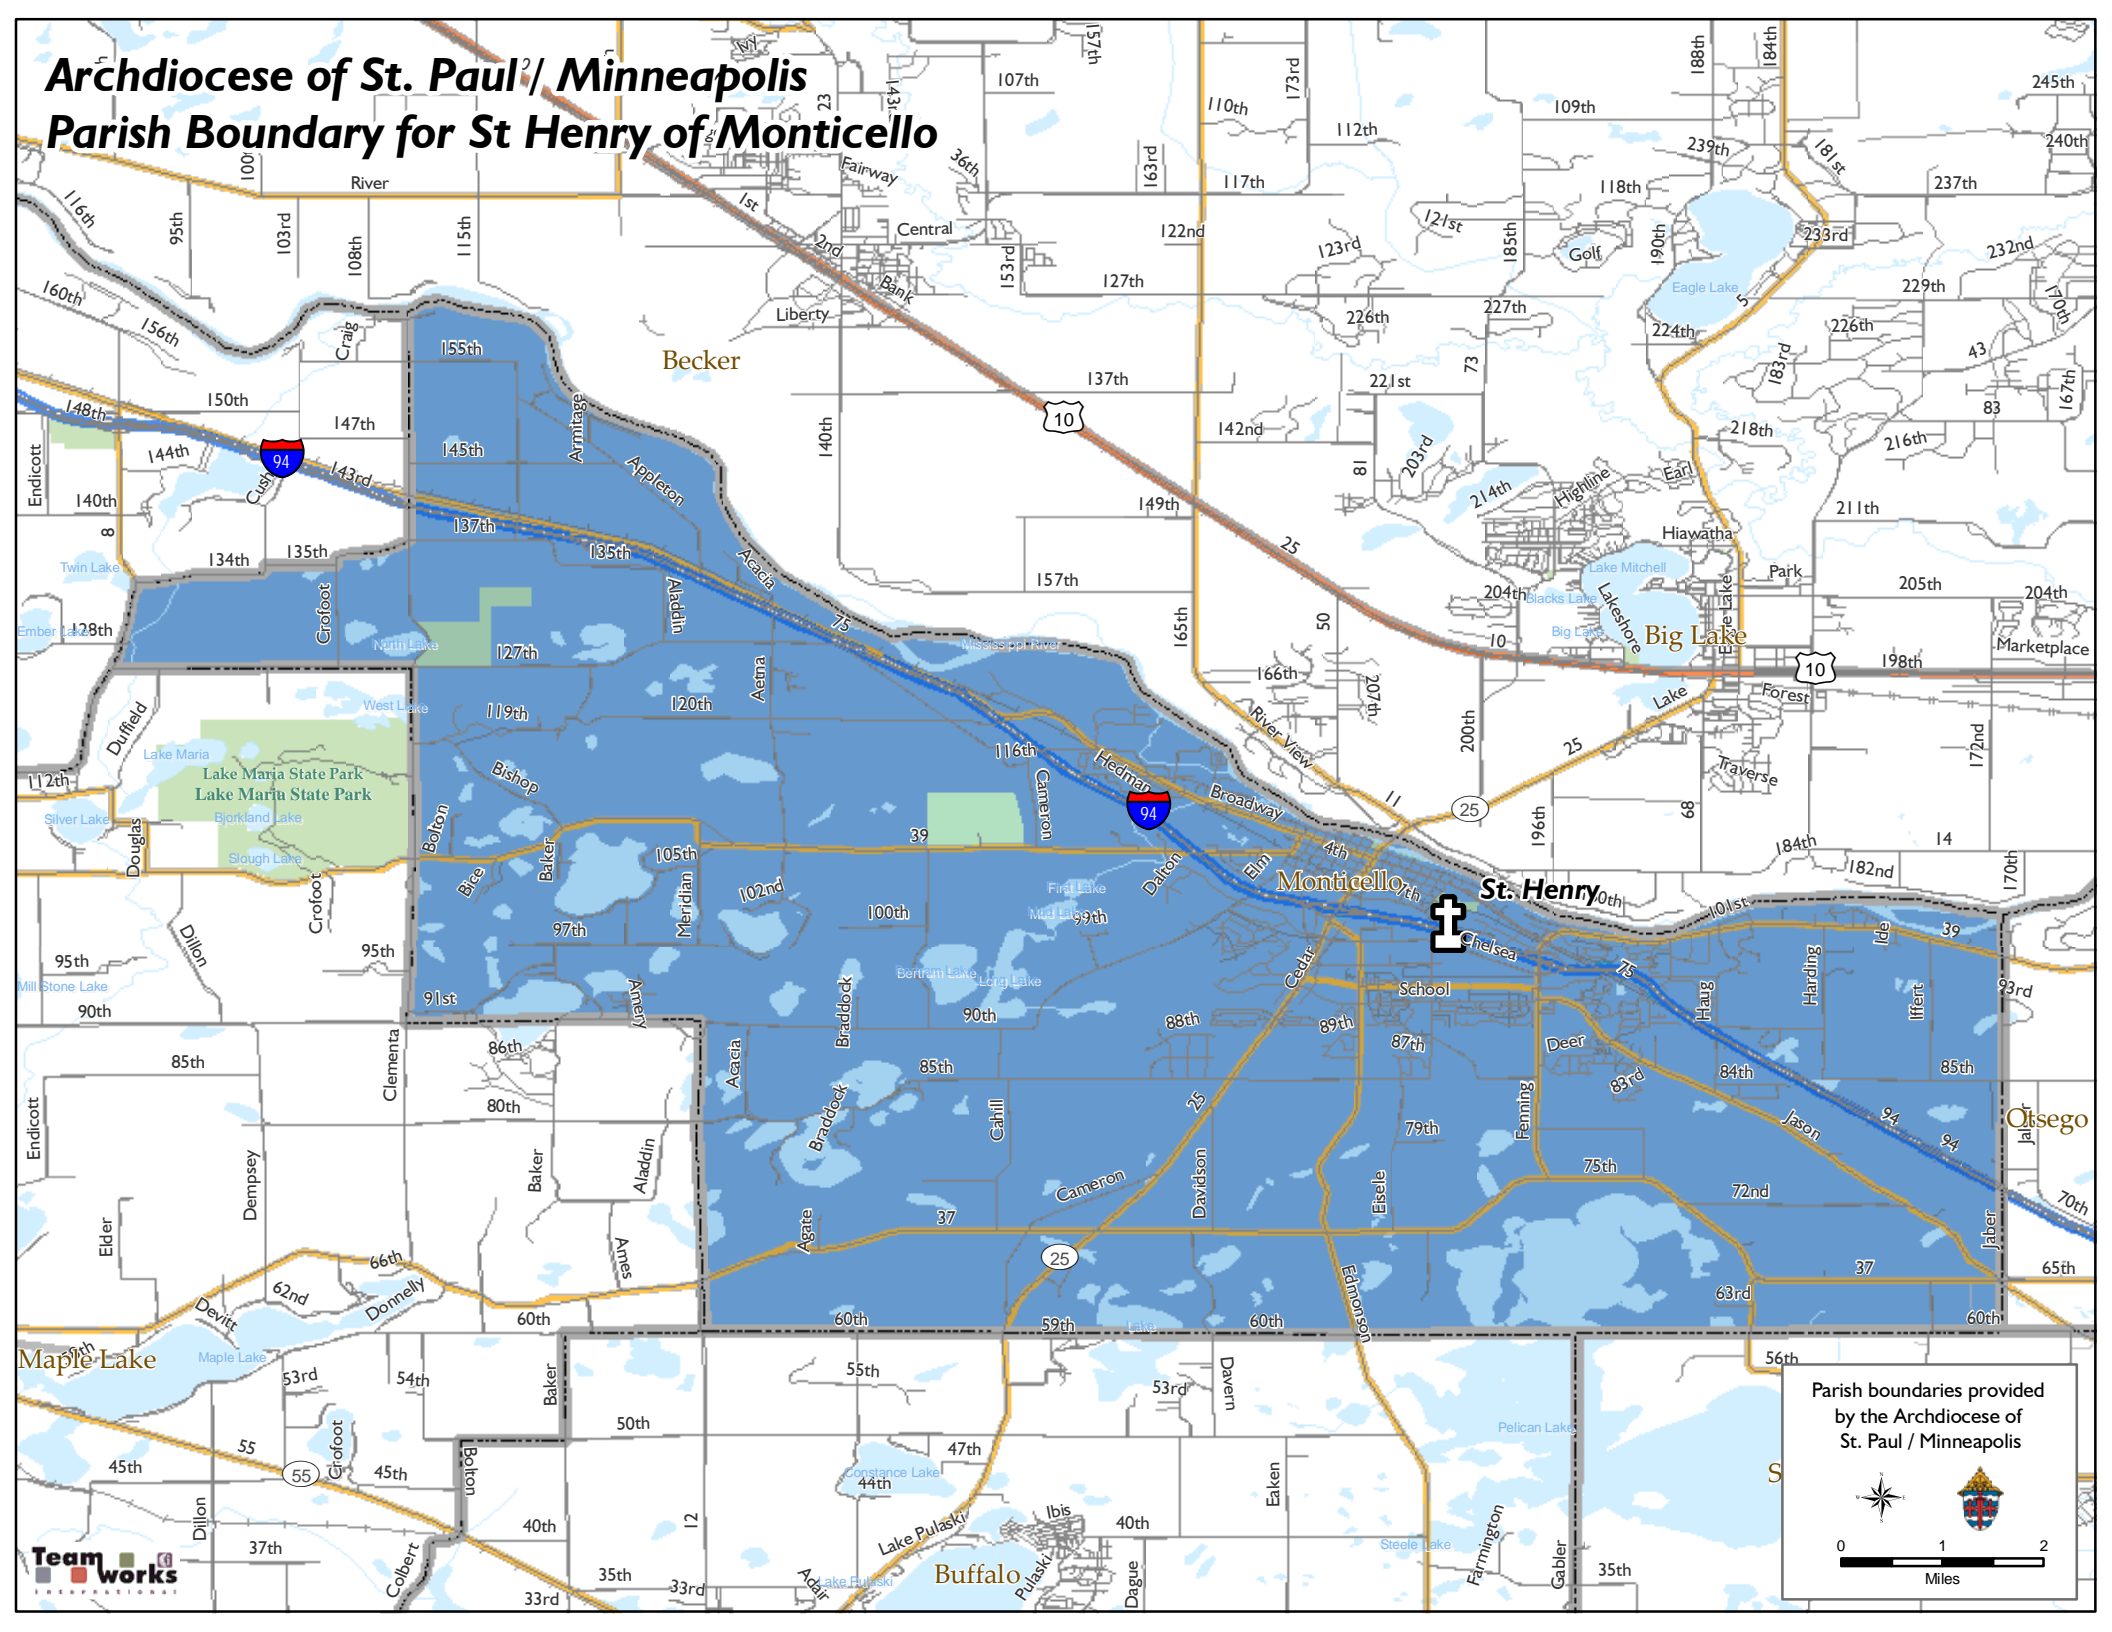

Archdiocese of St. Paul / Minneapolis Parish Boundary for St Henry of Monticello

Parish boundaries provided by the Archdiocese of St. Paul / Minneapolis

0 1 2
Miles