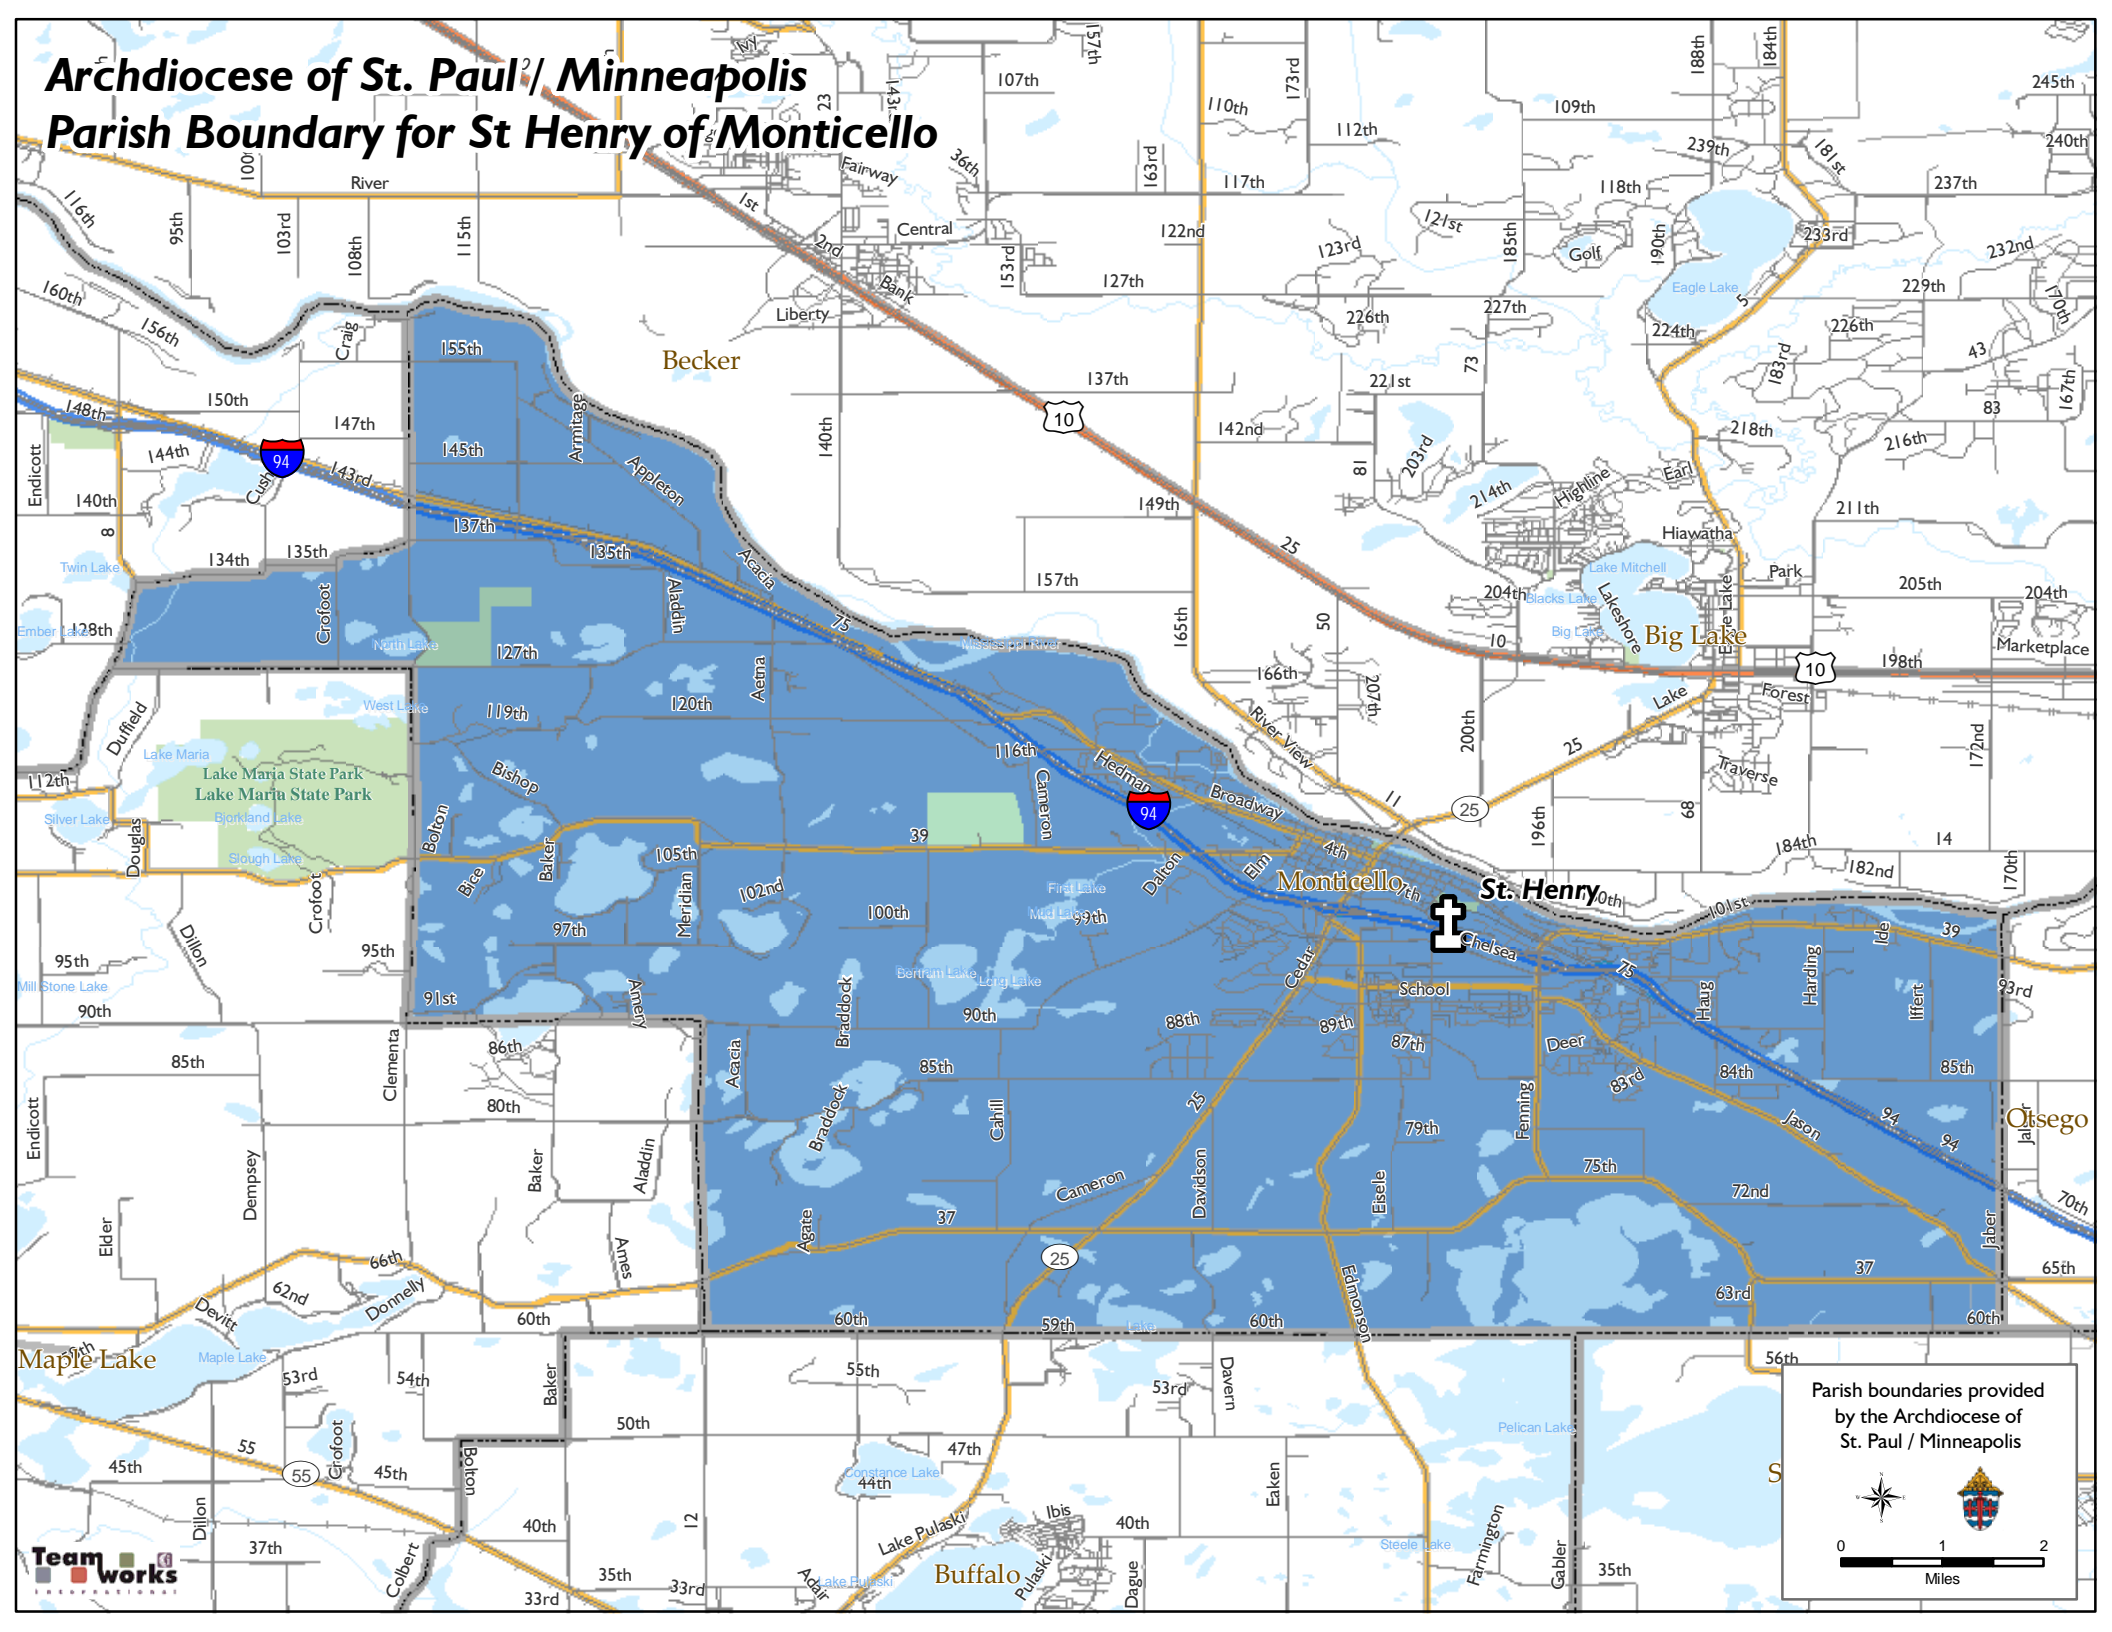

# Archdiocese of St. Paul / Minneapolis Parish Boundary for St Henry of Monticello

Parish boundaries provided by the Archdiocese of St. Paul / Minneapolis

0 1 2  
Miles