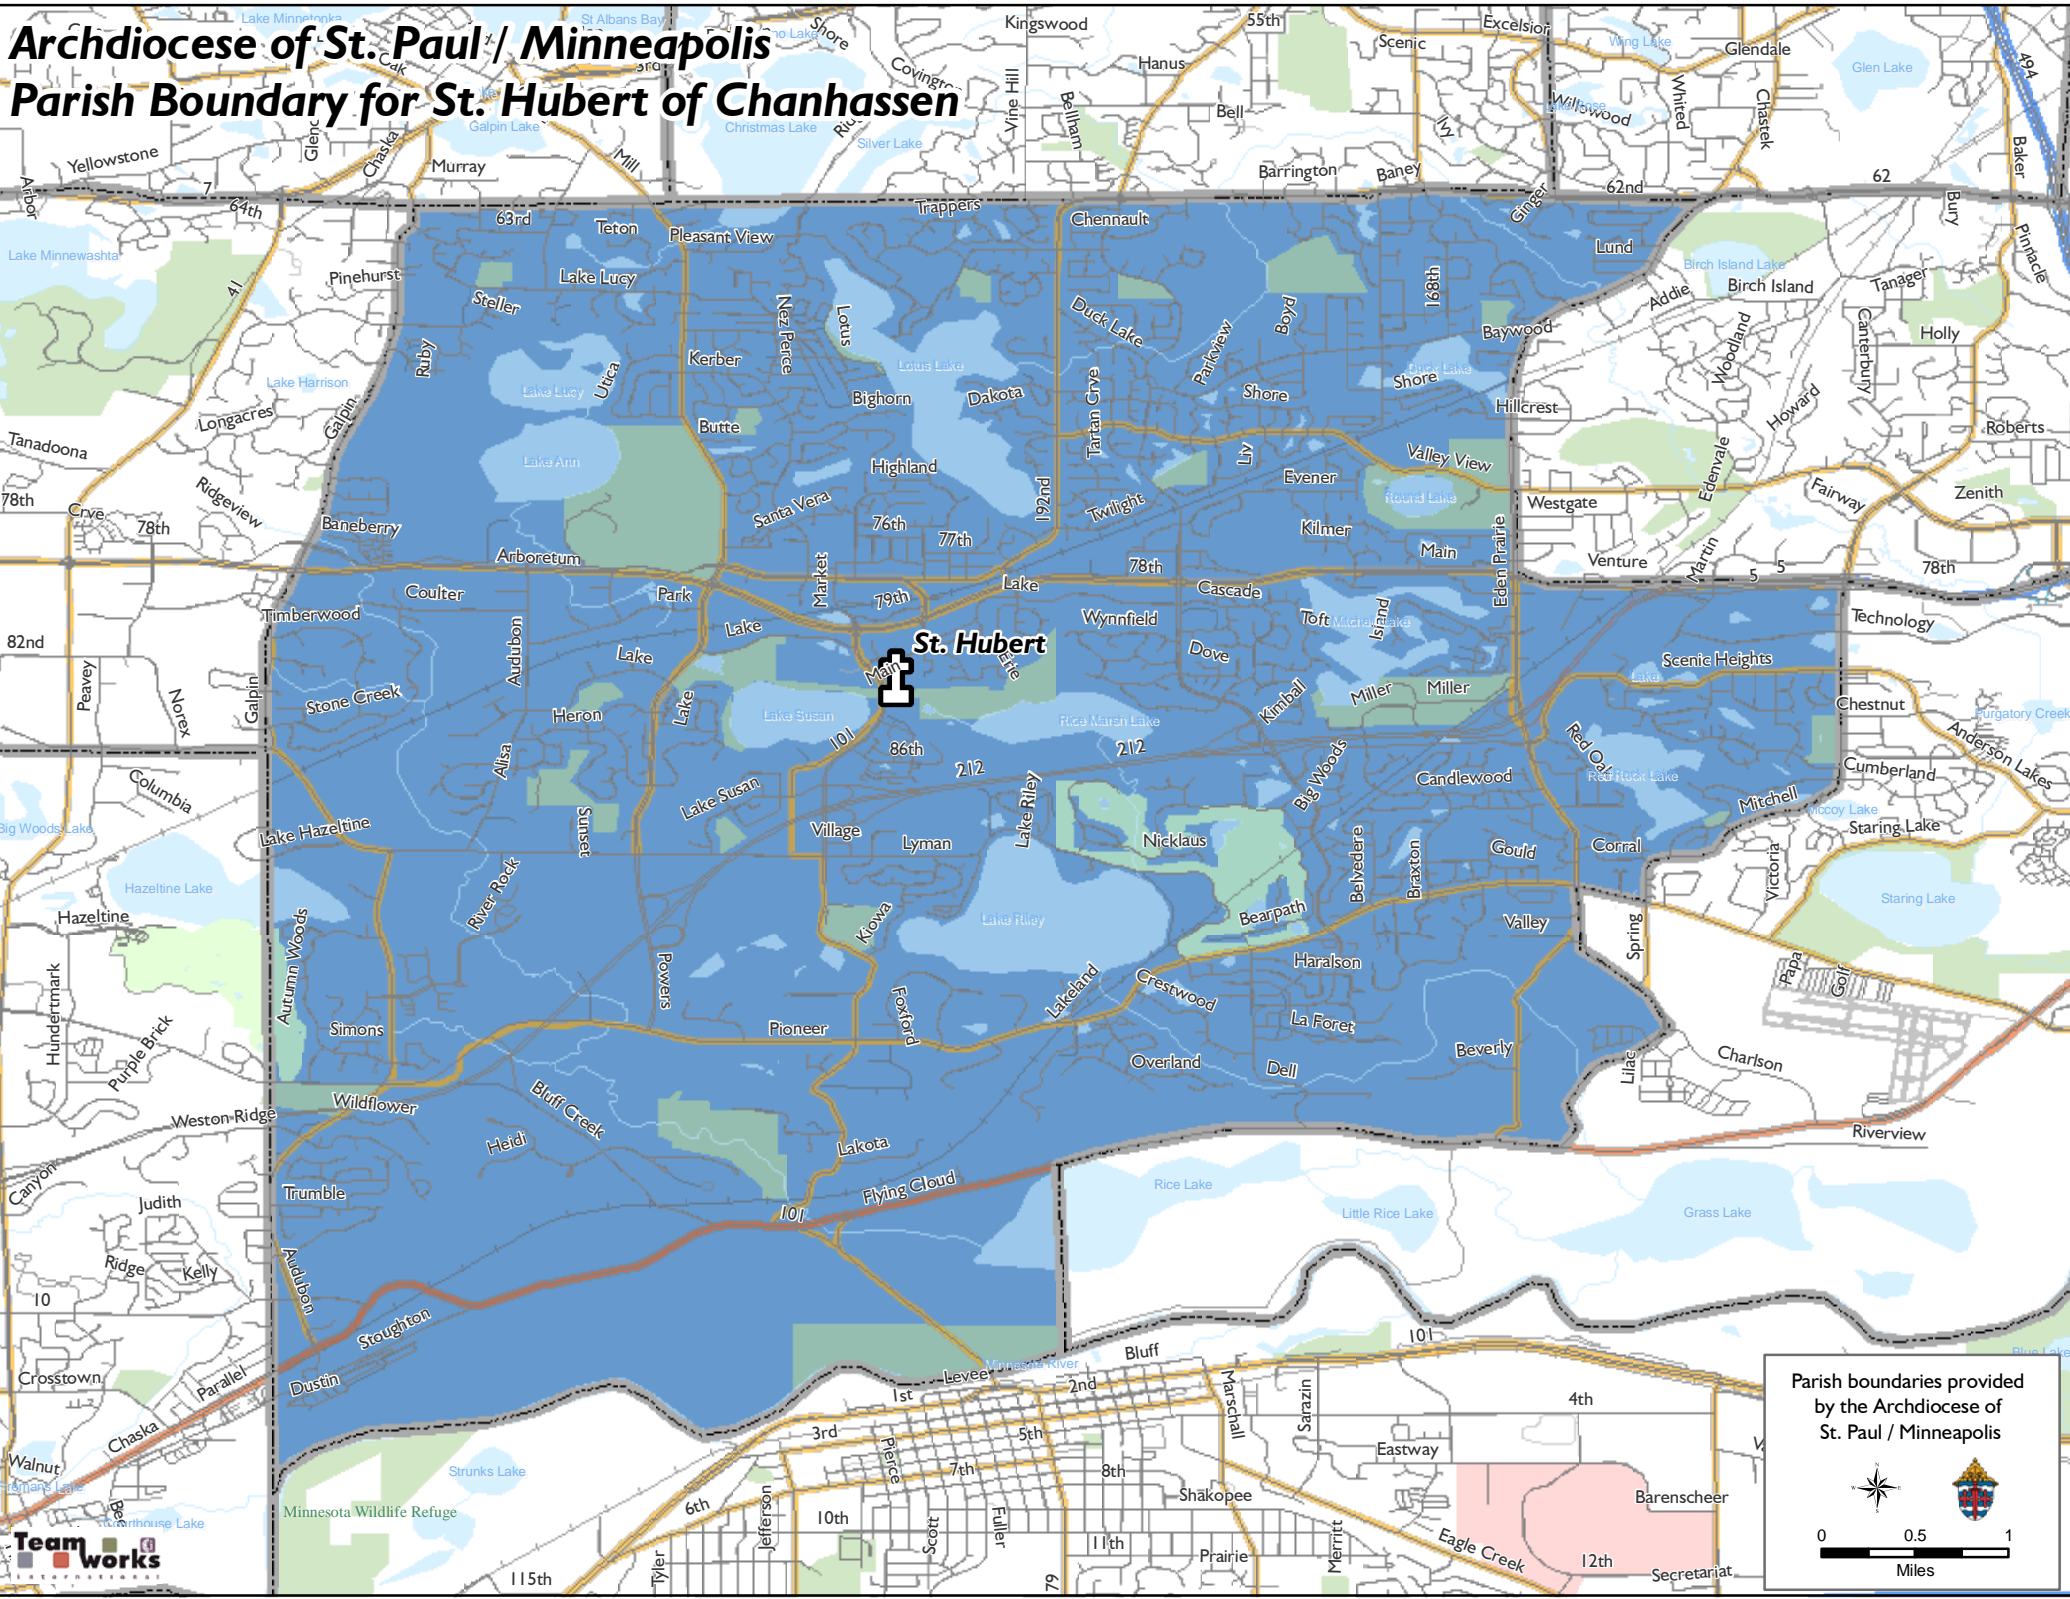

# Archdiocese of St. Paul / Minneapolis

## Parish Boundary for St. Hubert of Chanhassen

Parish boundaries provided by the Archdiocese of St. Paul / Minneapolis

0 0.5 1  
Miles