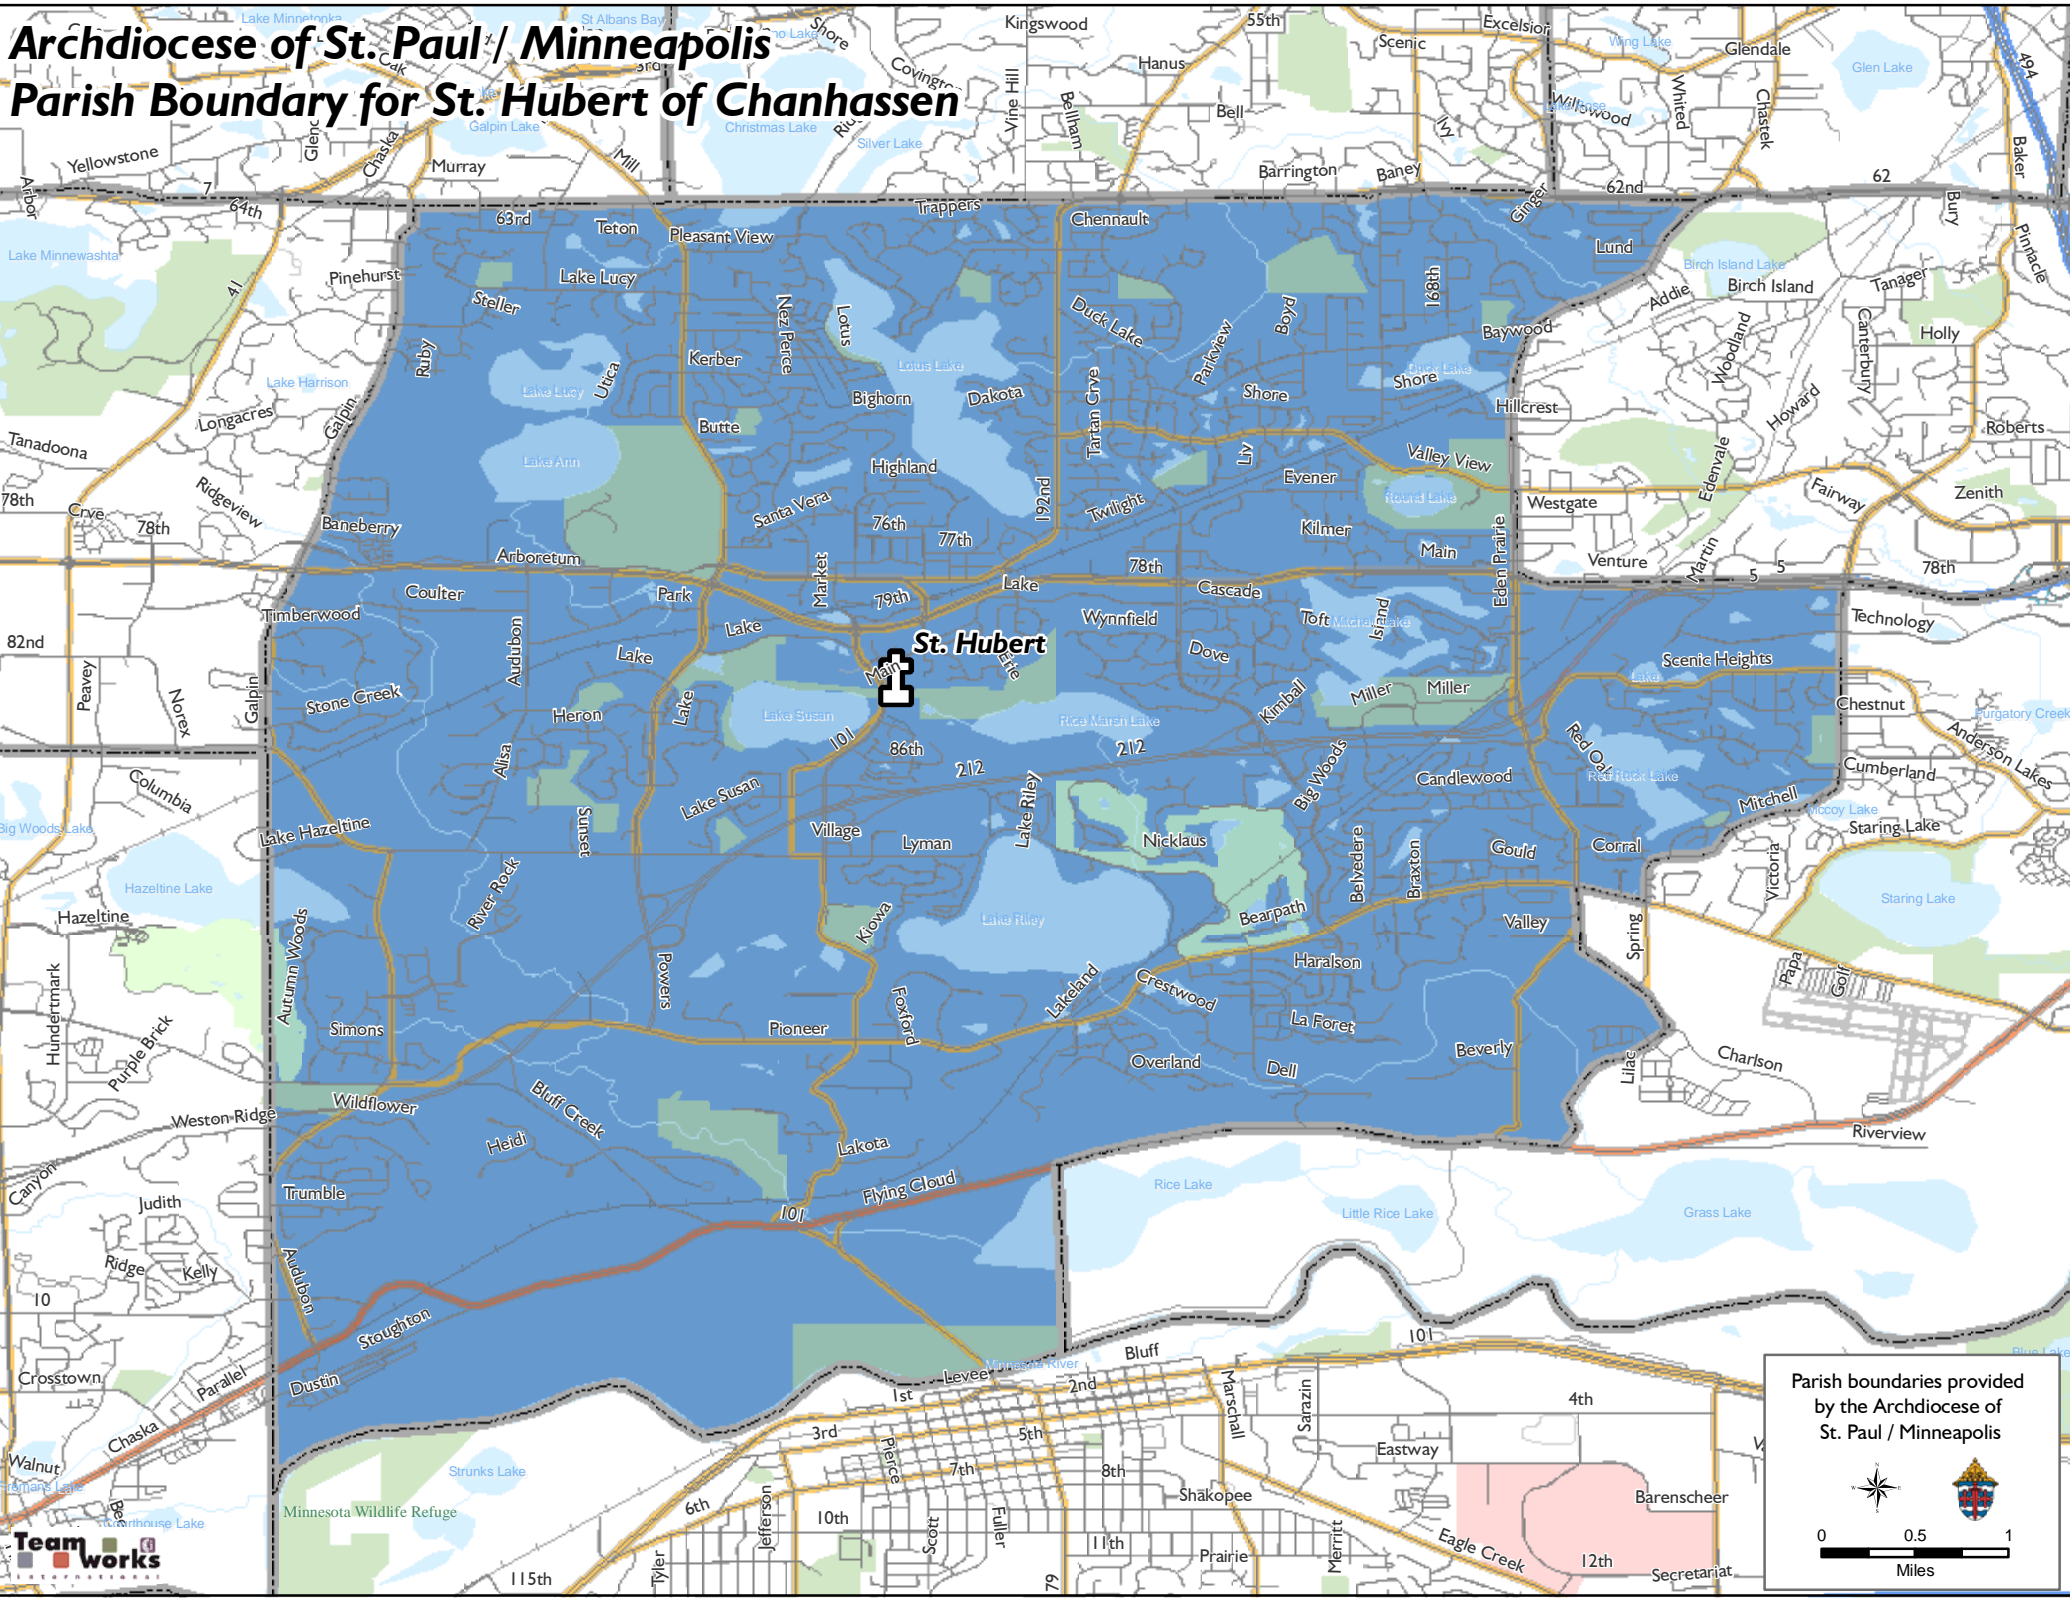

Archdiocese of St. Paul / Minneapolis

Parish Boundary for St. Hubert of Chanhassen

Parish boundaries provided by the Archdiocese of St. Paul / Minneapolis

0 0.5 1
Miles