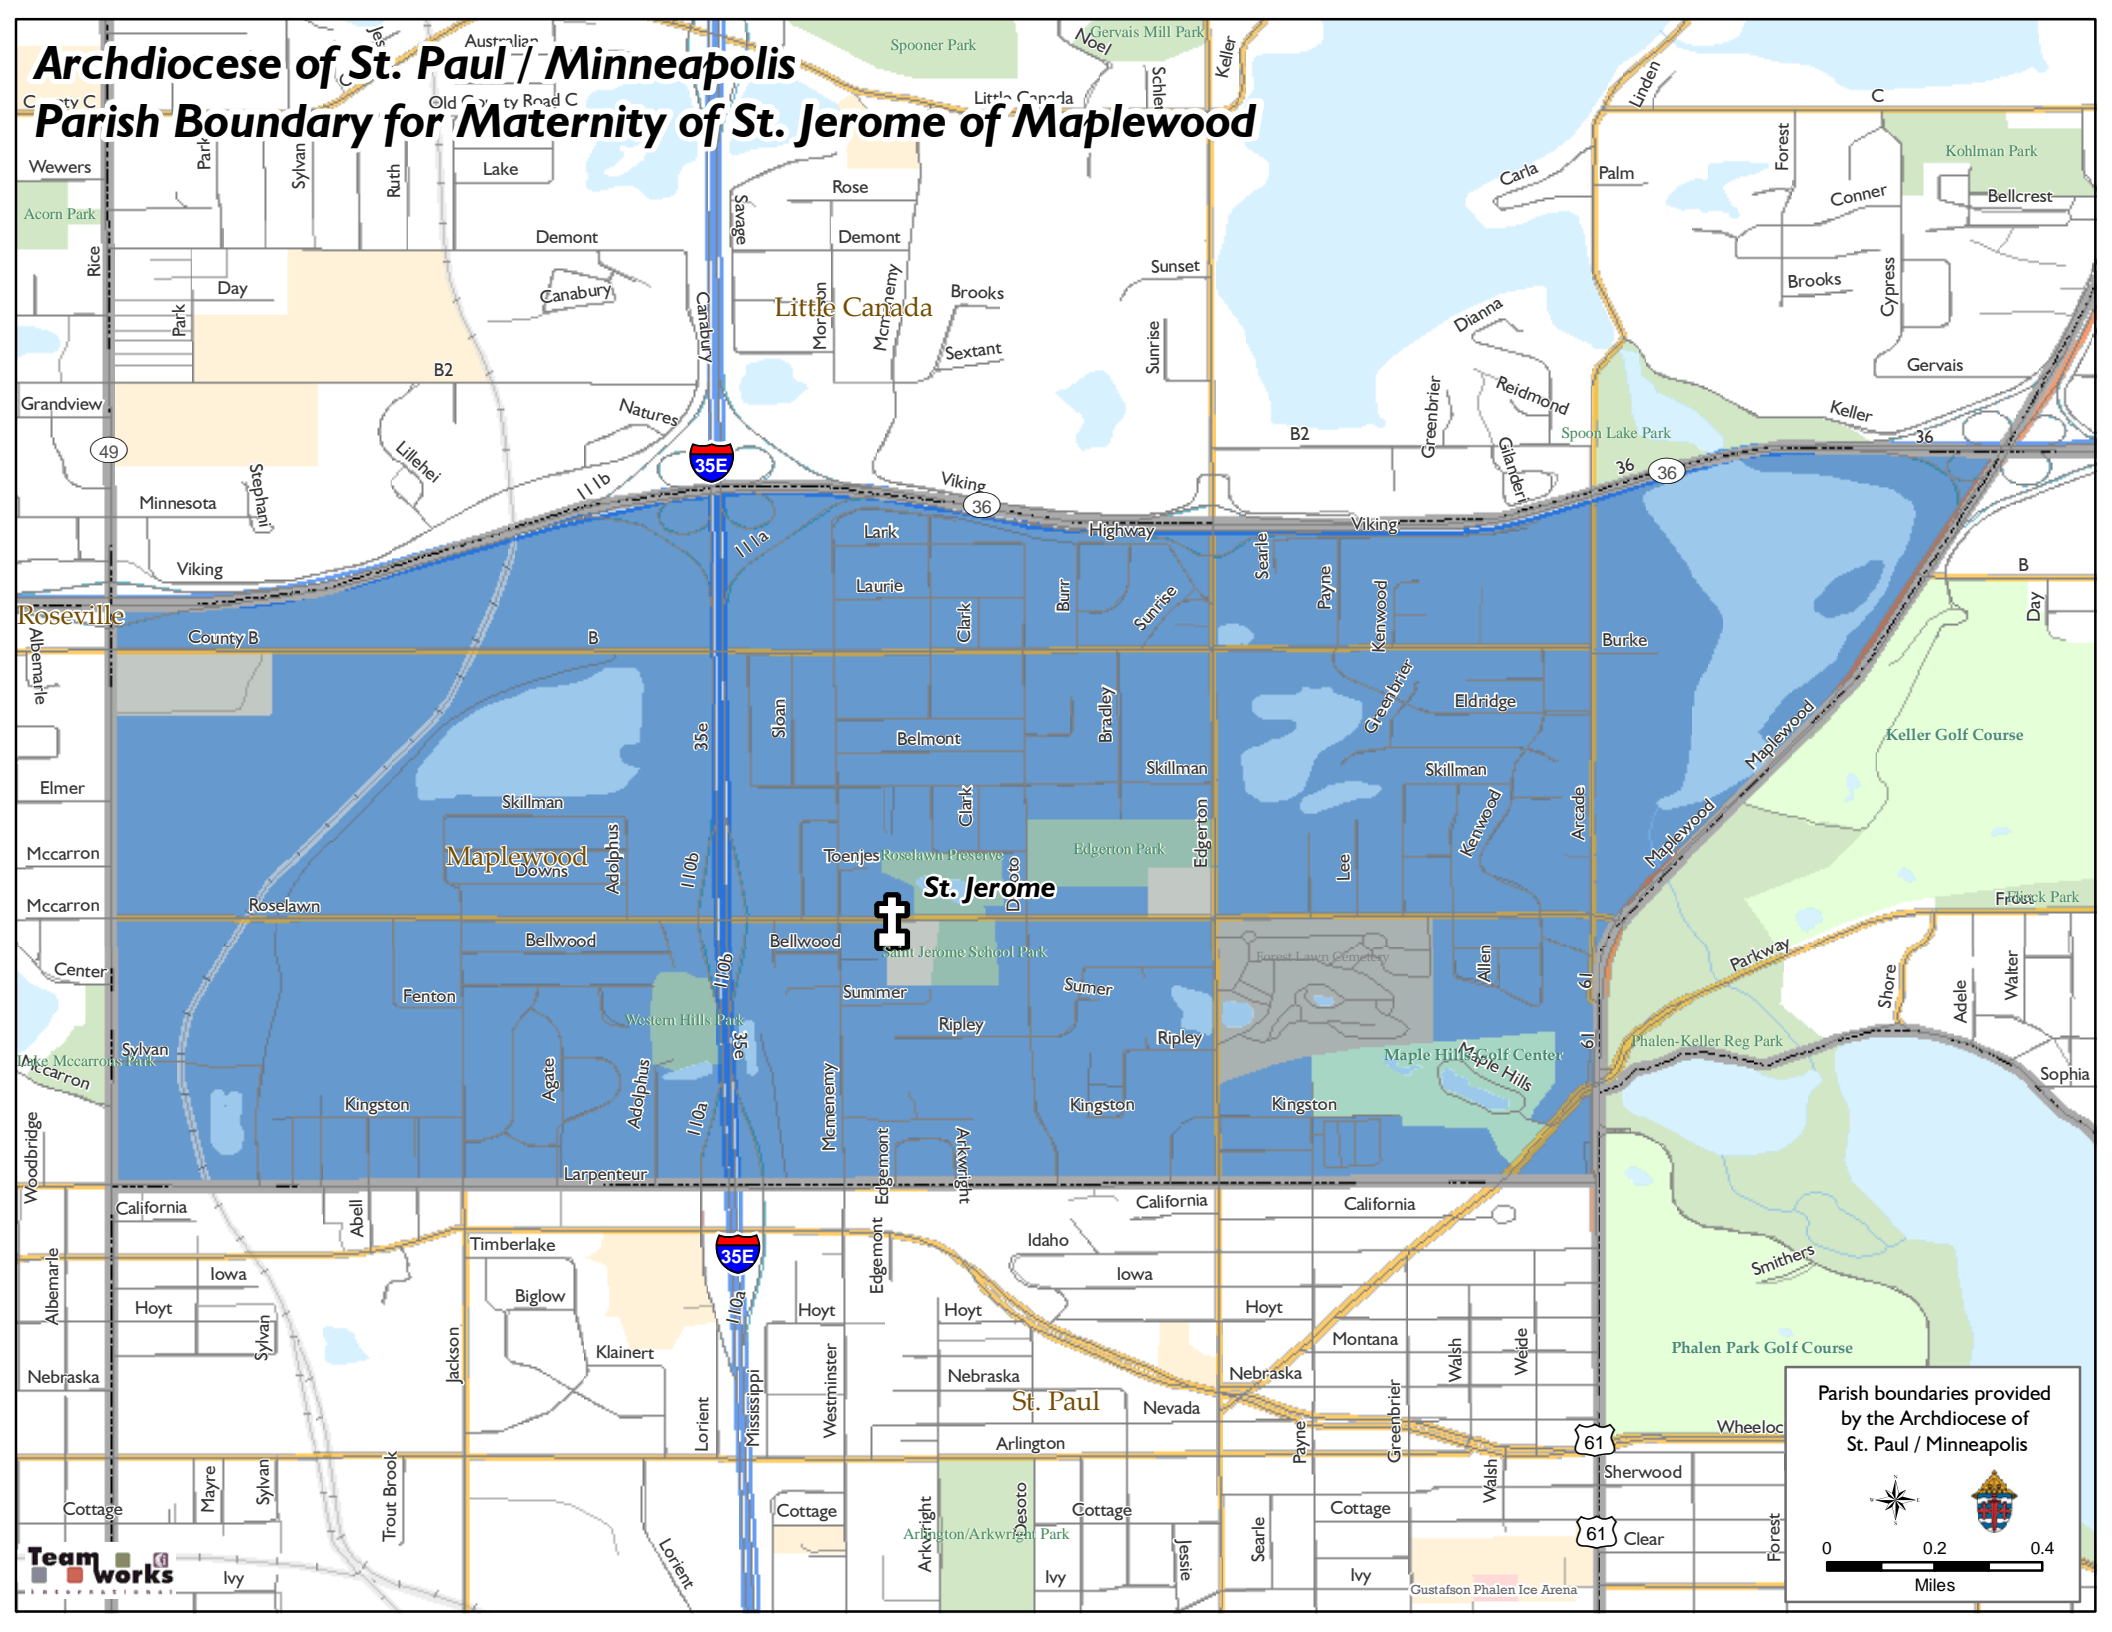

Archdiocese of St. Paul / Minneapolis

Parish Boundary for Maternity of St. Jerome of Maplewood

Parish boundaries provided by the Archdiocese of St. Paul / Minneapolis

0 0.2 0.4 Miles