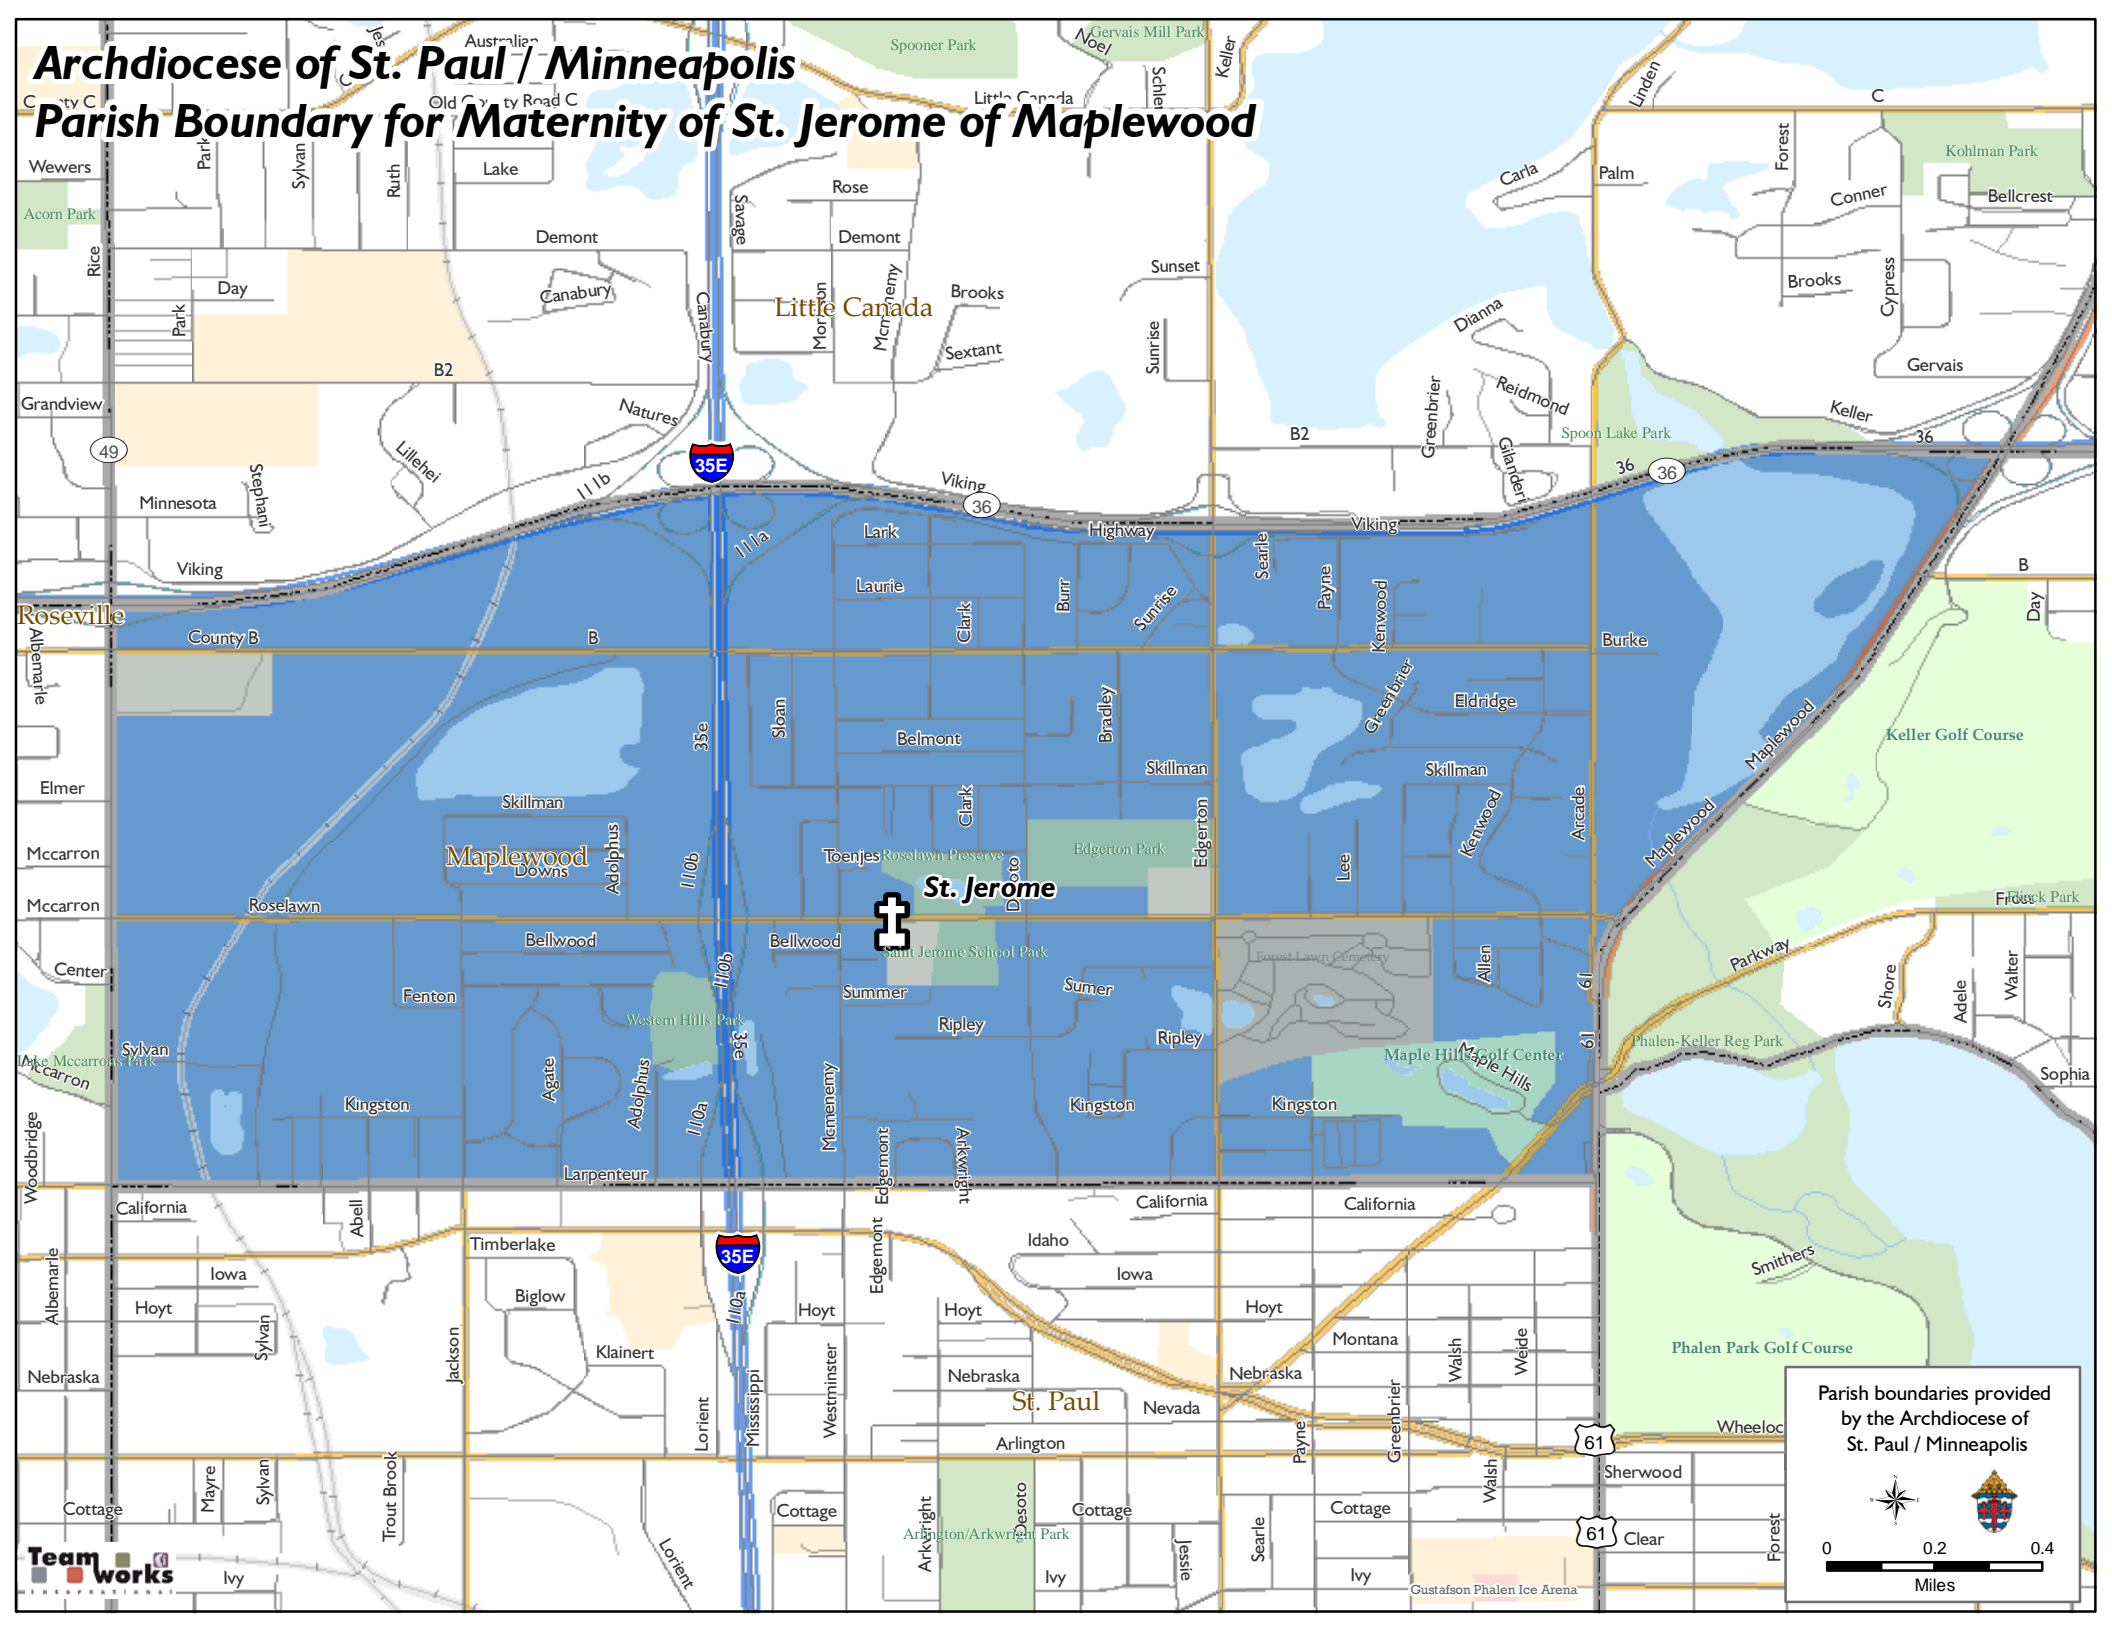

Archdiocese of St. Paul / Minneapolis

Parish Boundary for Maternity of St. Jerome of Maplewood

St. Jerome

Parish boundaries provided by the Archdiocese of St. Paul / Minneapolis

0 0.2 0.4
Miles