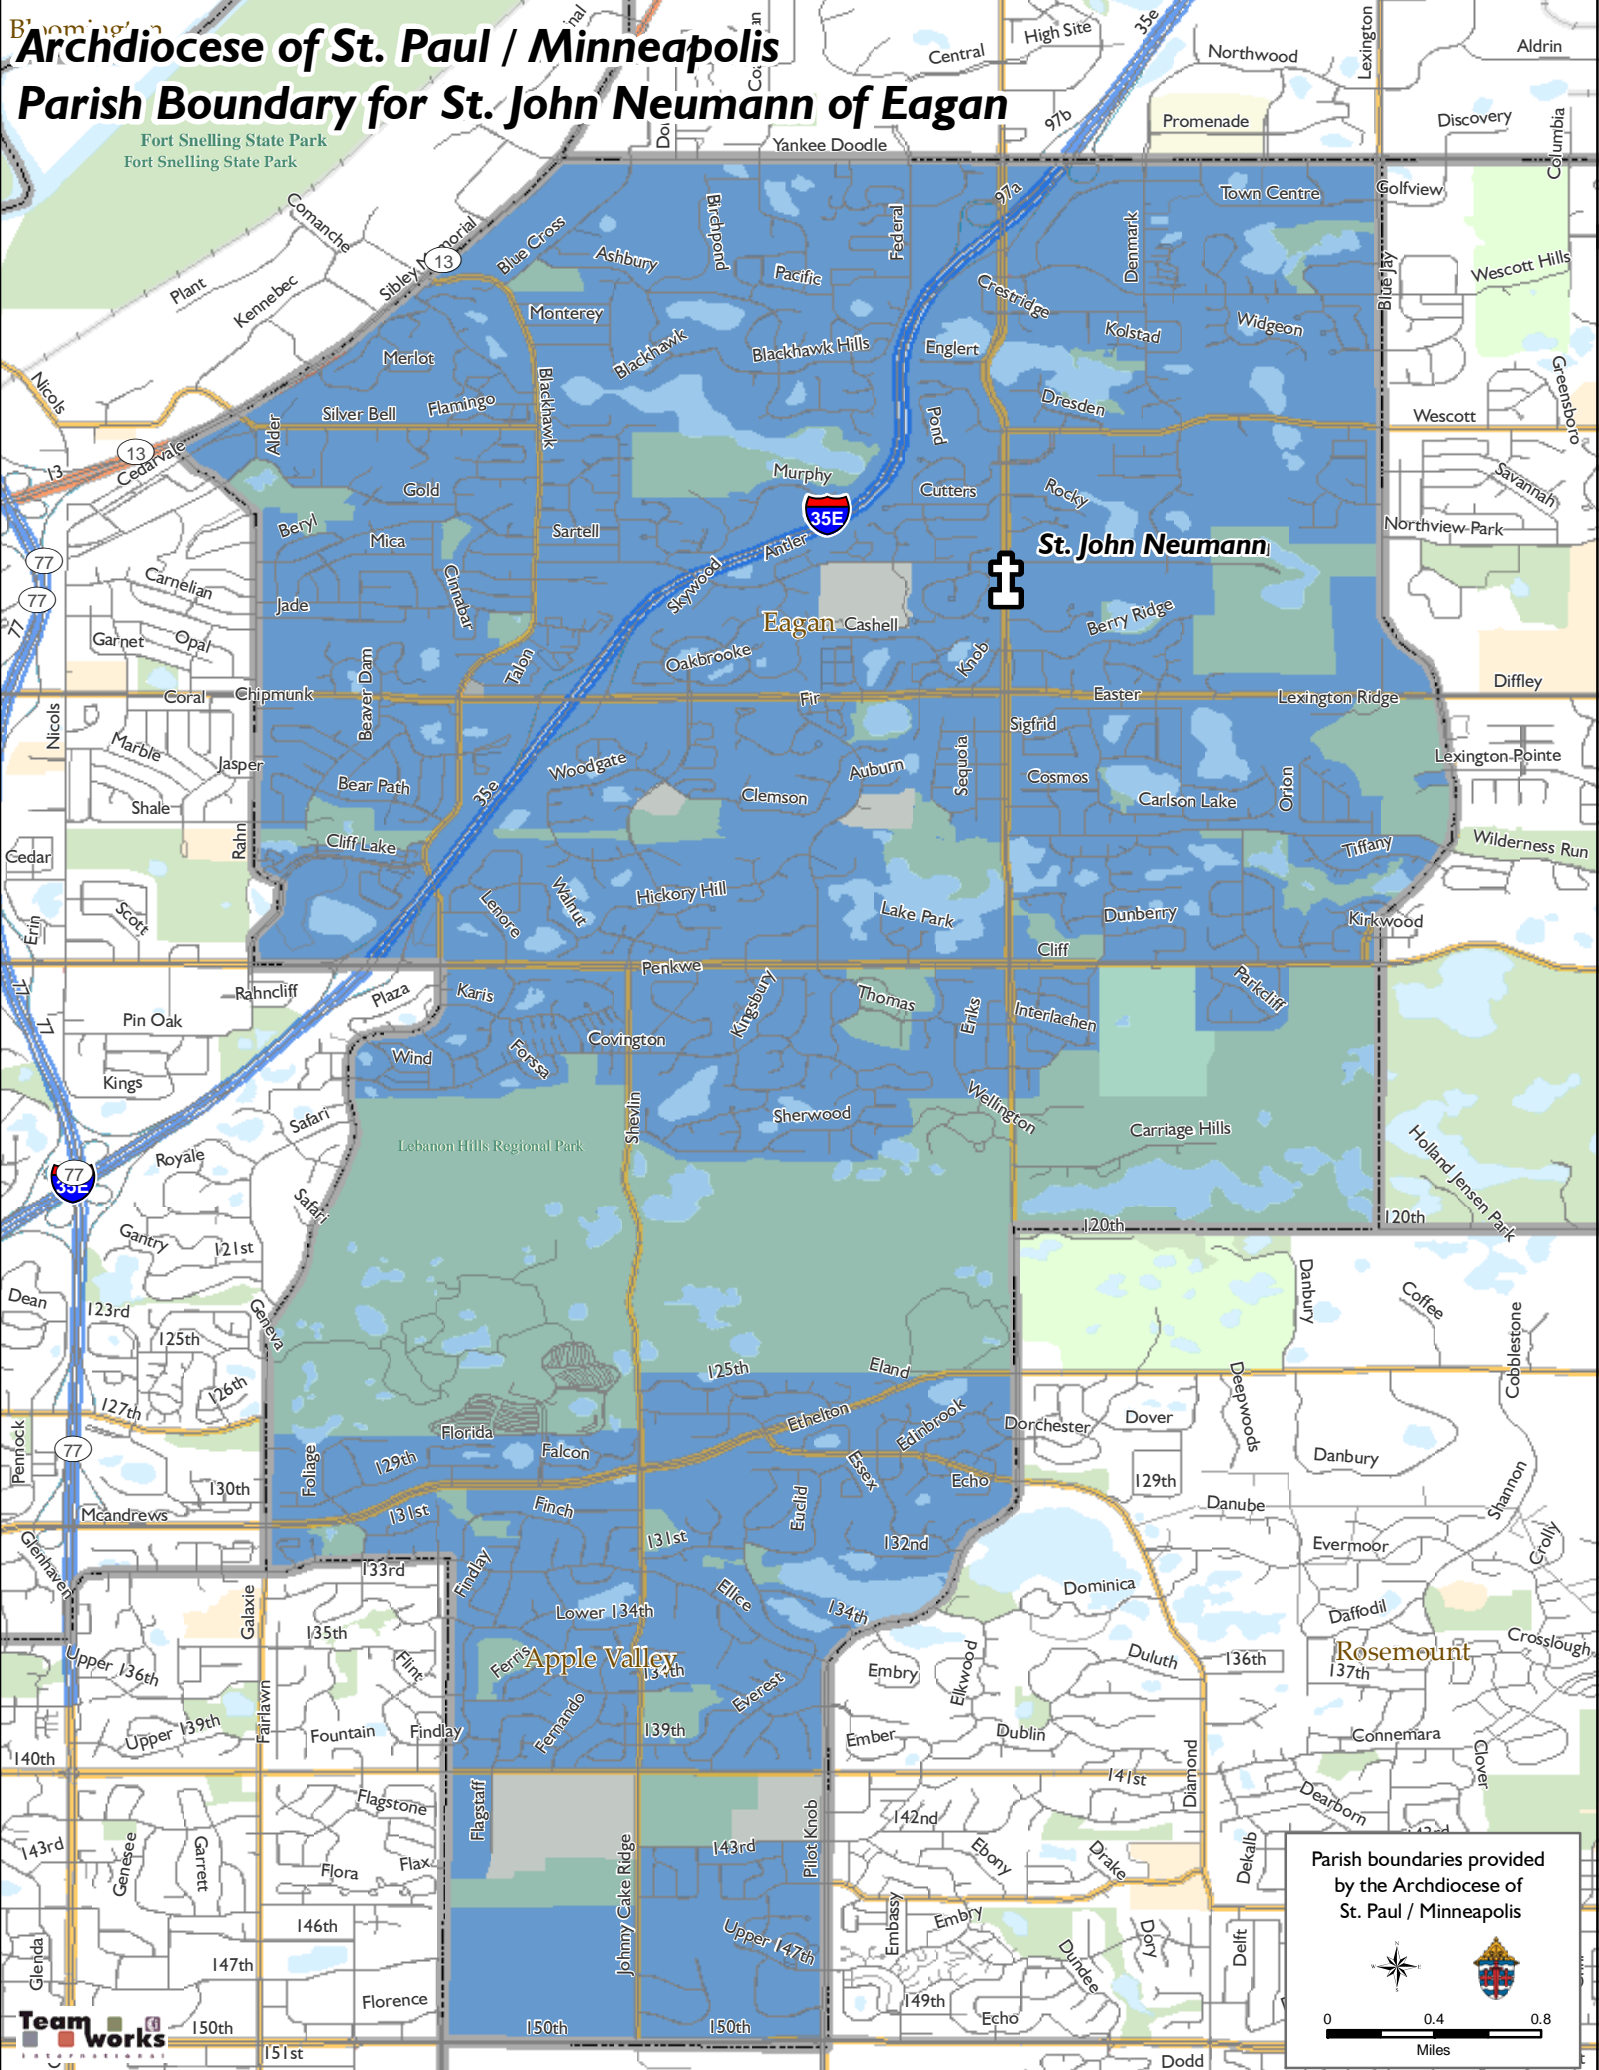

# Archdiocese of St. Paul / Minneapolis

## Parish Boundary for St. John Neumann of Eagan

Fort Snelling State Park  
Fort Snelling State Park

**St. John Neumann**

Parish boundaries provided by the Archdiocese of St. Paul / Minneapolis