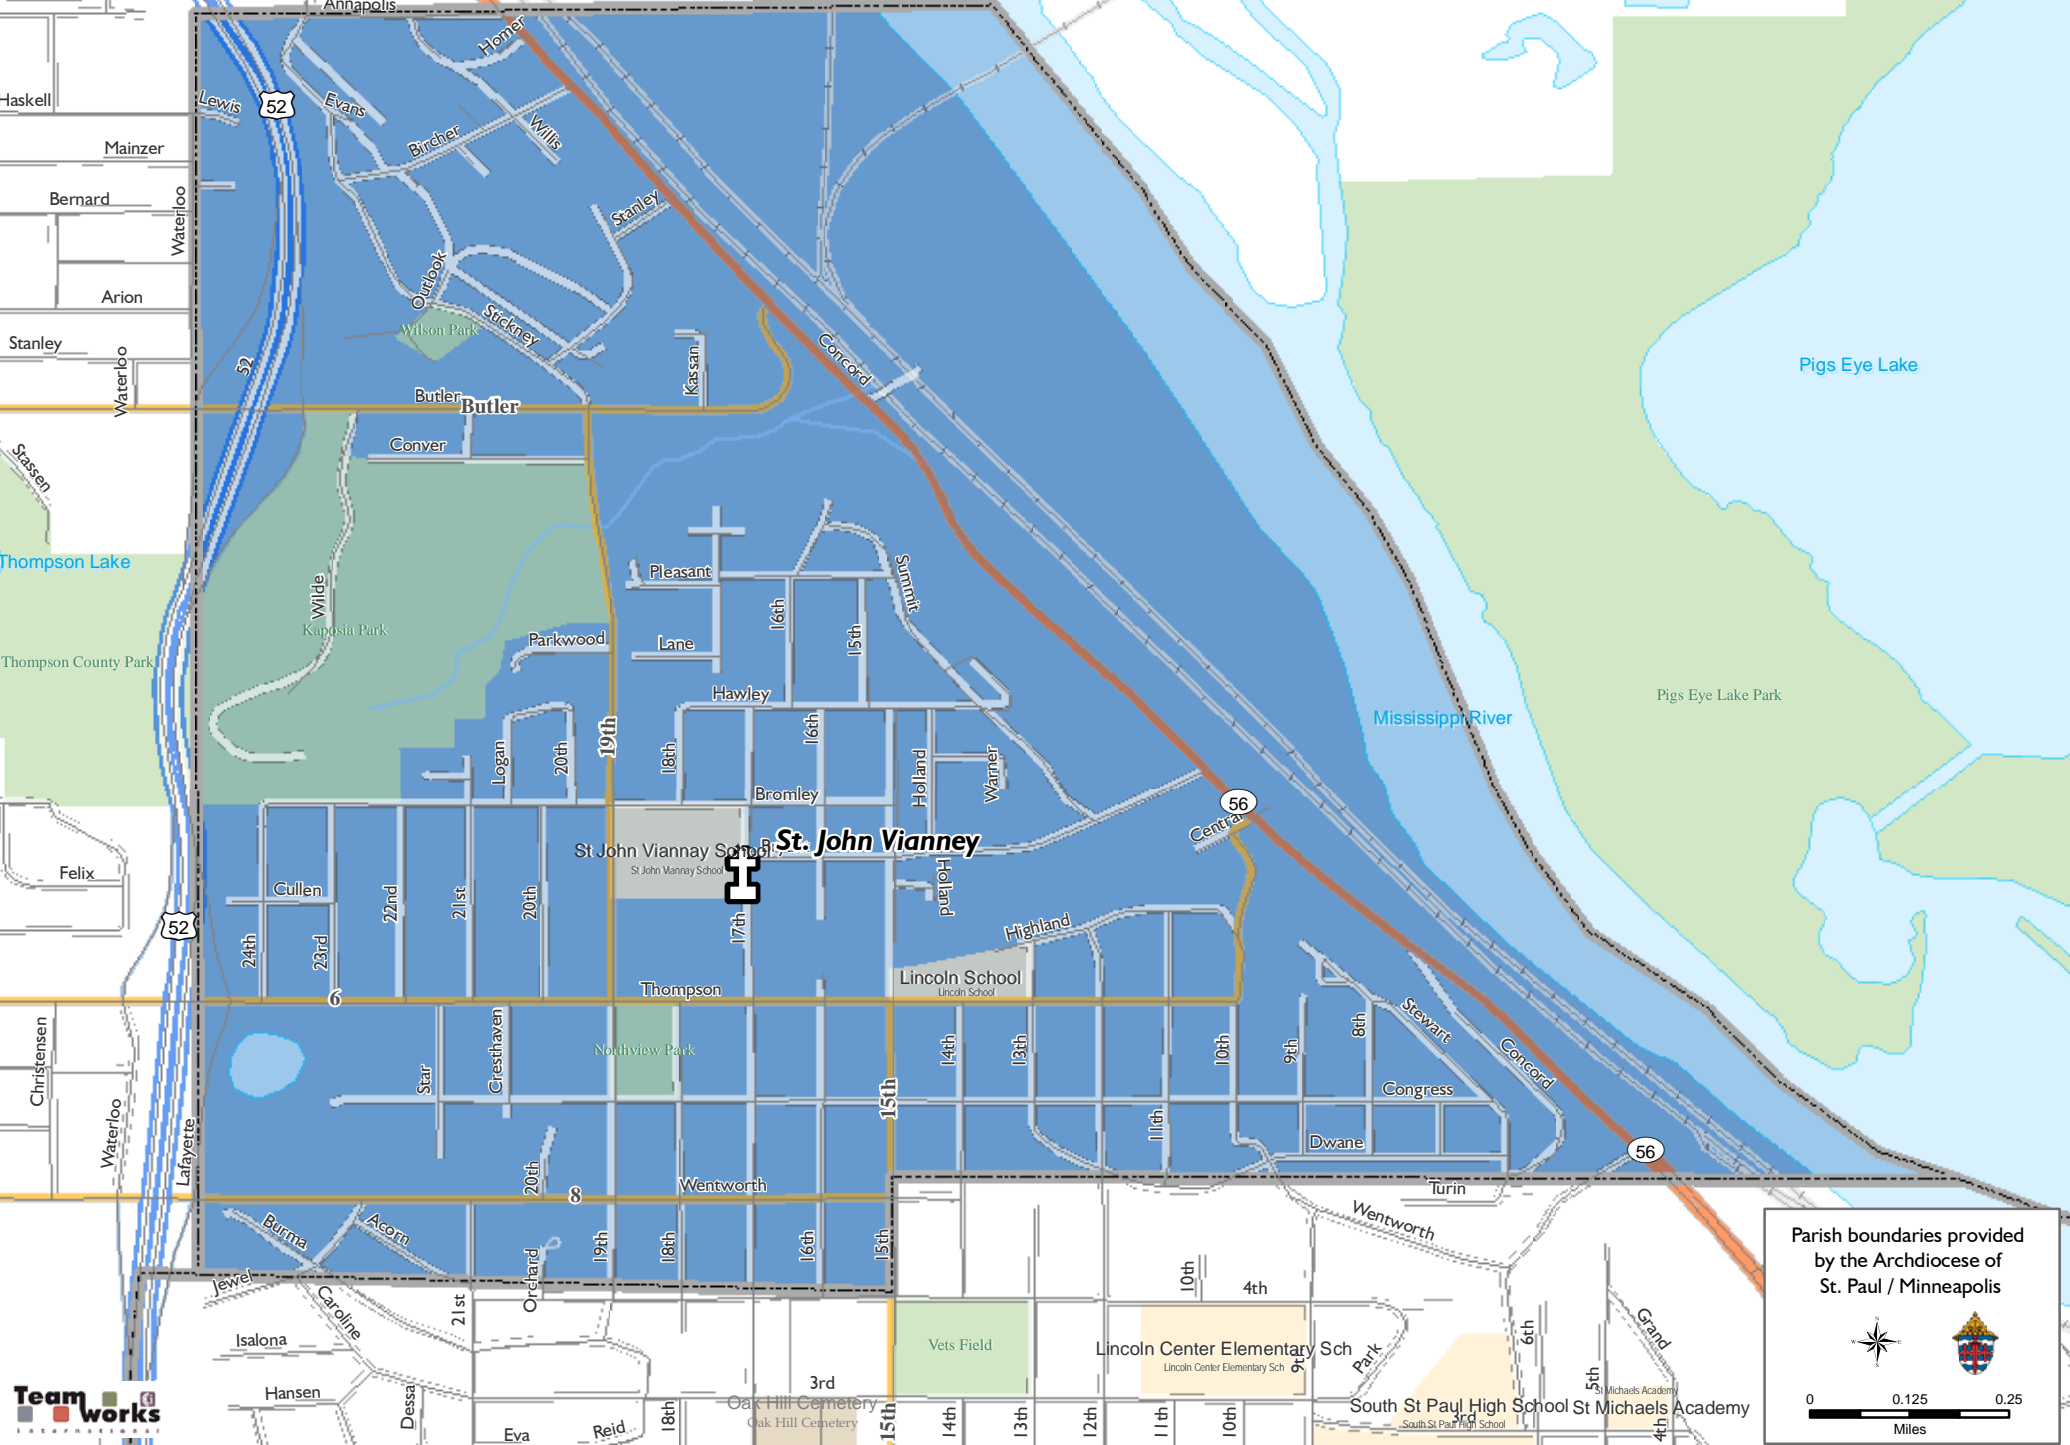

Archdiocese of St. Paul / Minneapolis

Parish Boundary for St. John Vianney of South St. Paul

Parish boundaries provided by the Archdiocese of St. Paul / Minneapolis

0 0.125 0.25 Miles