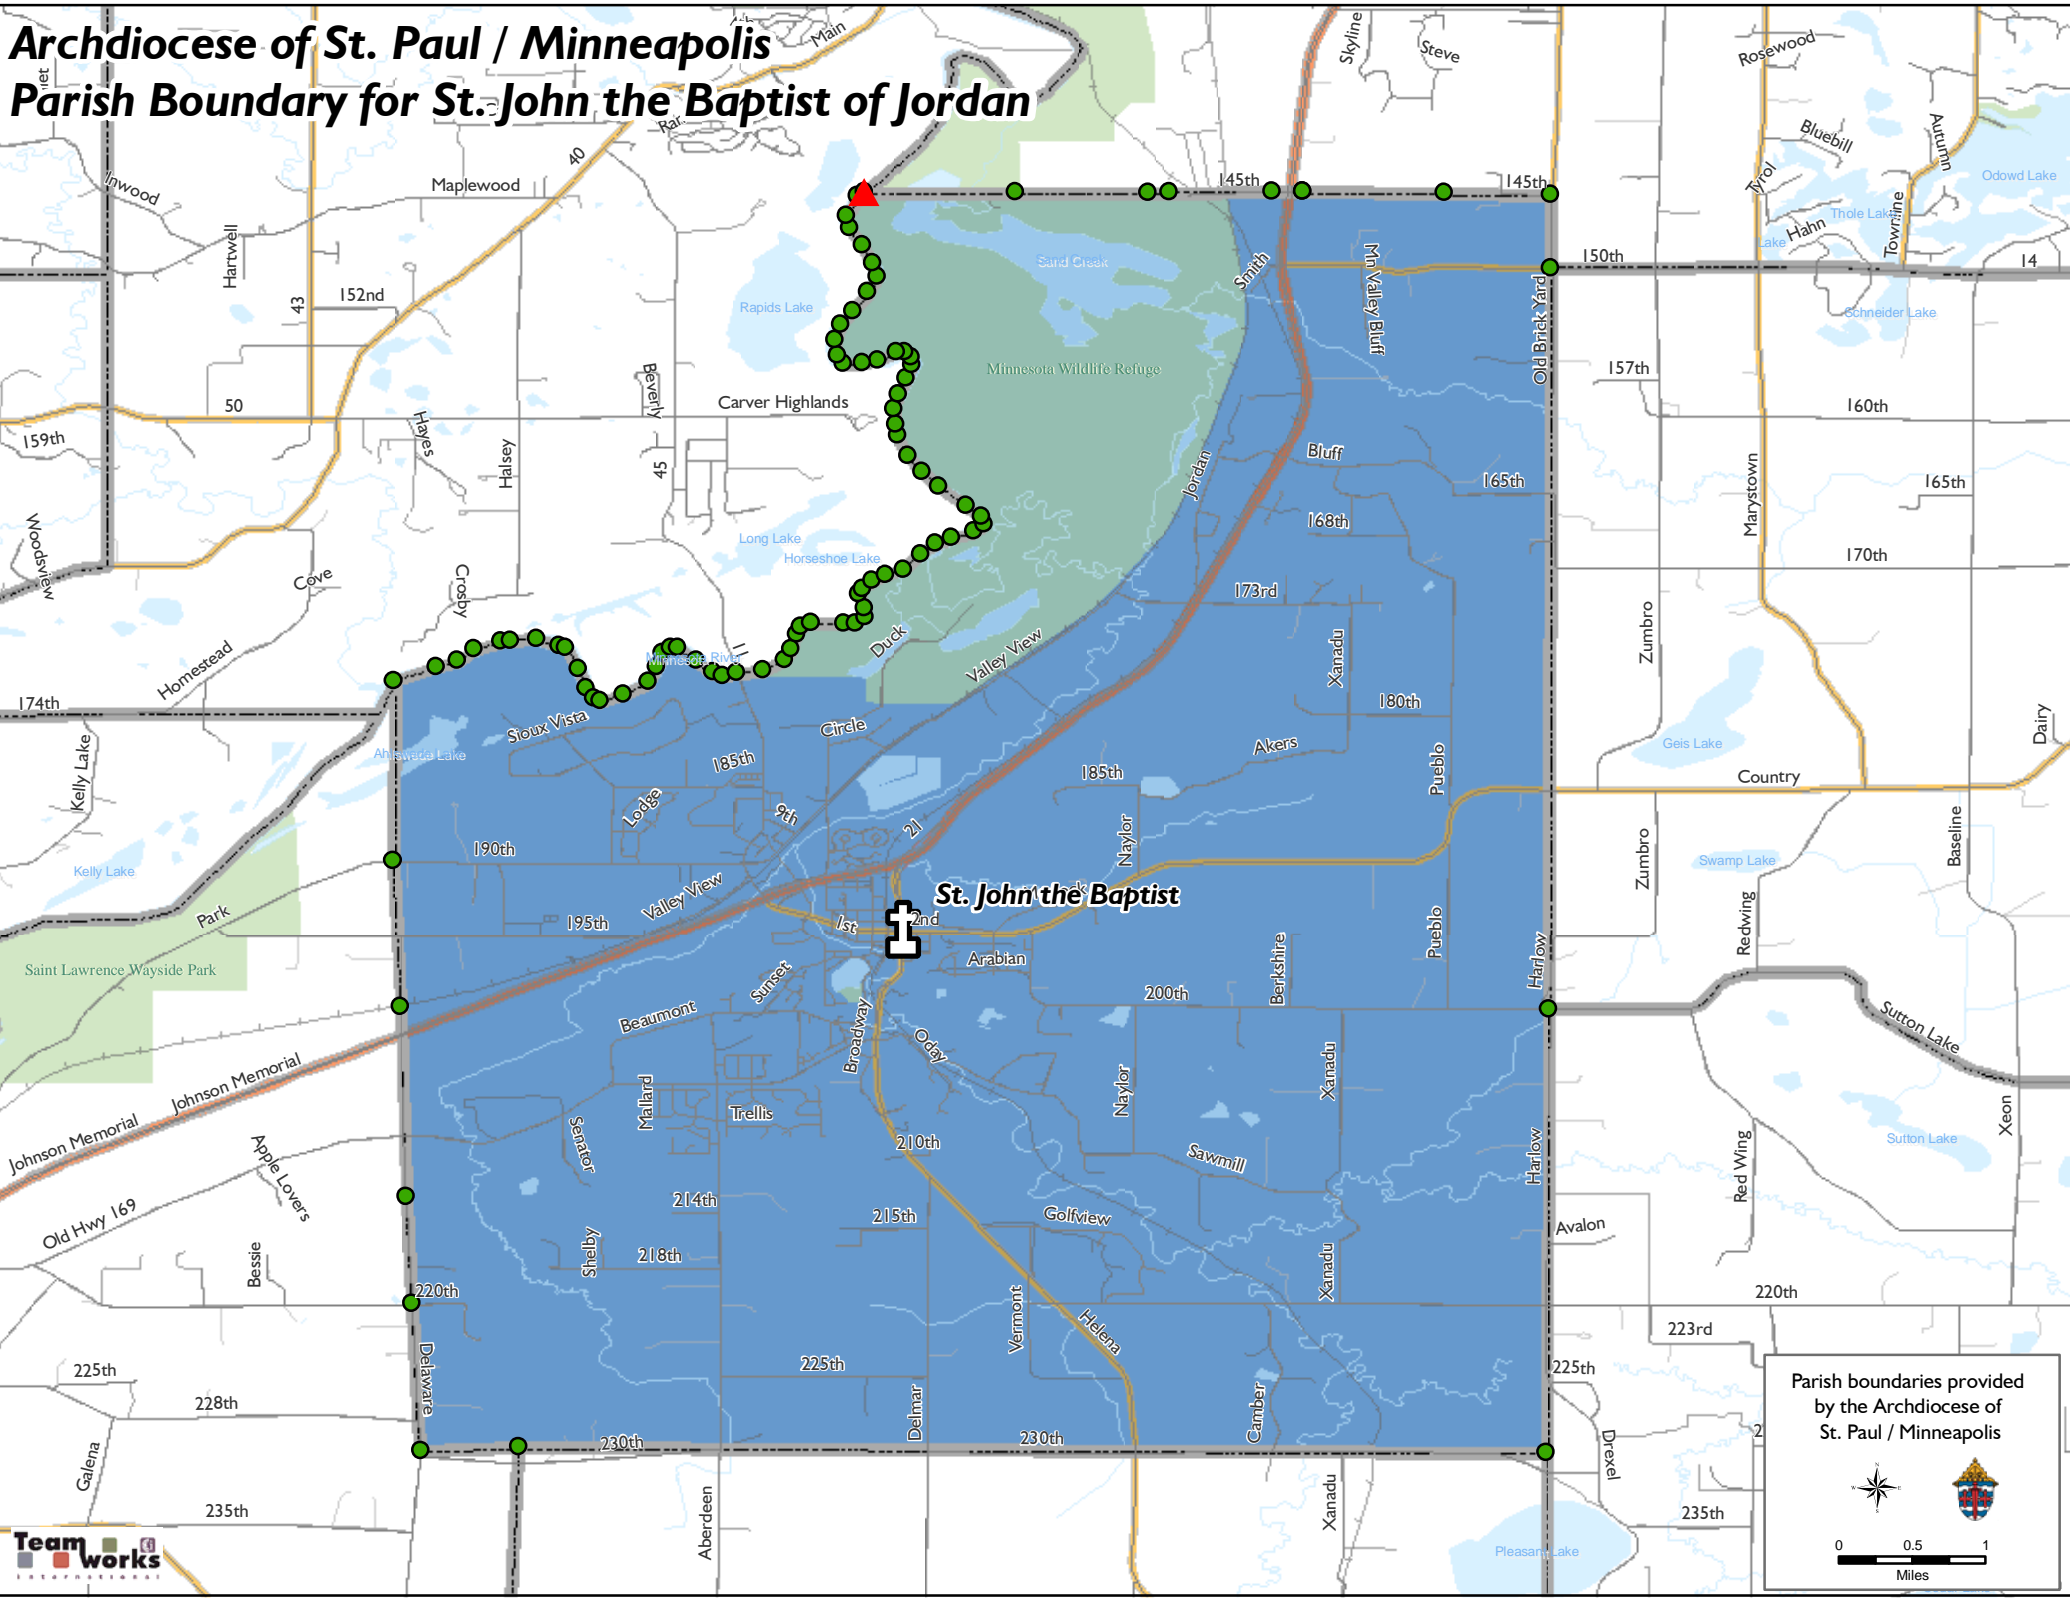

Archdiocese of St. Paul / Minneapolis

Parish Boundary for St. John the Baptist of Jordan

Parish boundaries provided by the Archdiocese of St. Paul / Minneapolis

0 0.5 1 Miles