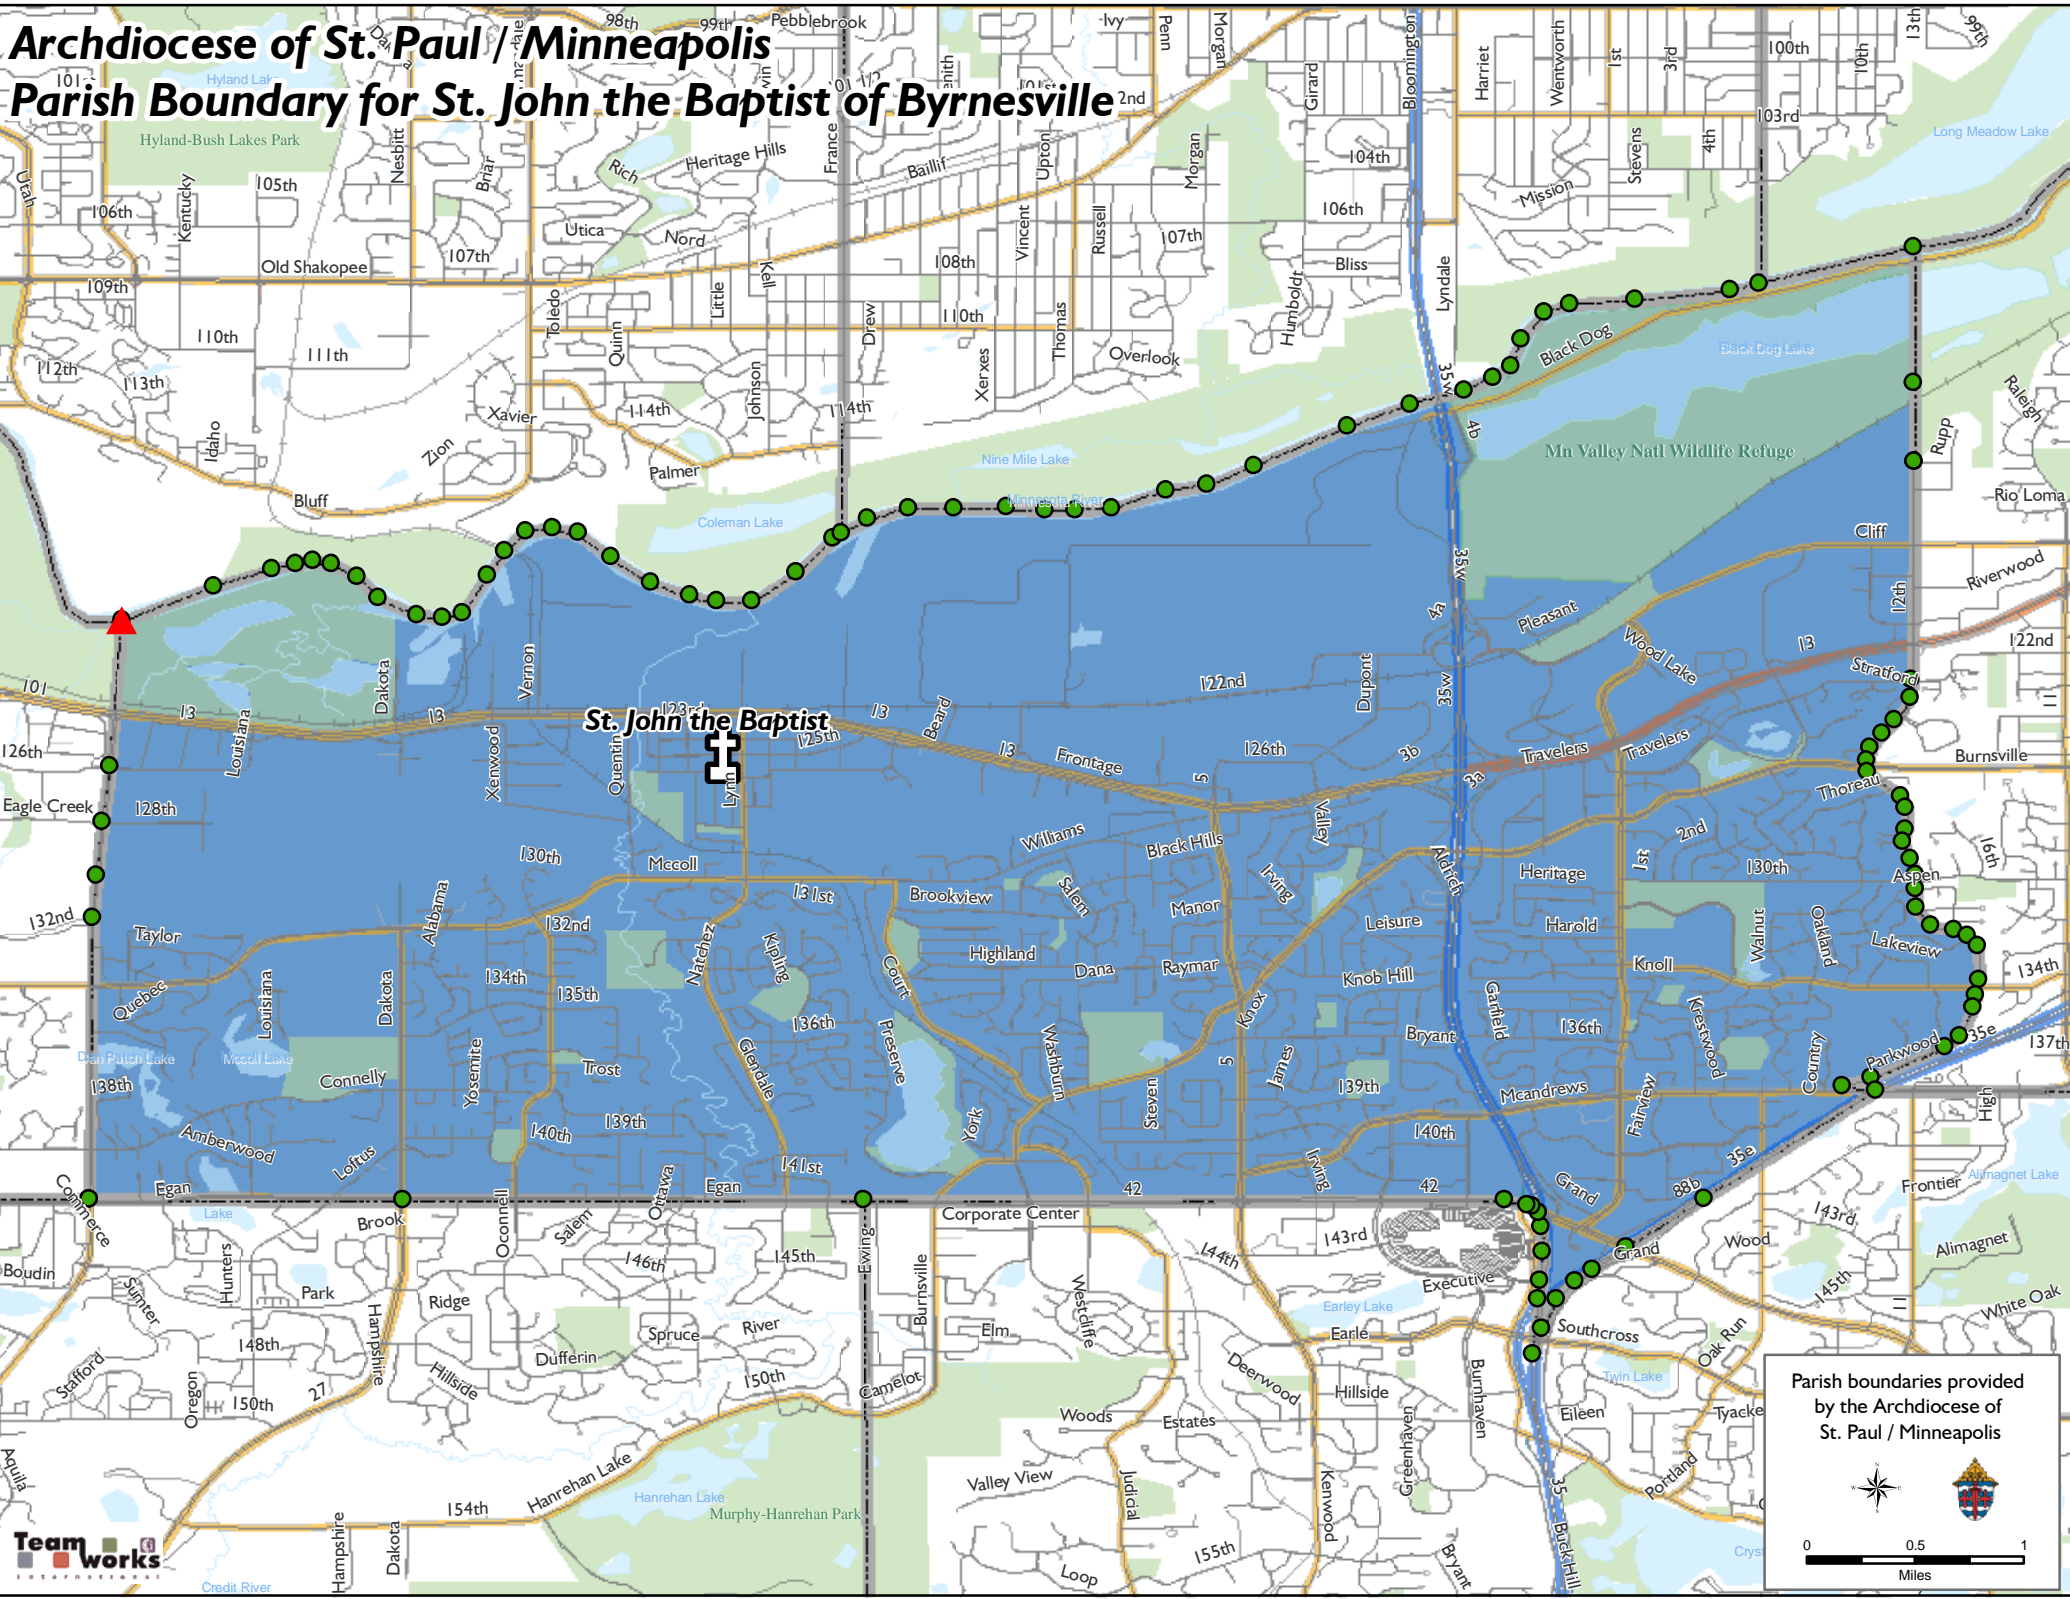

Archdiocese of St. Paul / Minneapolis

Parish Boundary for St. John the Baptist of Byrnesville

Parish boundaries provided by the Archdiocese of St. Paul / Minneapolis

0 0.5 1 Miles