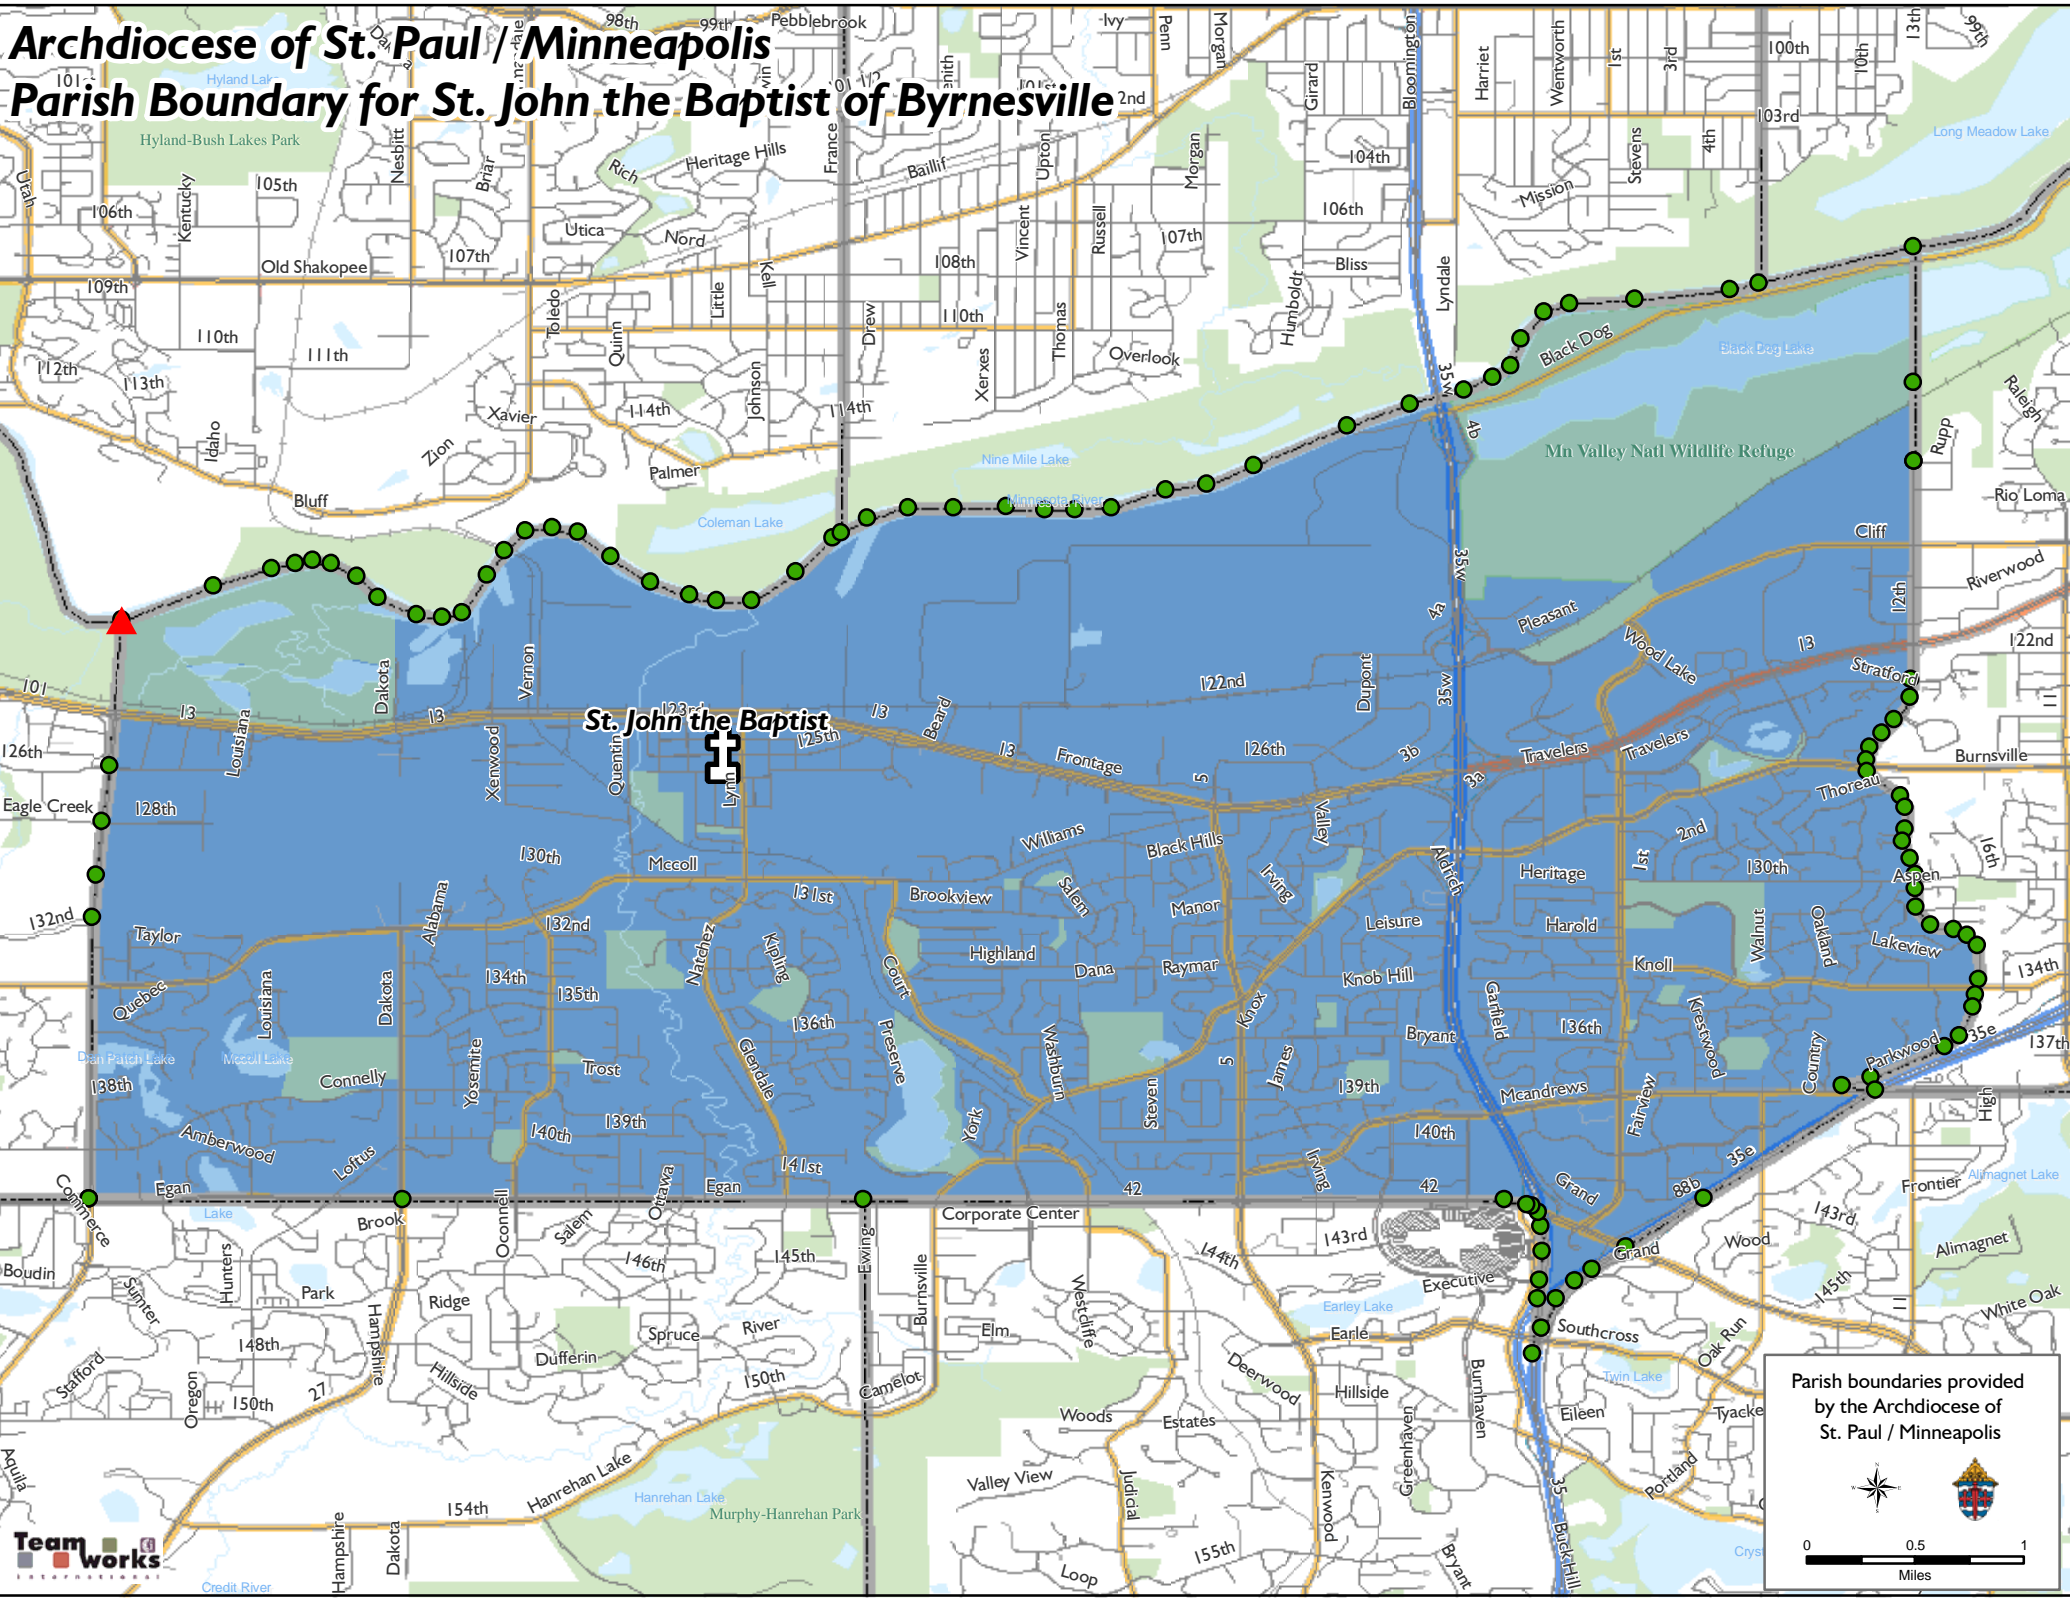

# Archdiocese of St. Paul / Minneapolis

## Parish Boundary for St. John the Baptist of Byrnesville

Parish boundaries provided by the Archdiocese of St. Paul / Minneapolis

0 0.5 1 Miles