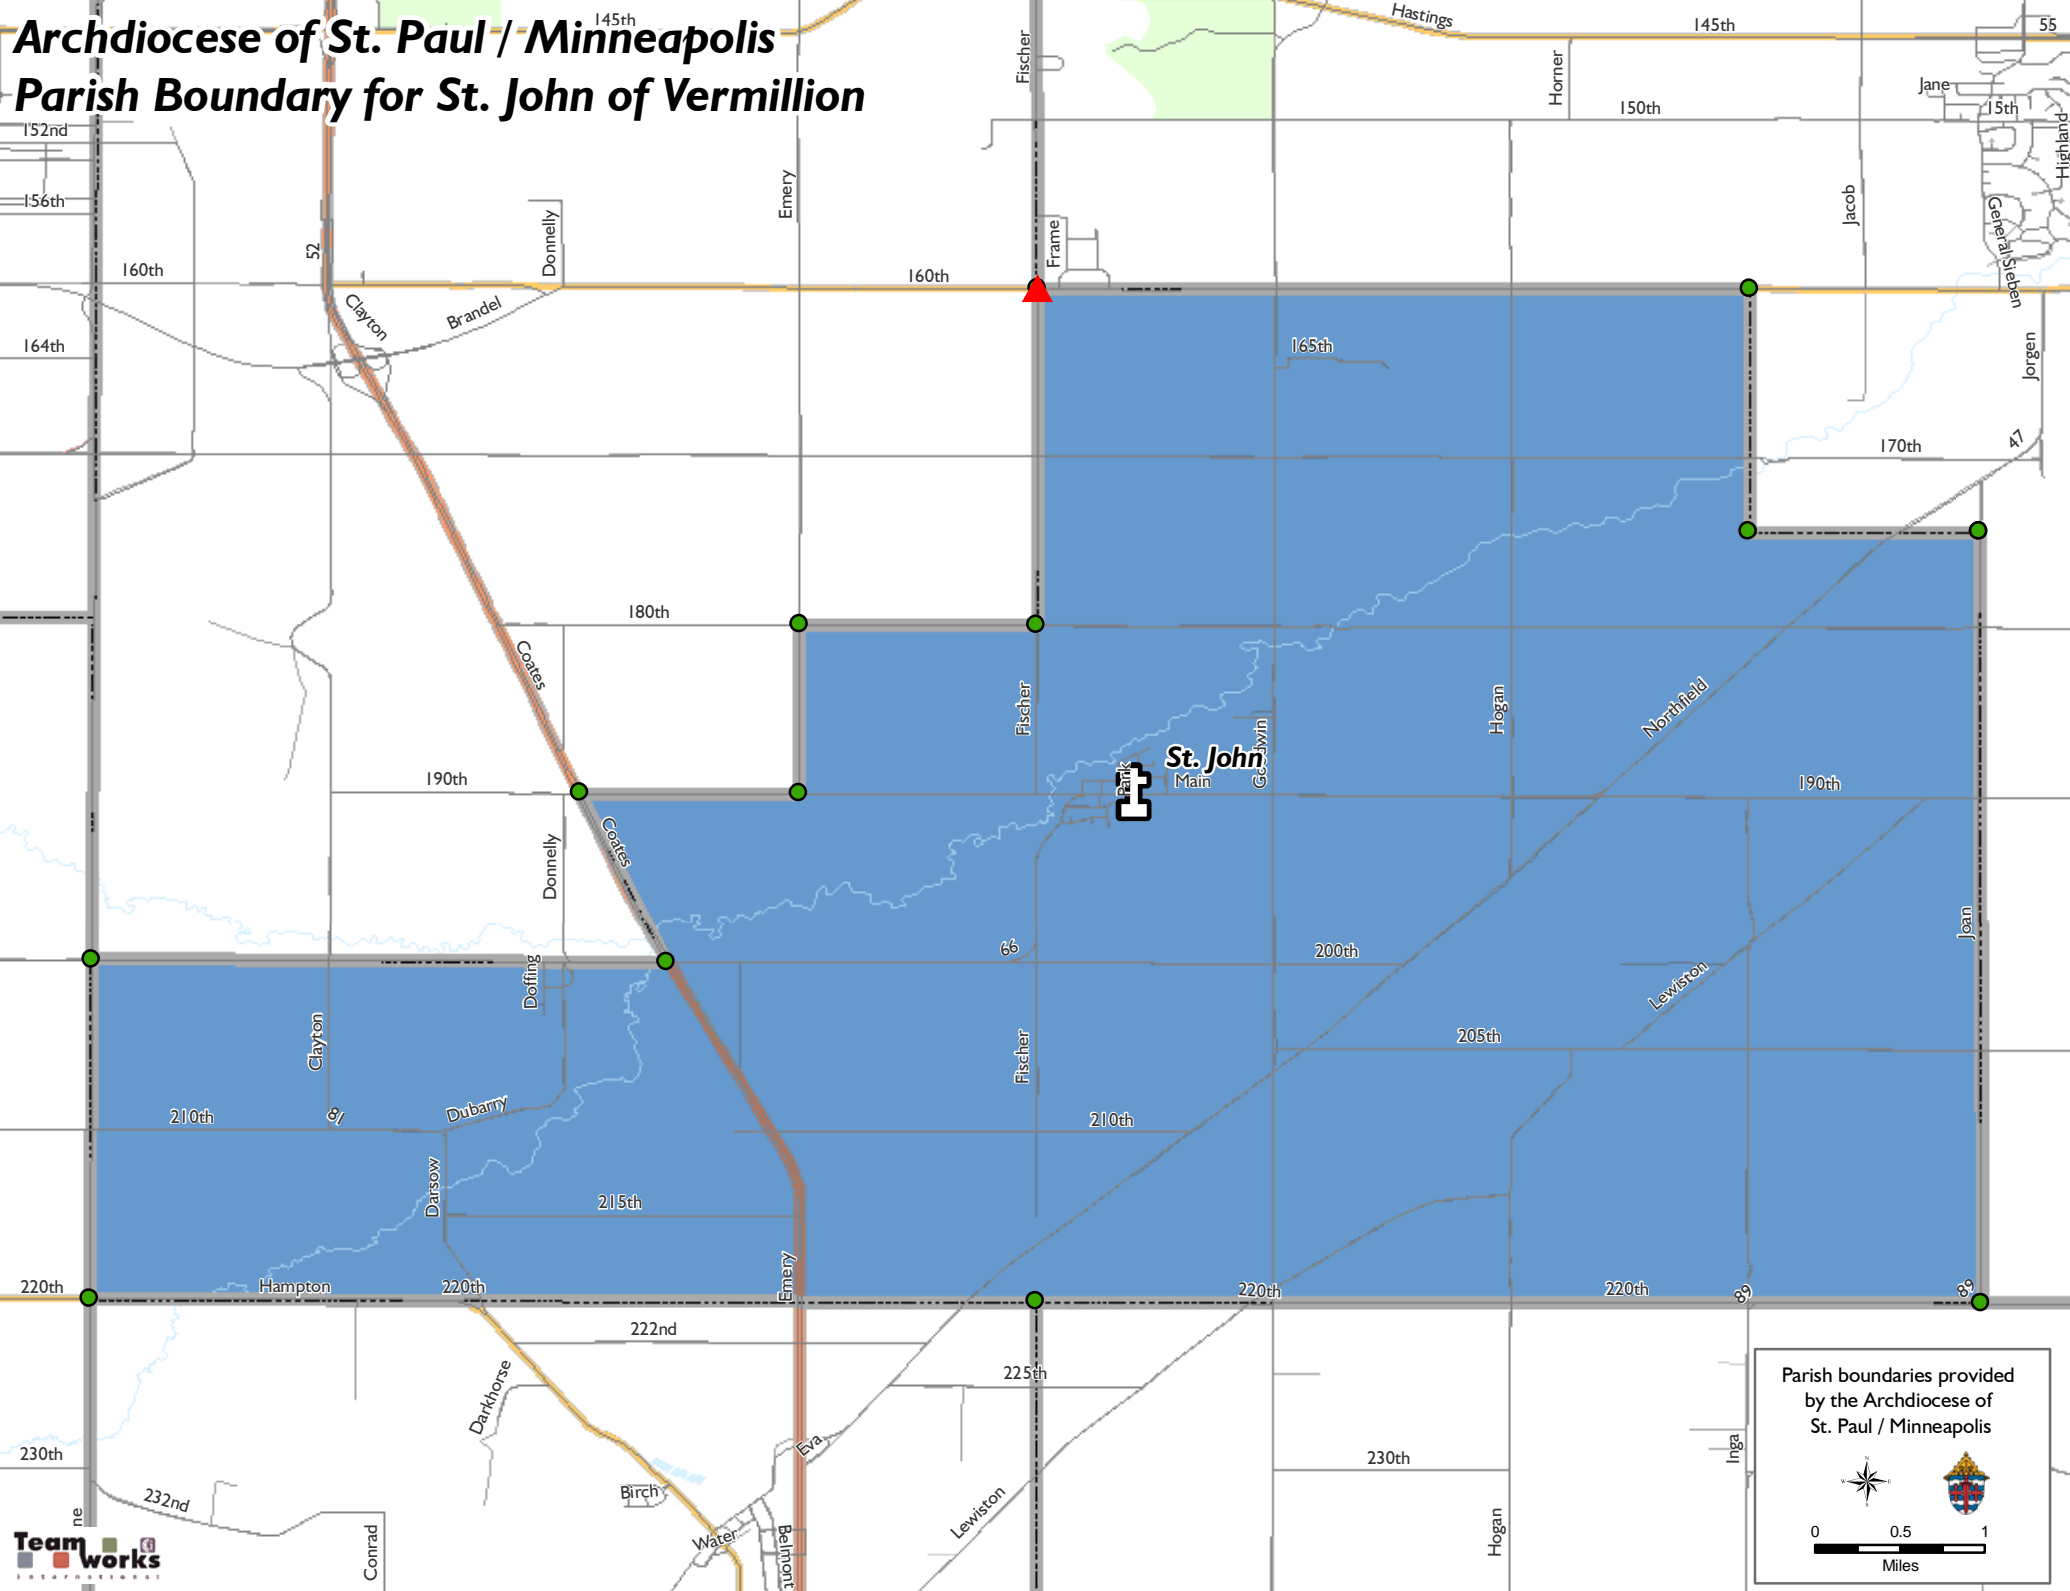

# Archdiocese of St. Paul / Minneapolis Parish Boundary for St. John of Vermillion

Parish boundaries provided by the Archdiocese of St. Paul / Minneapolis

0 0.5 1 Miles