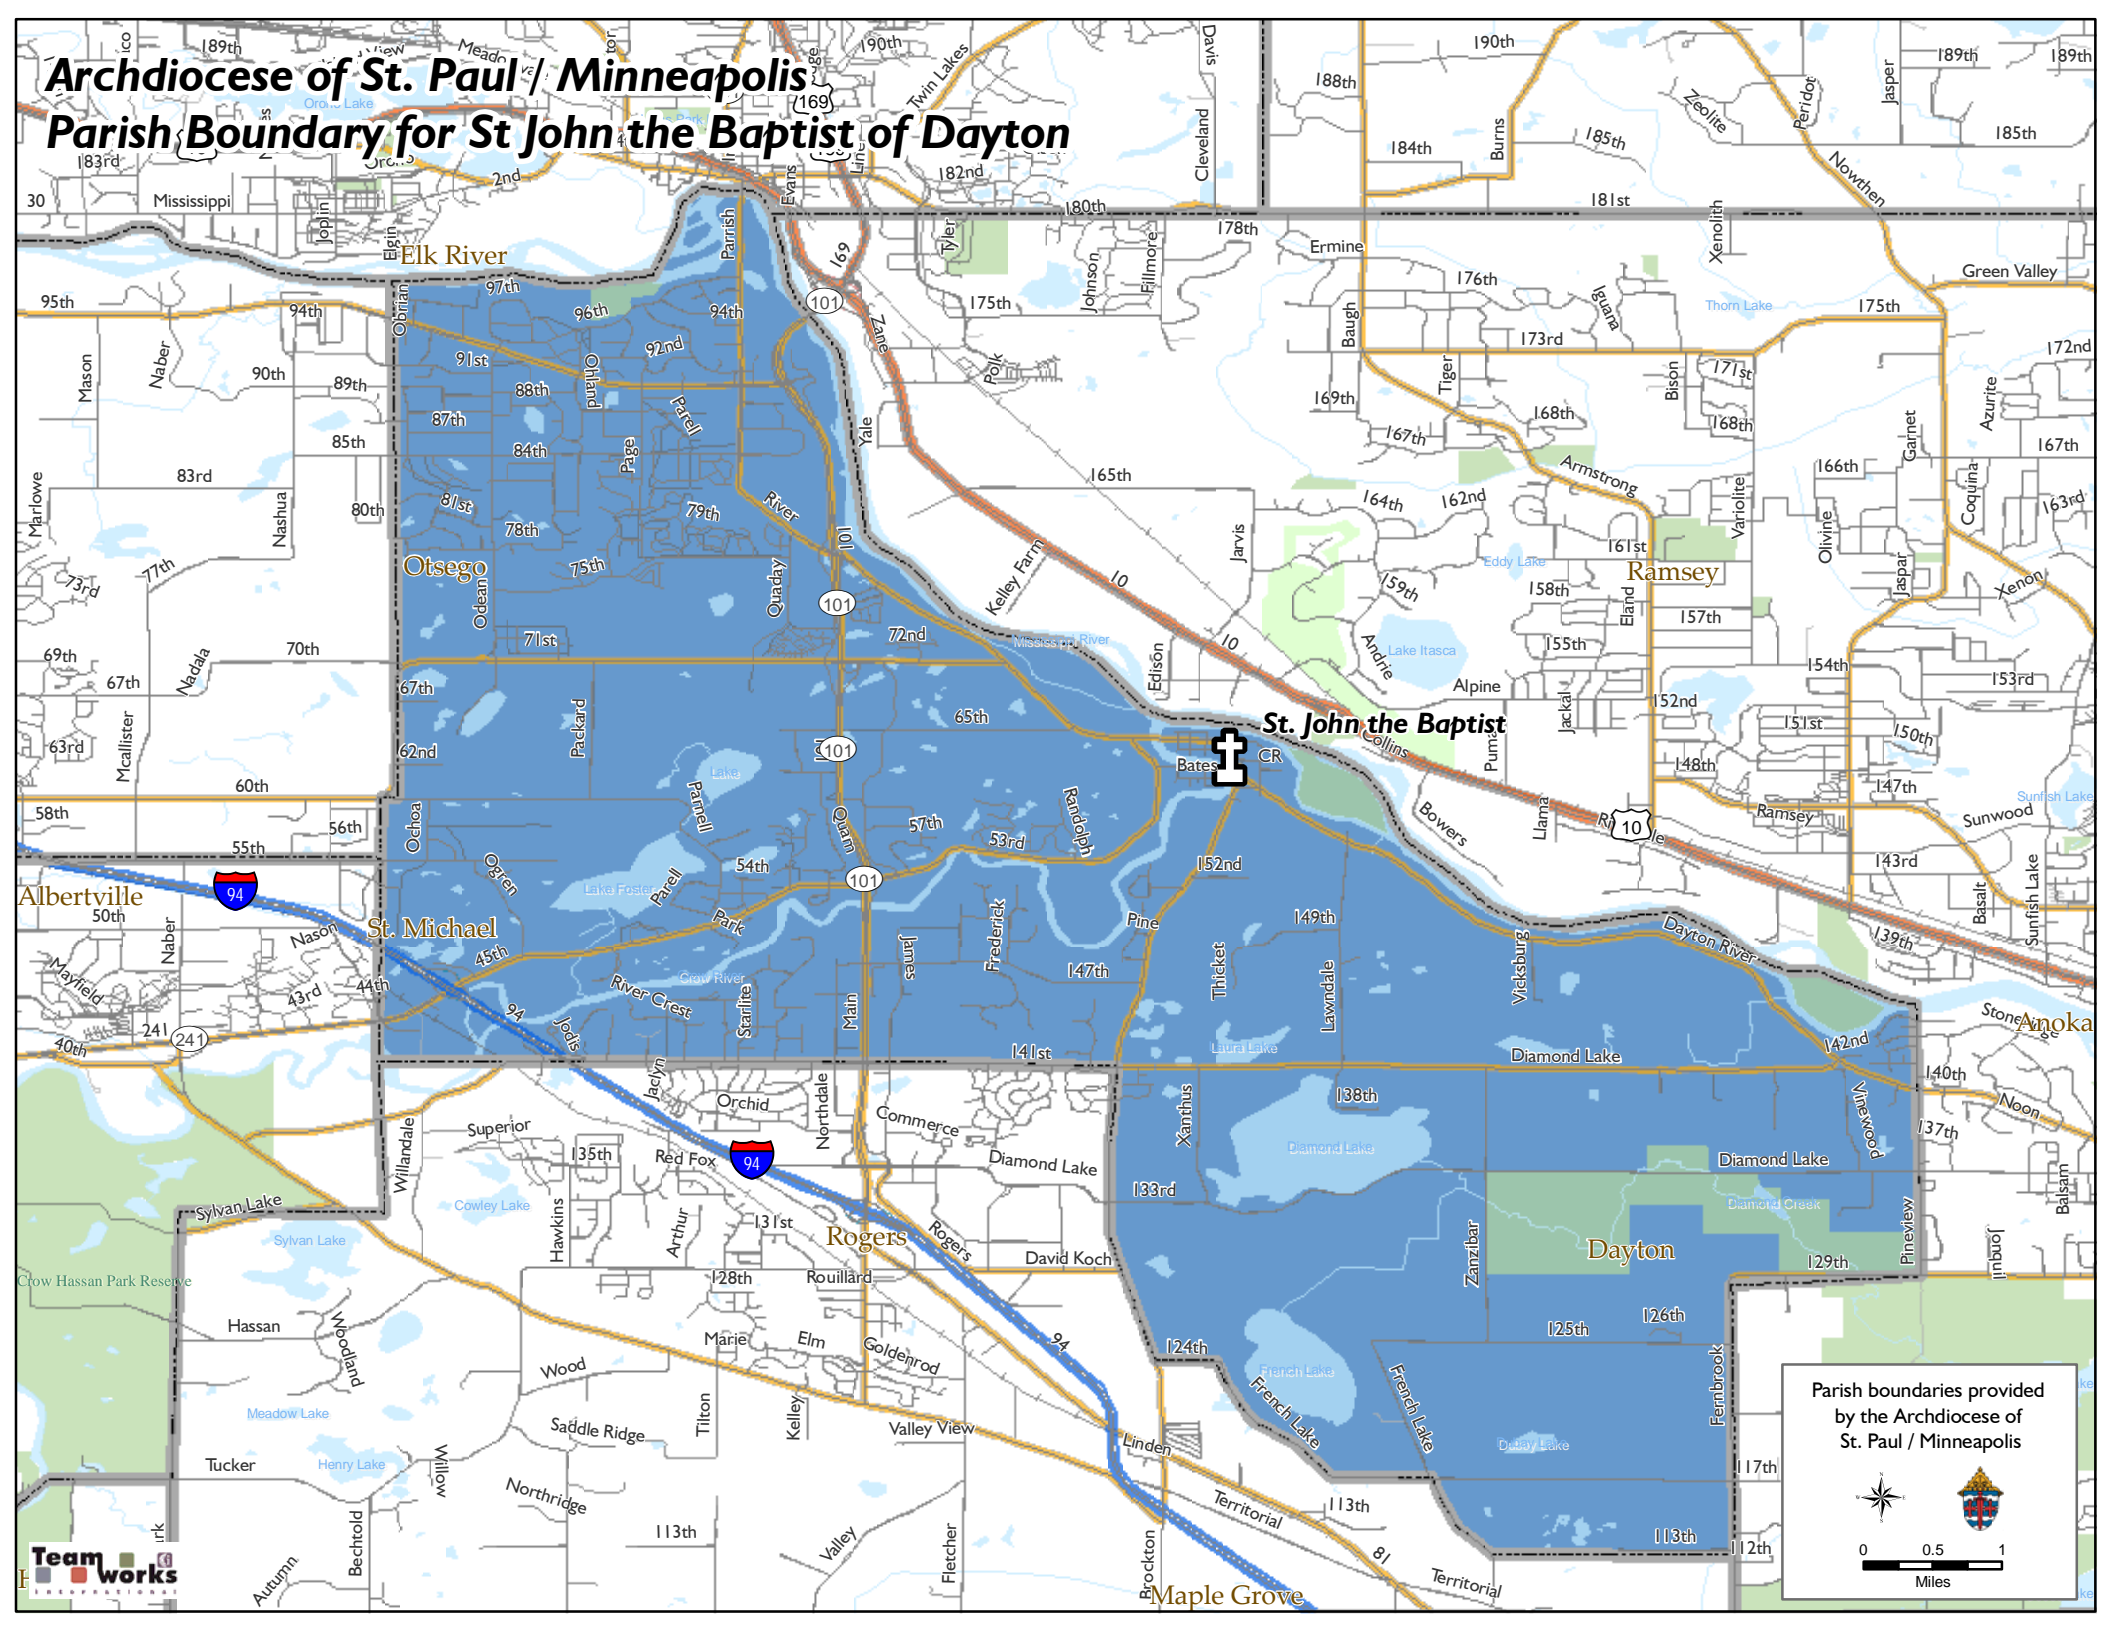

Archdiocese of St. Paul / Minneapolis

Parish Boundary for St John the Baptist of Dayton

Parish boundaries provided by the Archdiocese of St. Paul / Minneapolis

0 0.5 1 Miles