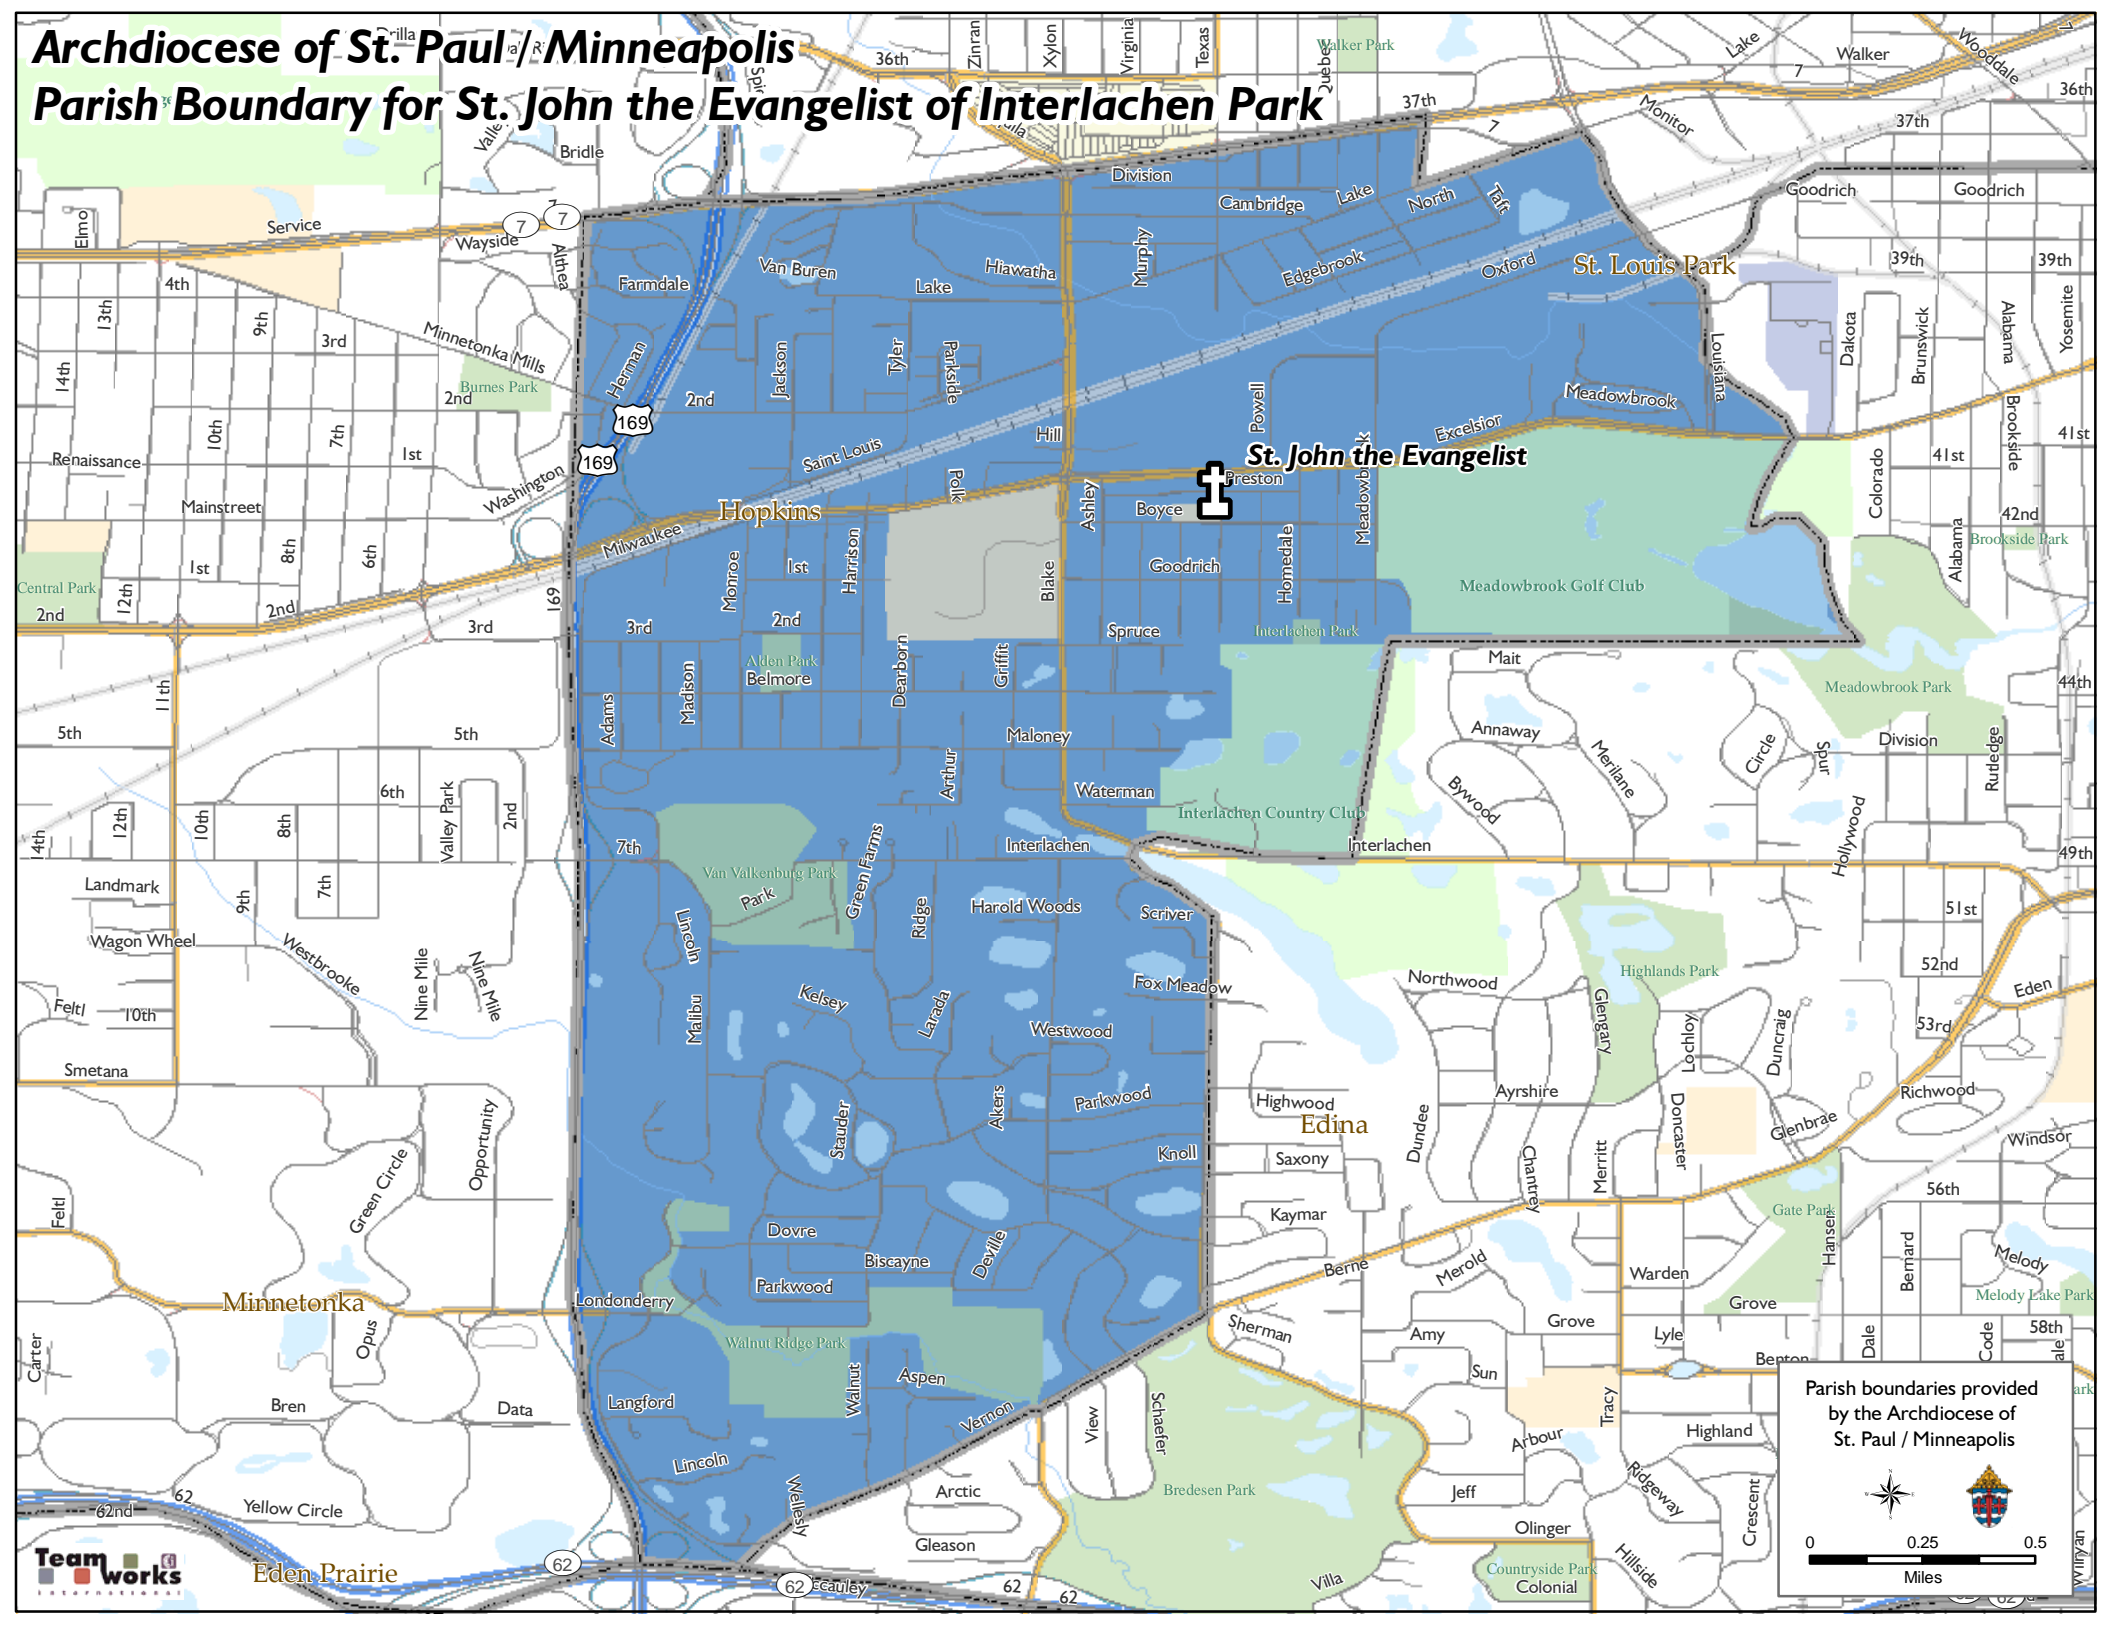

Archdiocese of St. Paul / Minneapolis Parish Boundary for St. John the Evangelist of Interlachen Park

St. John the Evangelist

Parish boundaries provided by the Archdiocese of St. Paul / Minneapolis

0 0.25 0.5
Miles