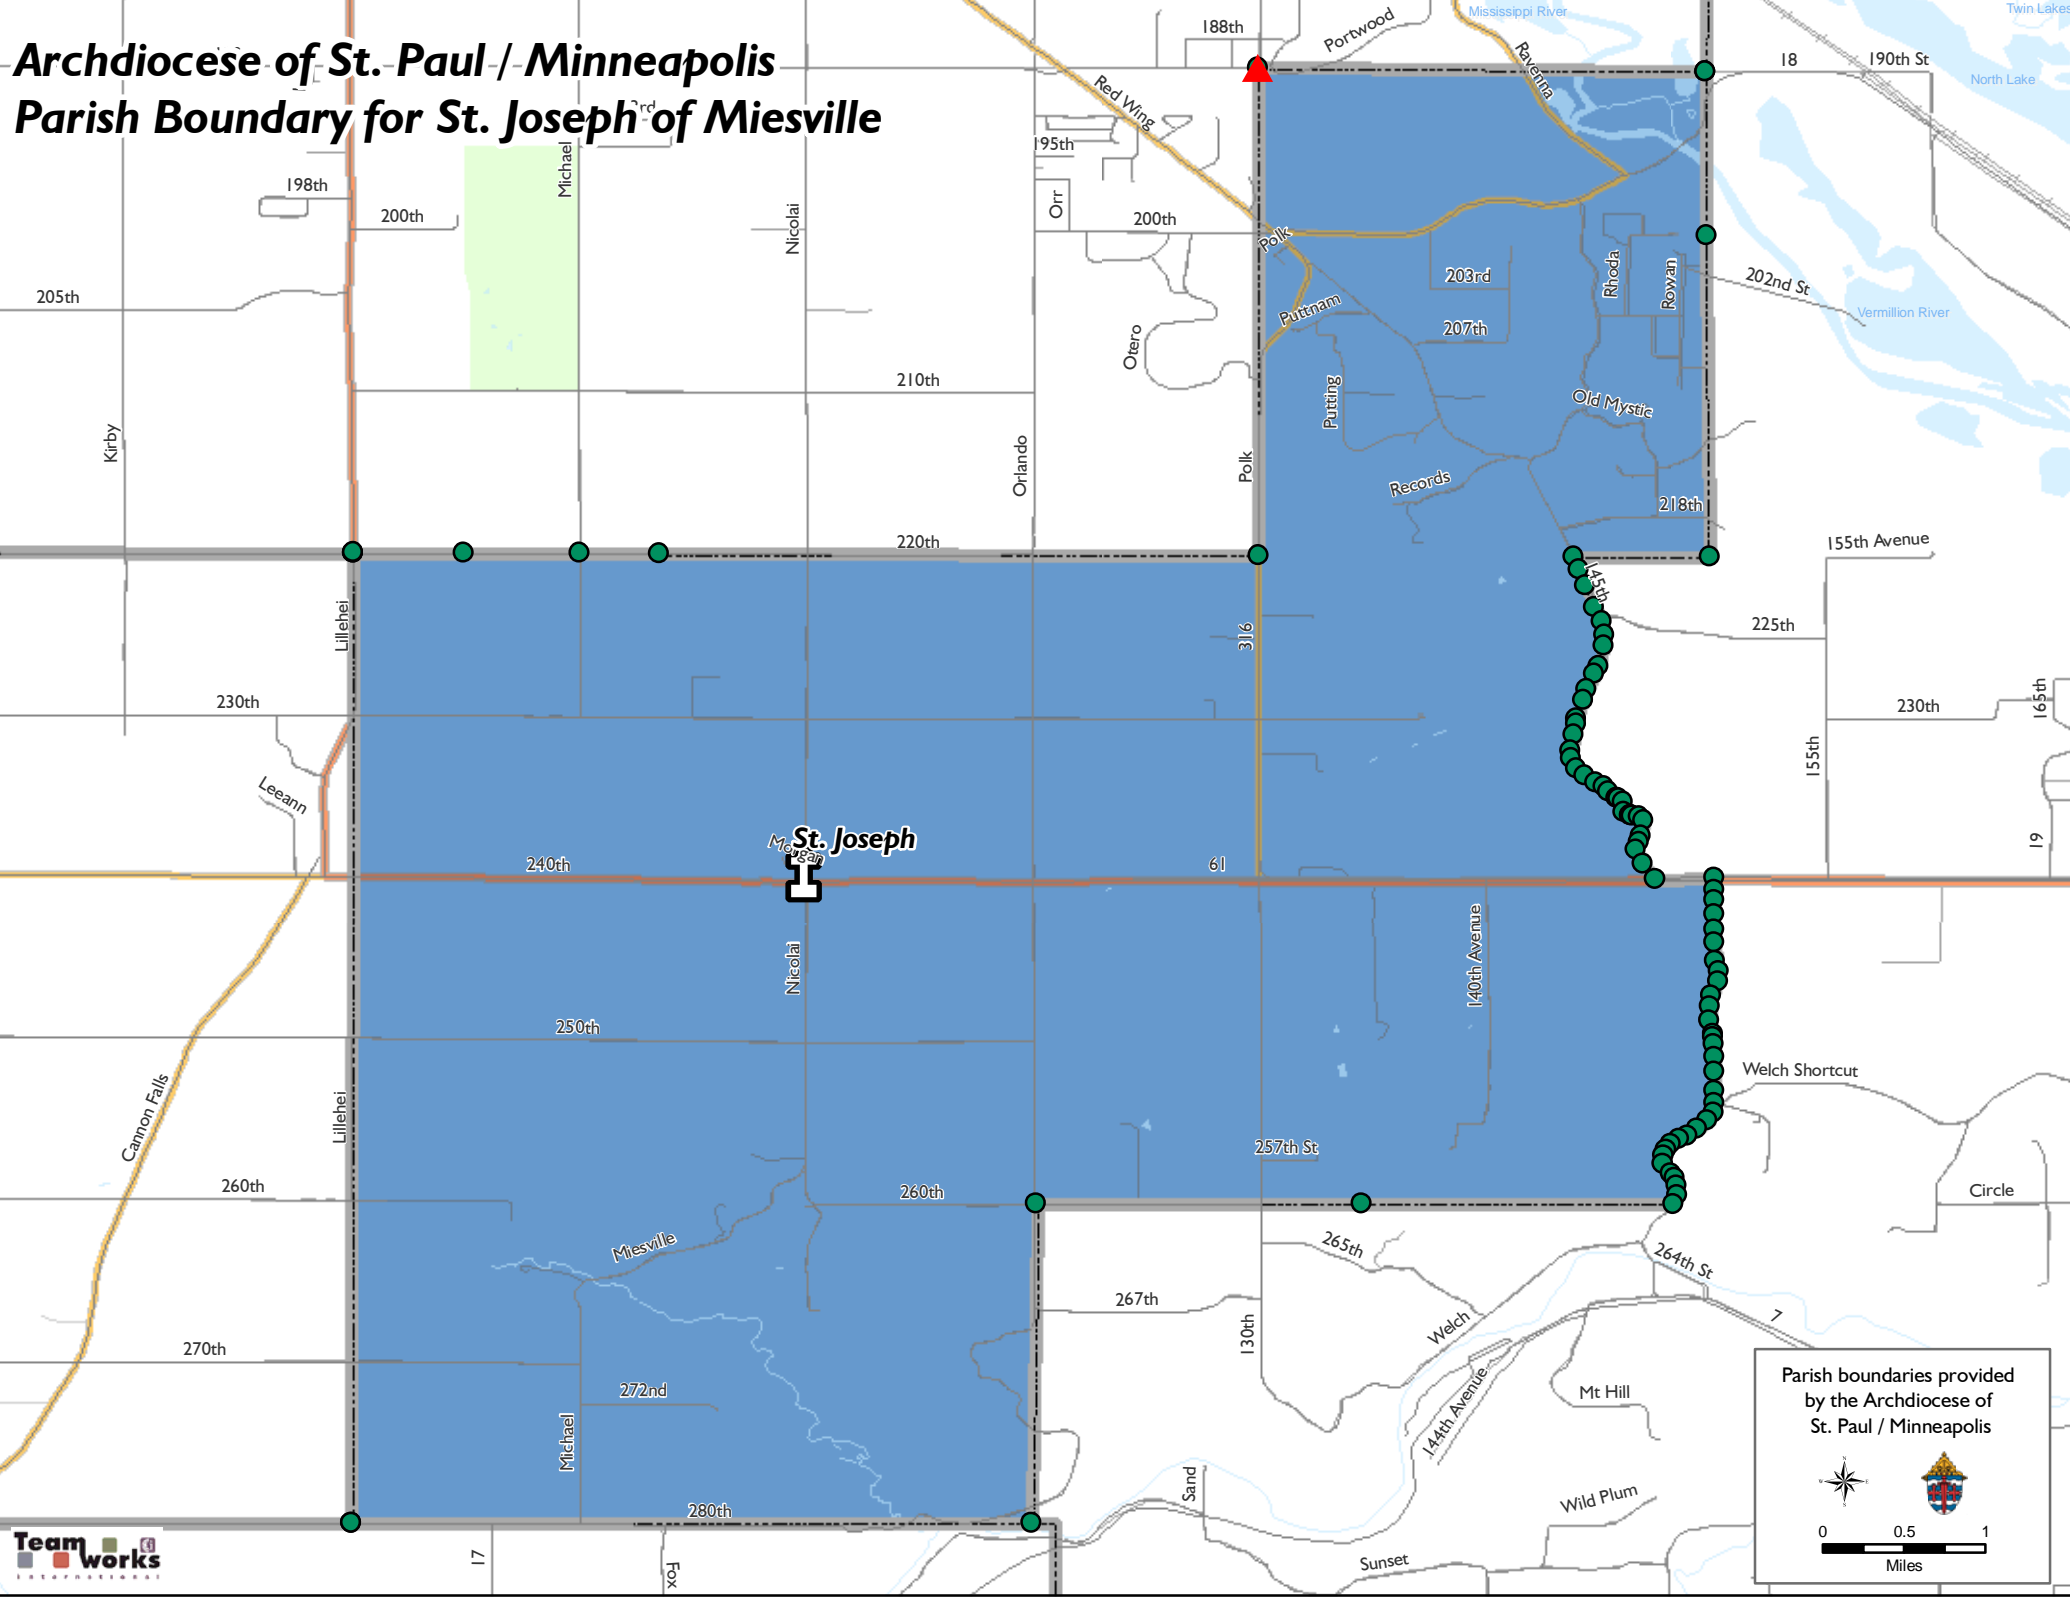

Archdiocese of St. Paul / Minneapolis

Parish Boundary for St. Joseph of Miesville

Parish boundaries provided by the Archdiocese of St. Paul / Minneapolis

0 0.5 1 Miles