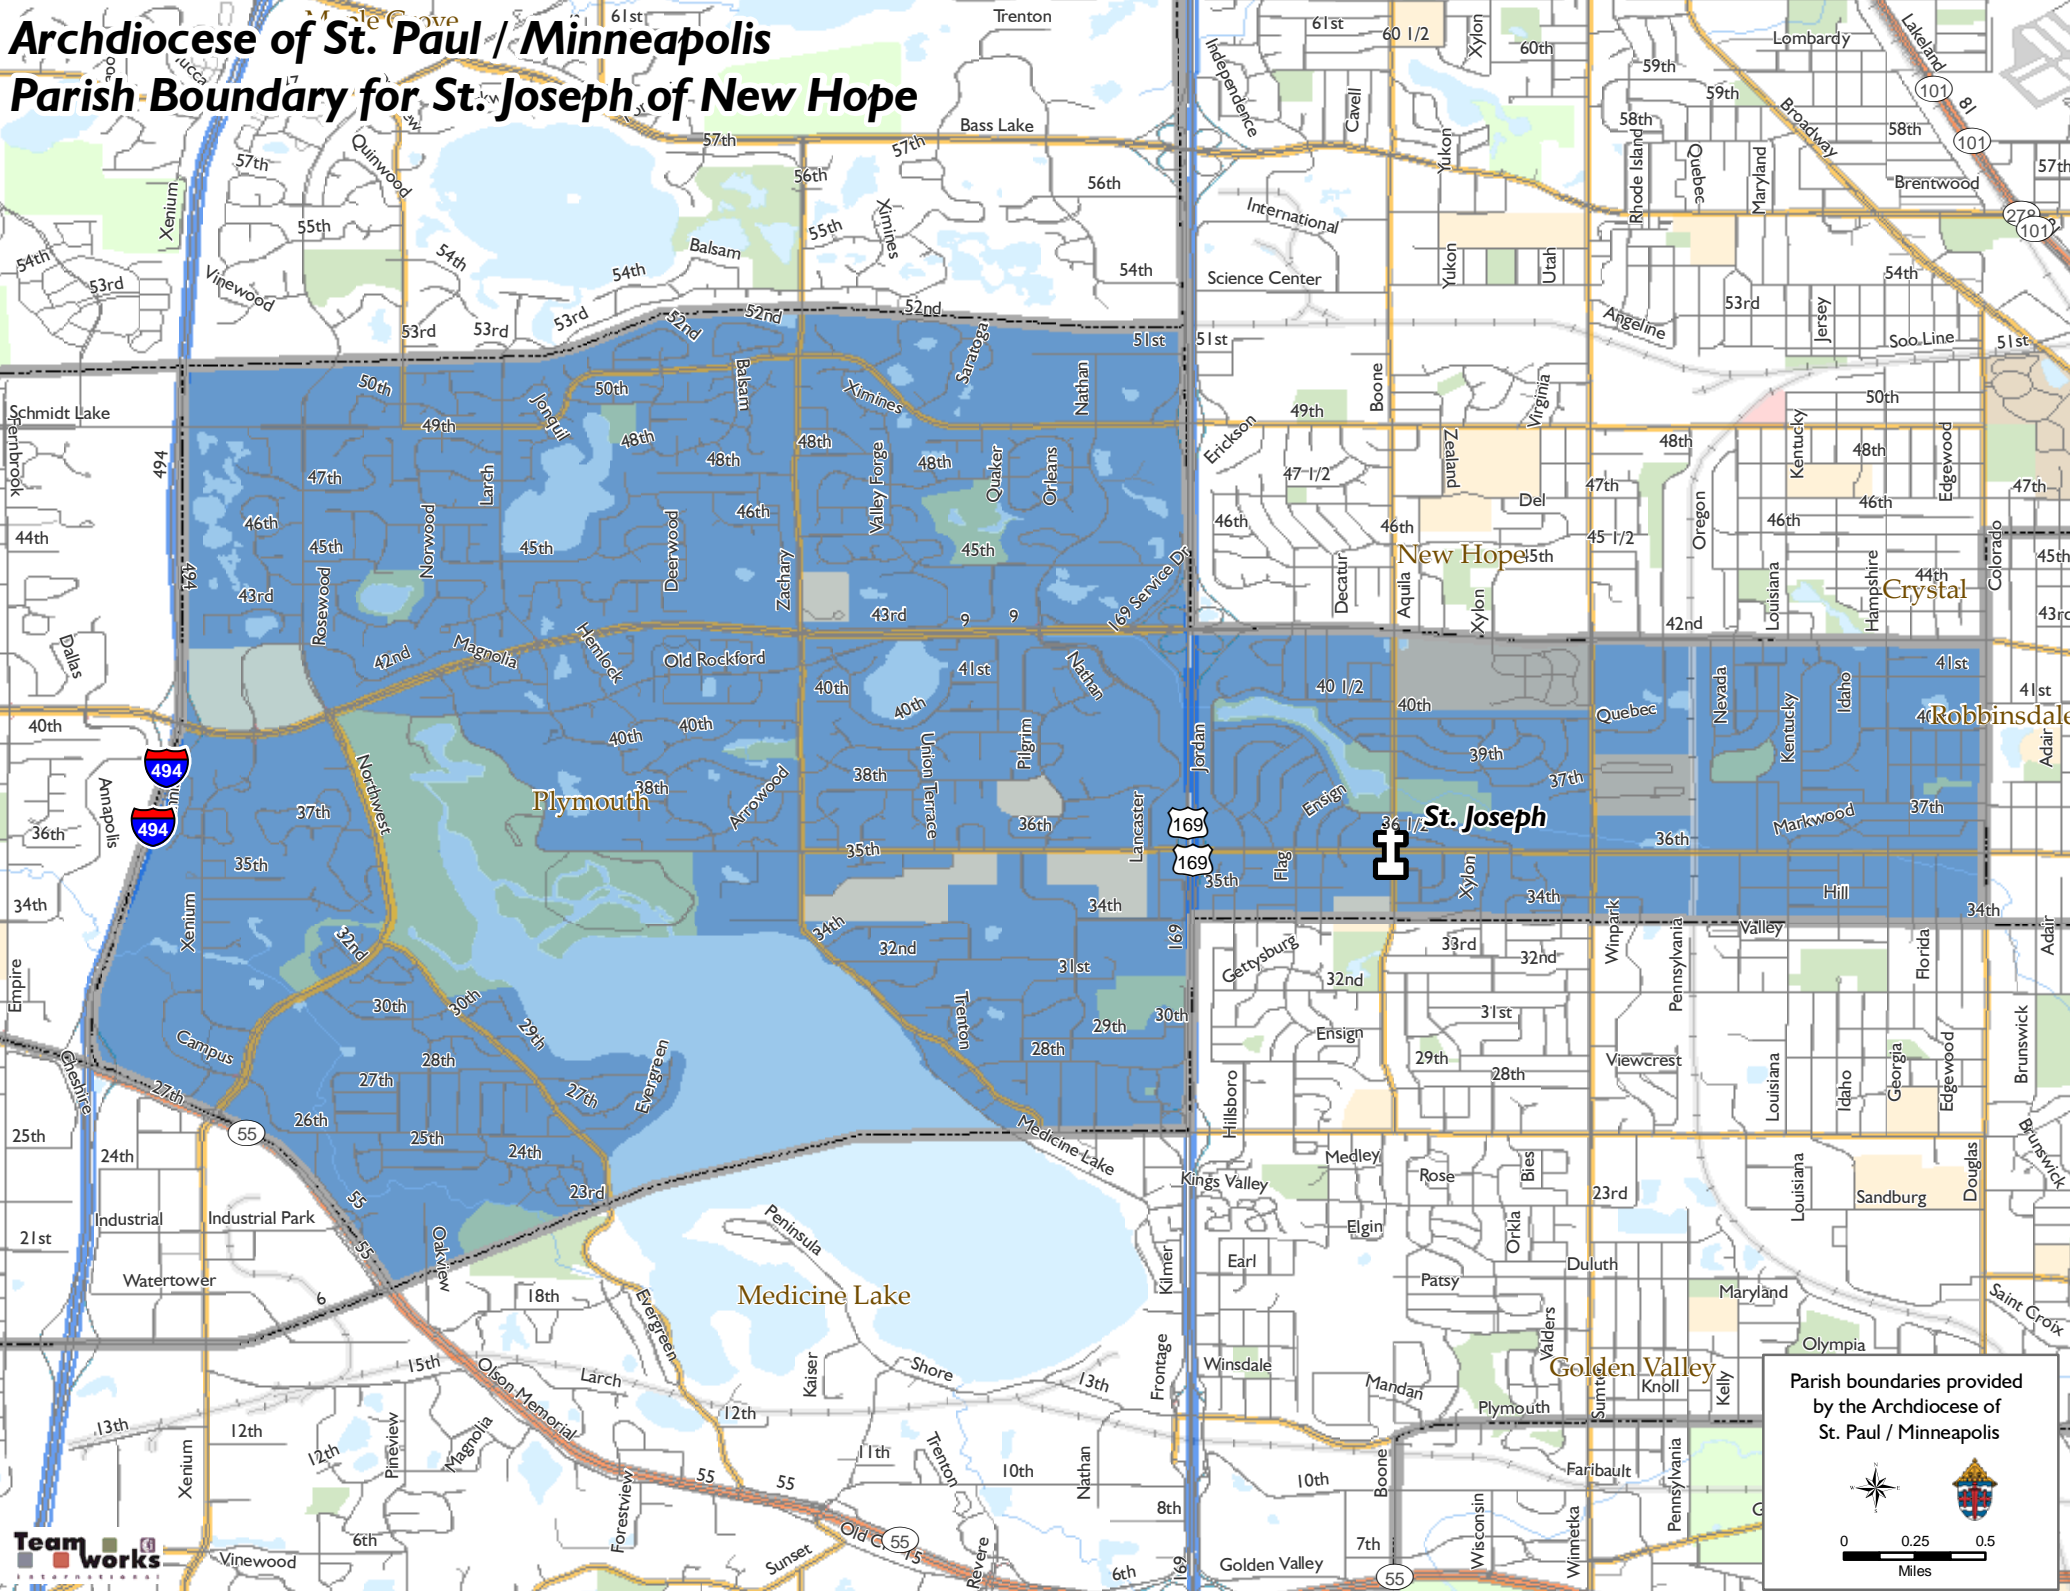

Archdiocese of St. Paul / Minneapolis

Parish Boundary for St. Joseph of New Hope

Parish boundaries provided by the Archdiocese of St. Paul / Minneapolis

0 0.25 0.5 Miles