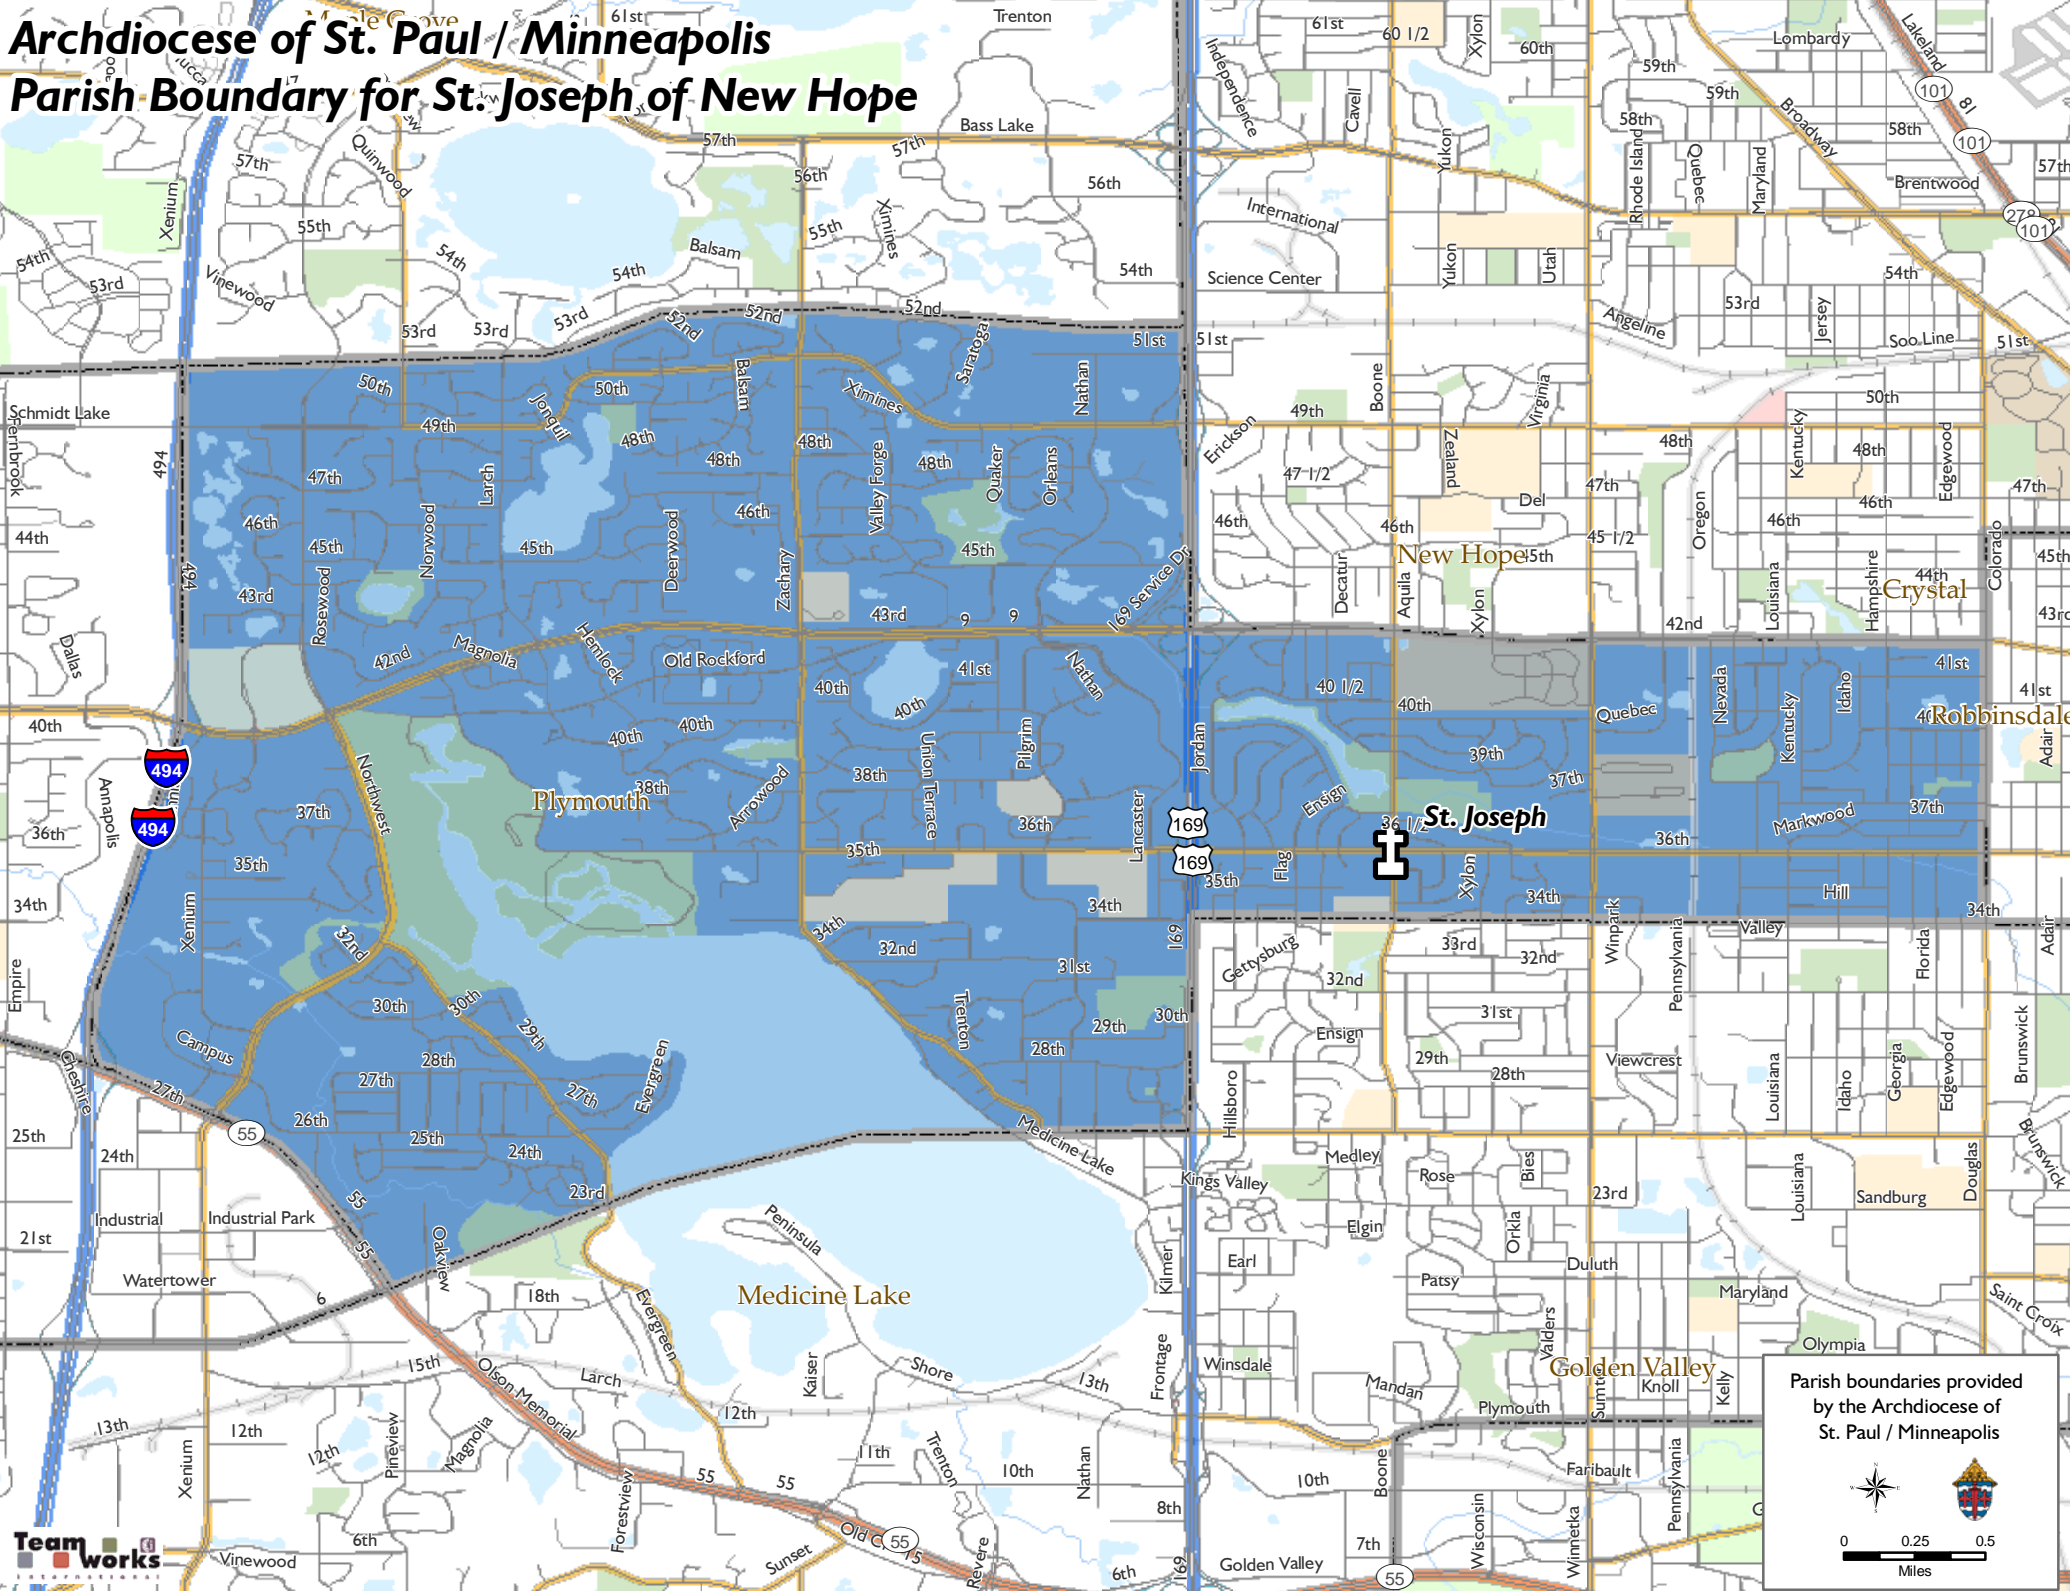

# Archdiocese of St. Paul / Minneapolis

## Parish Boundary for St. Joseph of New Hope

Parish boundaries provided by the Archdiocese of St. Paul / Minneapolis

0 0.25 0.5 Miles