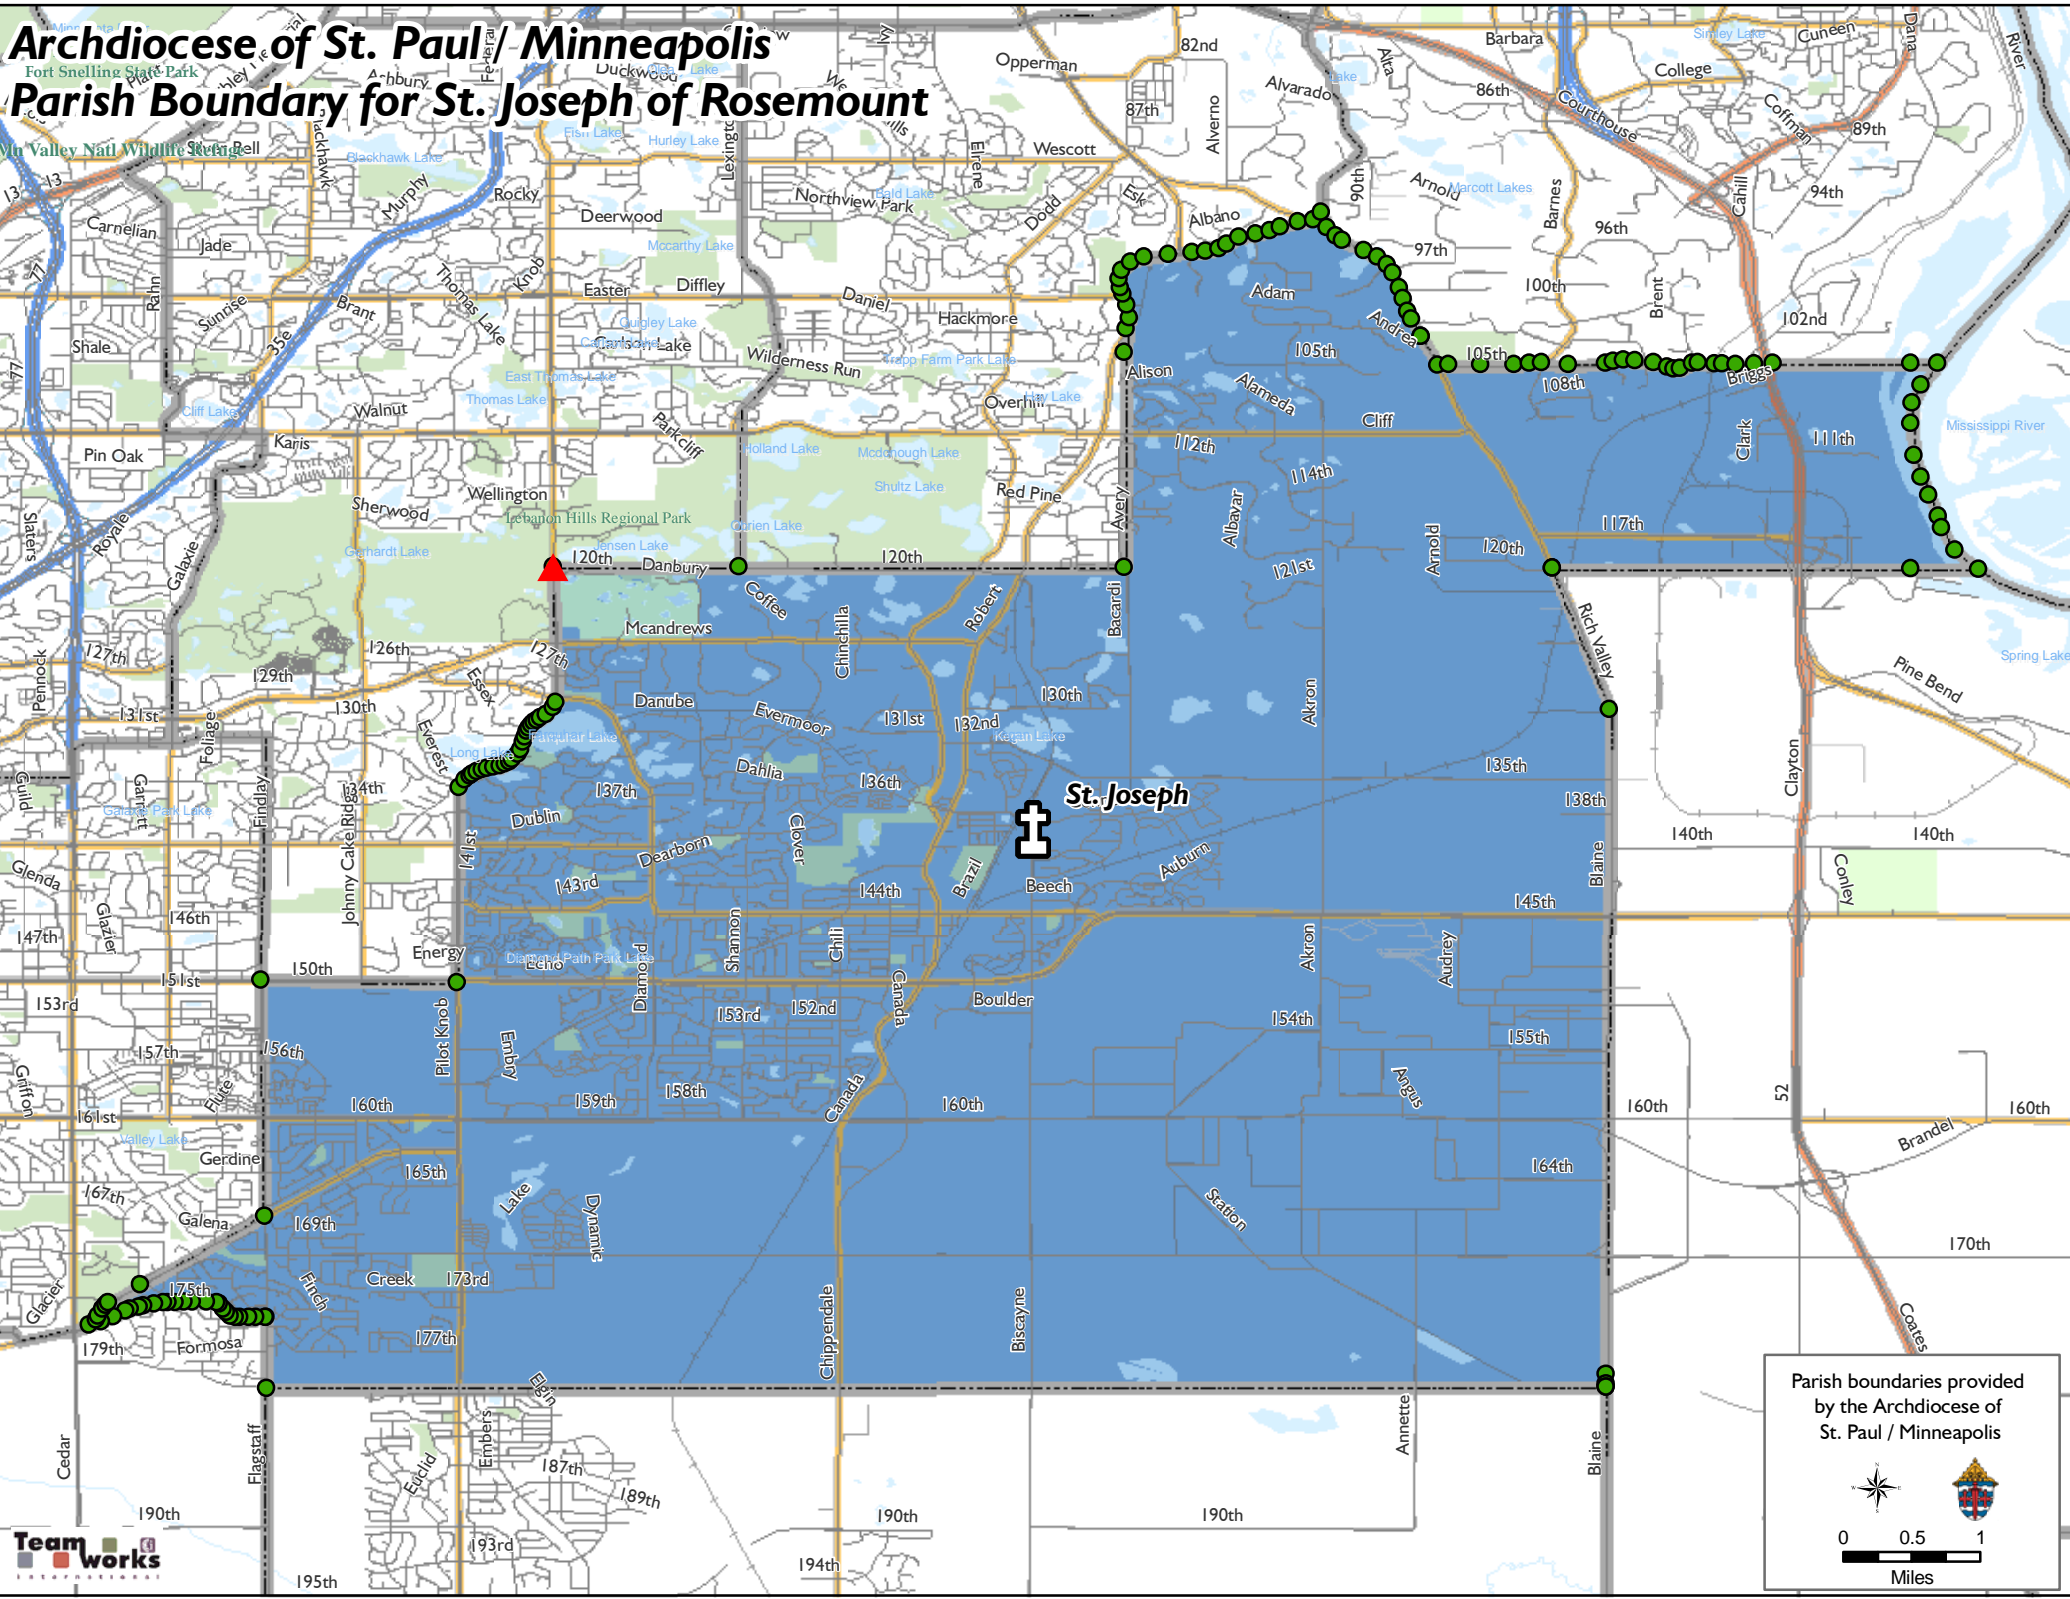

# Archdiocese of St. Paul / Minneapolis

## Parish Boundary for St. Joseph of Rosemount

Parish boundaries provided by the Archdiocese of St. Paul / Minneapolis

0 0.5 1  
Miles