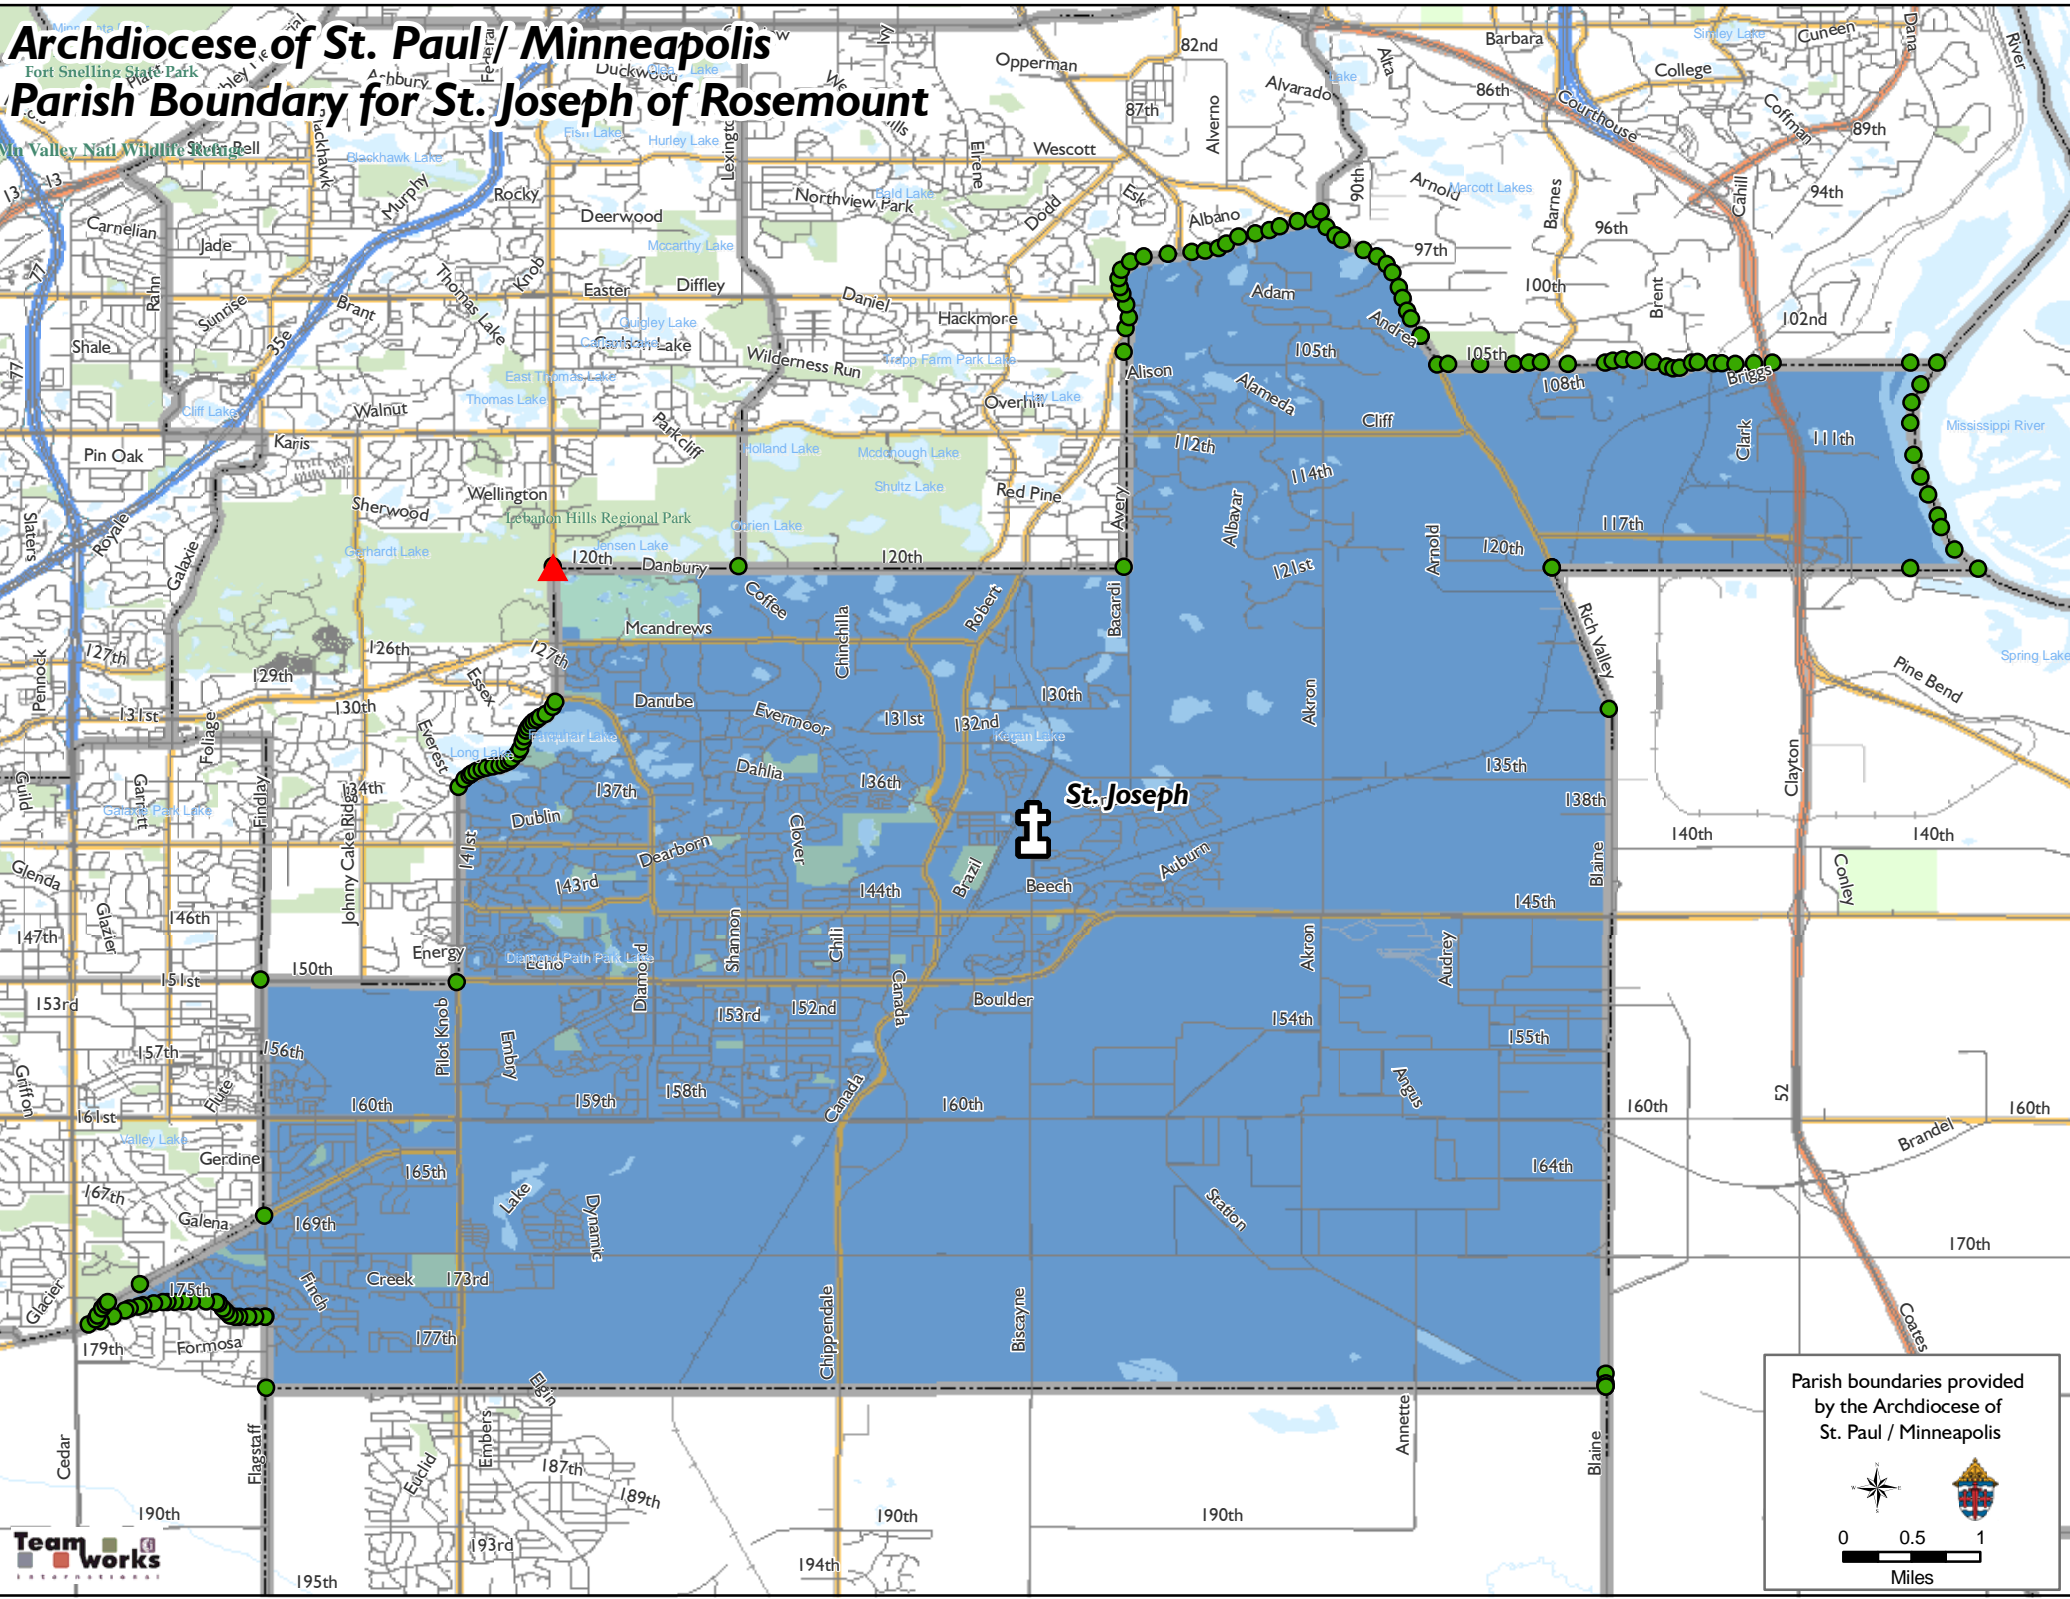

Archdiocese of St. Paul / Minneapolis

Parish Boundary for St. Joseph of Rosemount

Parish boundaries provided by the Archdiocese of St. Paul / Minneapolis

0 0.5 1
Miles