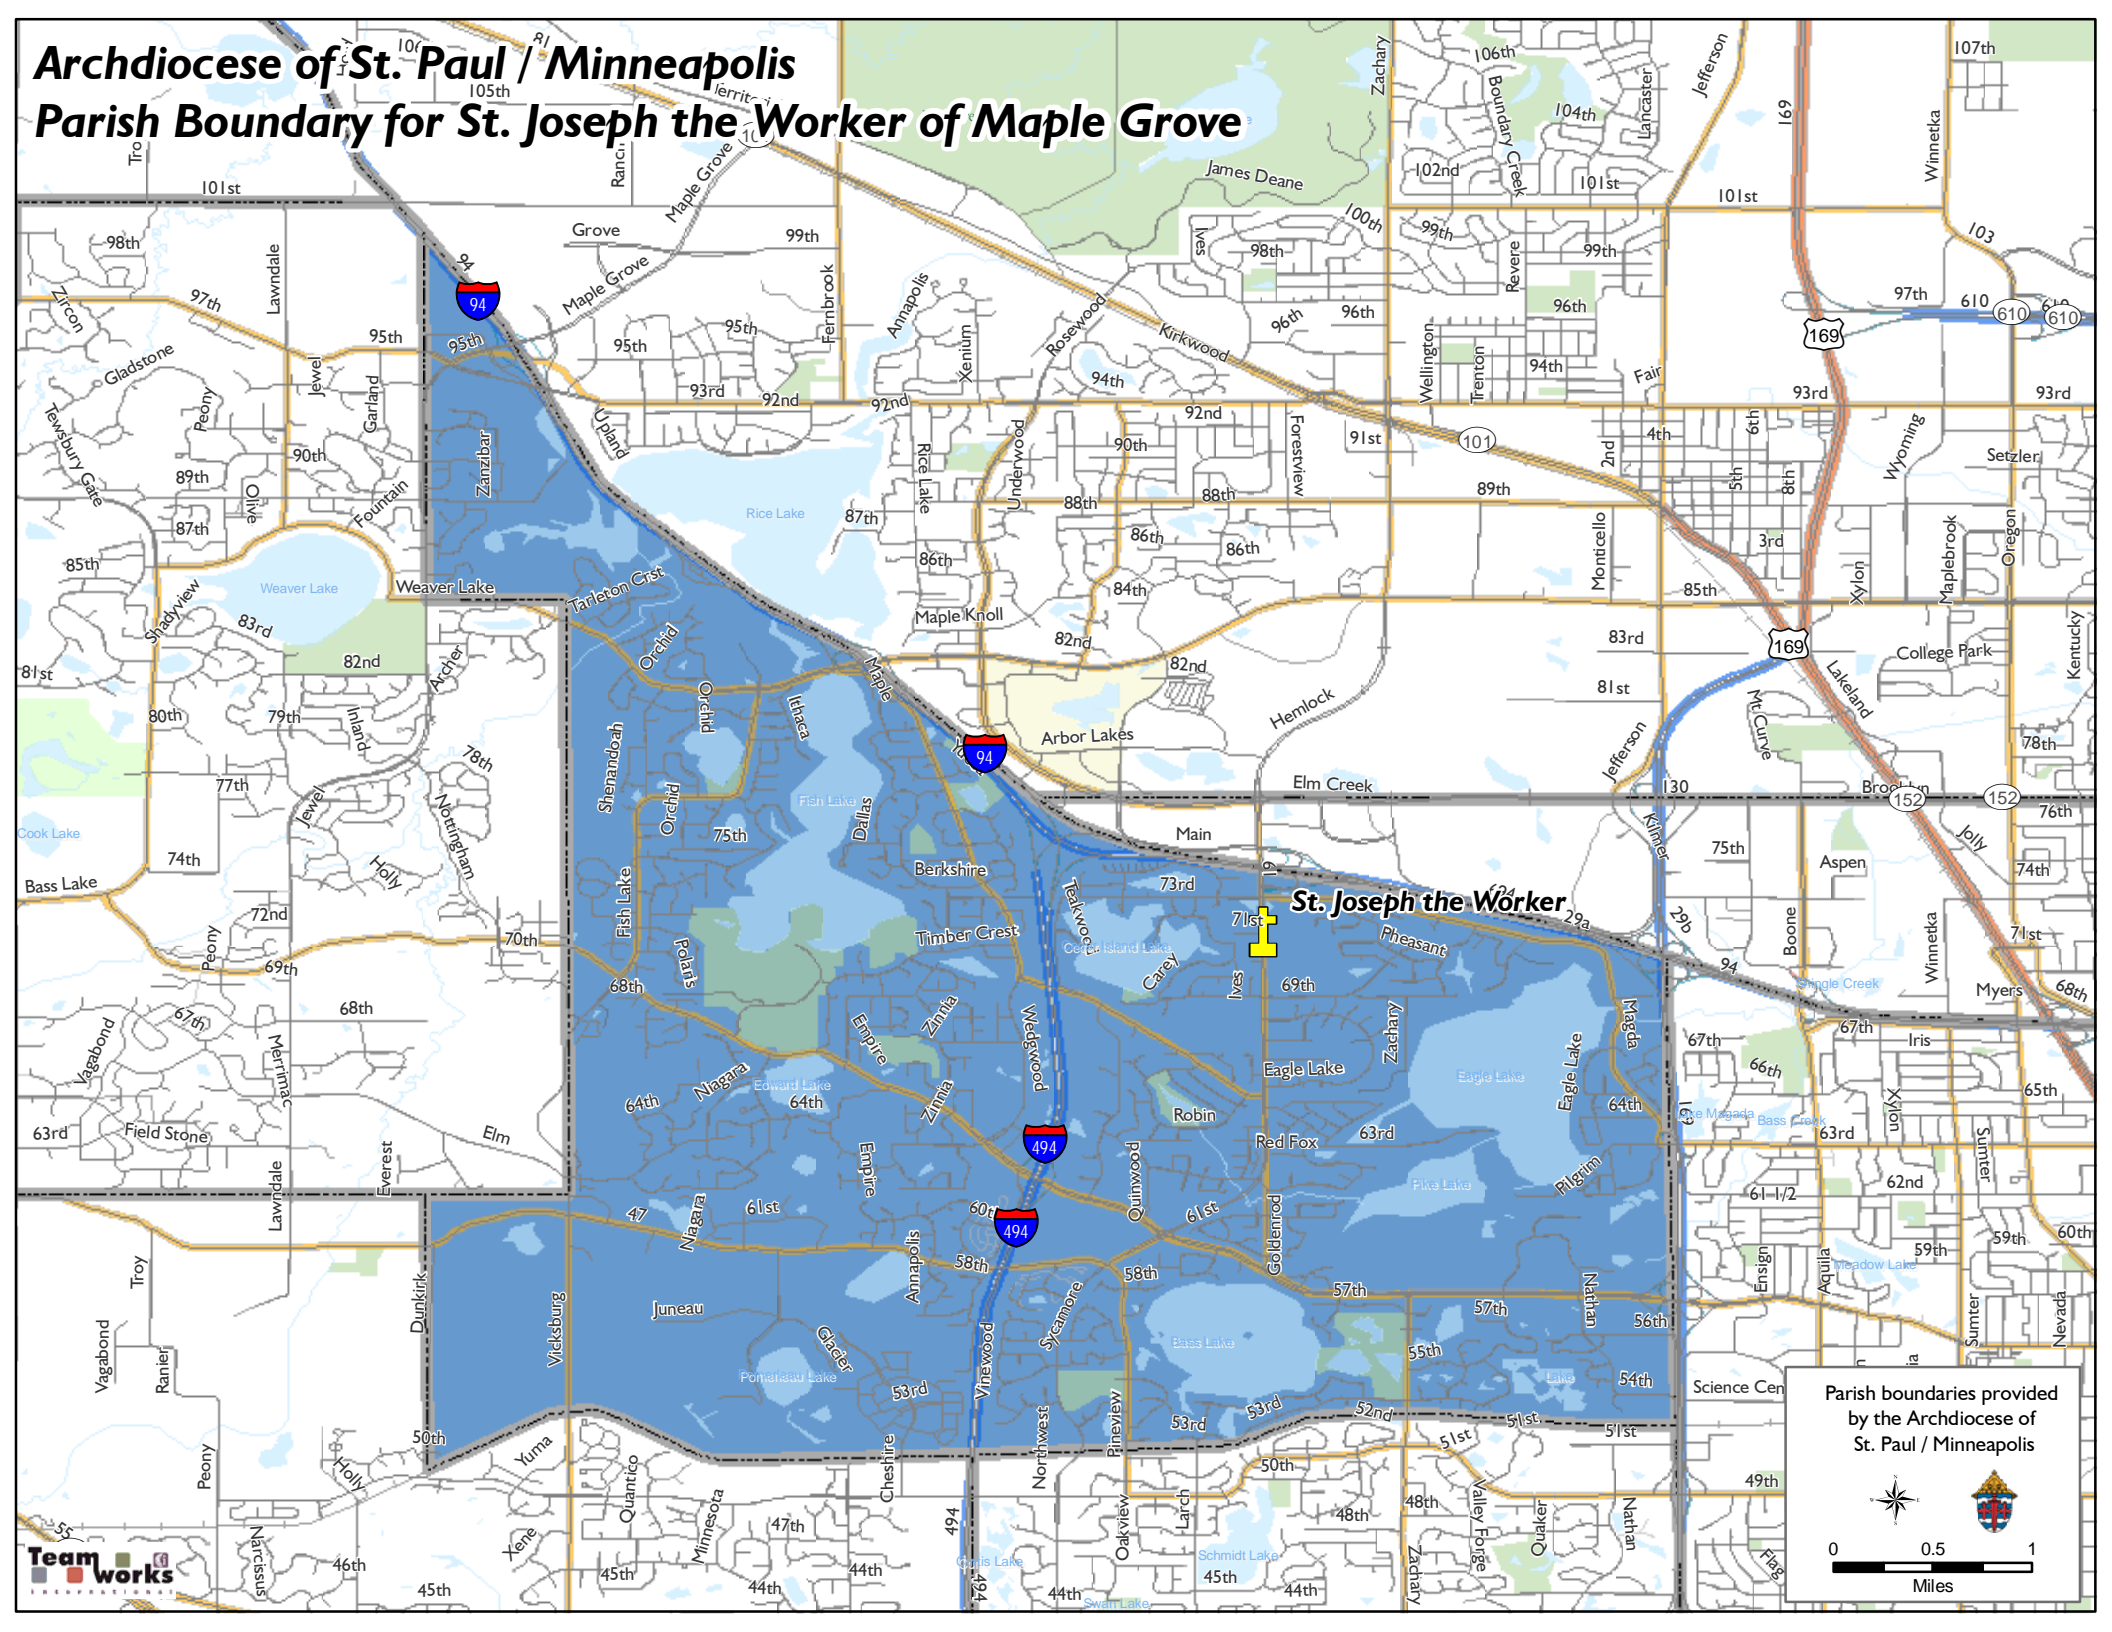

Archdiocese of St. Paul / Minneapolis

Parish Boundary for St. Joseph the Worker of Maple Grove

Parish boundaries provided by the Archdiocese of St. Paul / Minneapolis

0 0.5 1 Miles