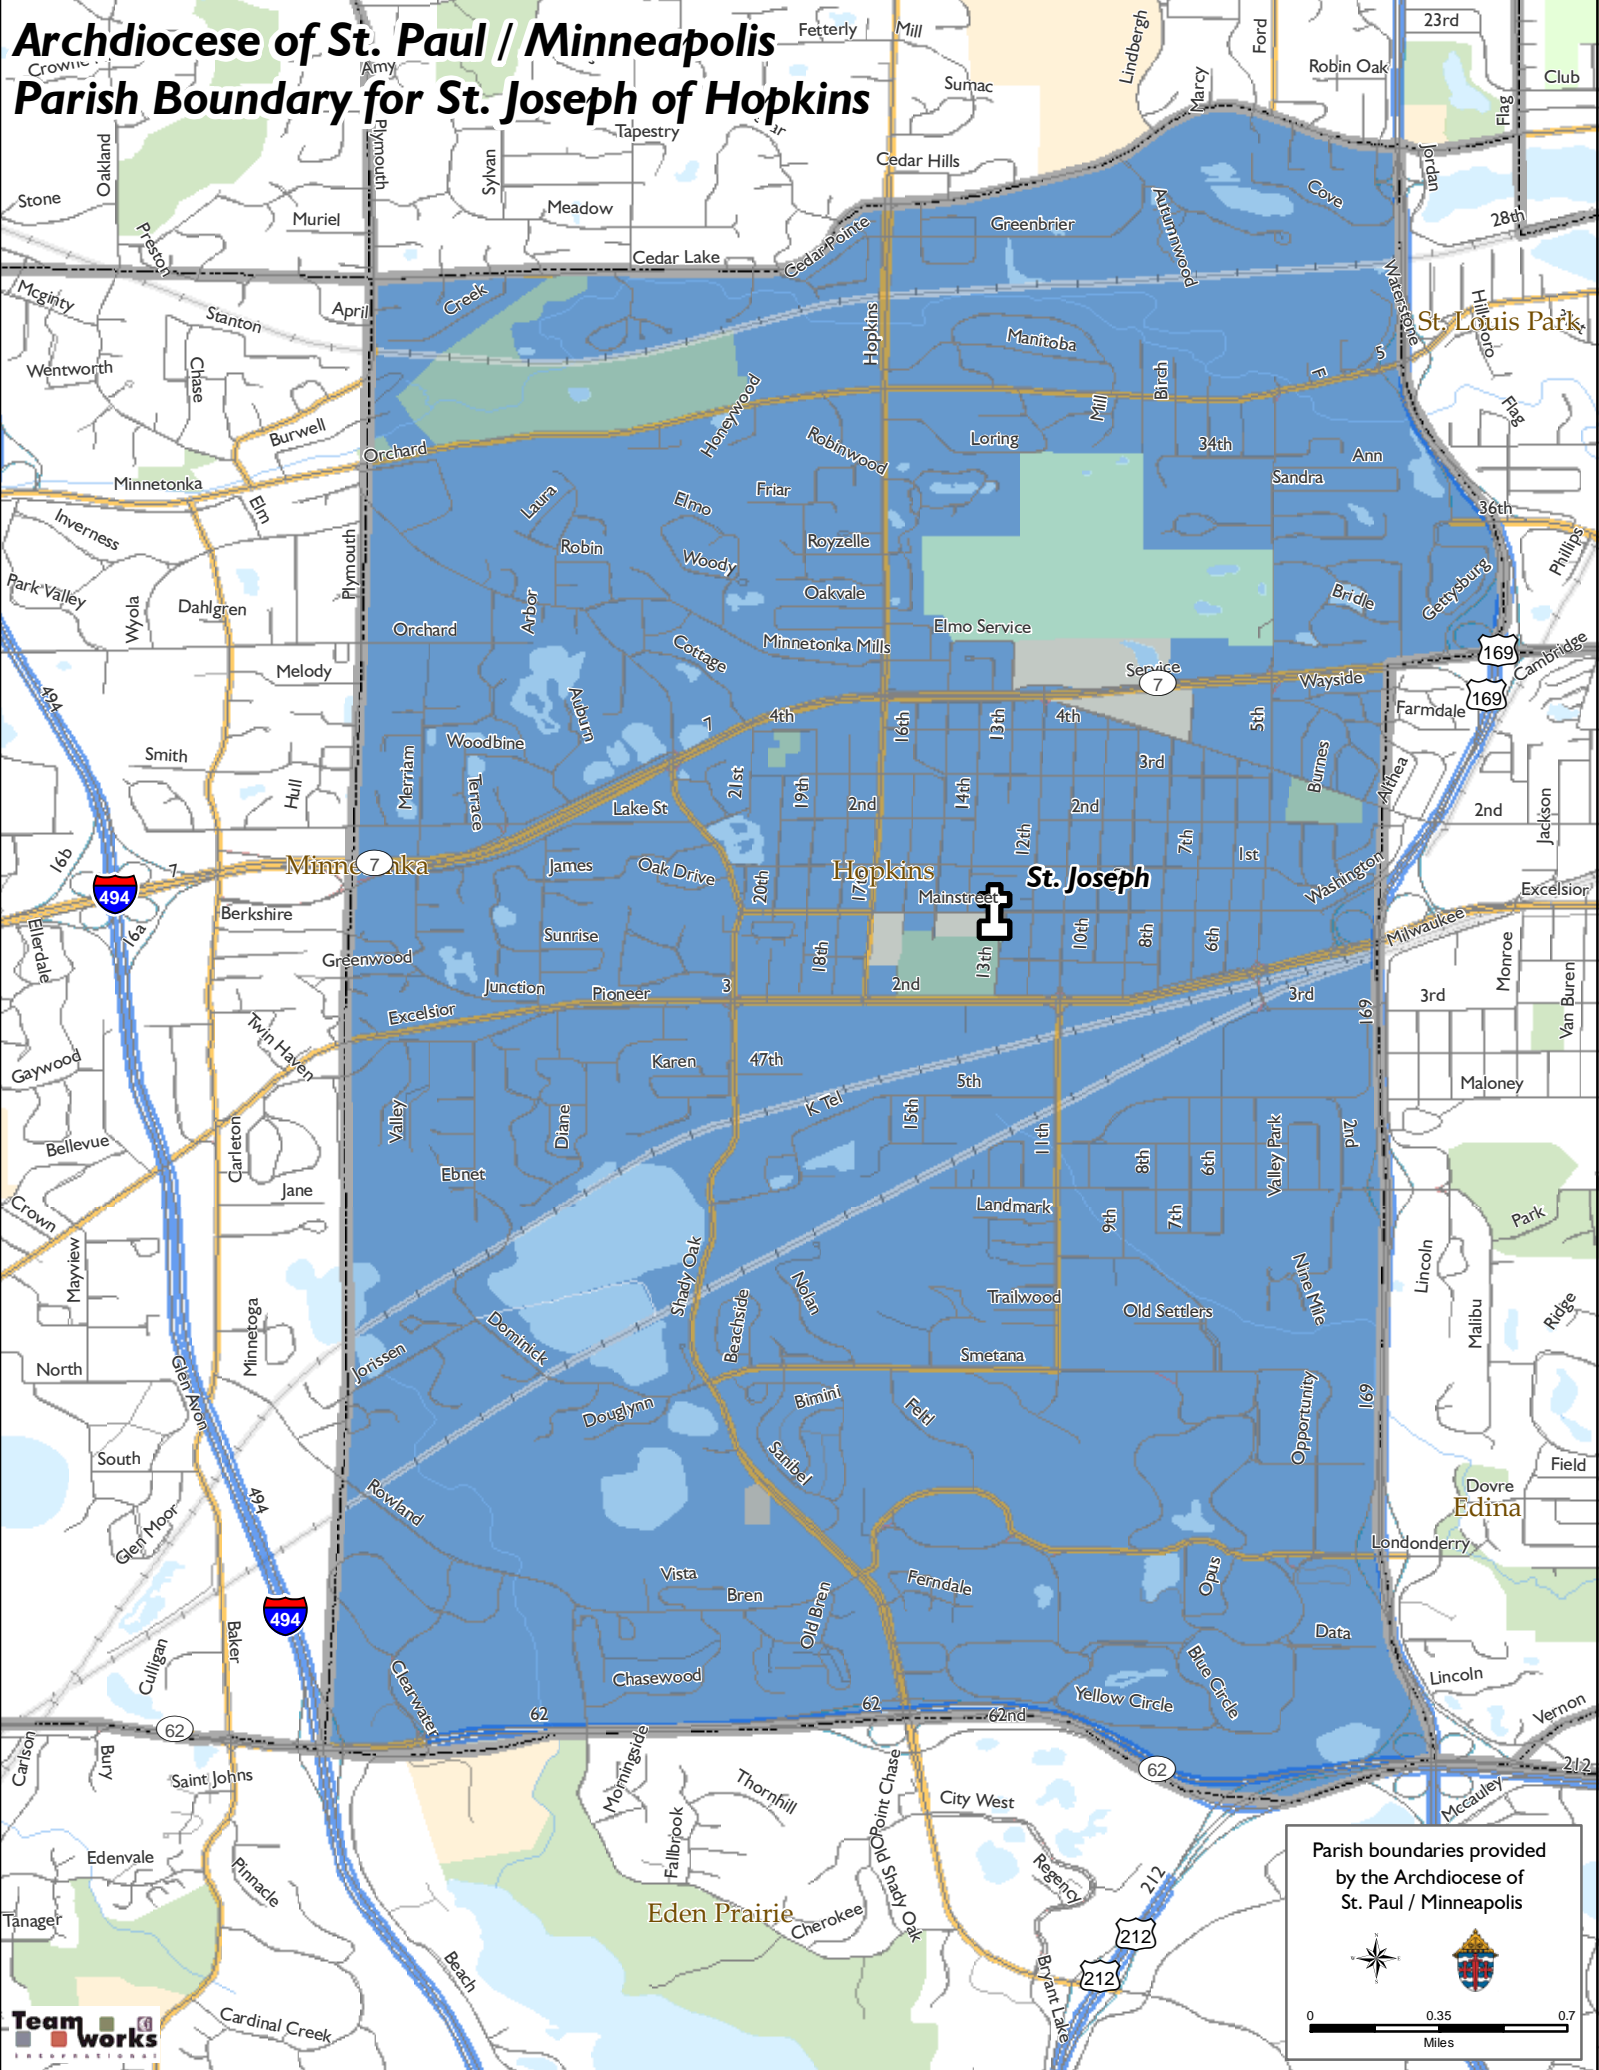

Archdiocese of St. Paul / Minneapolis

Parish Boundary for St. Joseph of Hopkins

Parish boundaries provided by the Archdiocese of St. Paul / Minneapolis