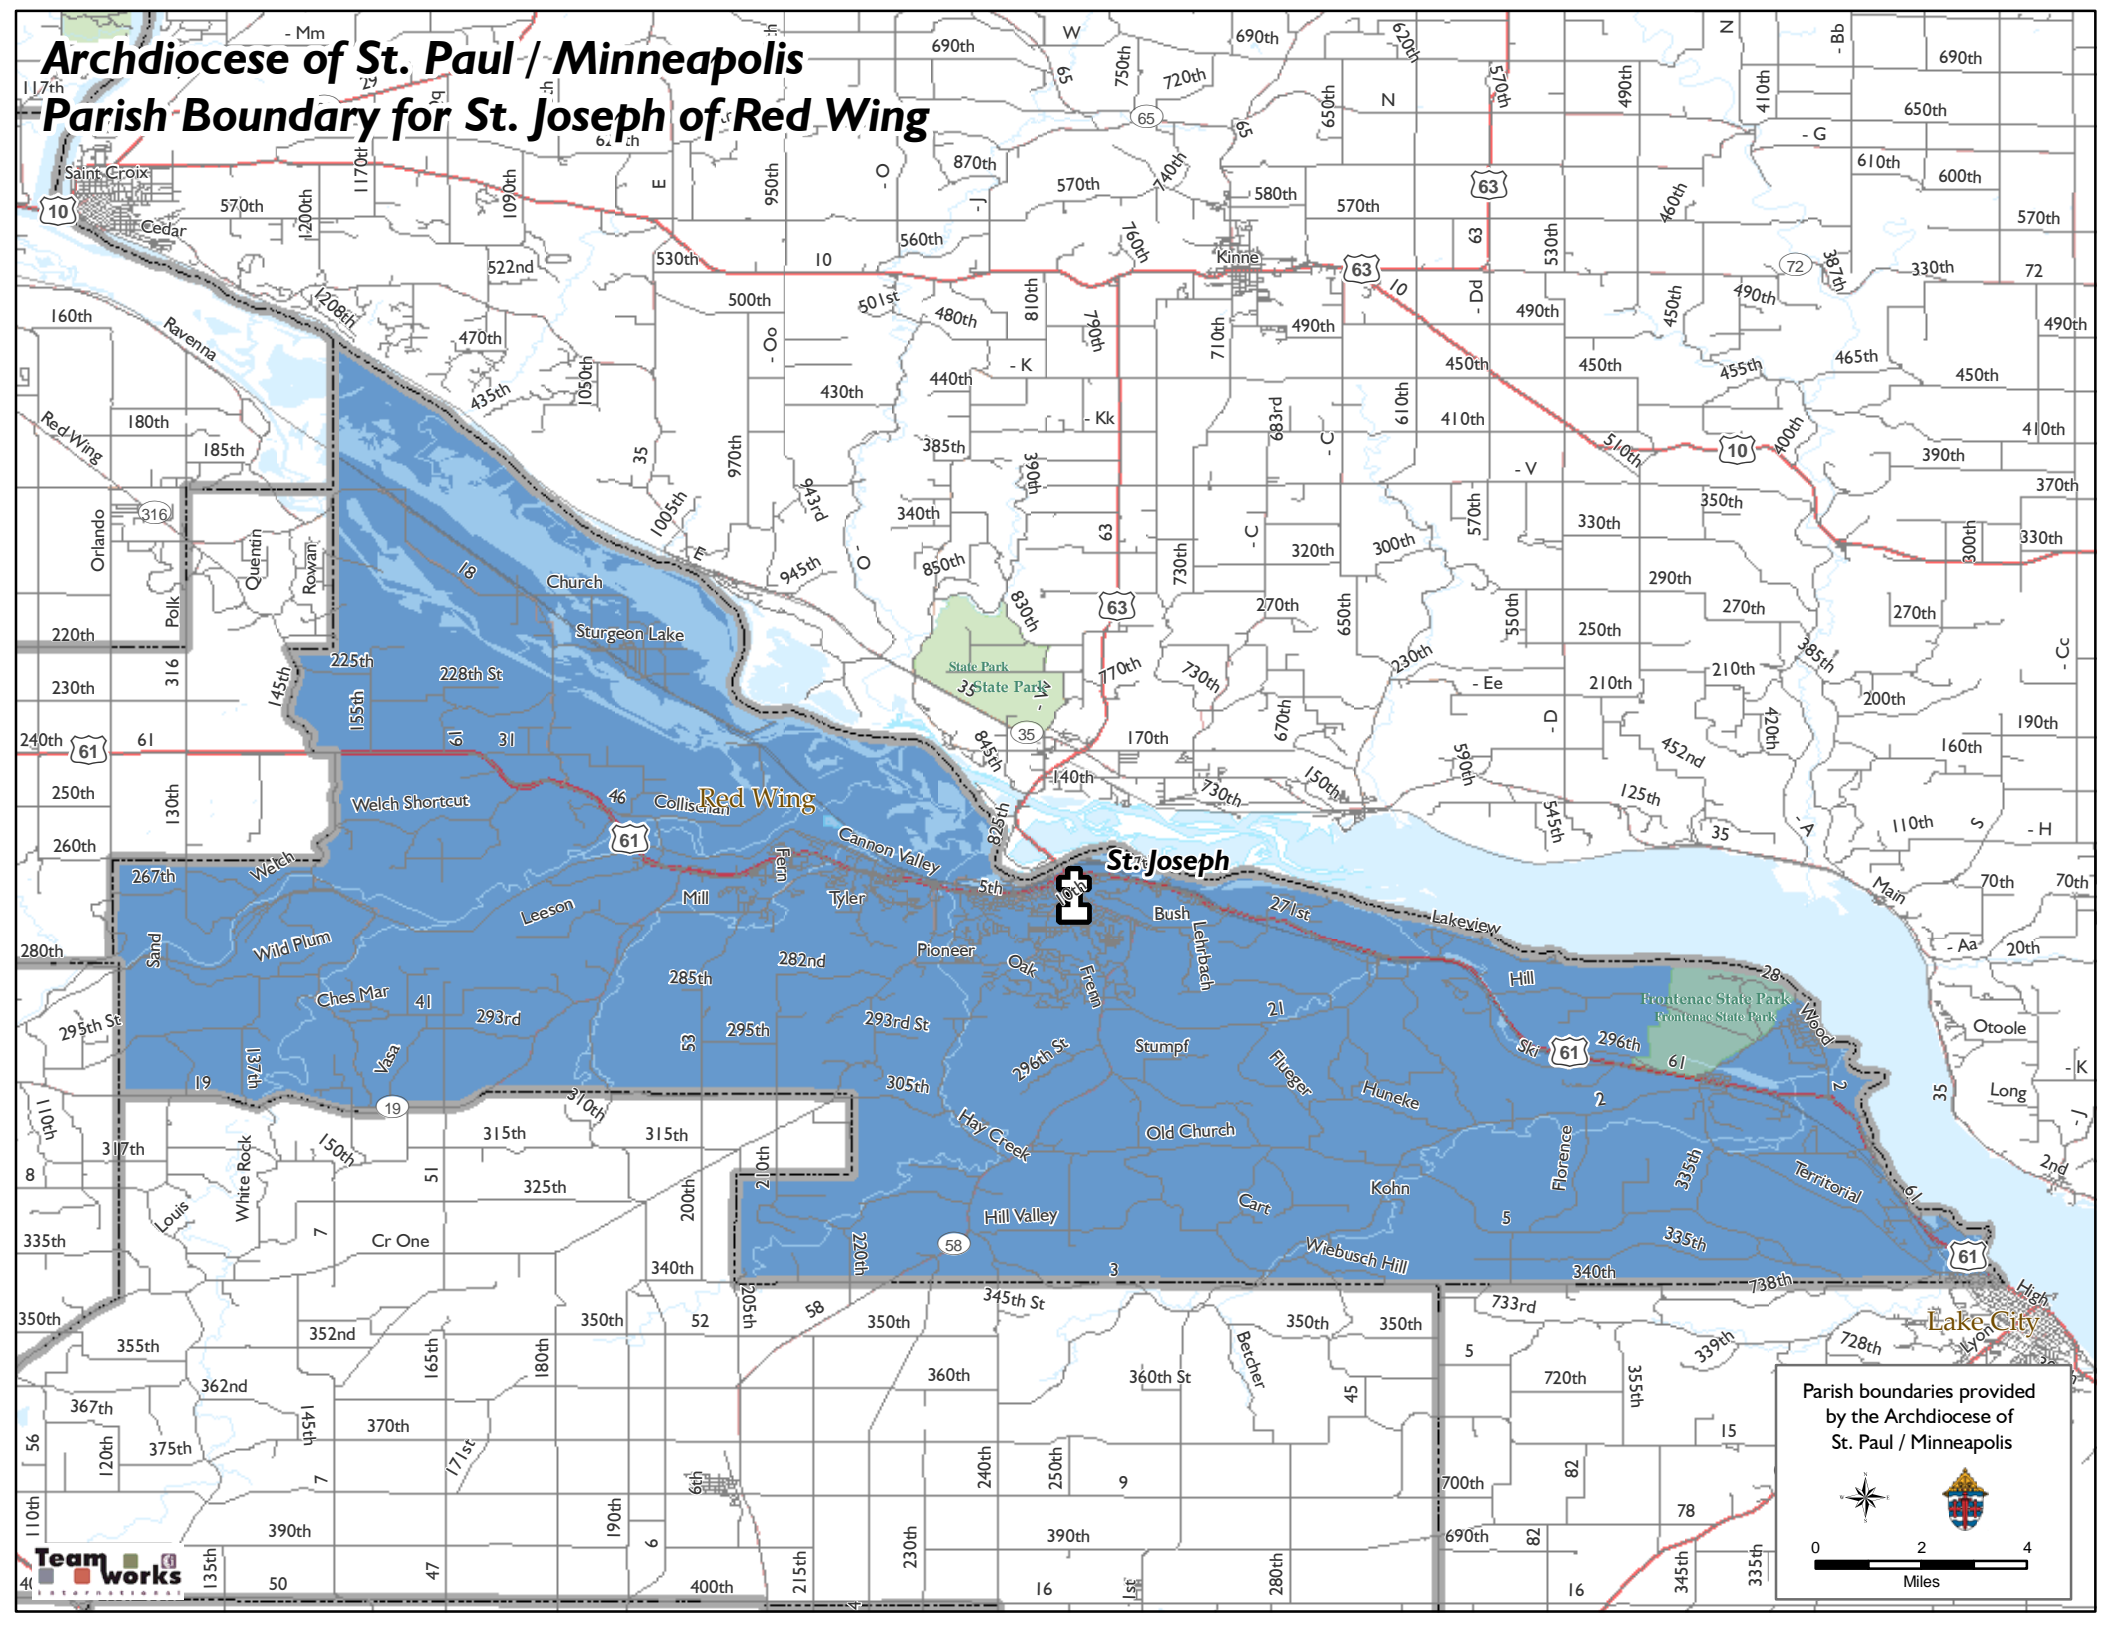

# Archdiocese of St. Paul / Minneapolis

## Parish Boundary for St. Joseph of Red Wing

Parish boundaries provided by the Archdiocese of St. Paul / Minneapolis

0 2 4  
Miles