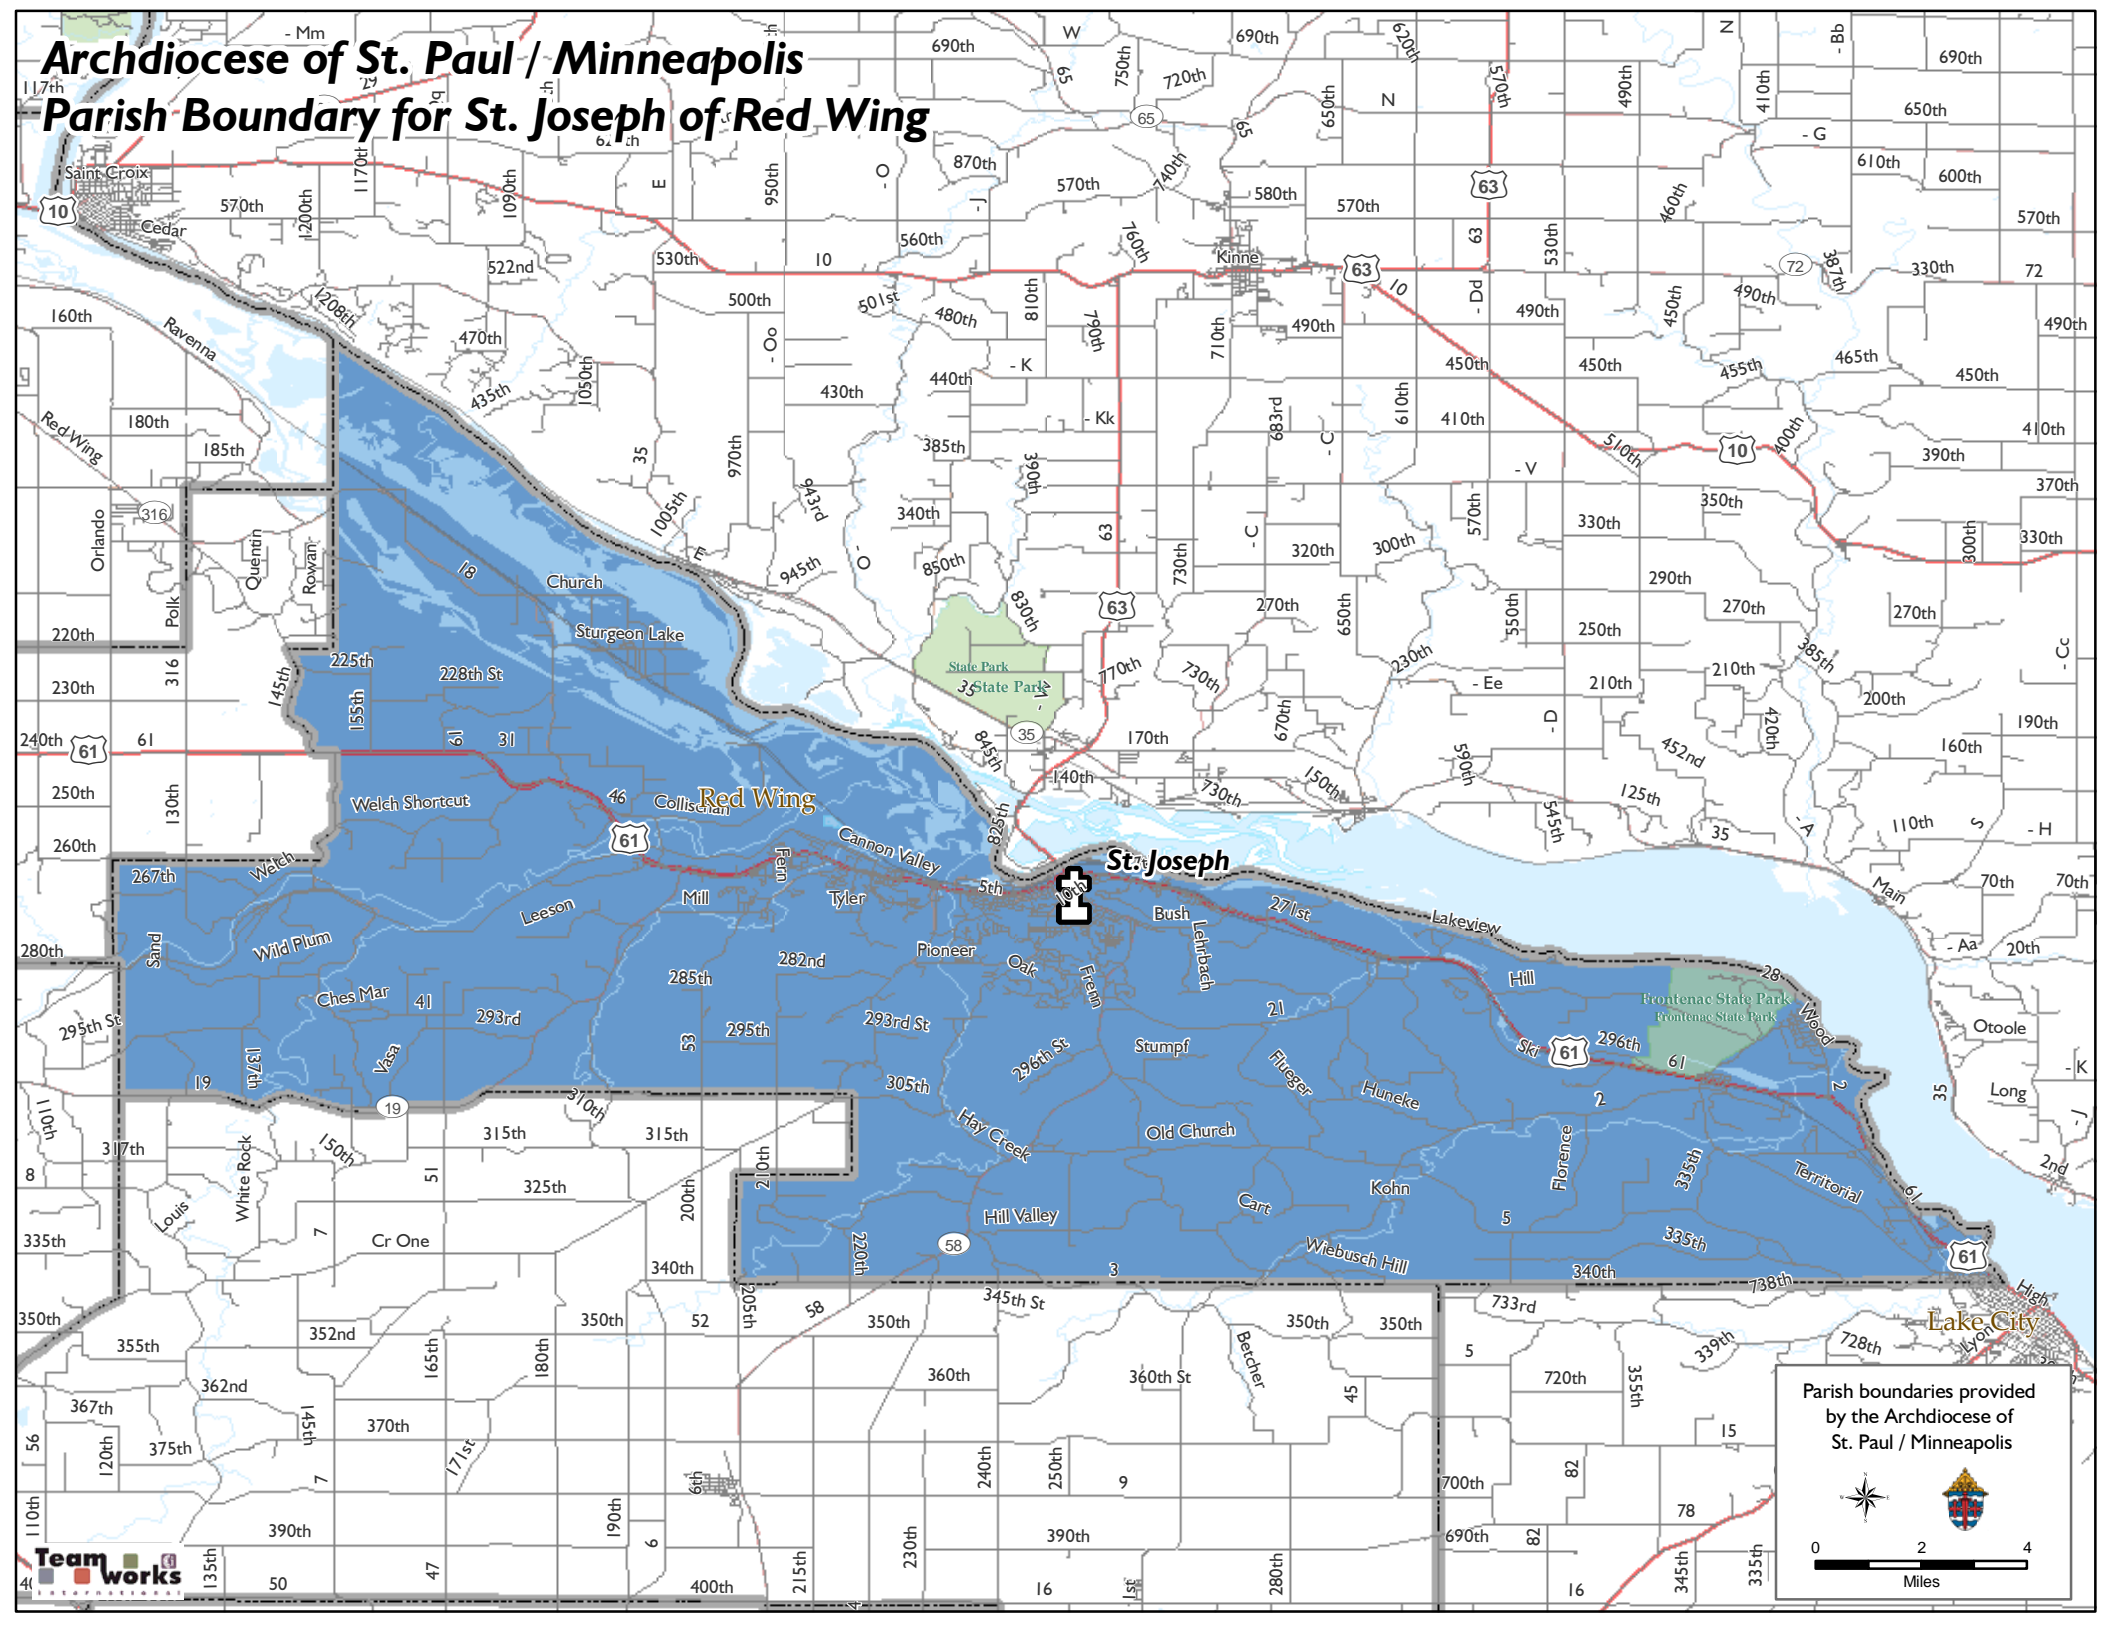

# Archdiocese of St. Paul / Minneapolis

## Parish Boundary for St. Joseph of Red Wing

Parish boundaries provided by the Archdiocese of St. Paul / Minneapolis

0 2 4 Miles