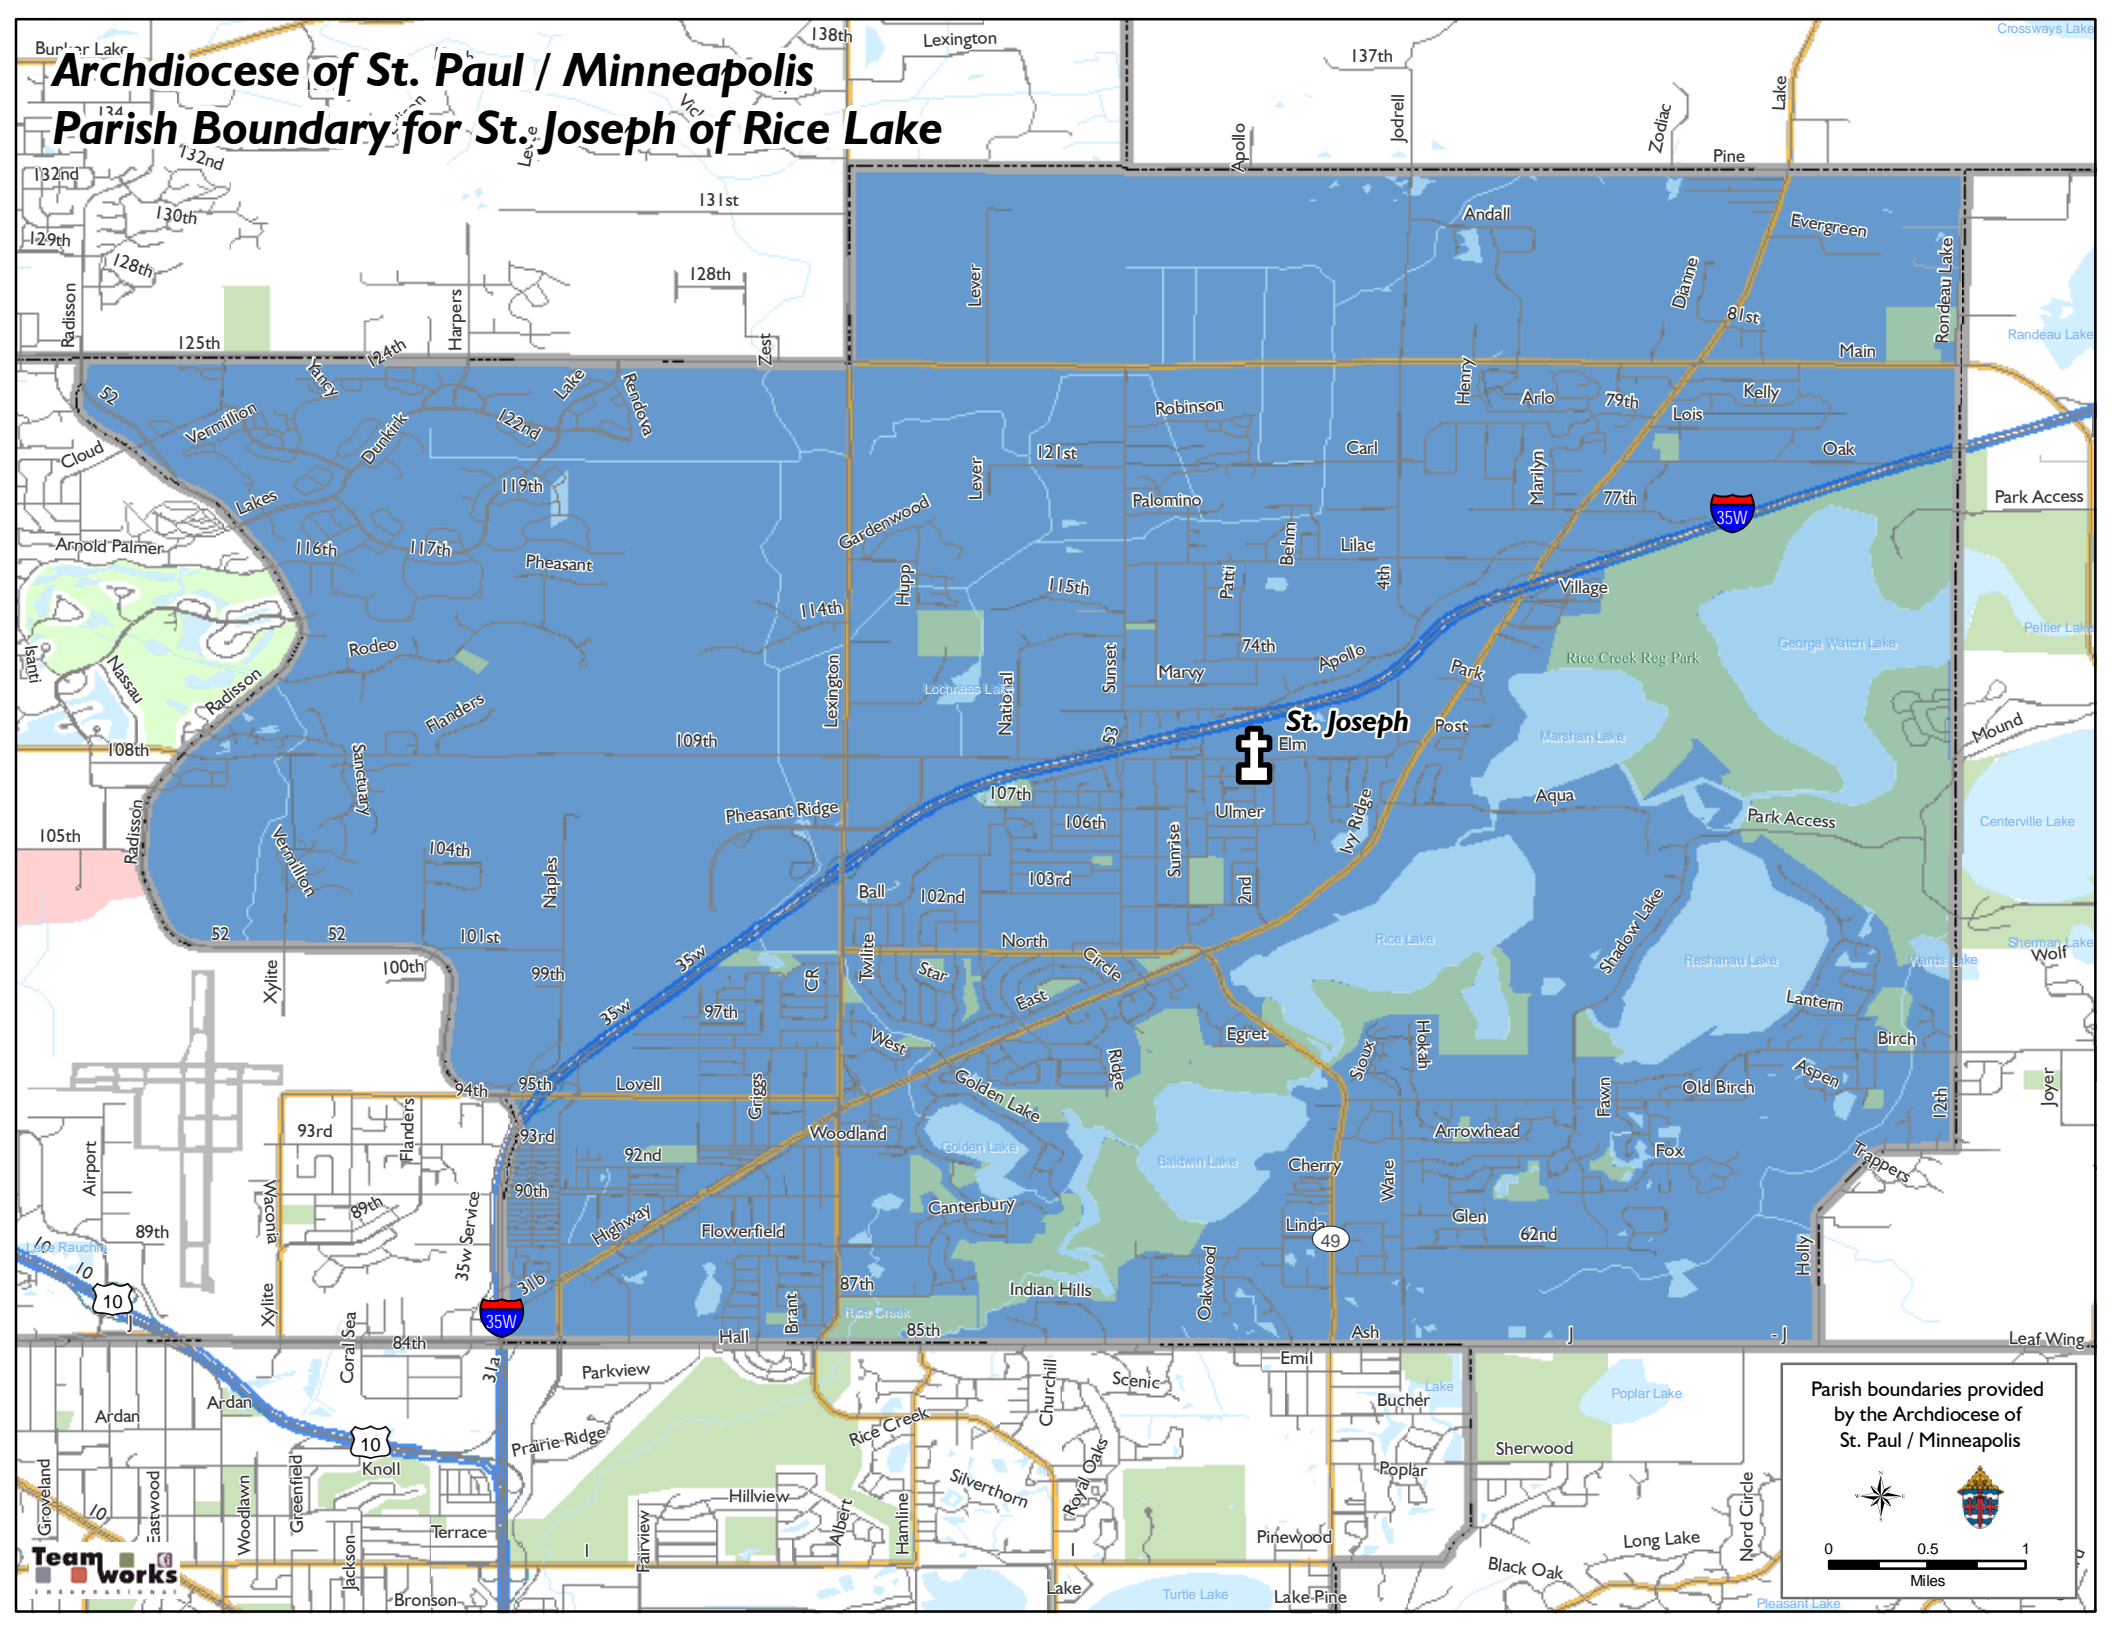

Archdiocese of St. Paul / Minneapolis

Parish Boundary for St. Joseph of Rice Lake

Parish boundaries provided by the Archdiocese of St. Paul / Minneapolis

0 0.5 1 Miles