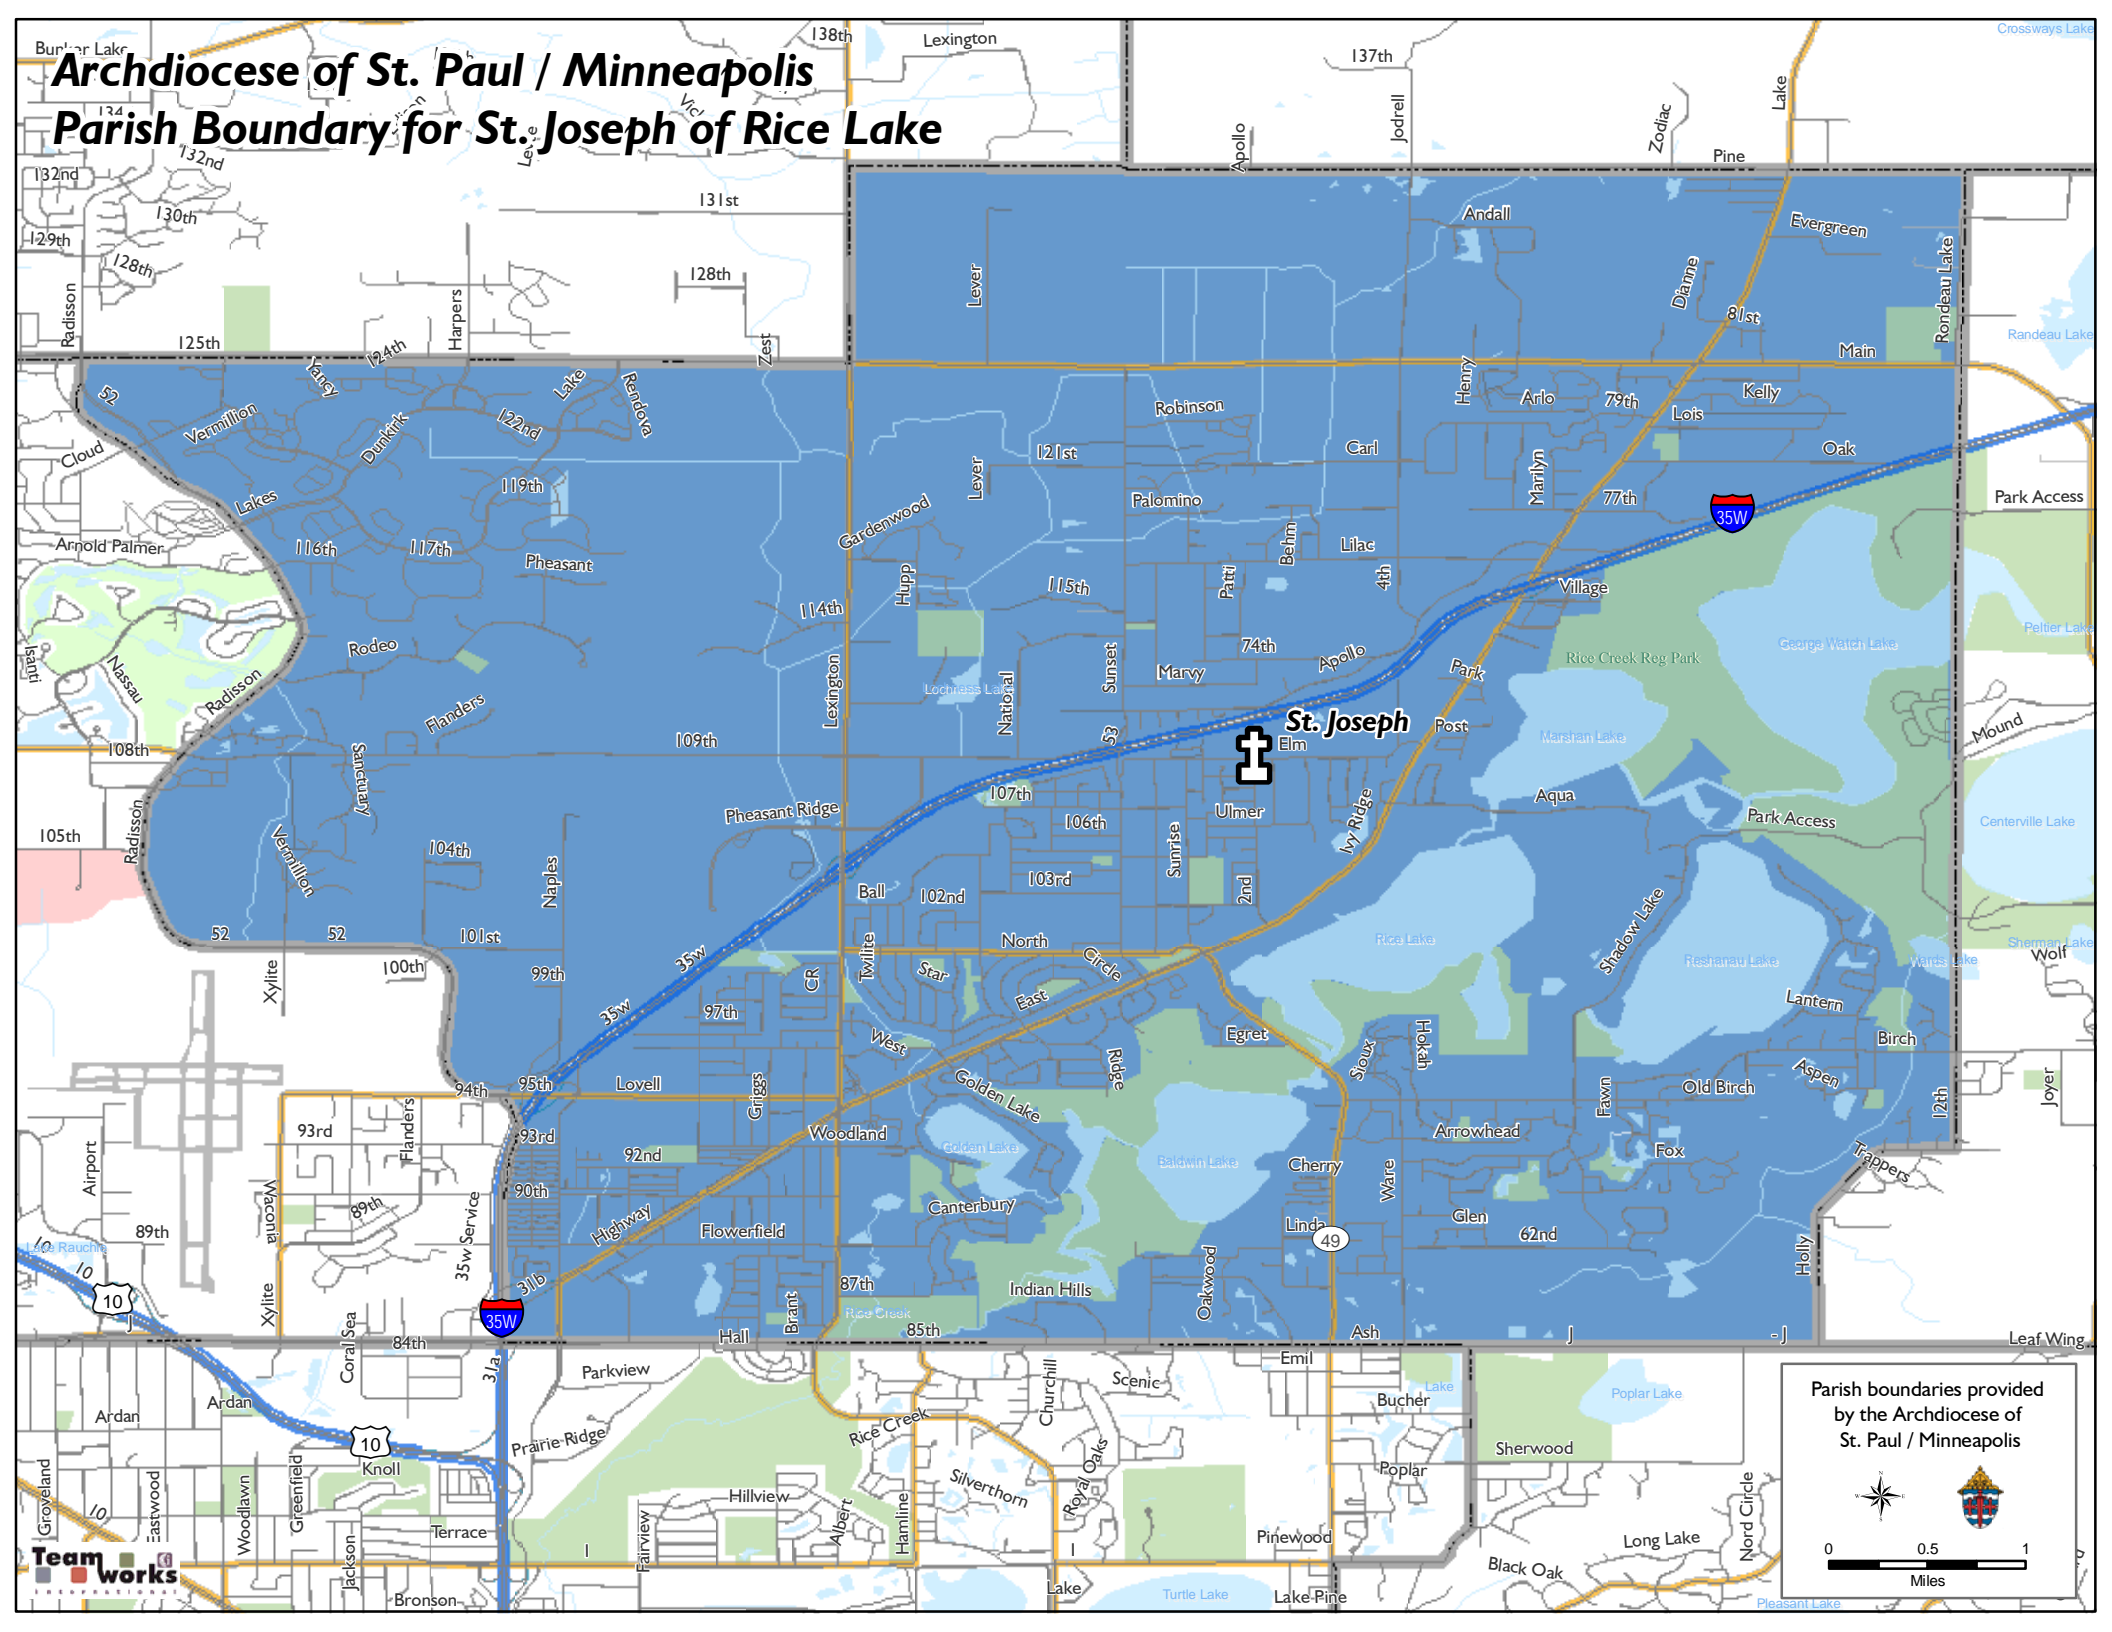

# Archdiocese of St. Paul / Minneapolis

## Parish Boundary for St. Joseph of Rice Lake

Parish boundaries provided by the Archdiocese of St. Paul / Minneapolis

0 0.5 1  
Miles