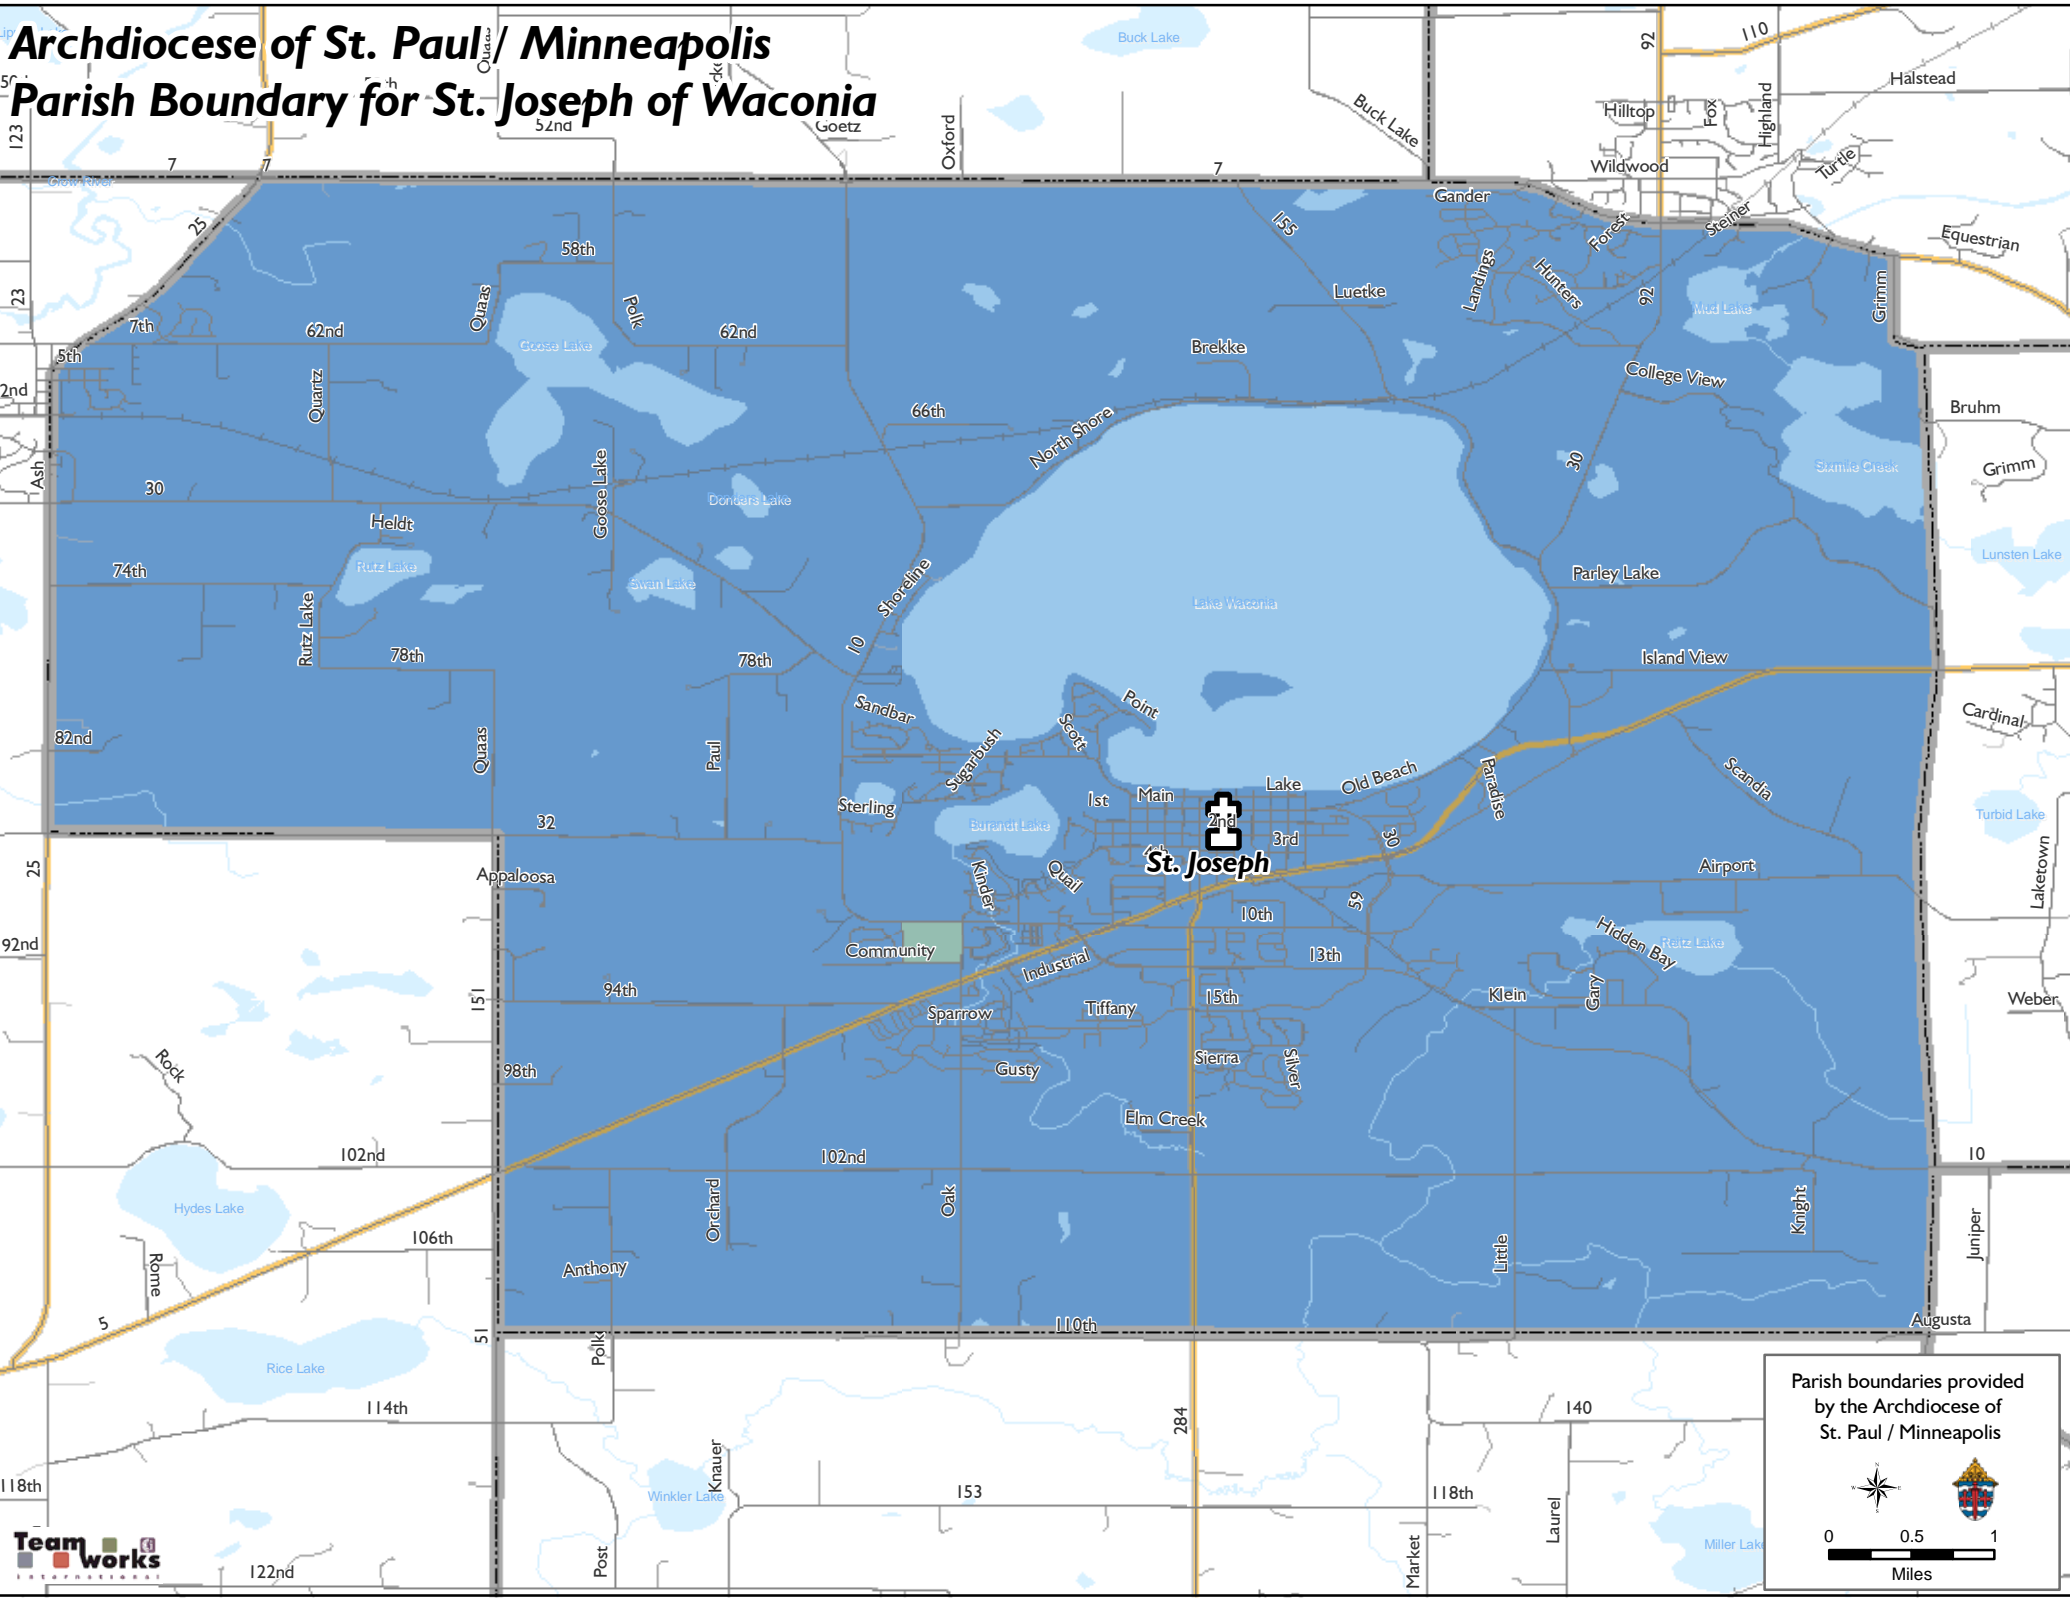

Archdiocese of St. Paul / Minneapolis

Parish Boundary for St. Joseph of Waconia

Parish boundaries provided by the Archdiocese of St. Paul / Minneapolis

0 0.5 1 Miles