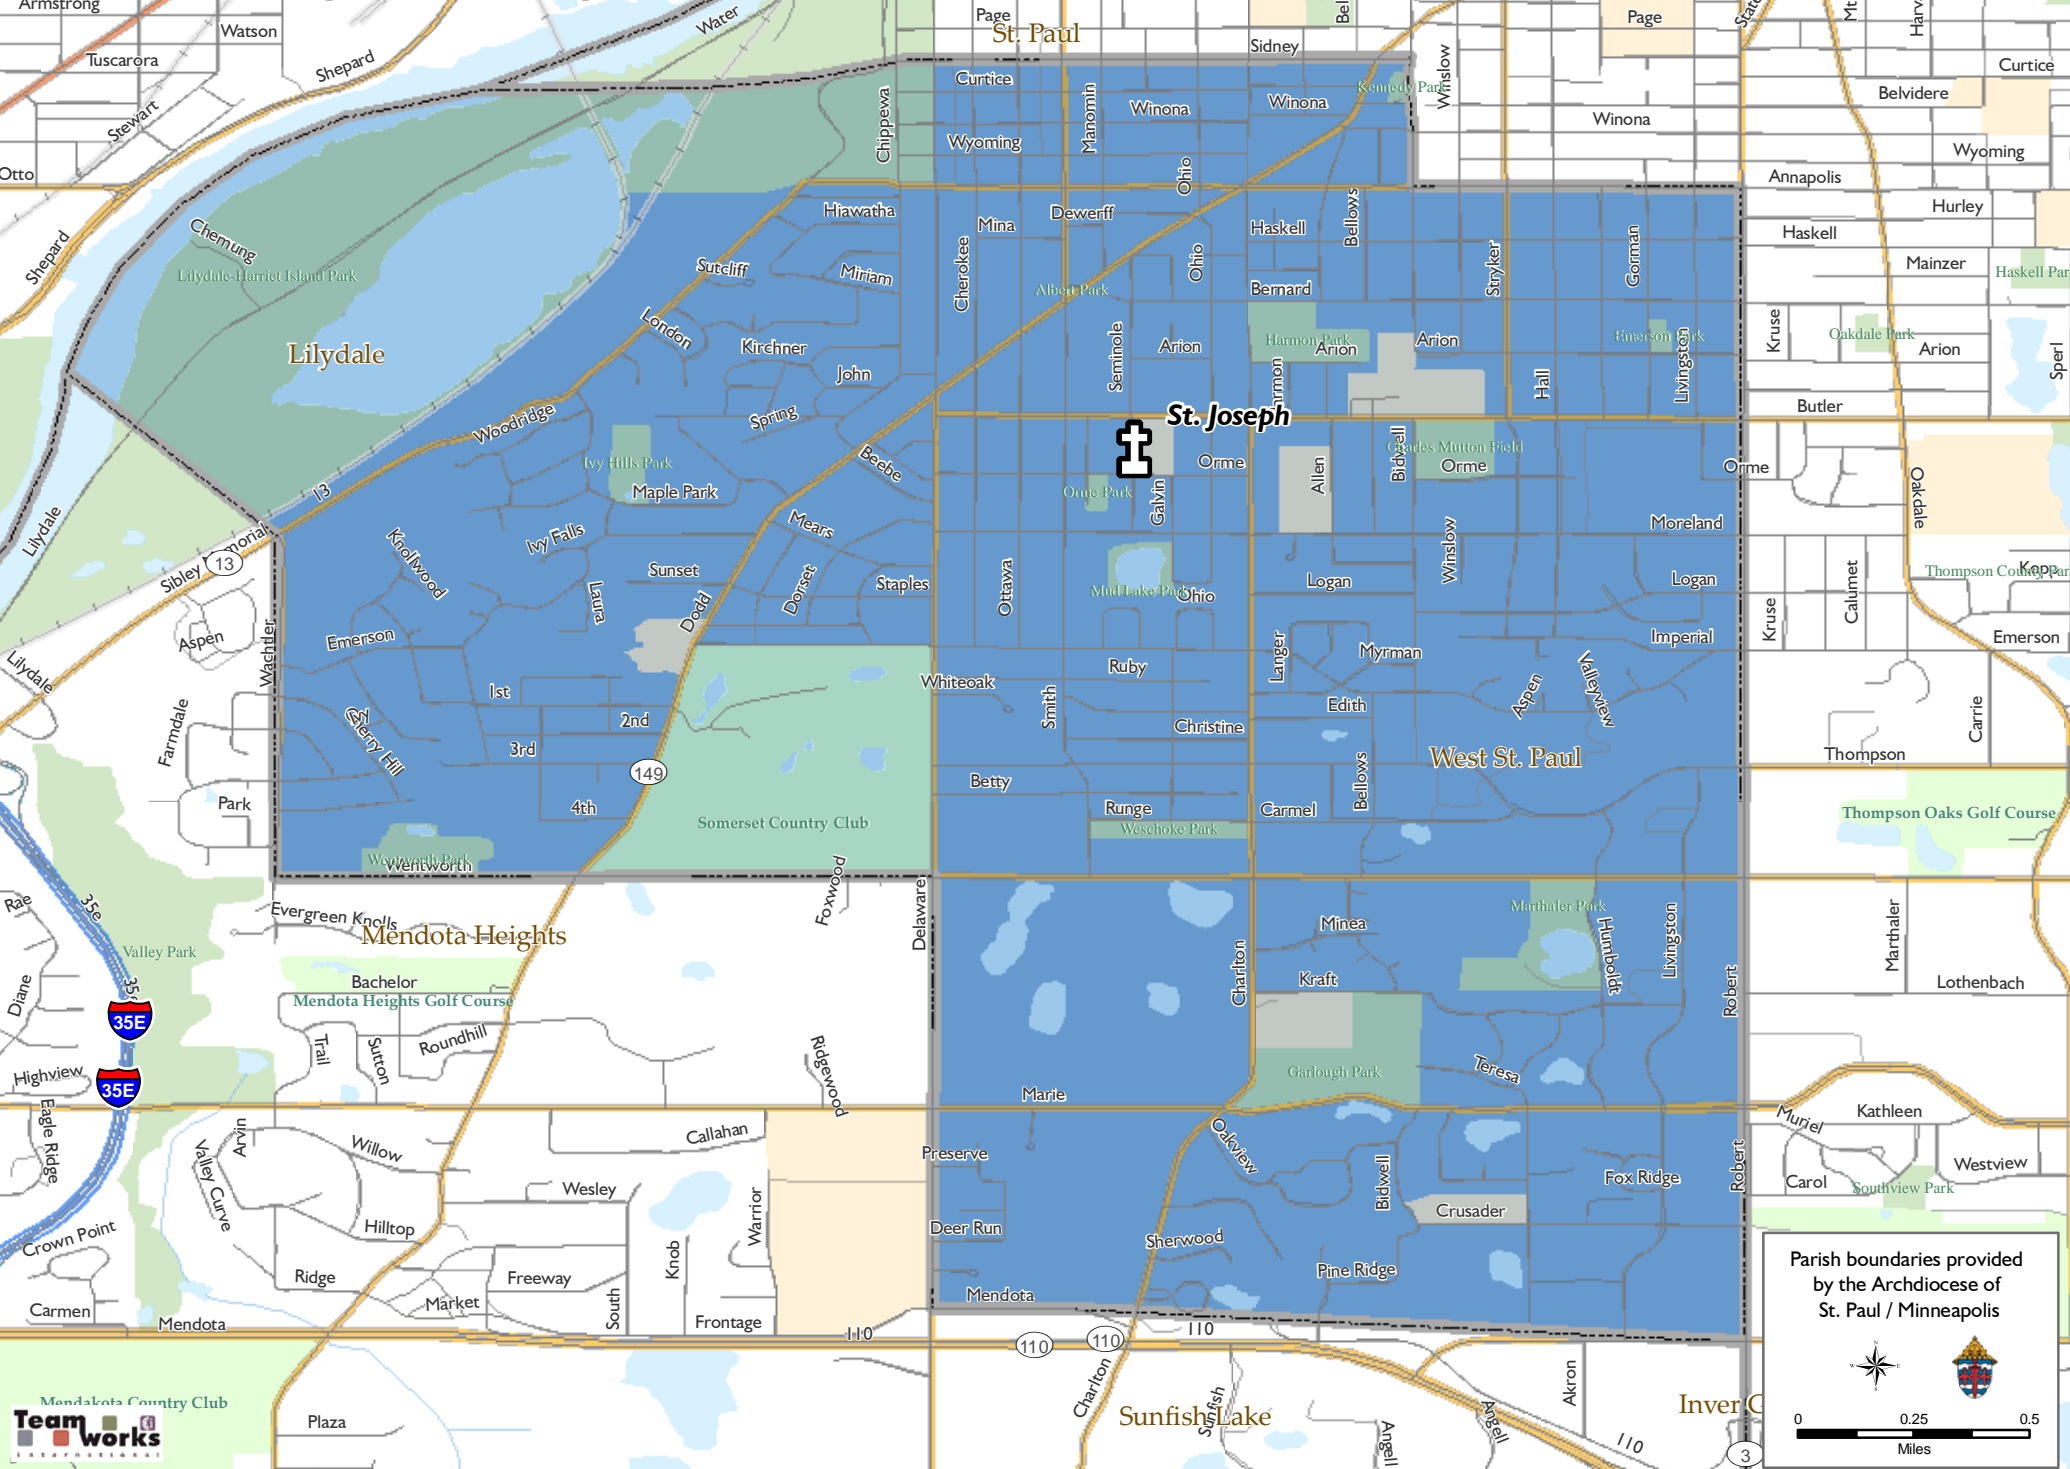

# Archdiocese of St. Paul / Minneapolis

## Parish Boundary for St. Joseph of West St. Paul

Parish boundaries provided by the Archdiocese of St. Paul / Minneapolis

0 0.25 0.5  
Miles