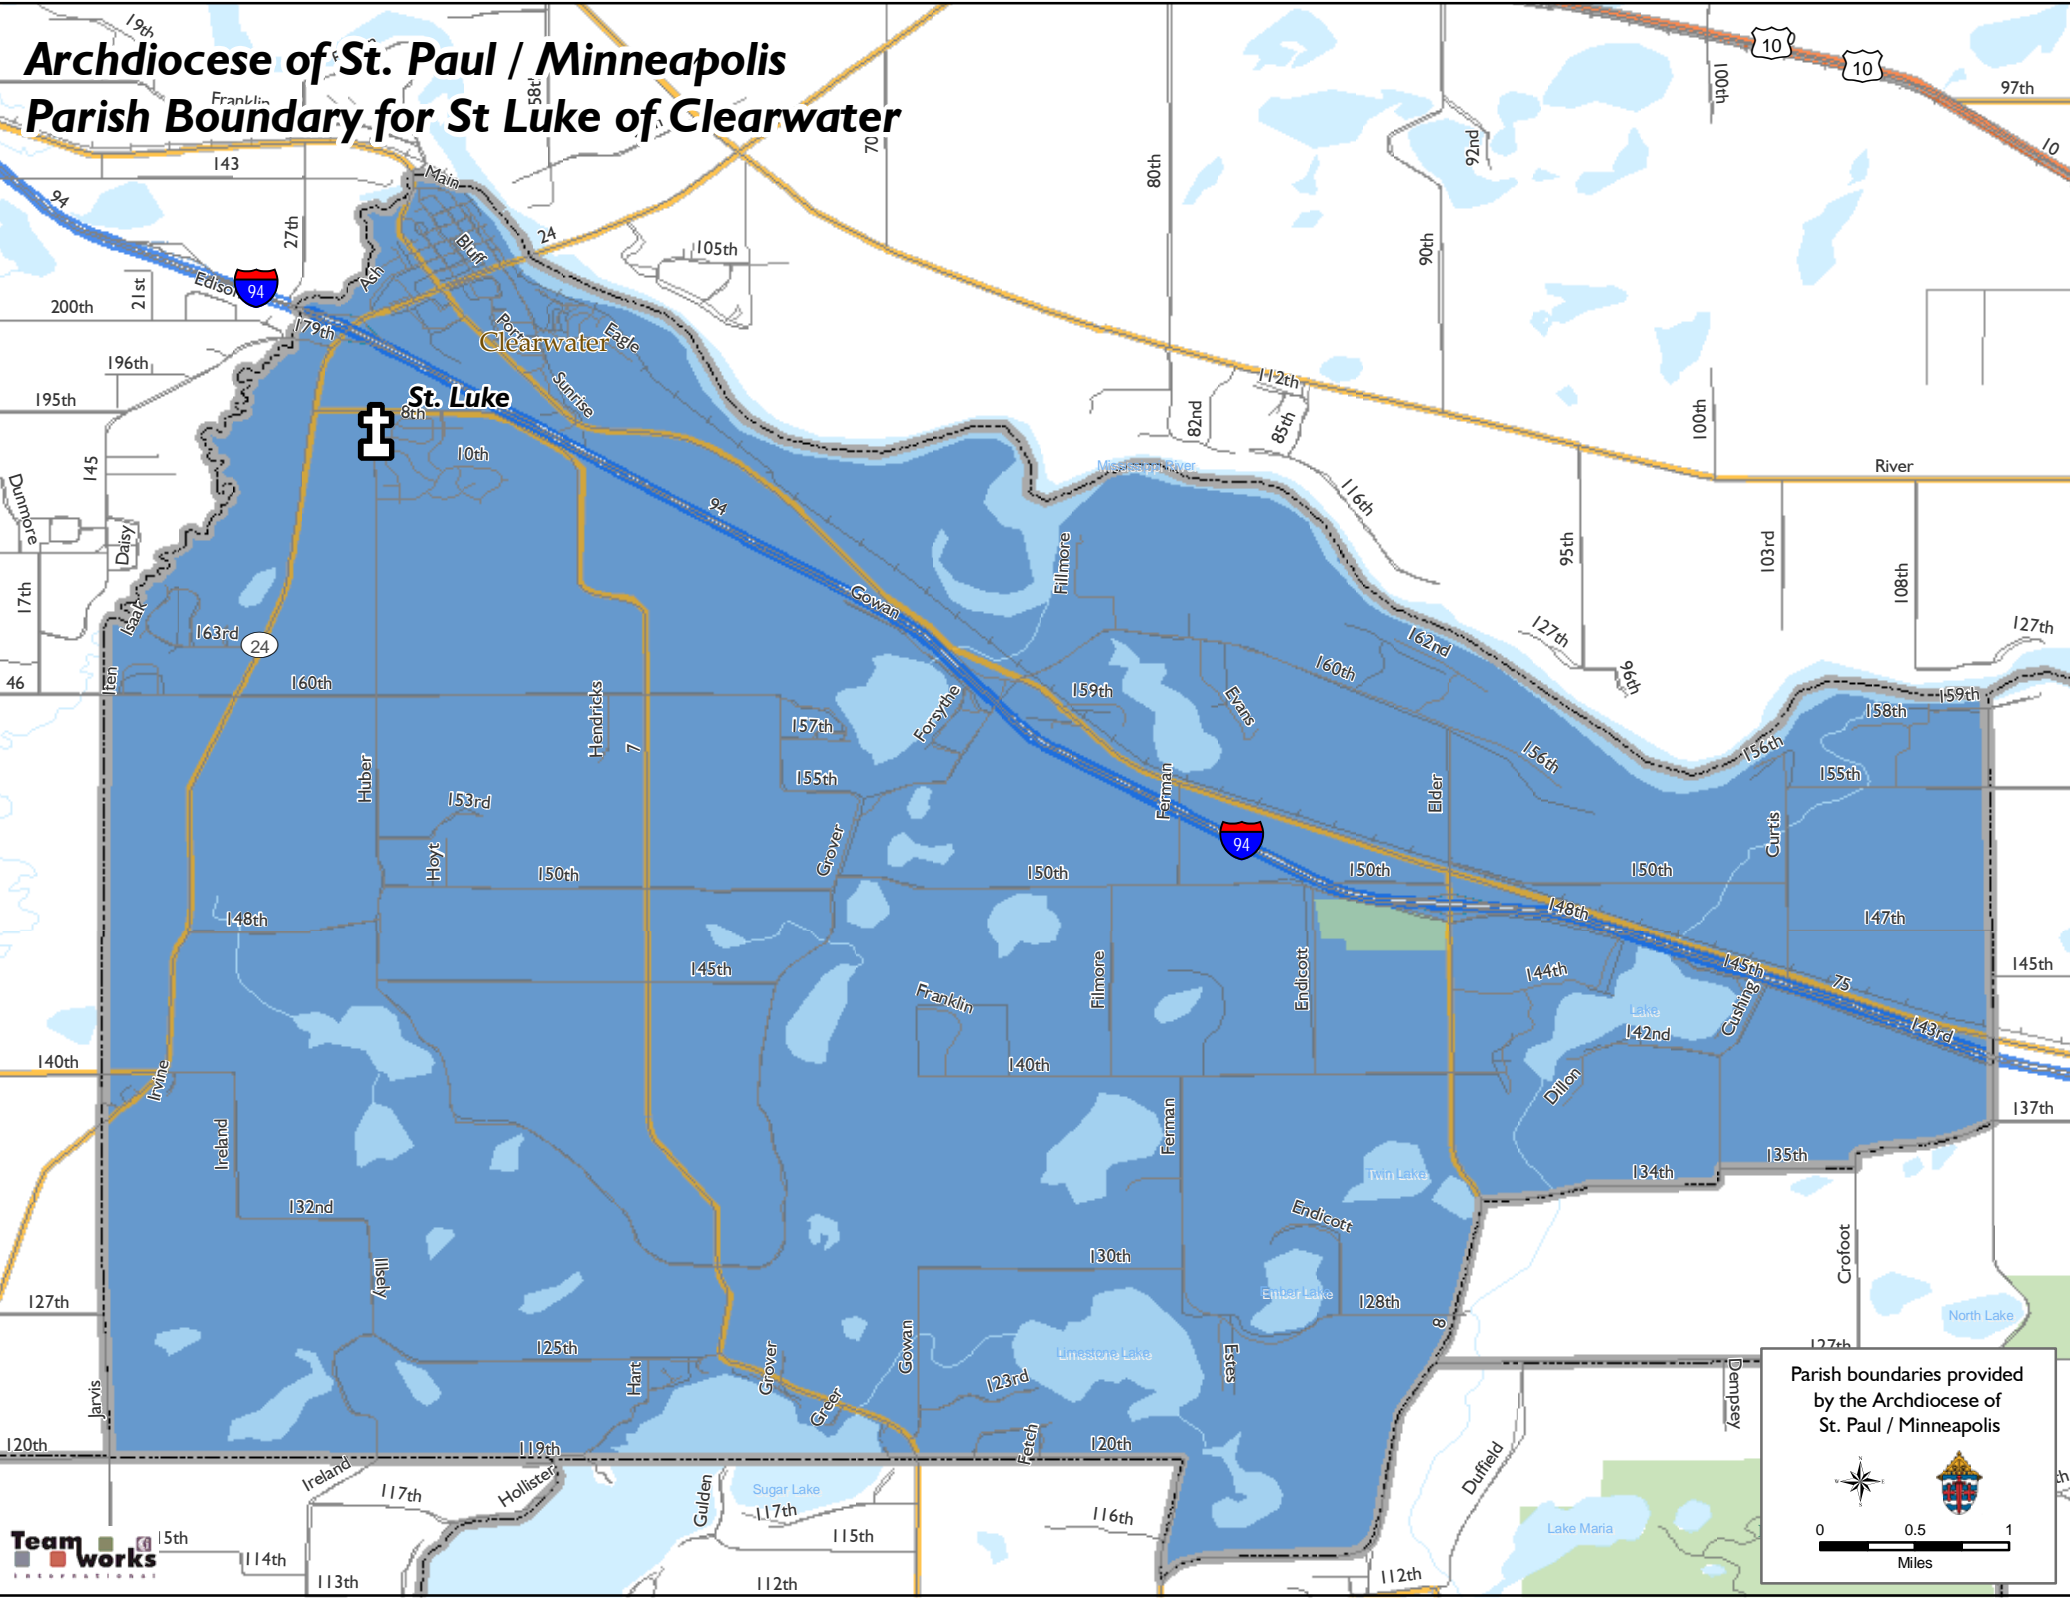

# Archdiocese of St. Paul / Minneapolis Parish Boundary for St Luke of Clearwater

St. Luke

Parish boundaries provided by the Archdiocese of St. Paul / Minneapolis

0 0.5 1 Miles