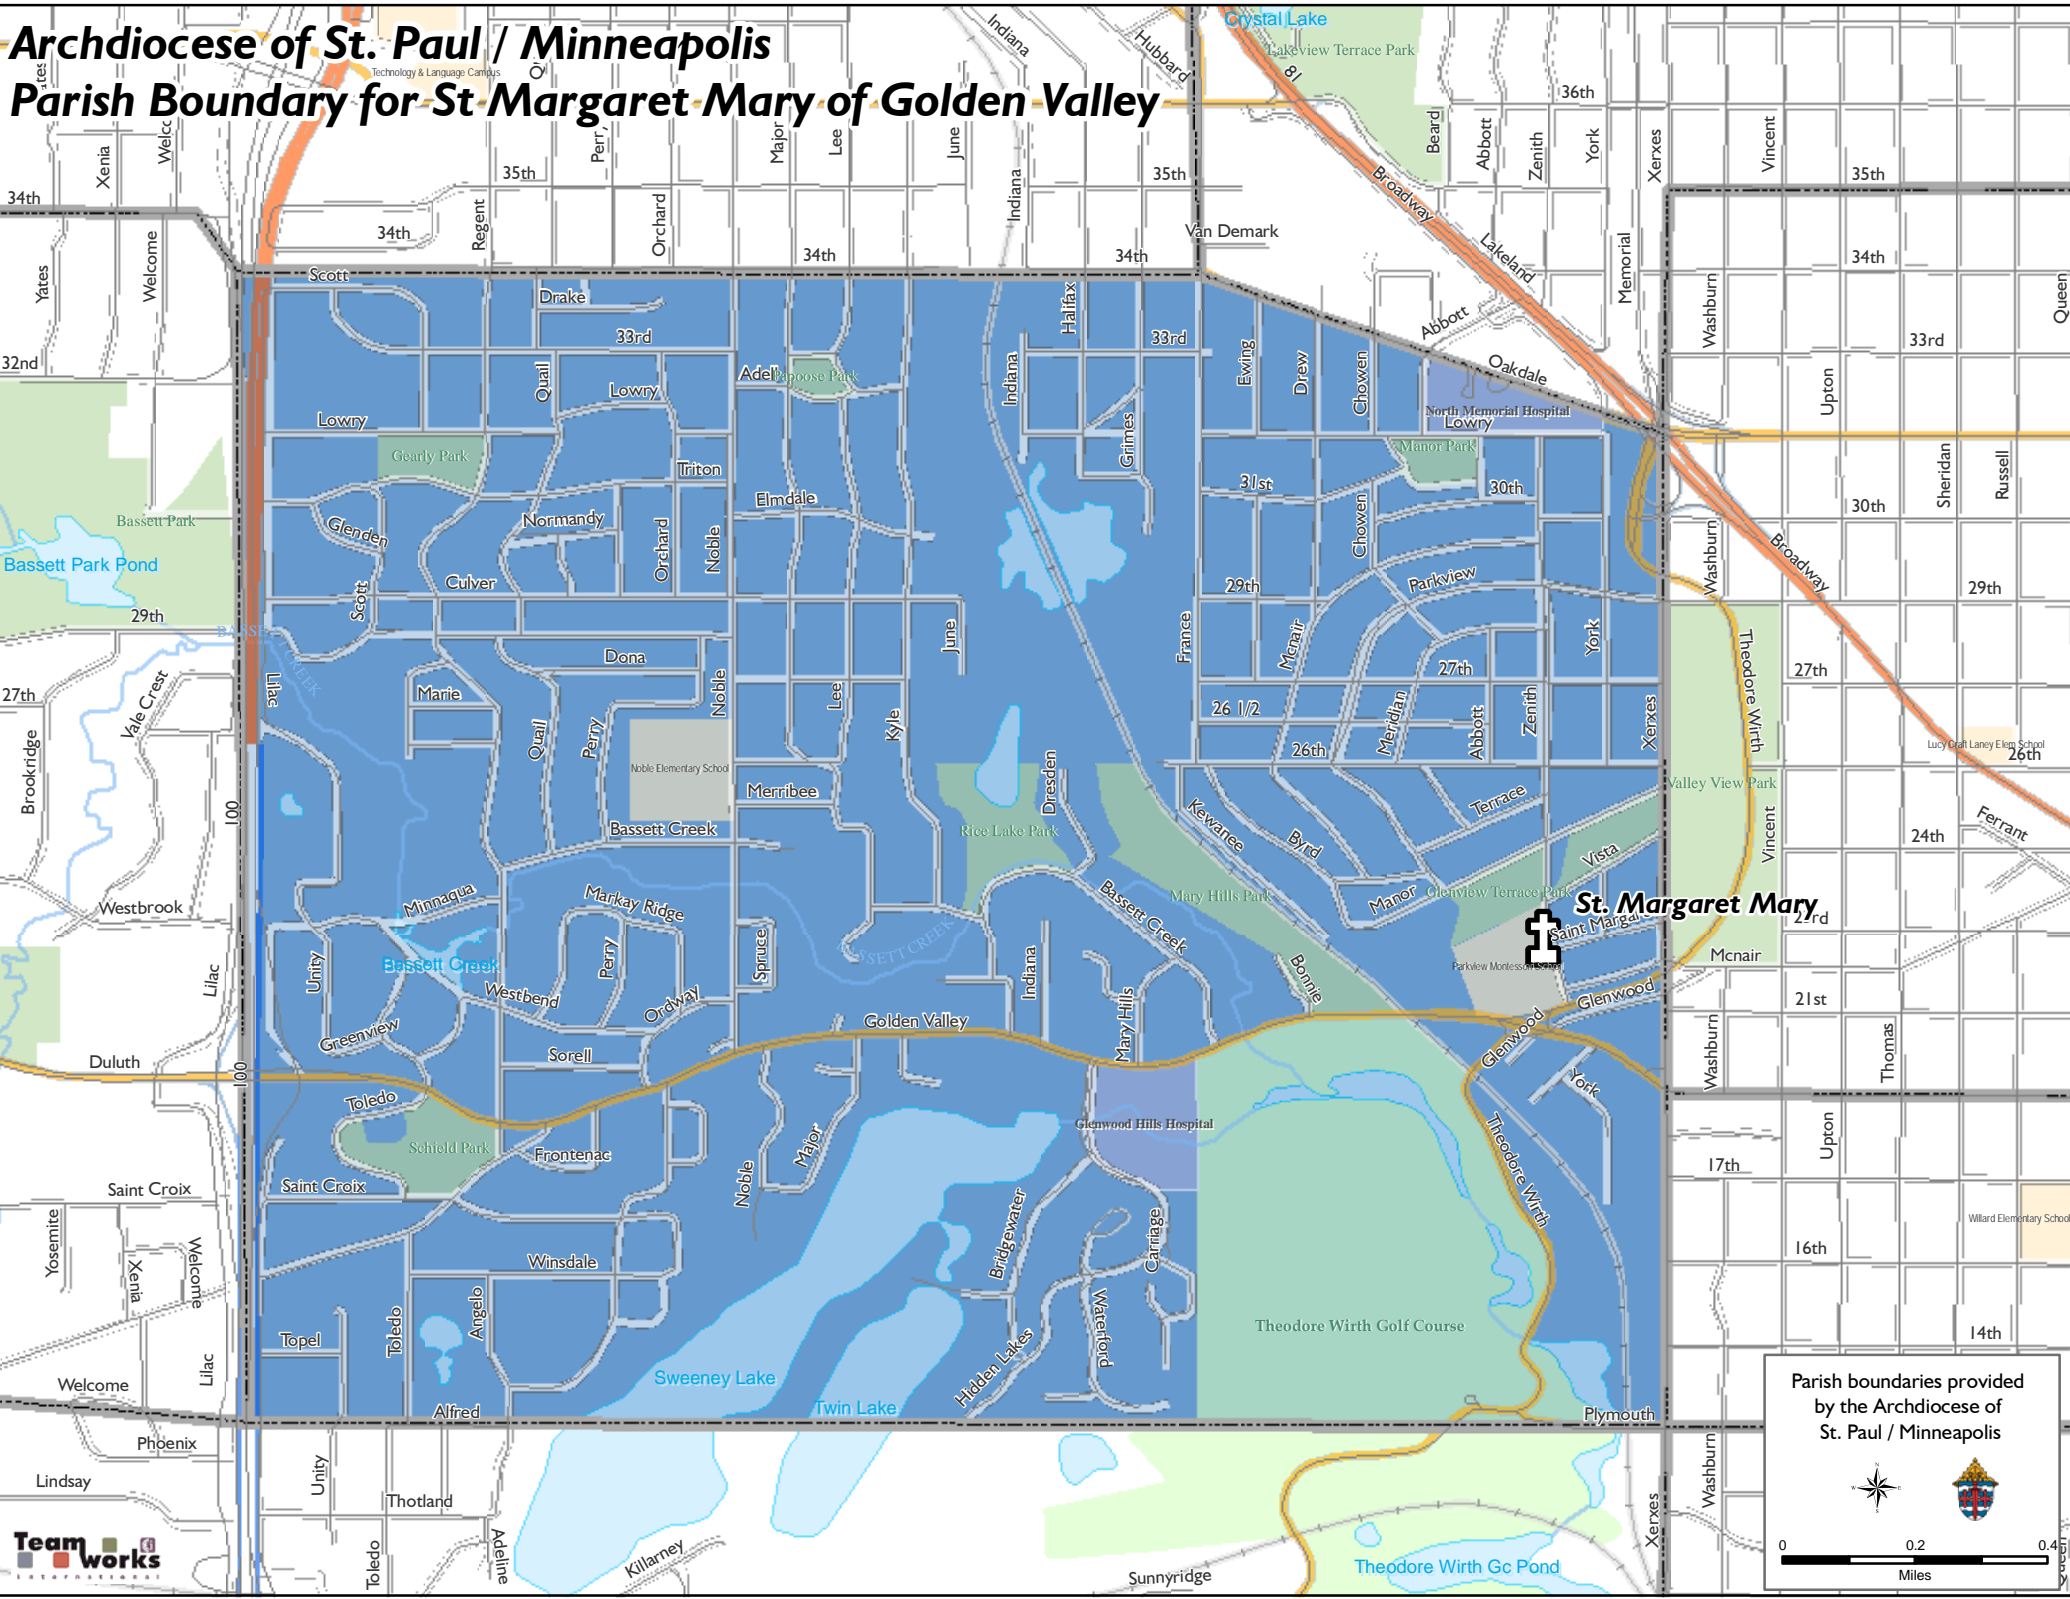

# Archdiocese of St. Paul / Minneapolis Parish Boundary for St. Margaret Mary of Golden Valley

Parish boundaries provided by the Archdiocese of St. Paul / Minneapolis

0 0.2 0.4 Miles