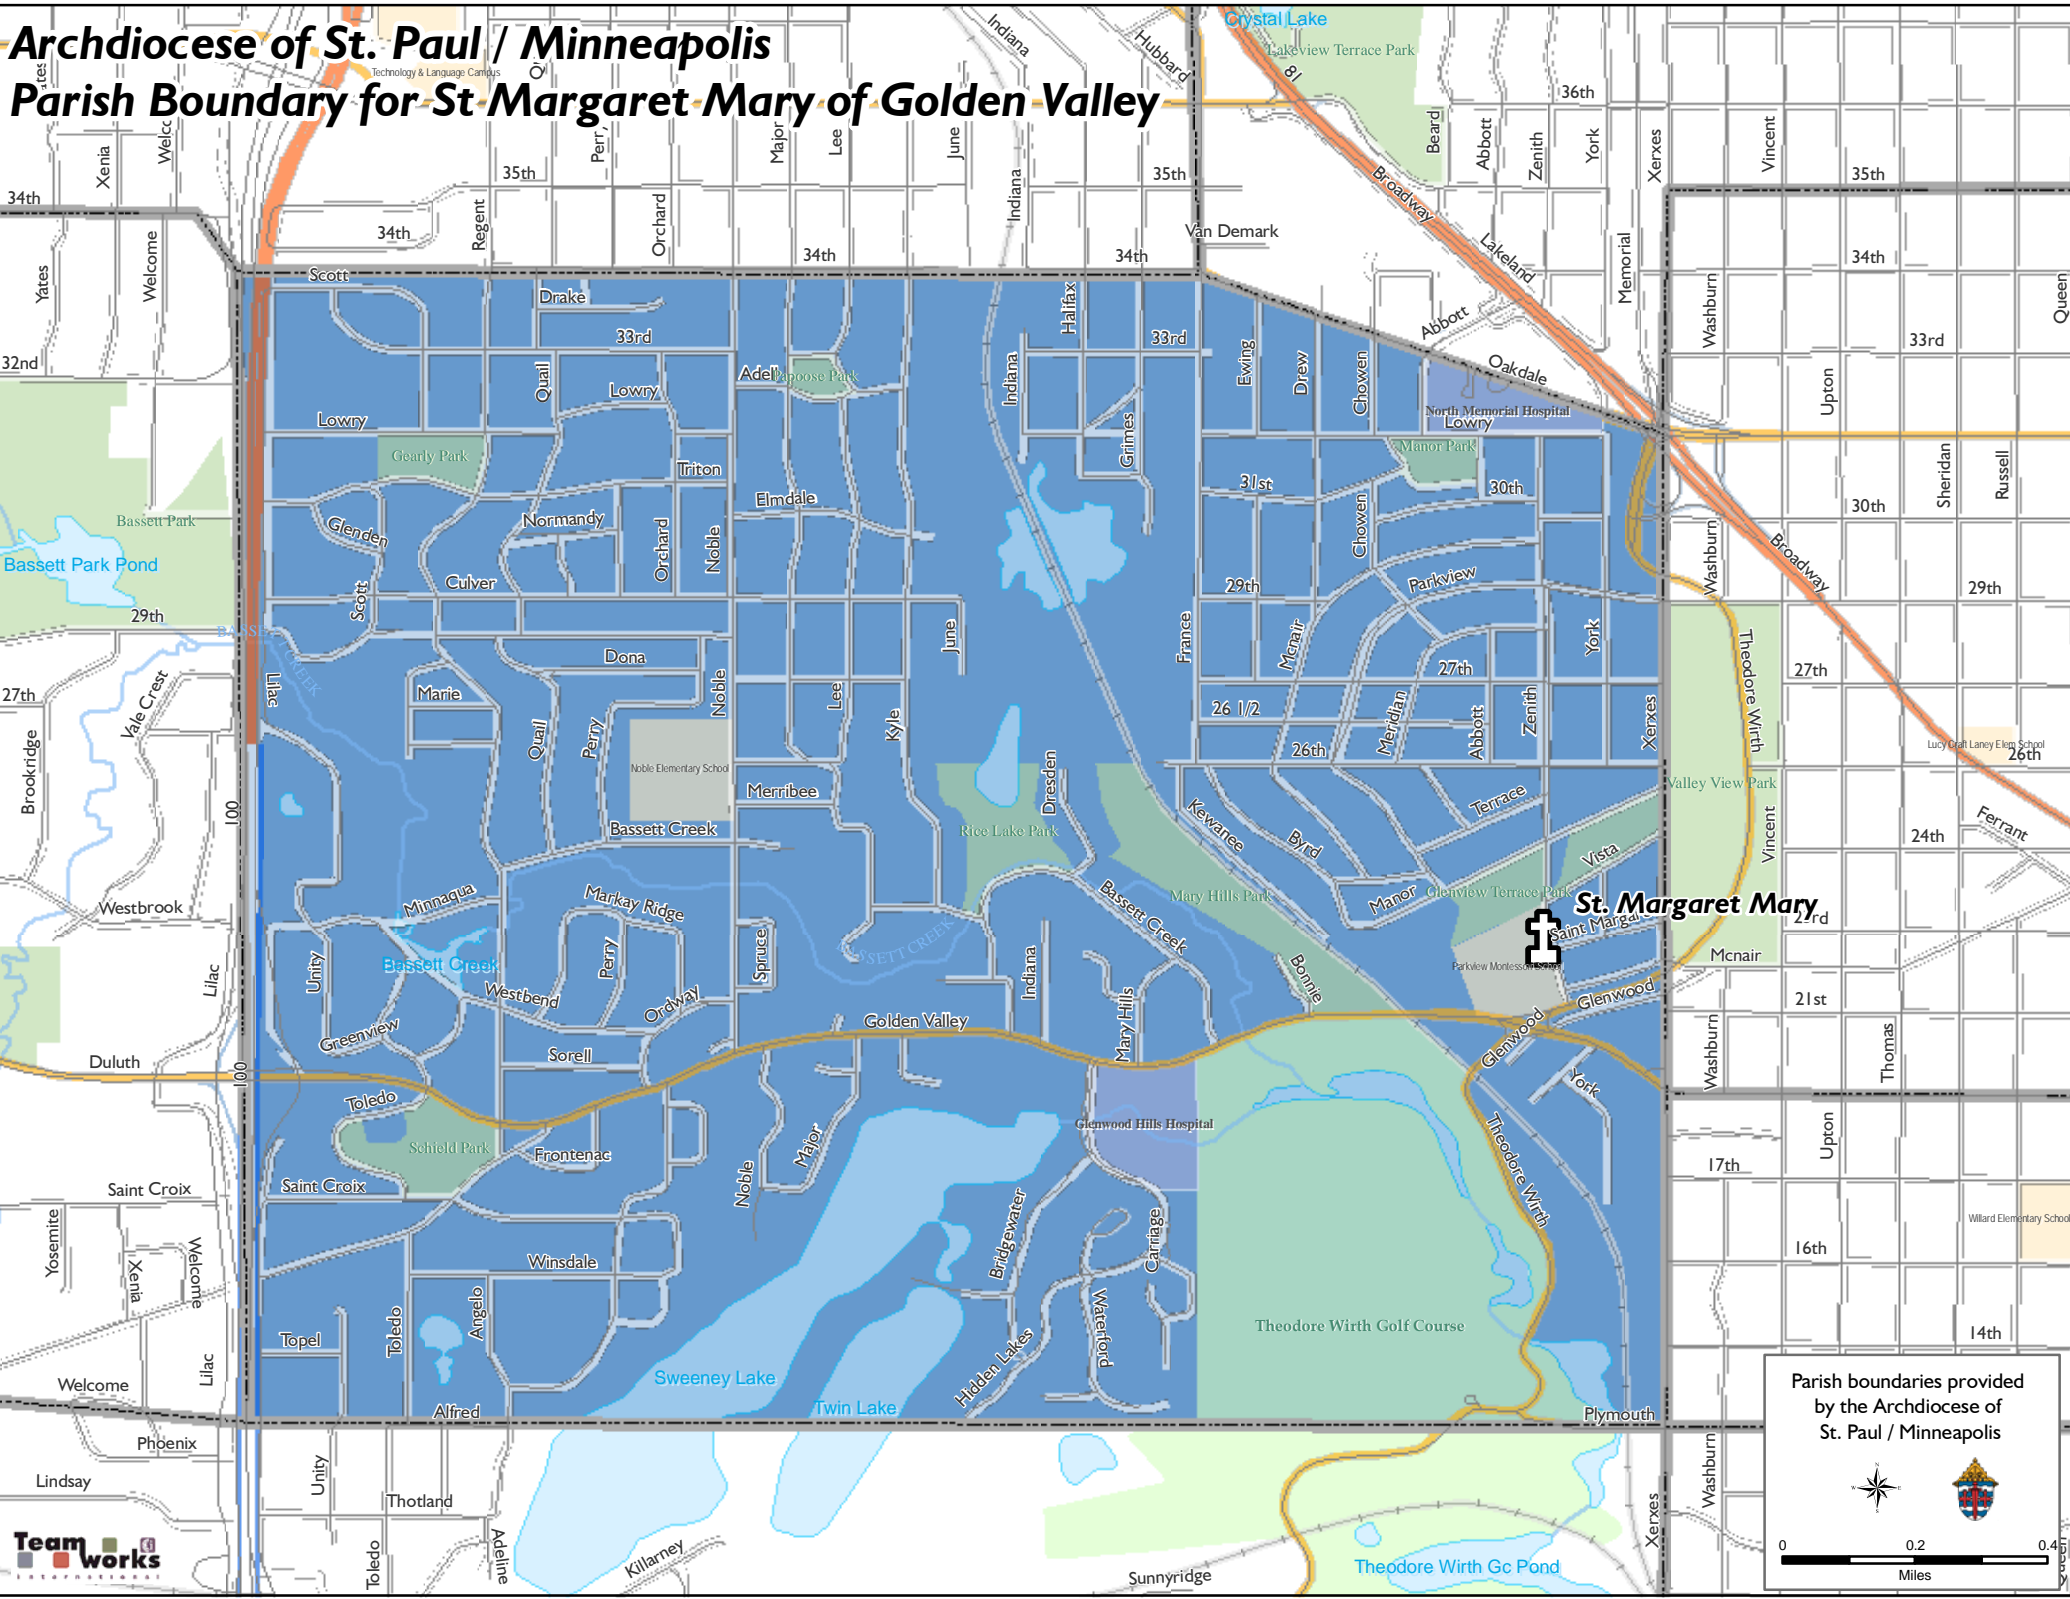

Archdiocese of St. Paul / Minneapolis Parish Boundary for St. Margaret Mary of Golden Valley

Parish boundaries provided by the Archdiocese of St. Paul / Minneapolis

0 0.2 0.4
Miles