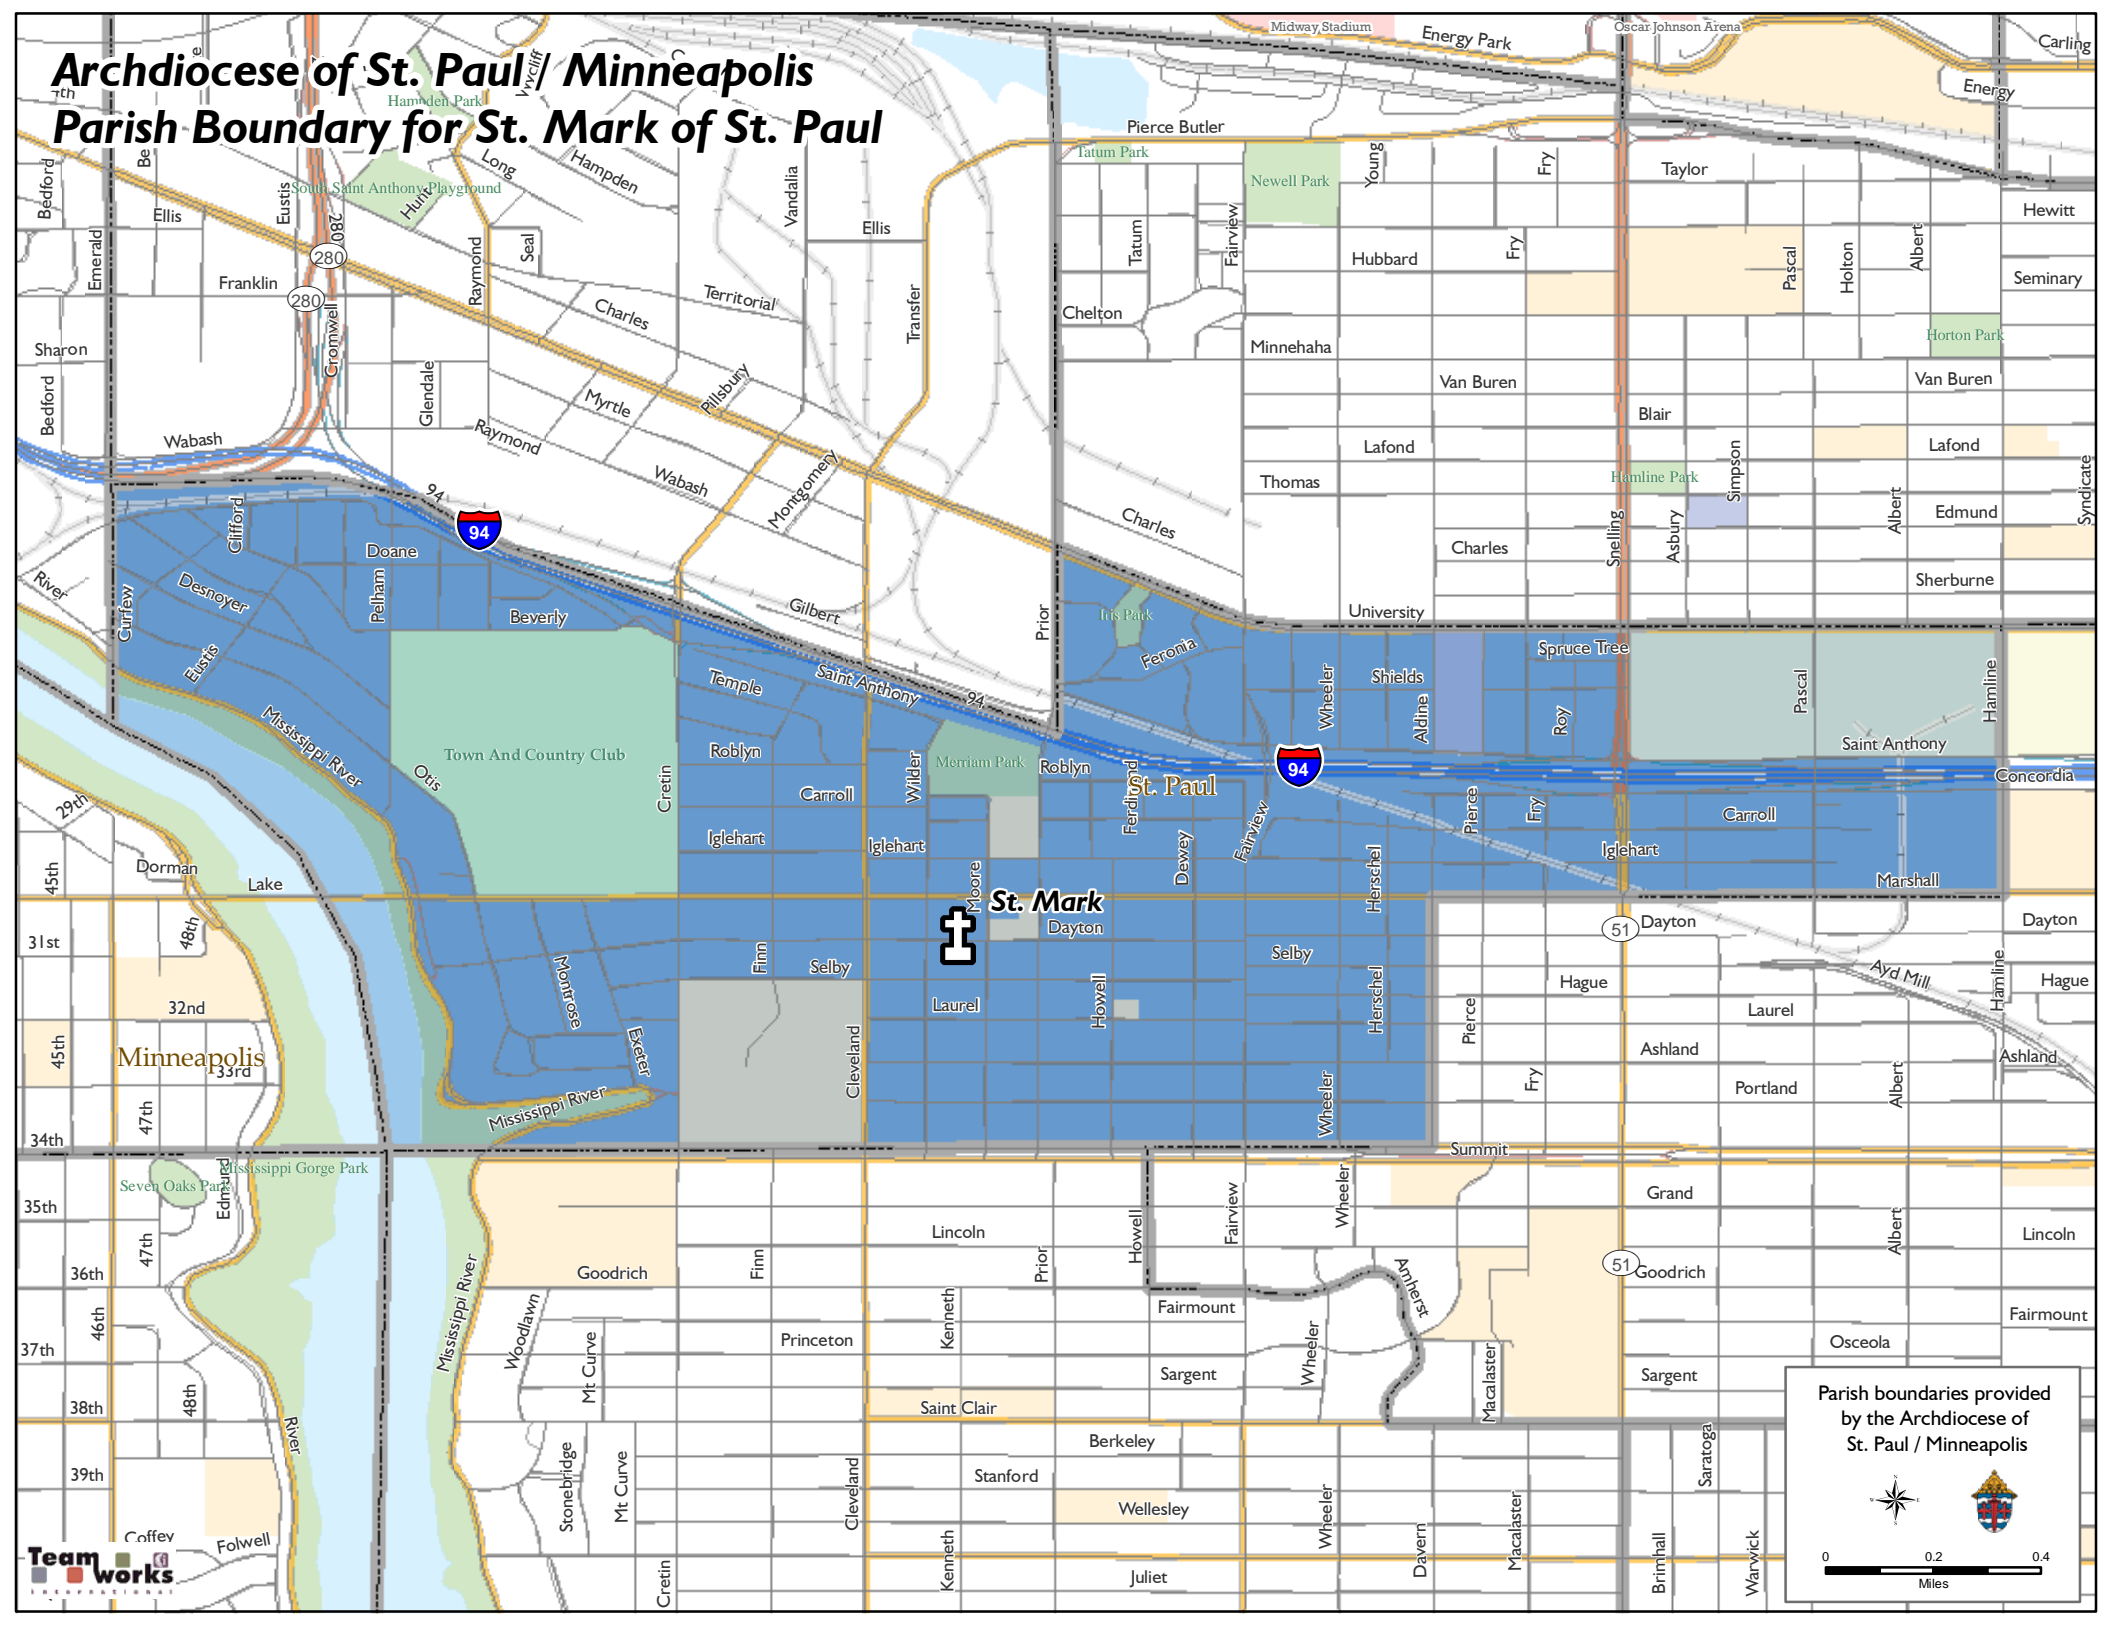

# Archdiocese of St. Paul / Minneapolis

## Parish Boundary for St. Mark of St. Paul

Parish boundaries provided by the Archdiocese of St. Paul / Minneapolis

0 0.2 0.4 Miles