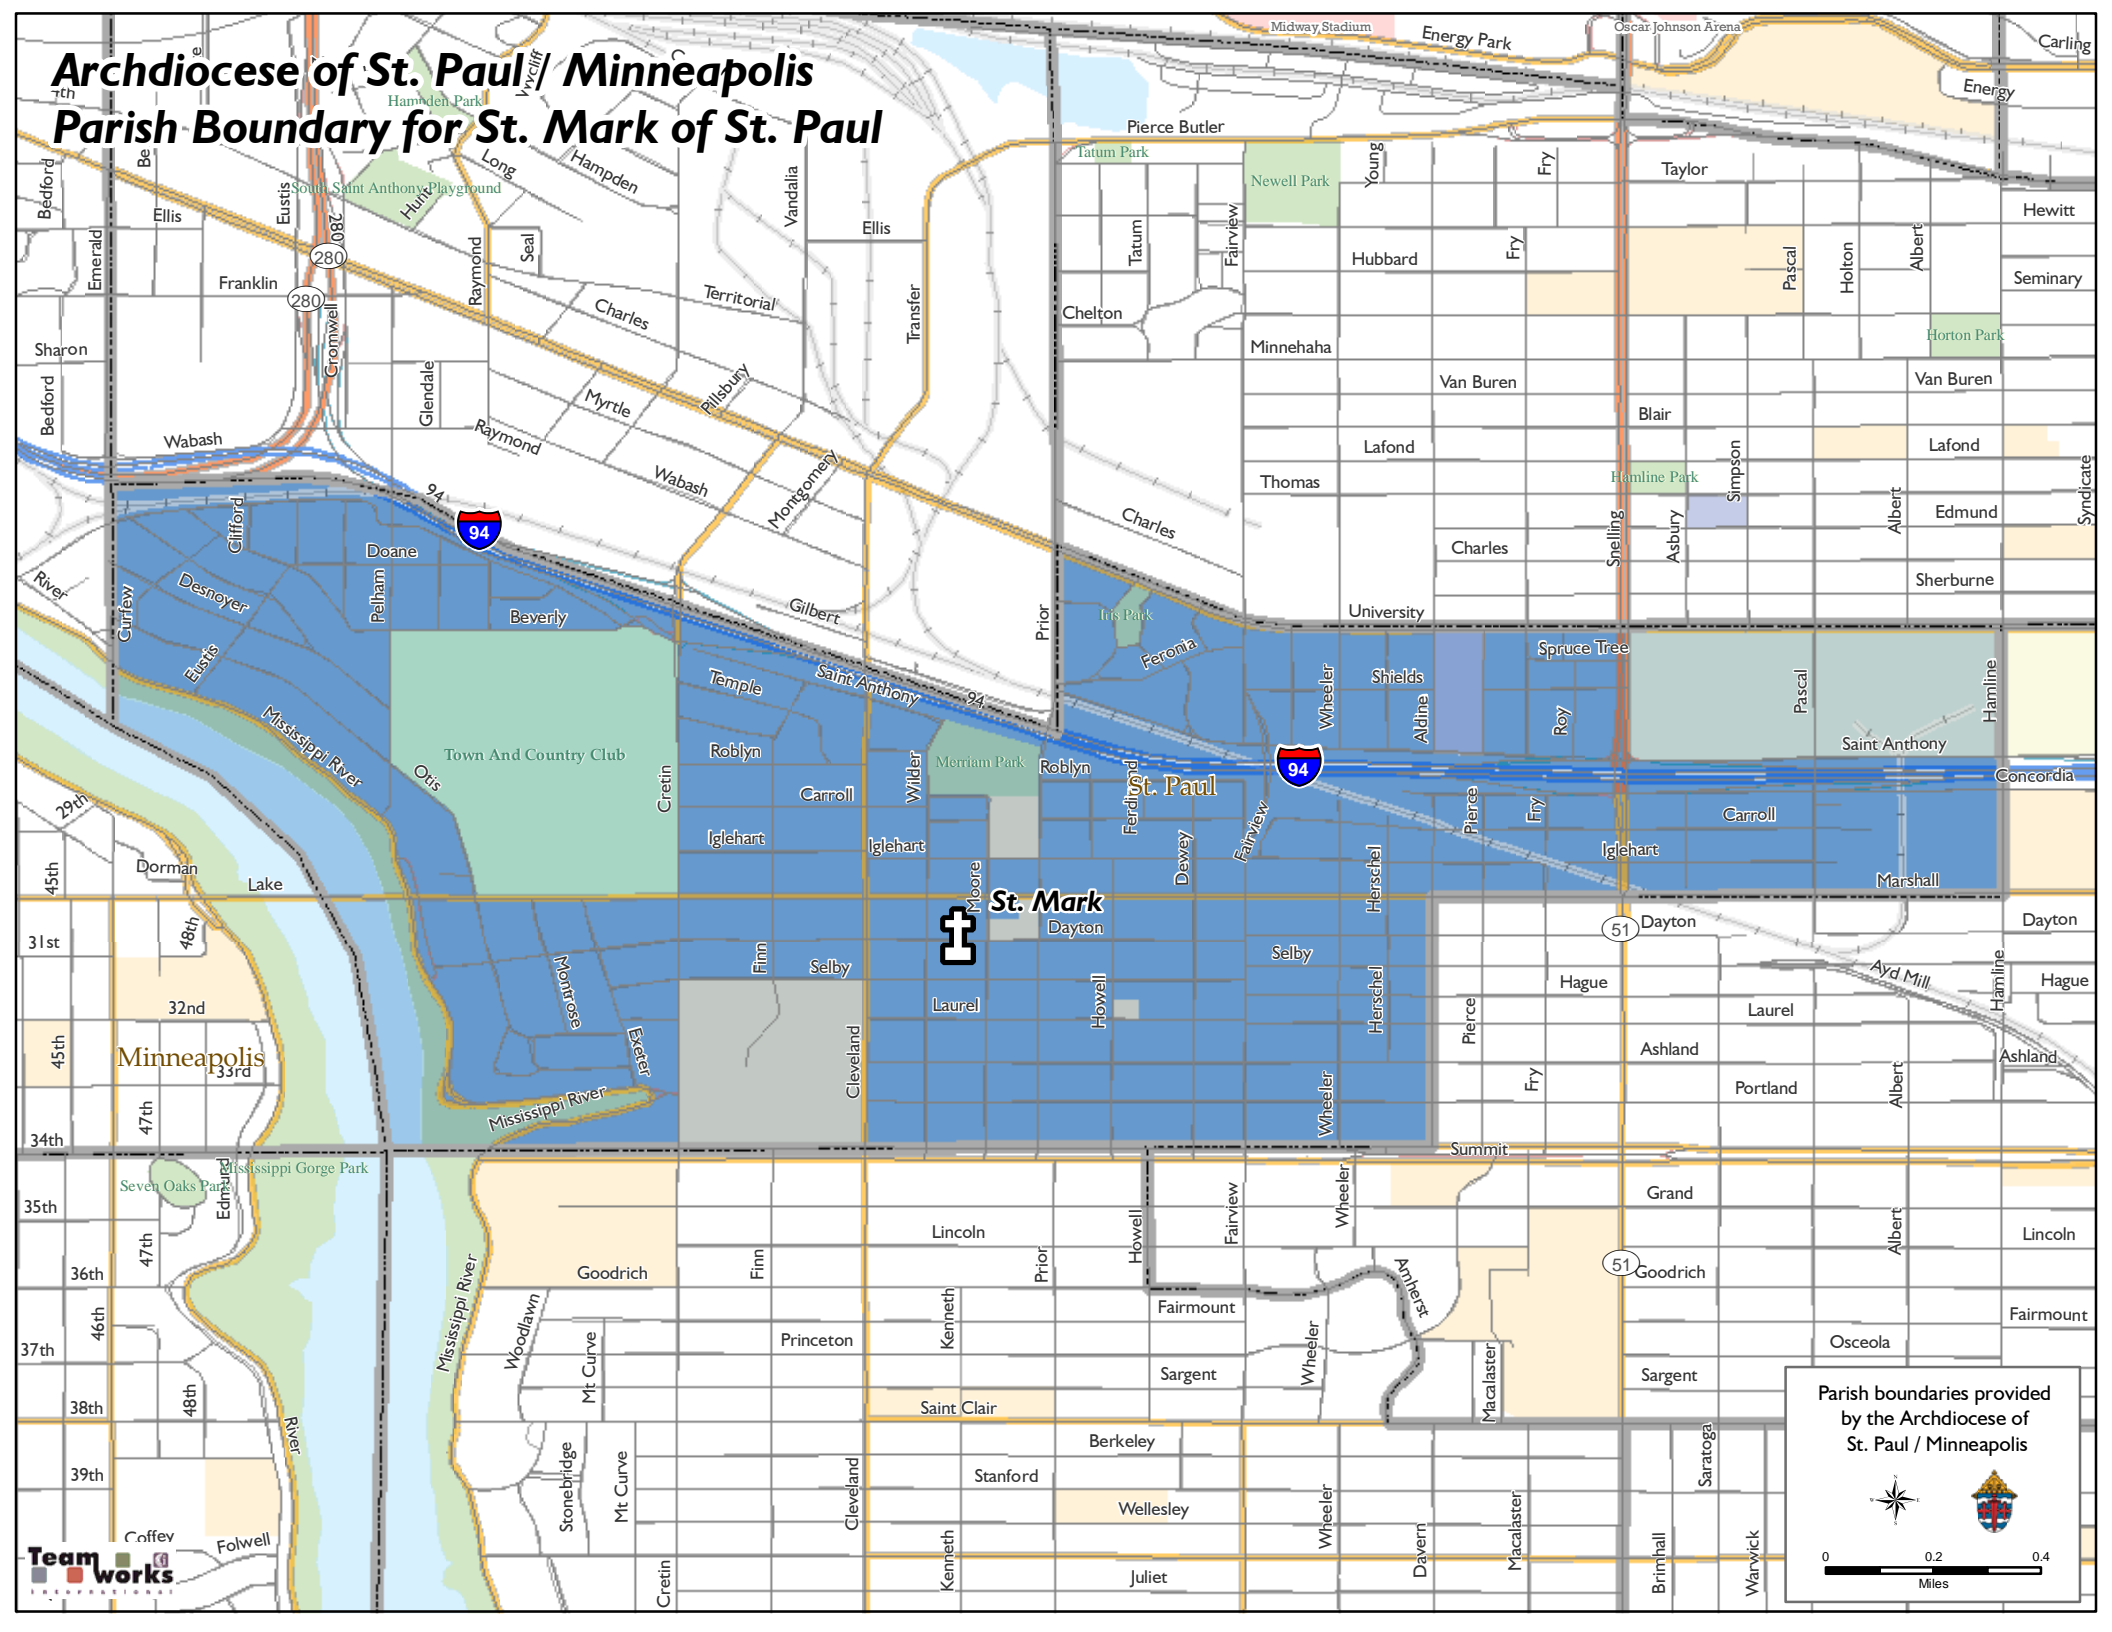

Archdiocese of St. Paul / Minneapolis

Parish Boundary for St. Mark of St. Paul

Parish boundaries provided by the Archdiocese of St. Paul / Minneapolis

0 0.2 0.4 Miles