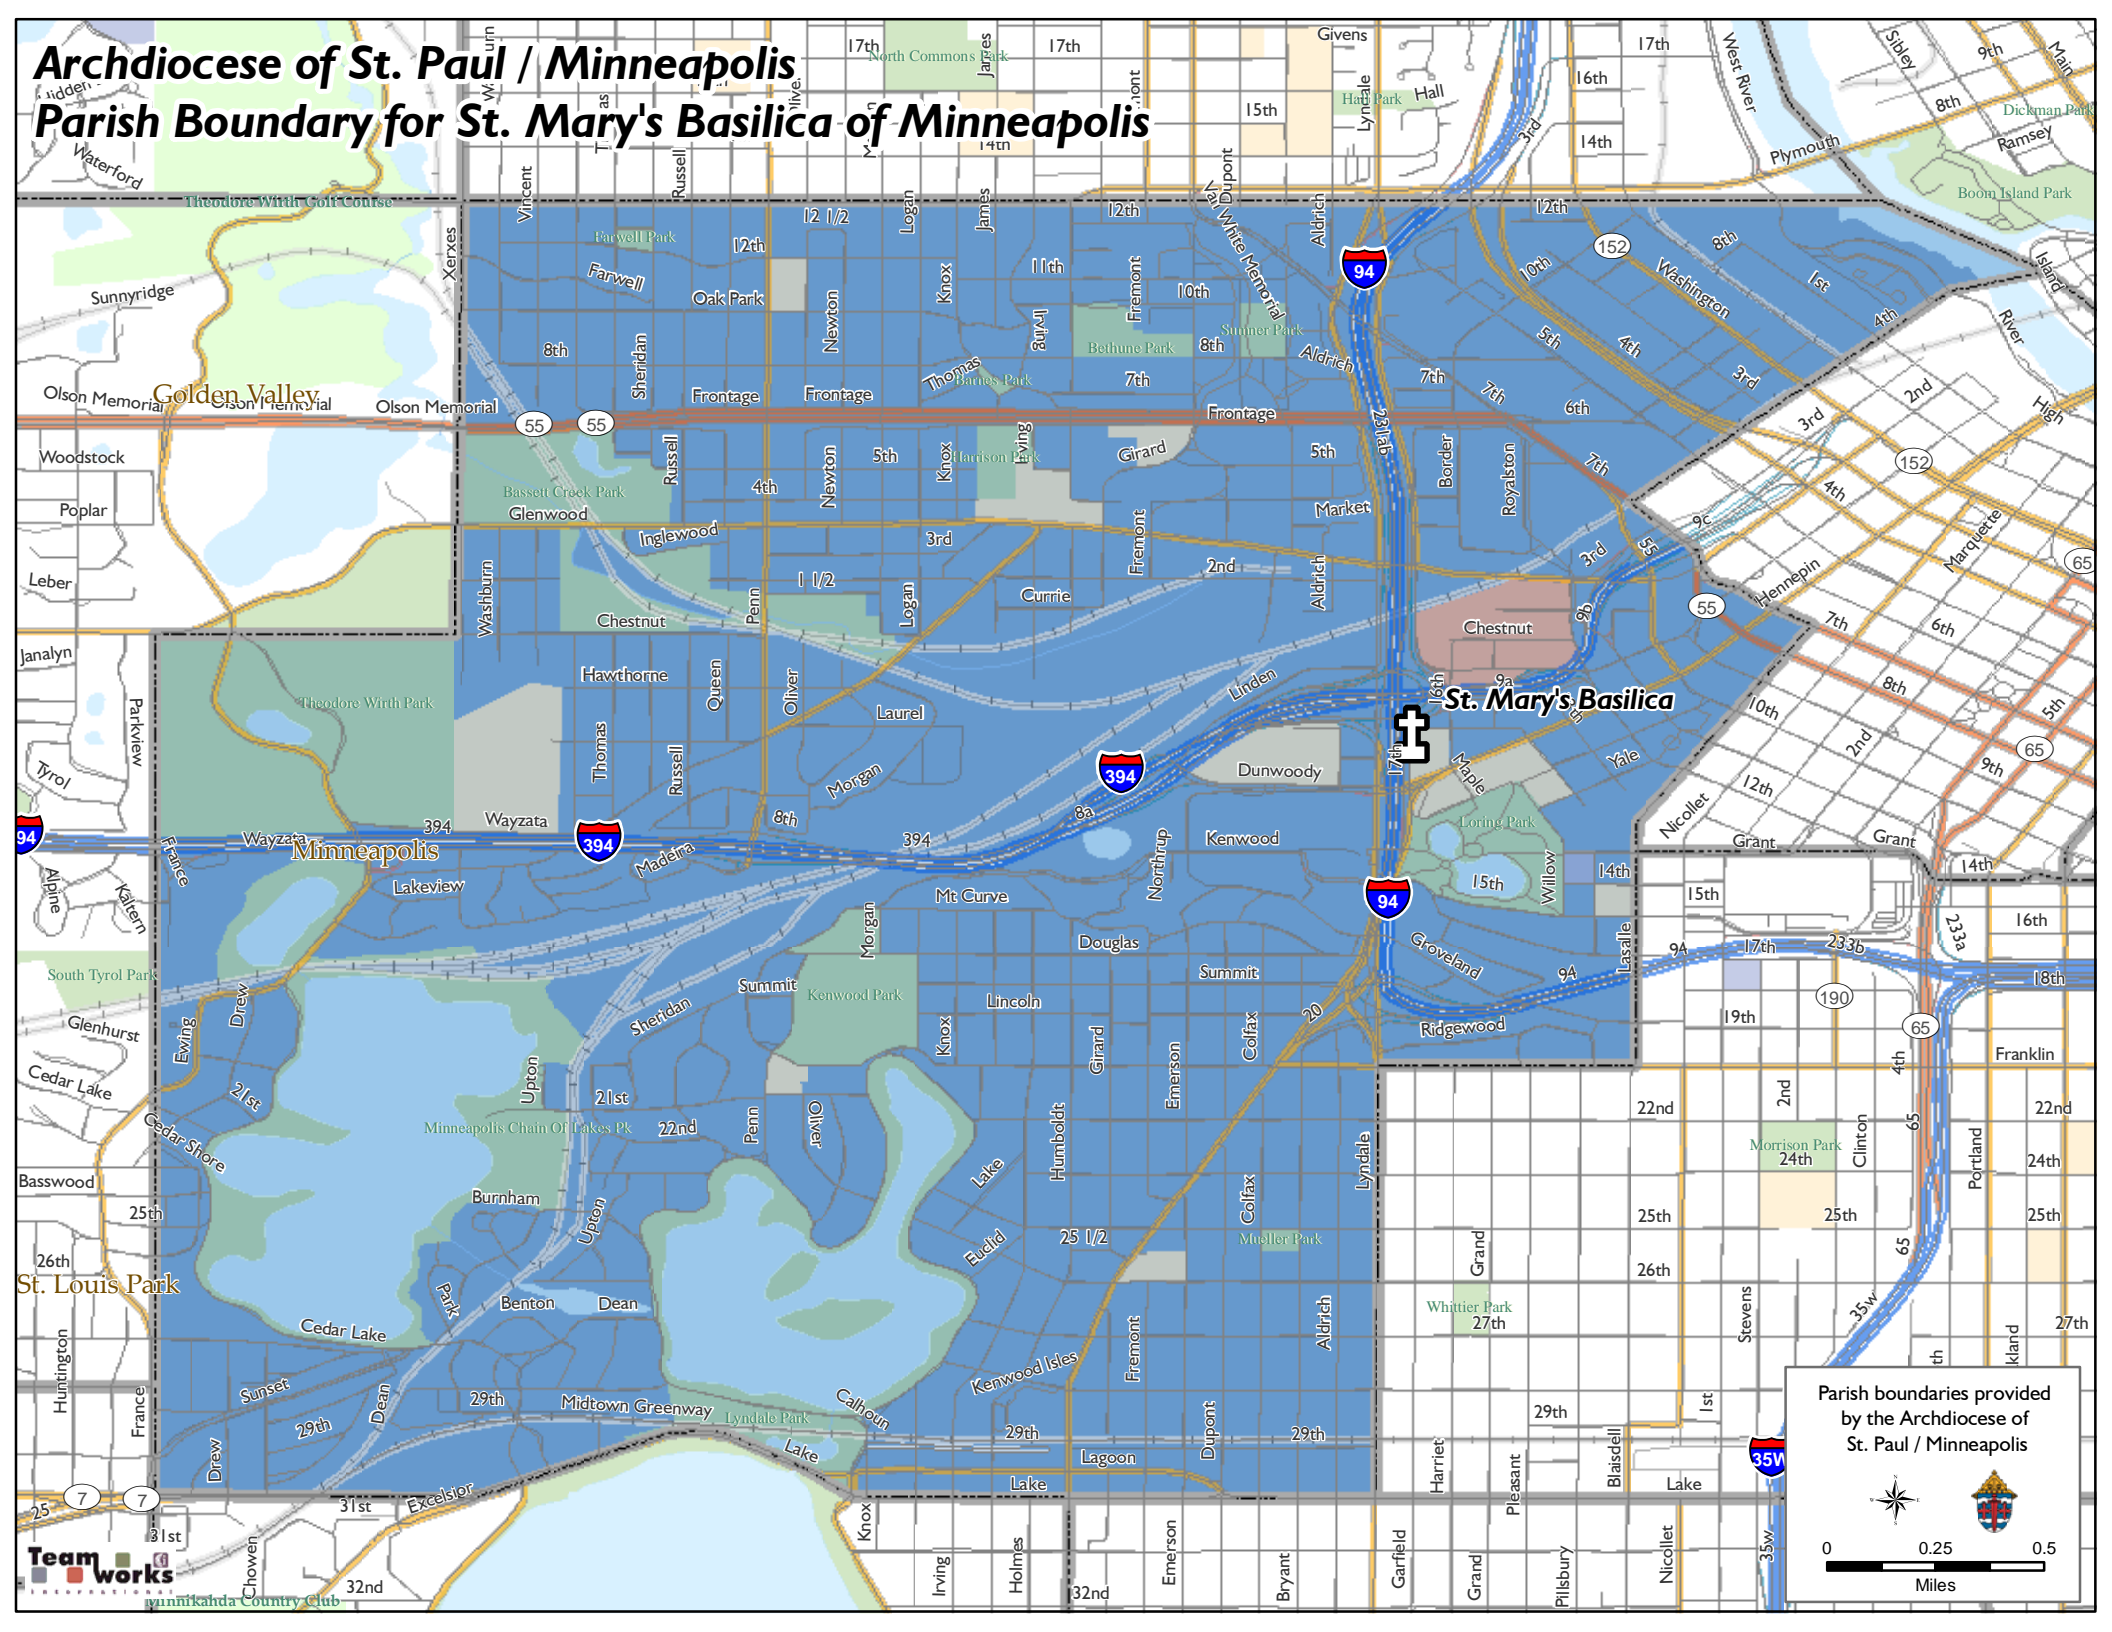

# Archdiocese of St. Paul / Minneapolis Parish Boundary for St. Mary's Basilica of Minneapolis

Parish boundaries provided by the Archdiocese of St. Paul / Minneapolis

0 0.25 0.5  
Miles