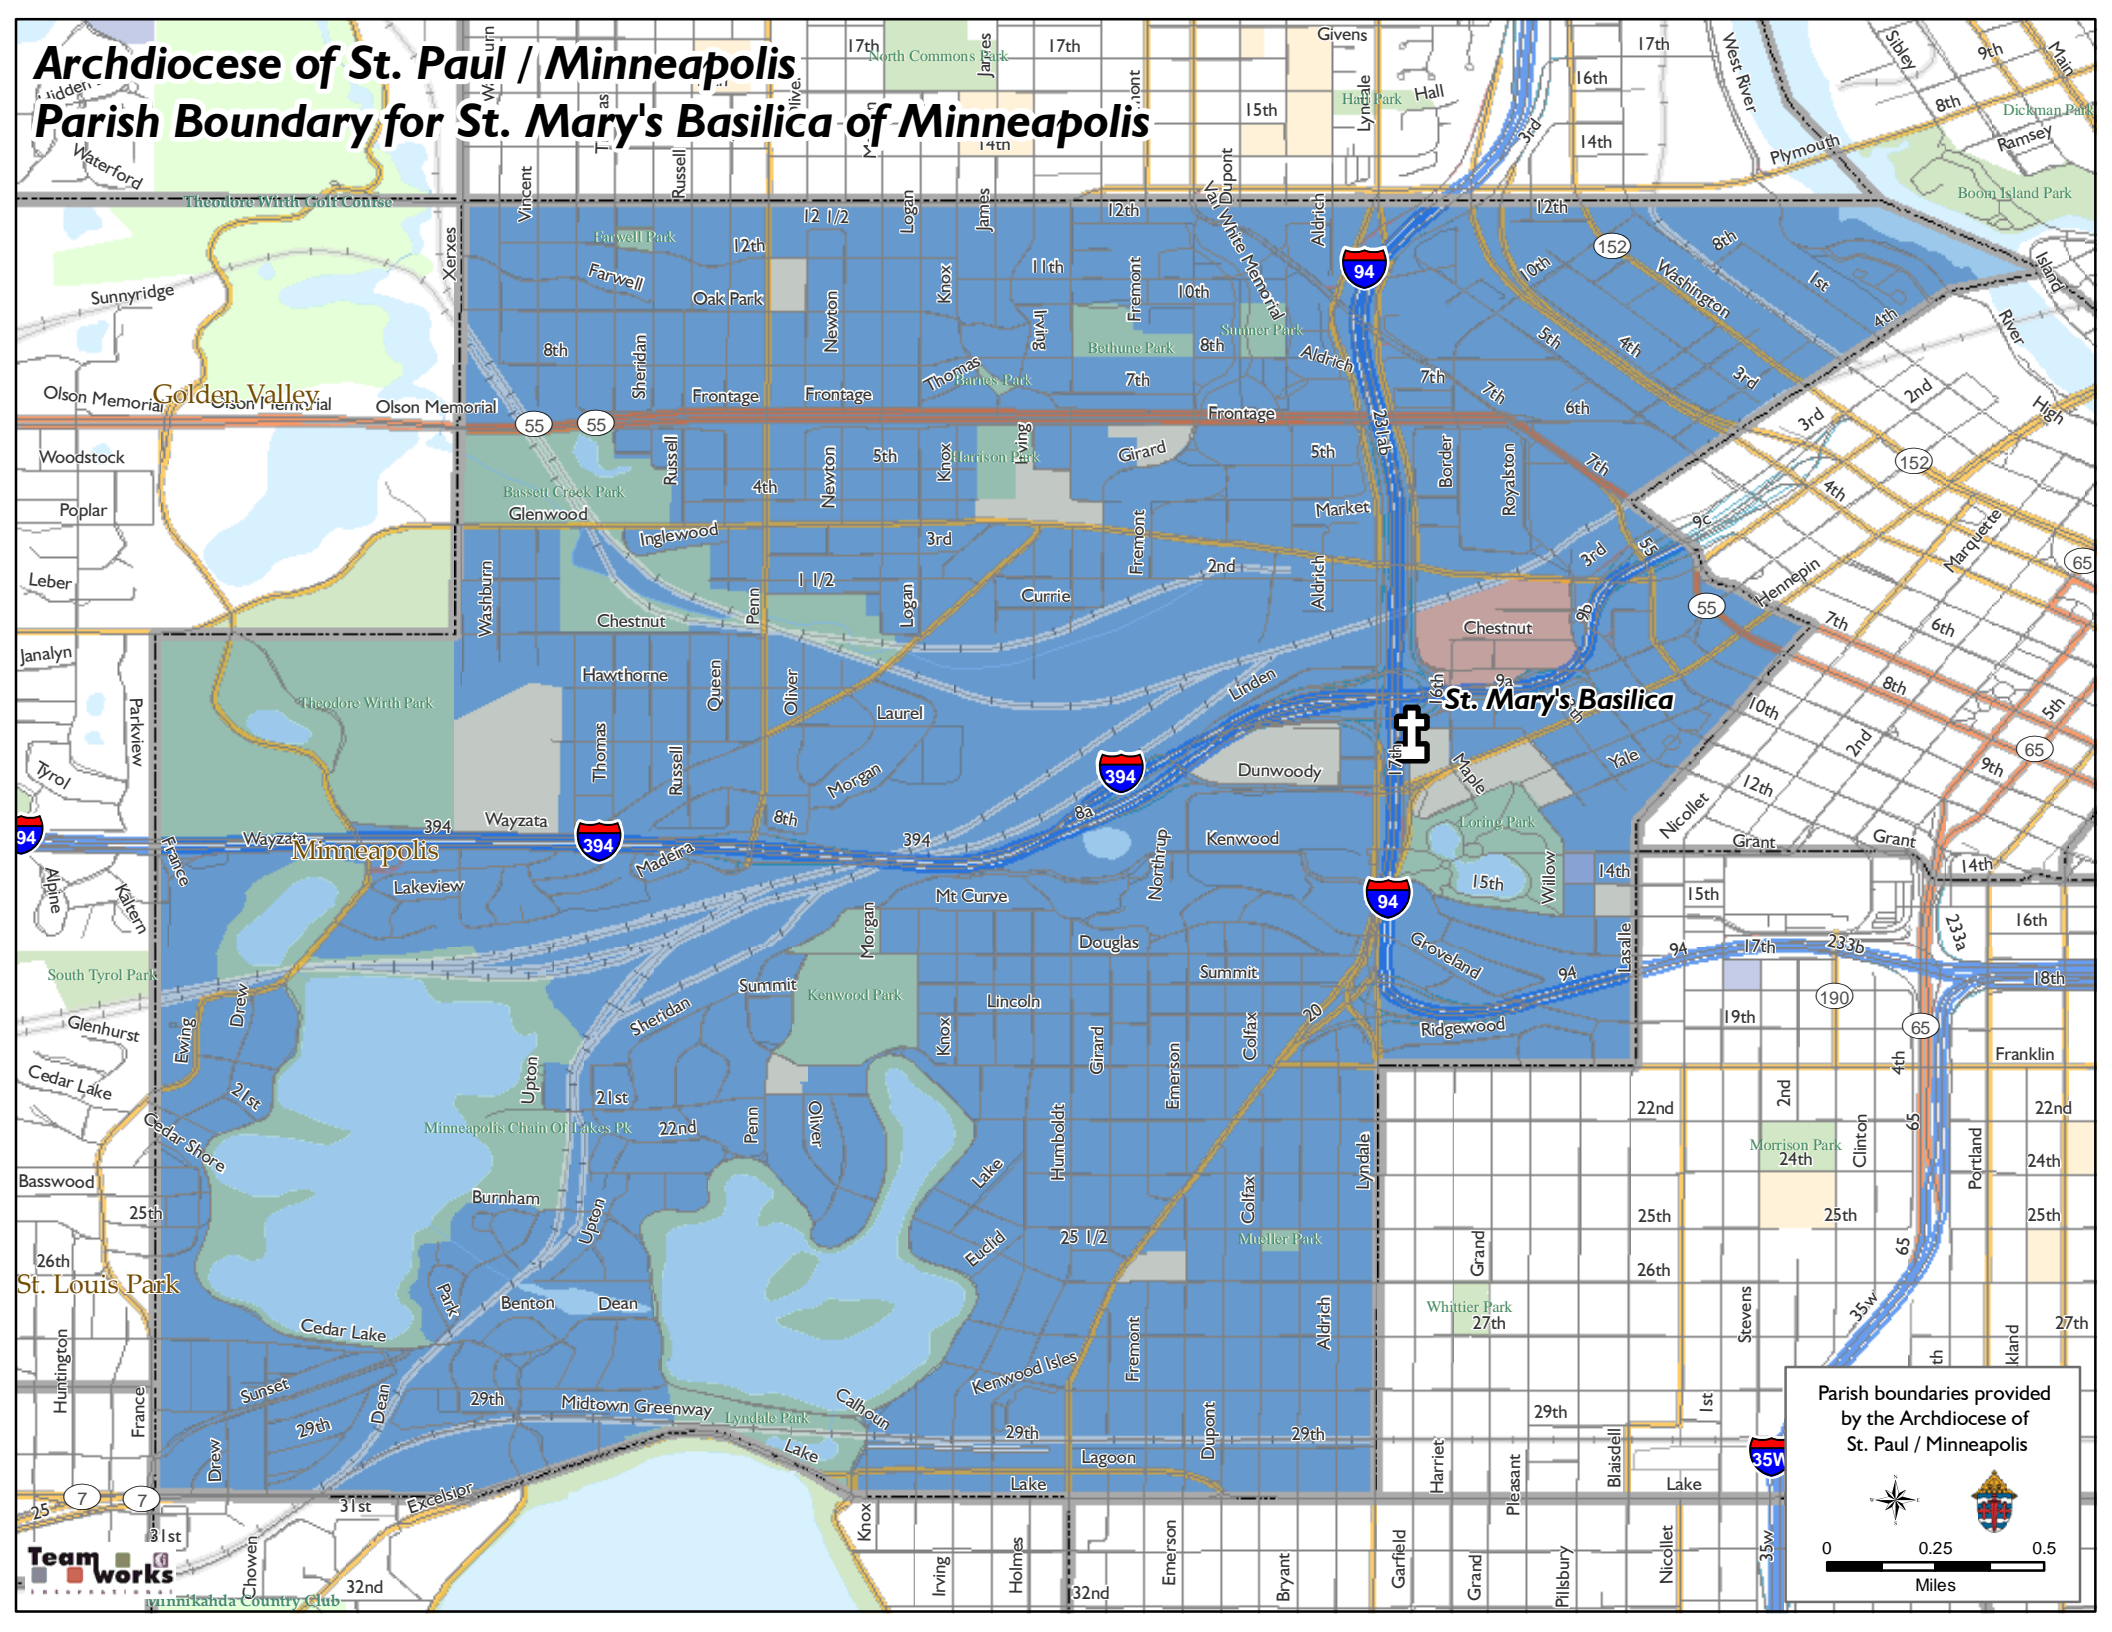

Archdiocese of St. Paul / Minneapolis

Parish Boundary for St. Mary's Basilica of Minneapolis

Parish boundaries provided by the Archdiocese of St. Paul / Minneapolis

0 0.25 0.5 Miles