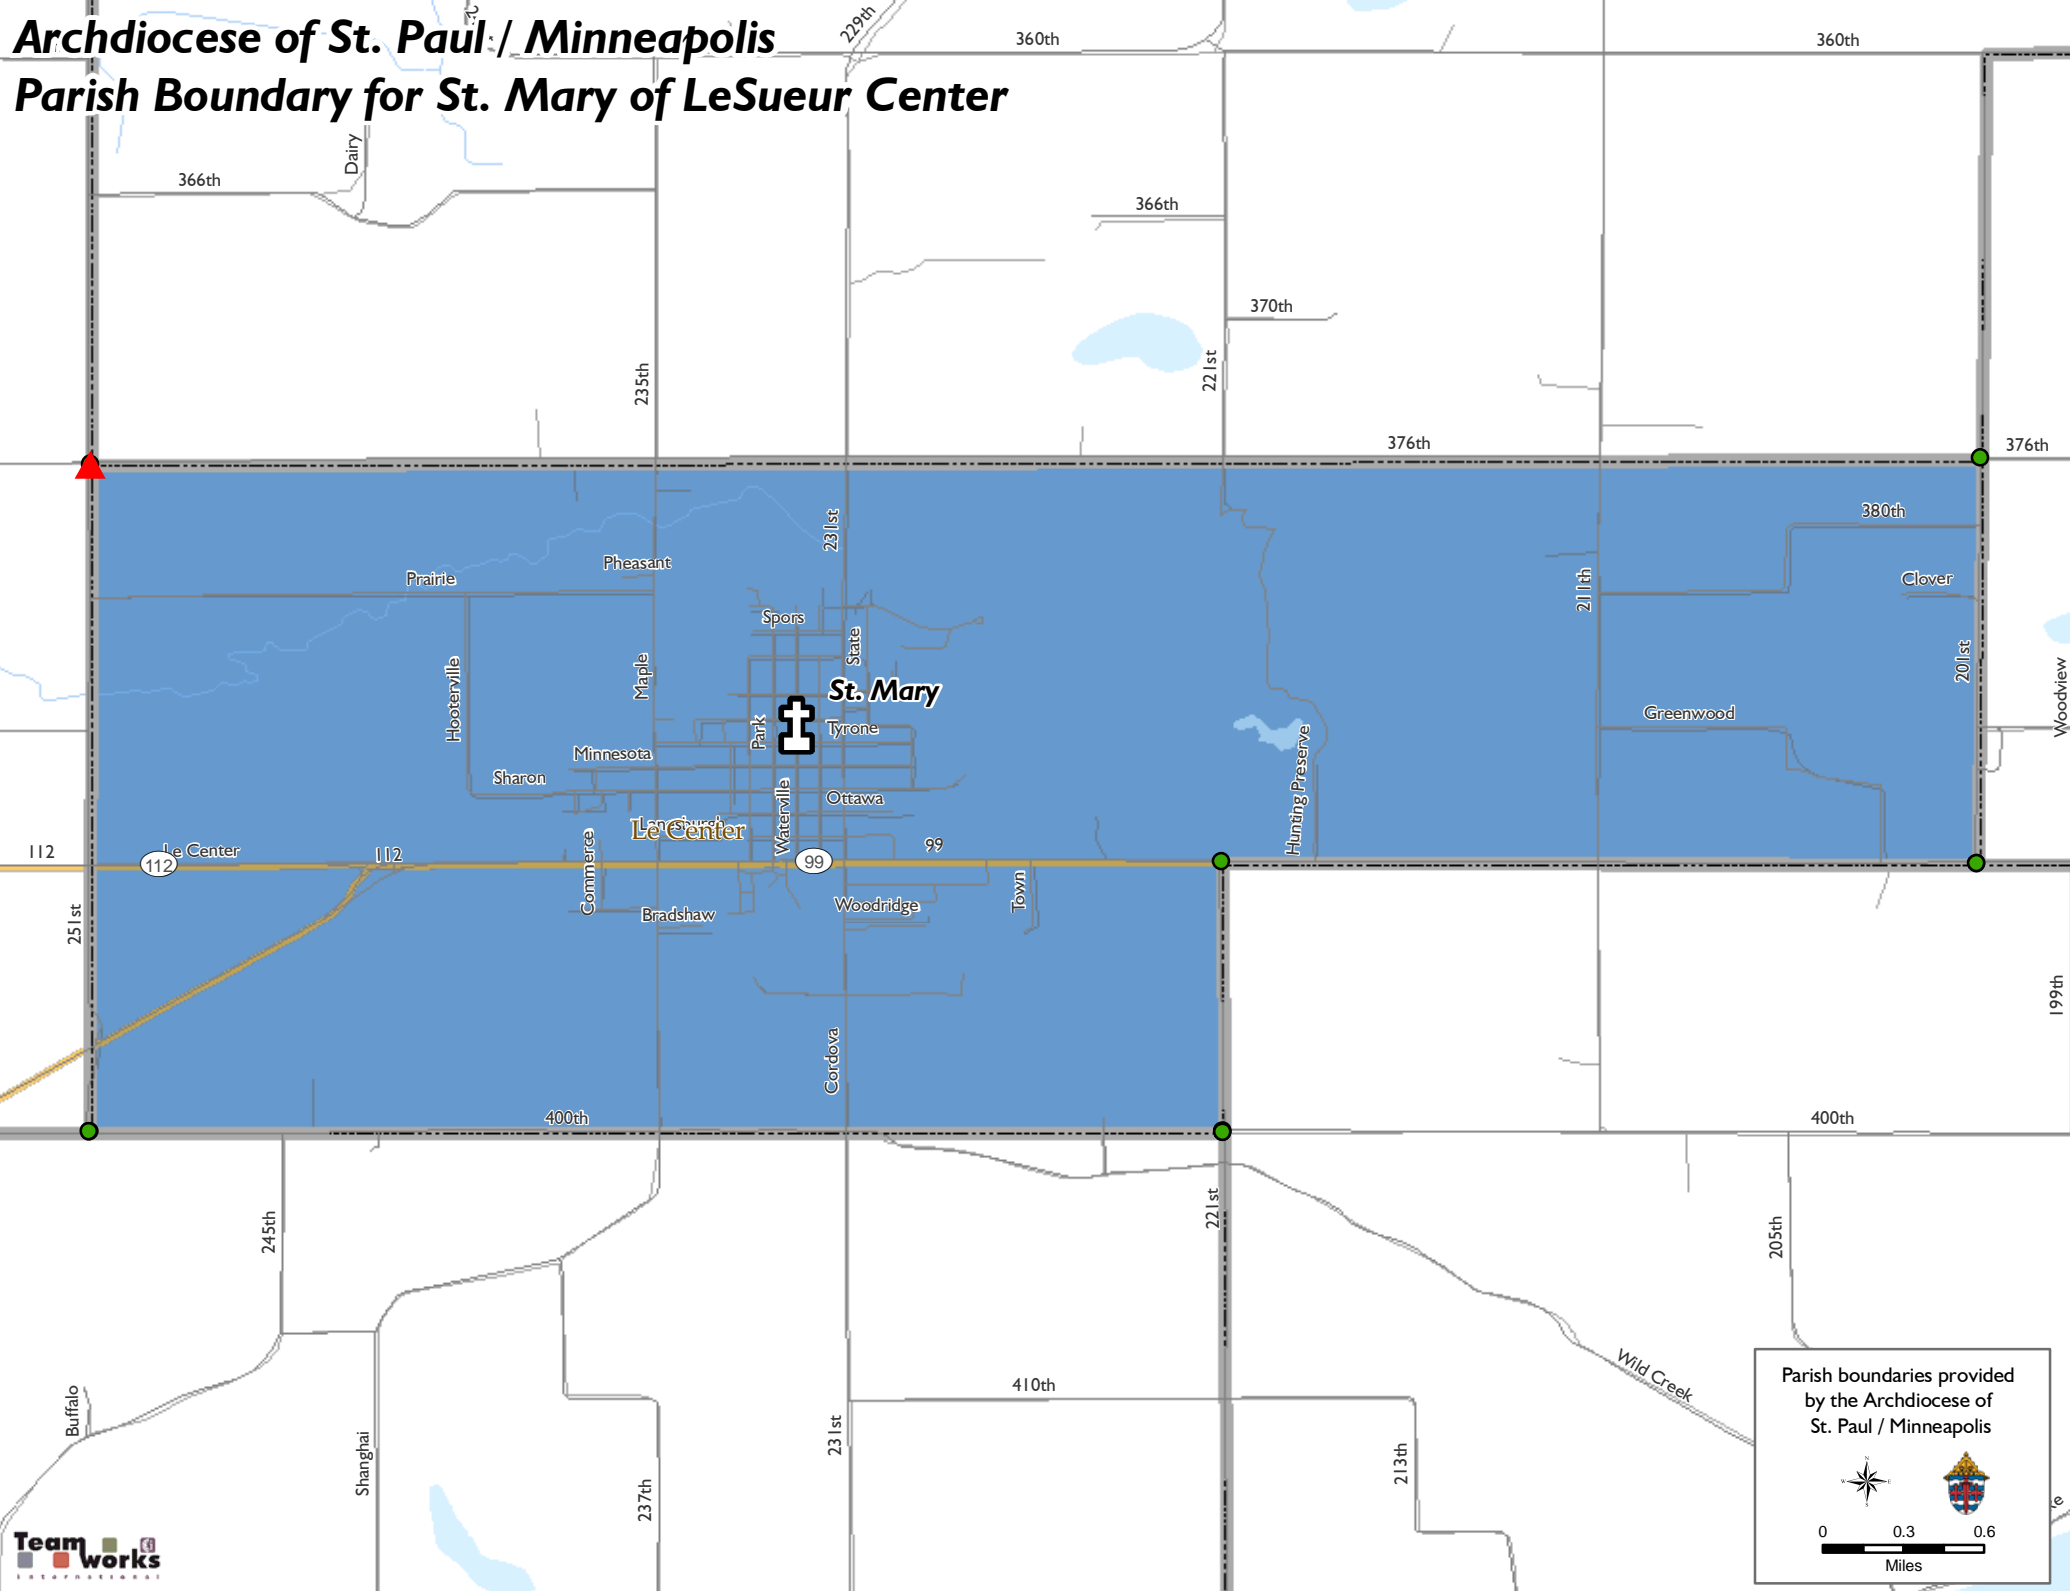

Archdiocese of St. Paul / Minneapolis

Parish Boundary for St. Mary of LeSueur Center

Parish boundaries provided by the Archdiocese of St. Paul / Minneapolis

0 0.3 0.6 Miles