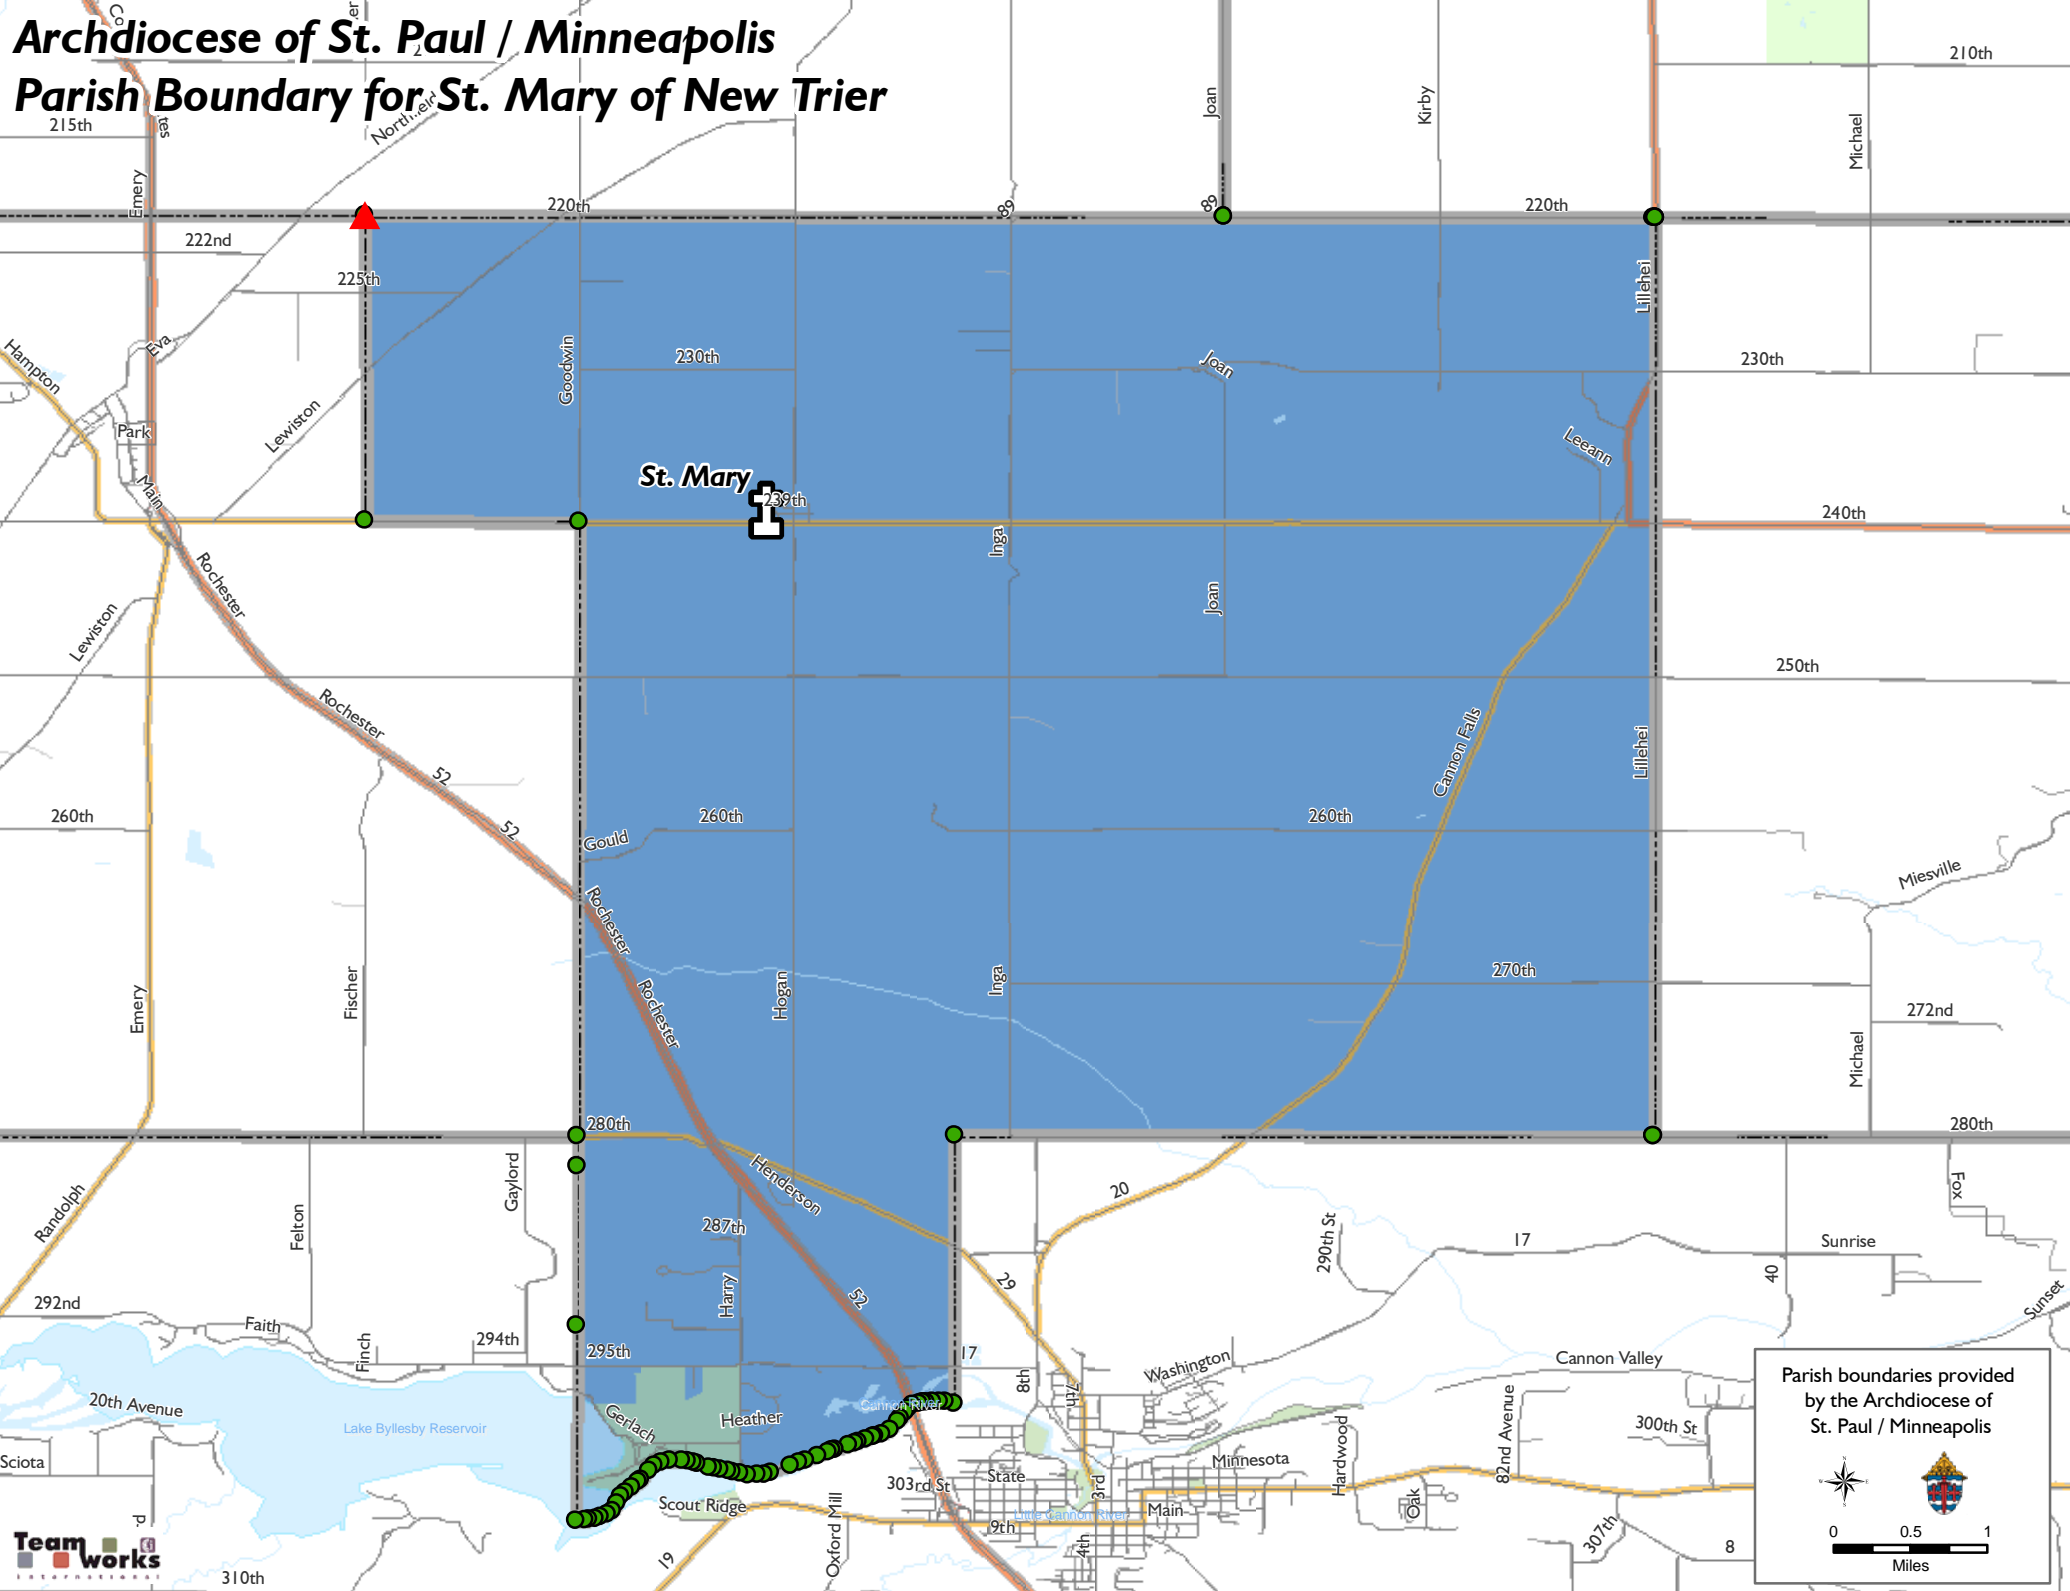

Archdiocese of St. Paul / Minneapolis

Parish Boundary for St. Mary of New Trier

St. Mary

Parish boundaries provided by the Archdiocese of St. Paul / Minneapolis

0 0.5 1
Miles