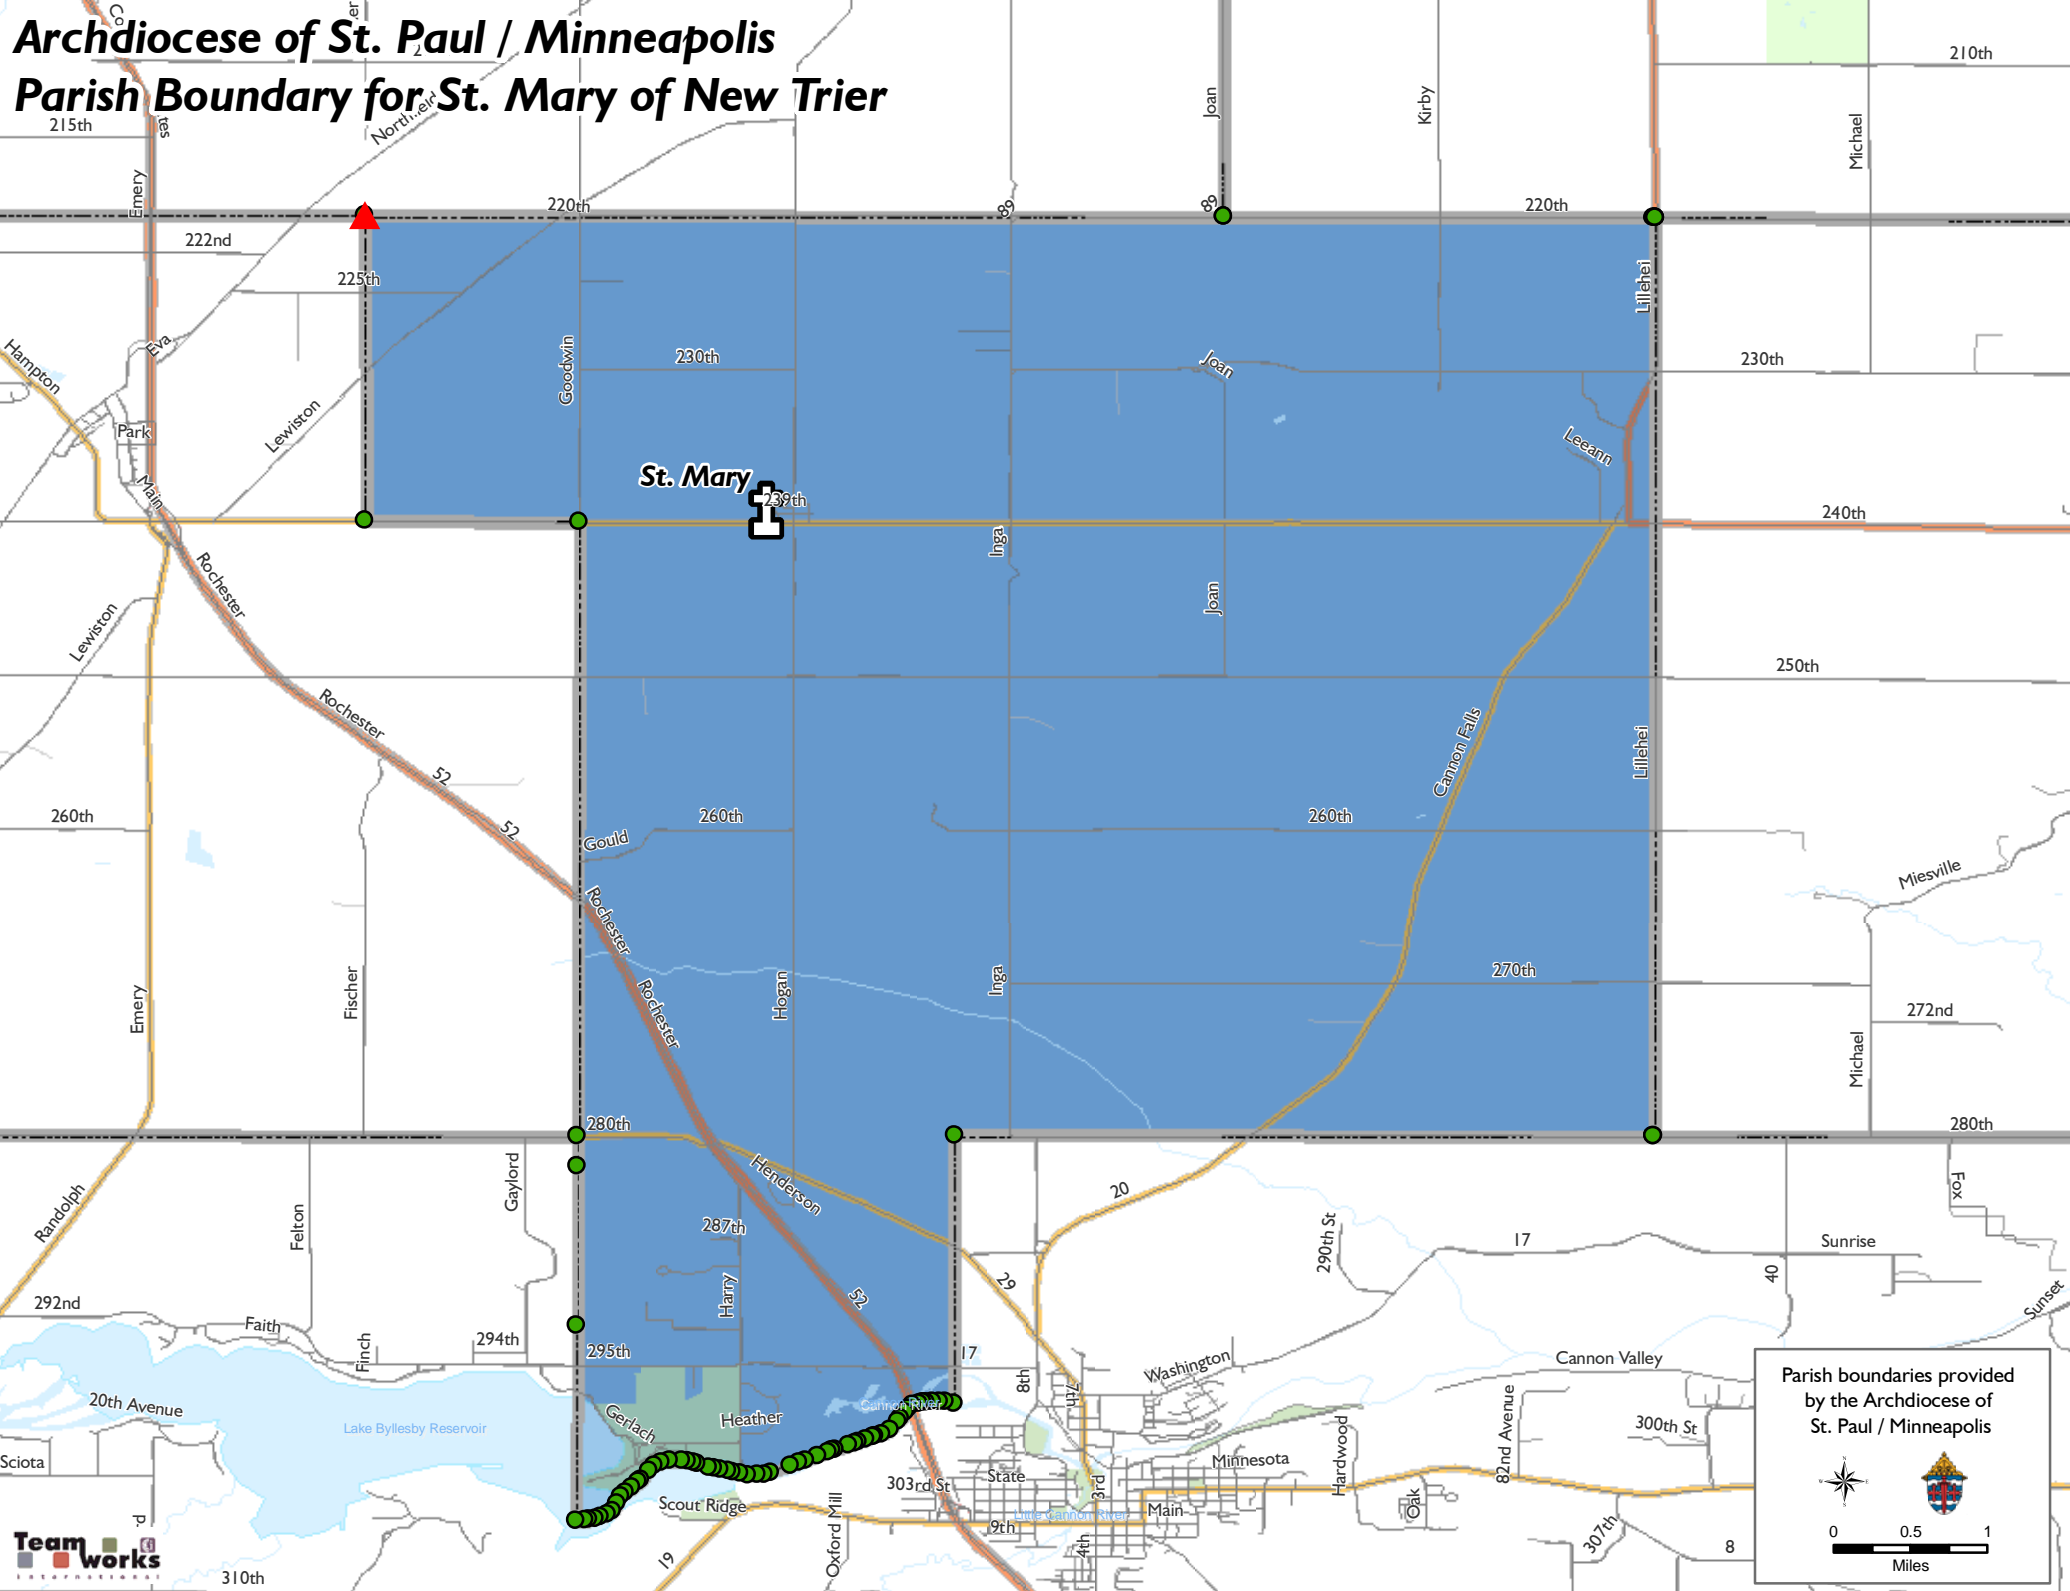

Archdiocese of St. Paul / Minneapolis

Parish Boundary for St. Mary of New Trier

St. Mary

Parish boundaries provided by the Archdiocese of St. Paul / Minneapolis

0 0.5 1 Miles