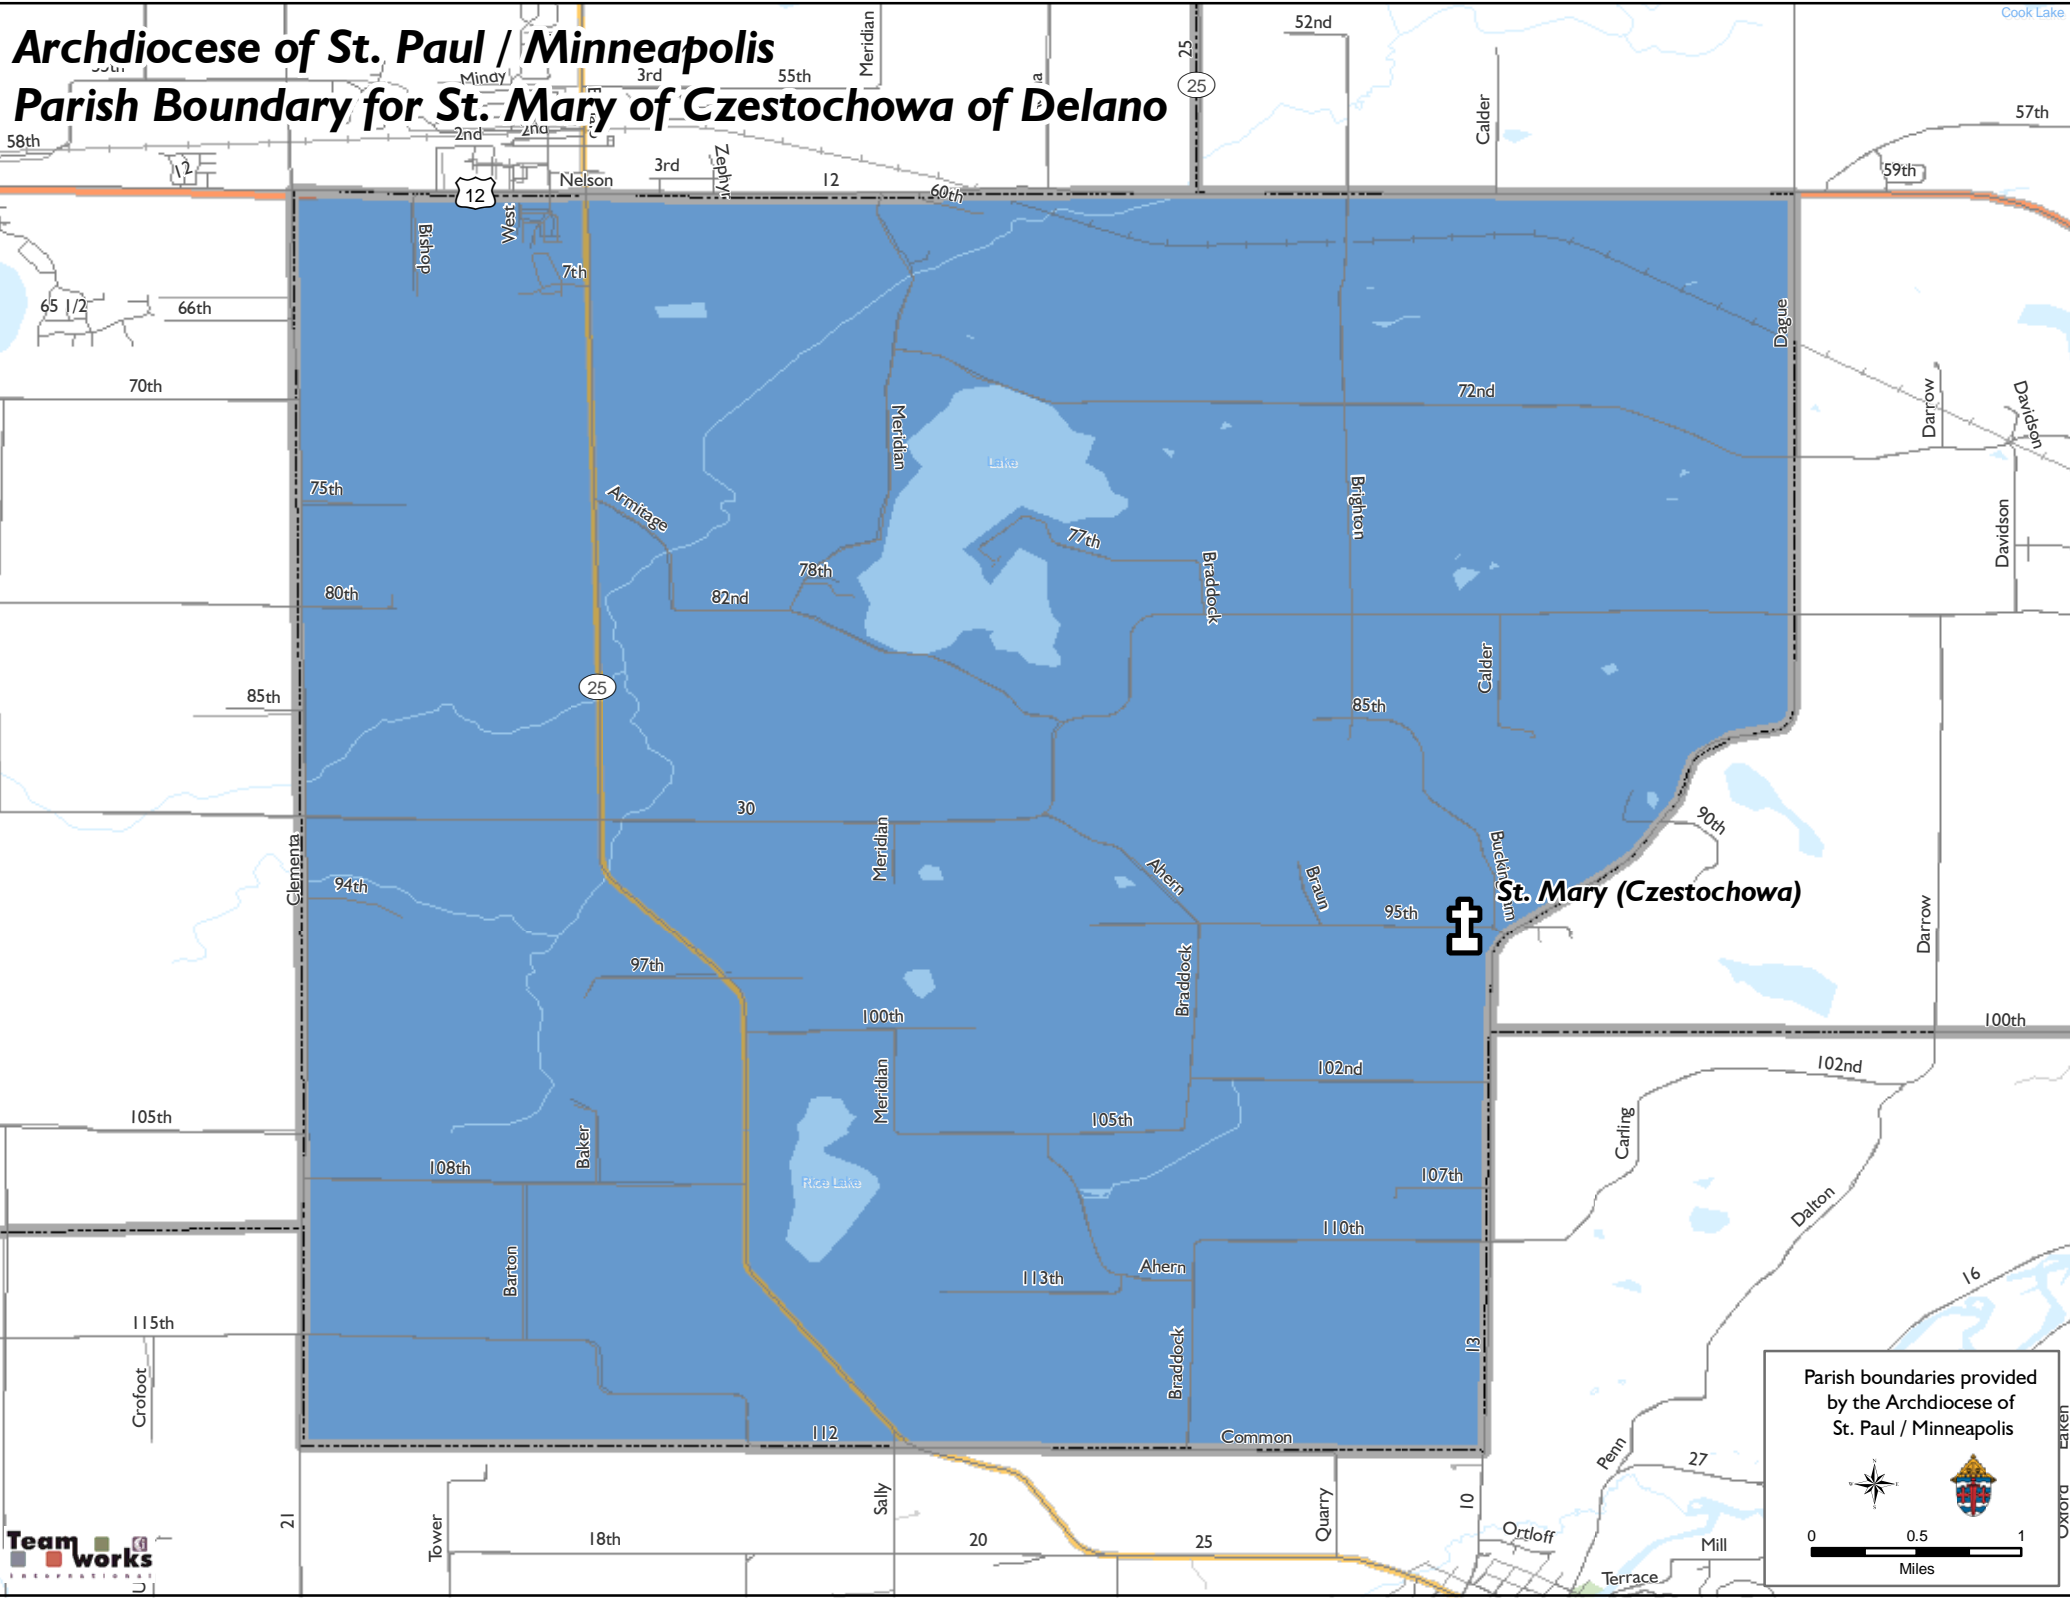

Archdiocese of St. Paul / Minneapolis Parish Boundary for St. Mary of Czestochowa of Delano

Parish boundaries provided by the Archdiocese of St. Paul / Minneapolis

0 0.5 1
Miles