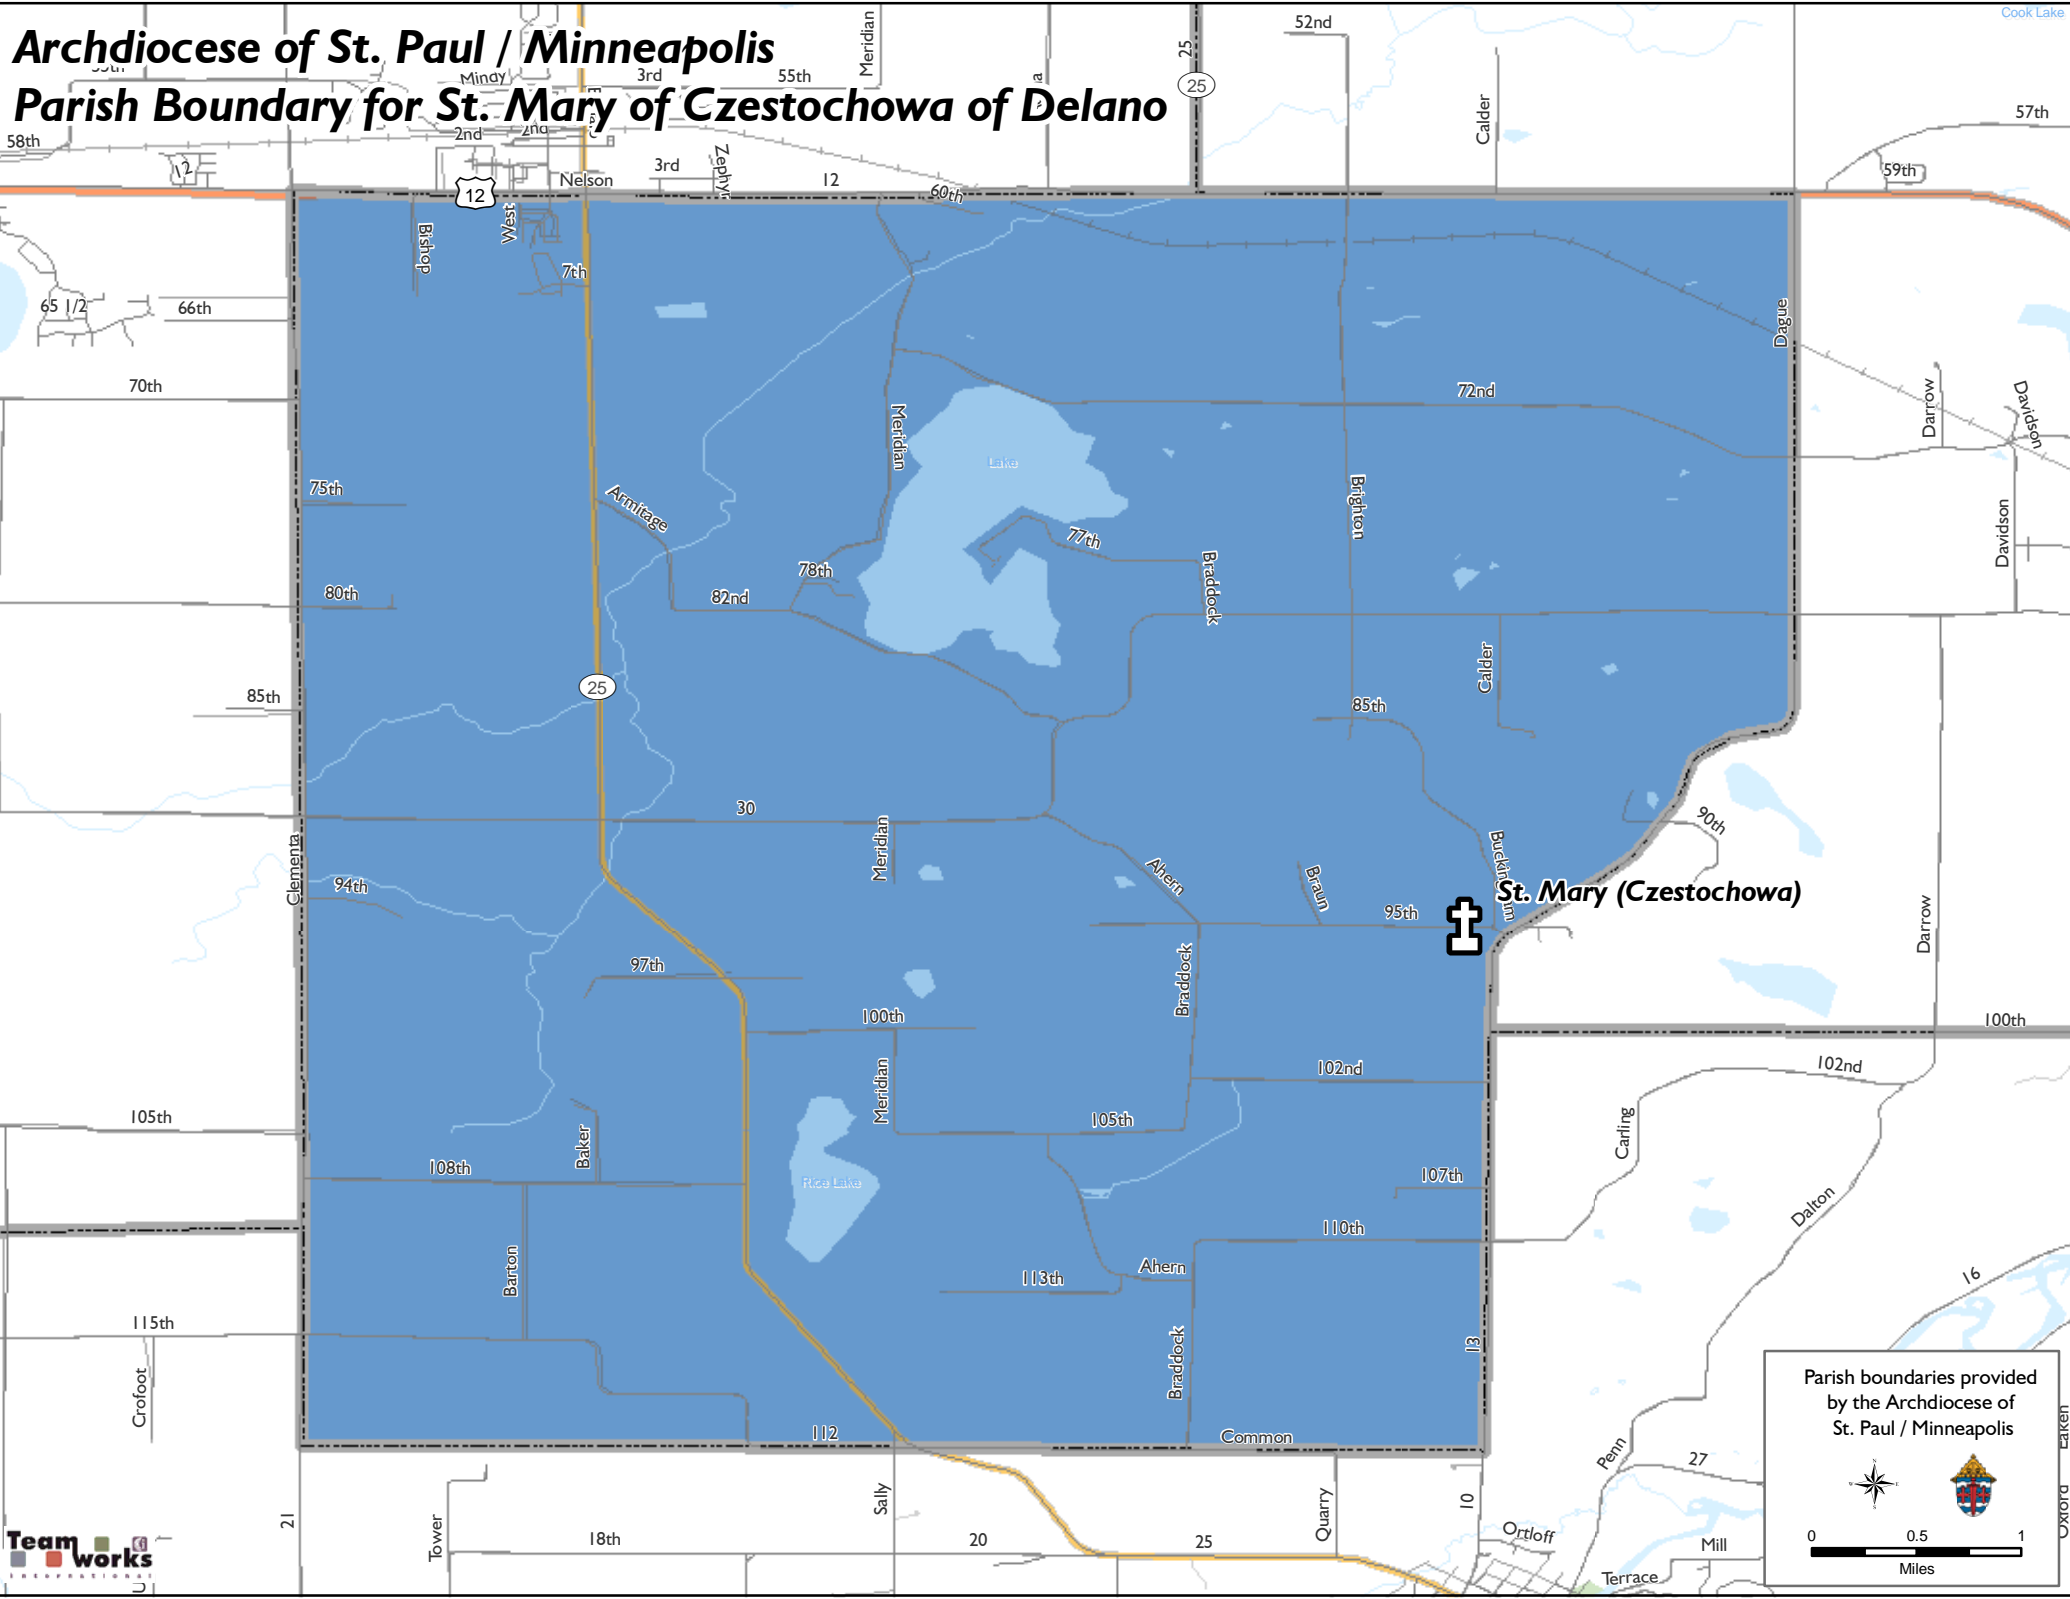

# Archdiocese of St. Paul / Minneapolis

## Parish Boundary for St. Mary of Czestochowa of Delano

Parish boundaries provided by the Archdiocese of St. Paul / Minneapolis

0 0.5 1 Miles