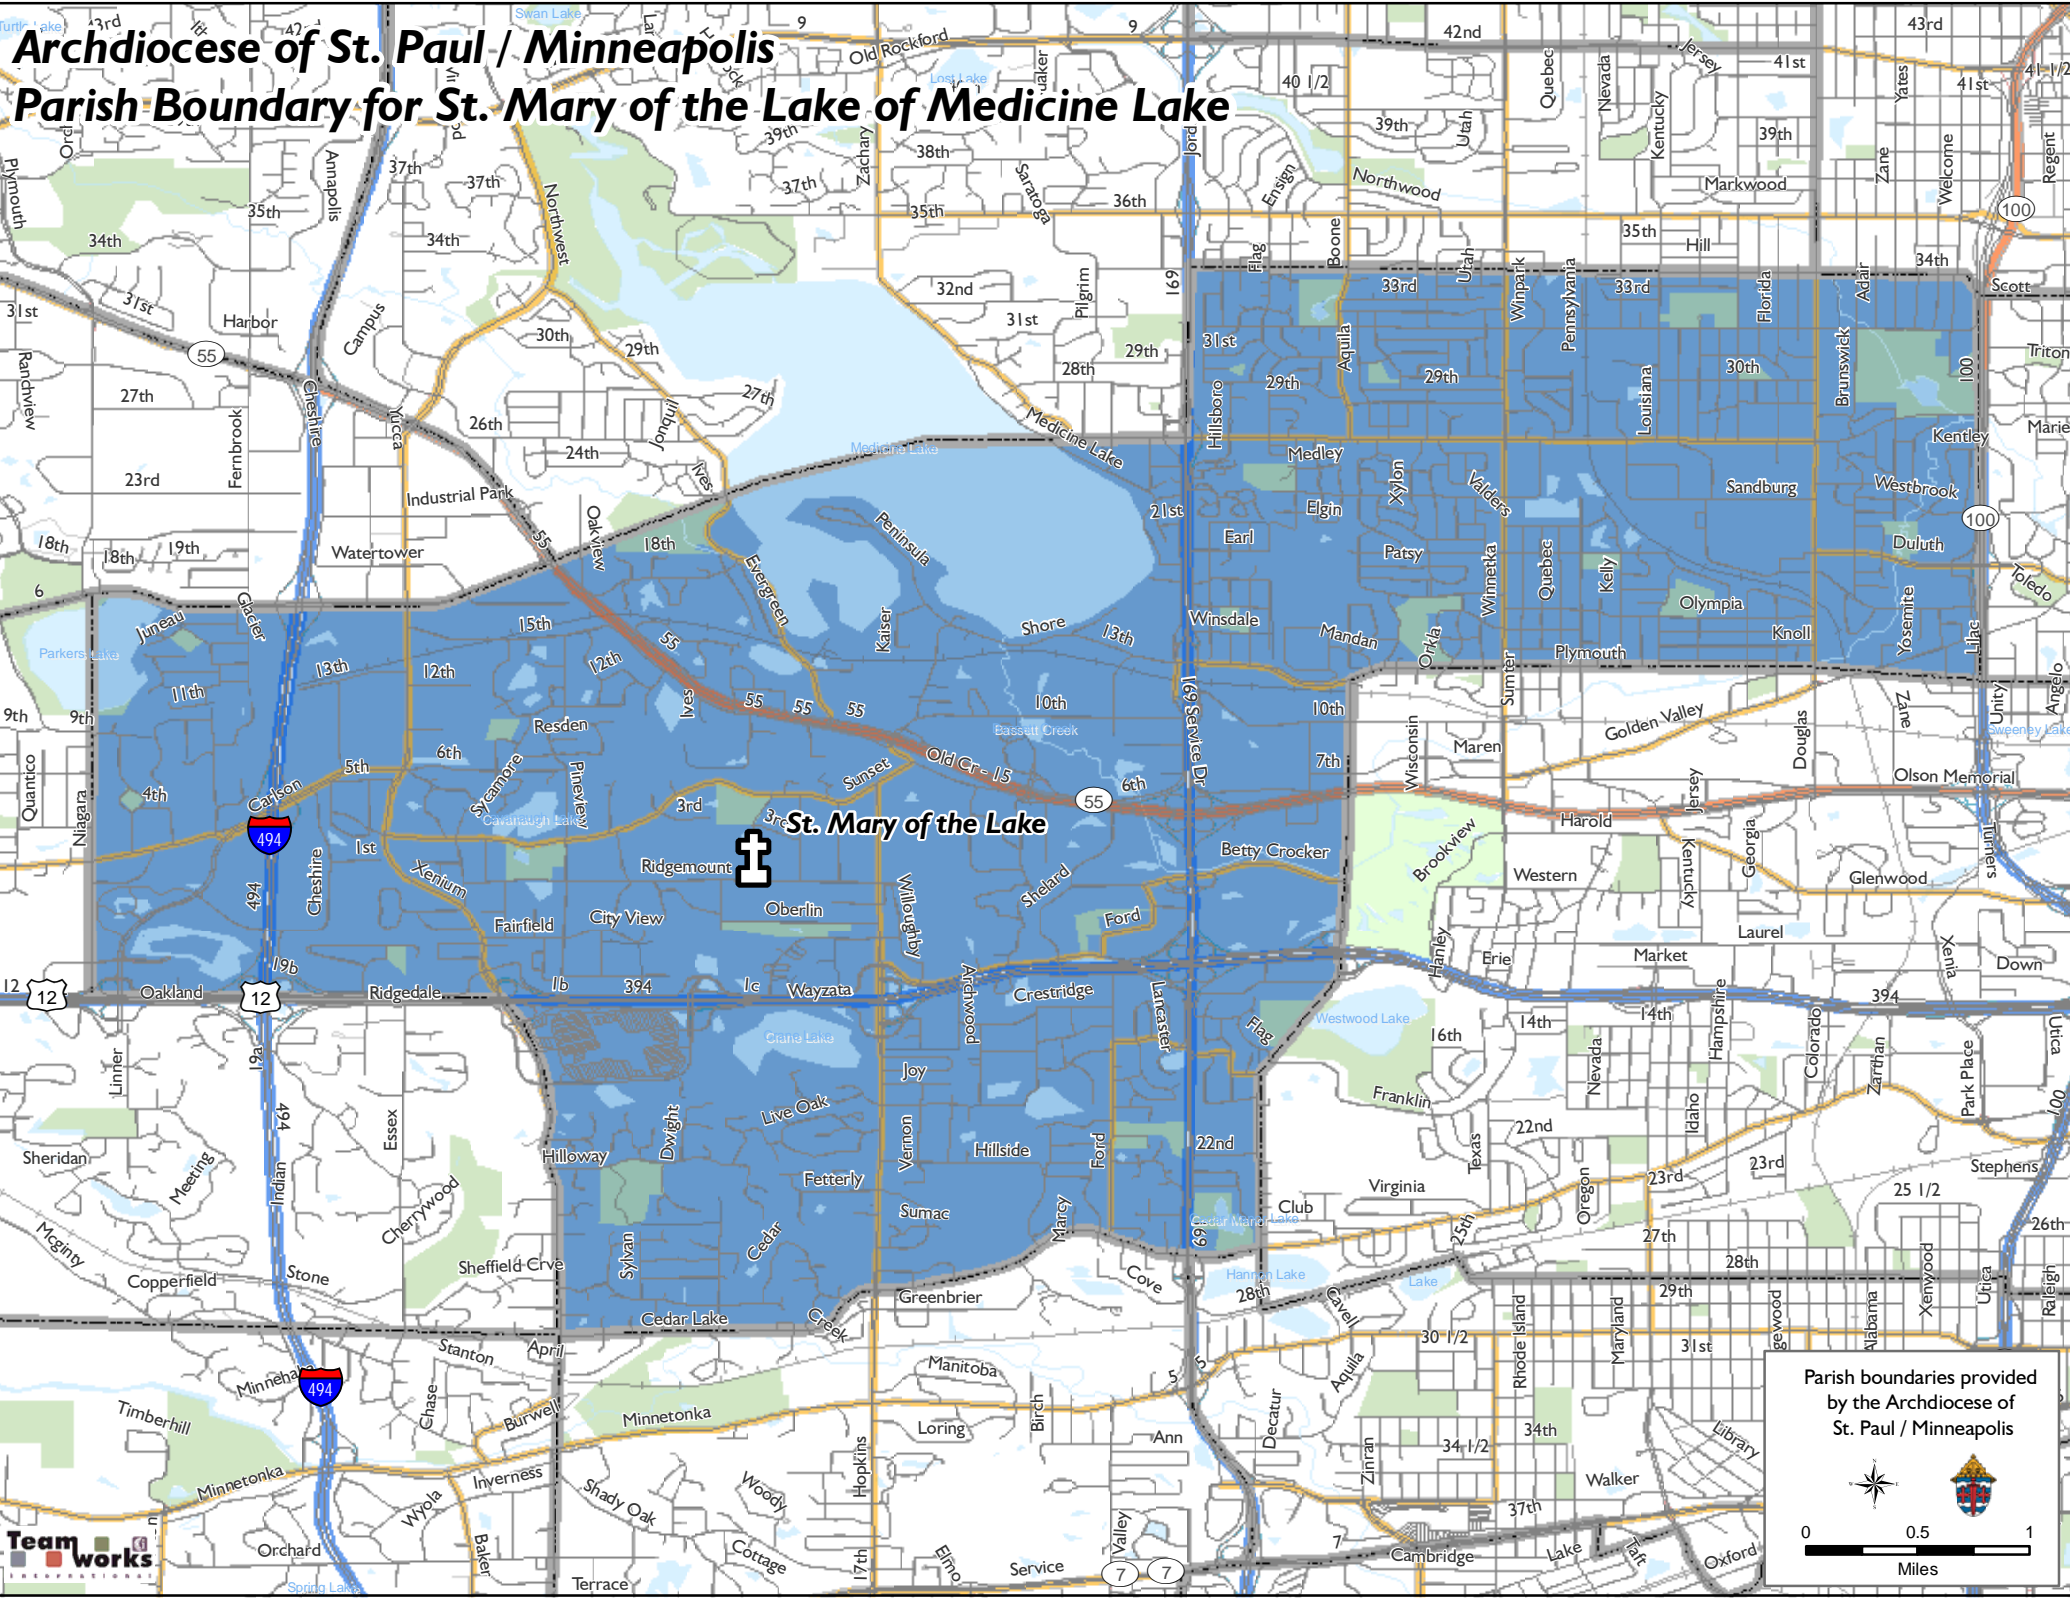

Archdiocese of St. Paul / Minneapolis

Parish Boundary for St. Mary of the Lake of Medicine Lake

Parish boundaries provided by the Archdiocese of St. Paul / Minneapolis

0 0.5 1
Miles