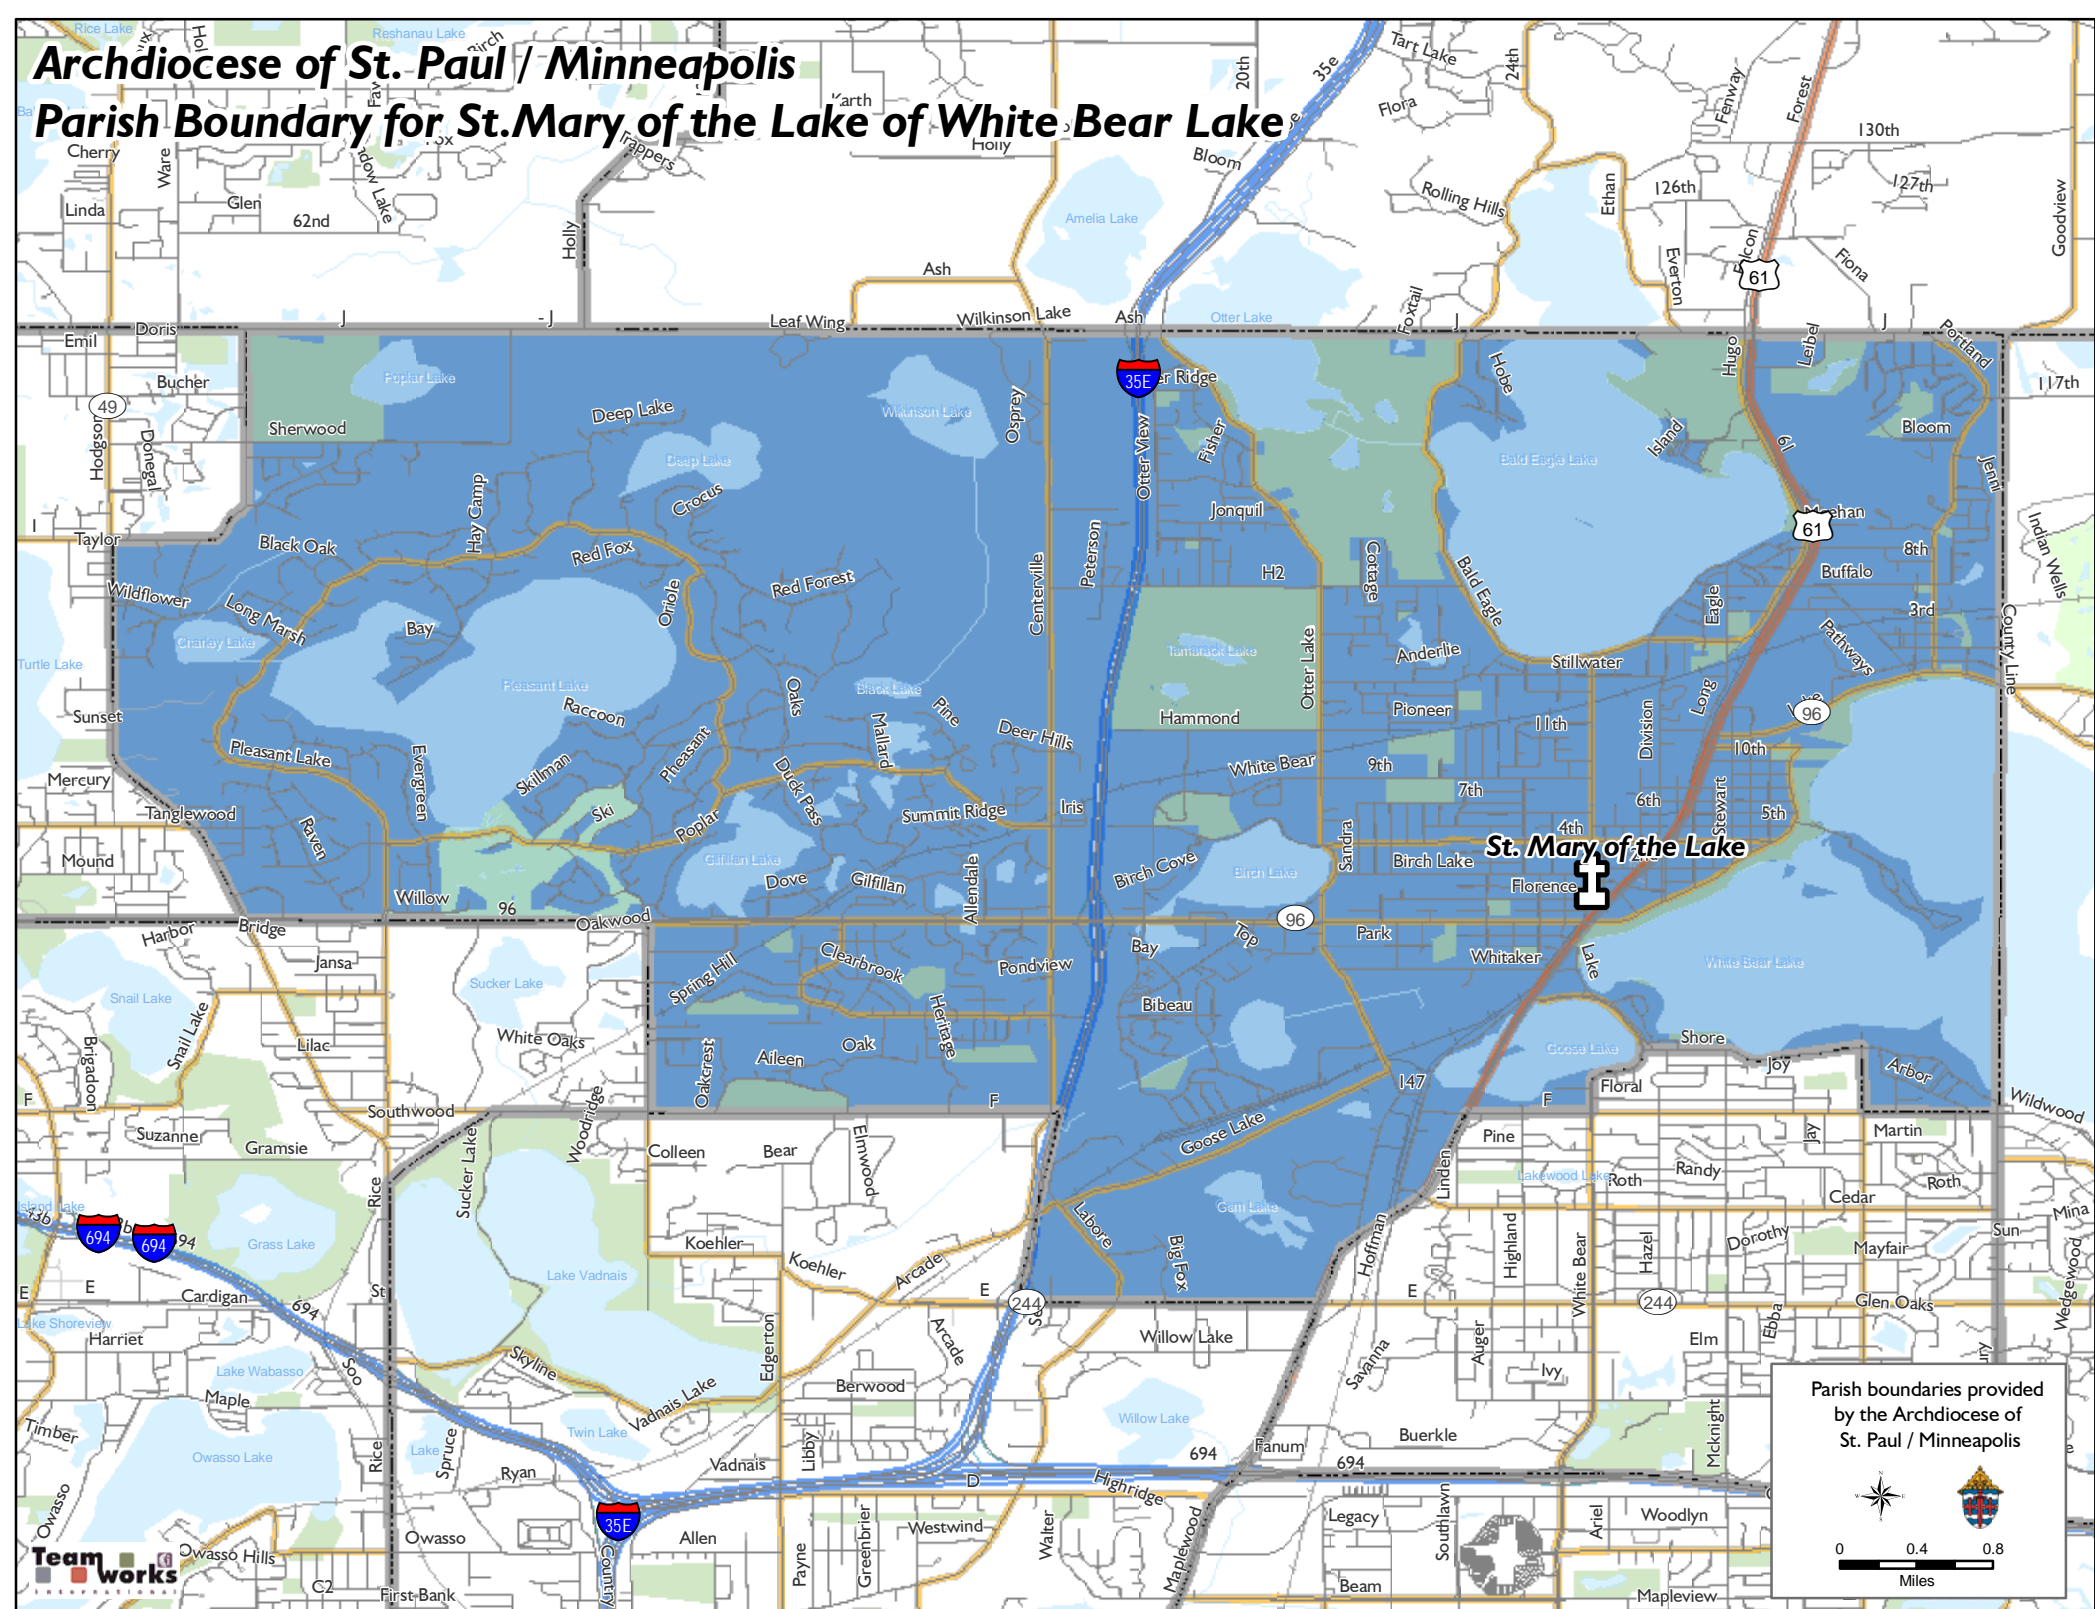

Archdiocese of St. Paul / Minneapolis

Parish Boundary for St. Mary of the Lake of White Bear Lake

Parish boundaries provided by the Archdiocese of St. Paul / Minneapolis

0 0.4 0.8
Miles