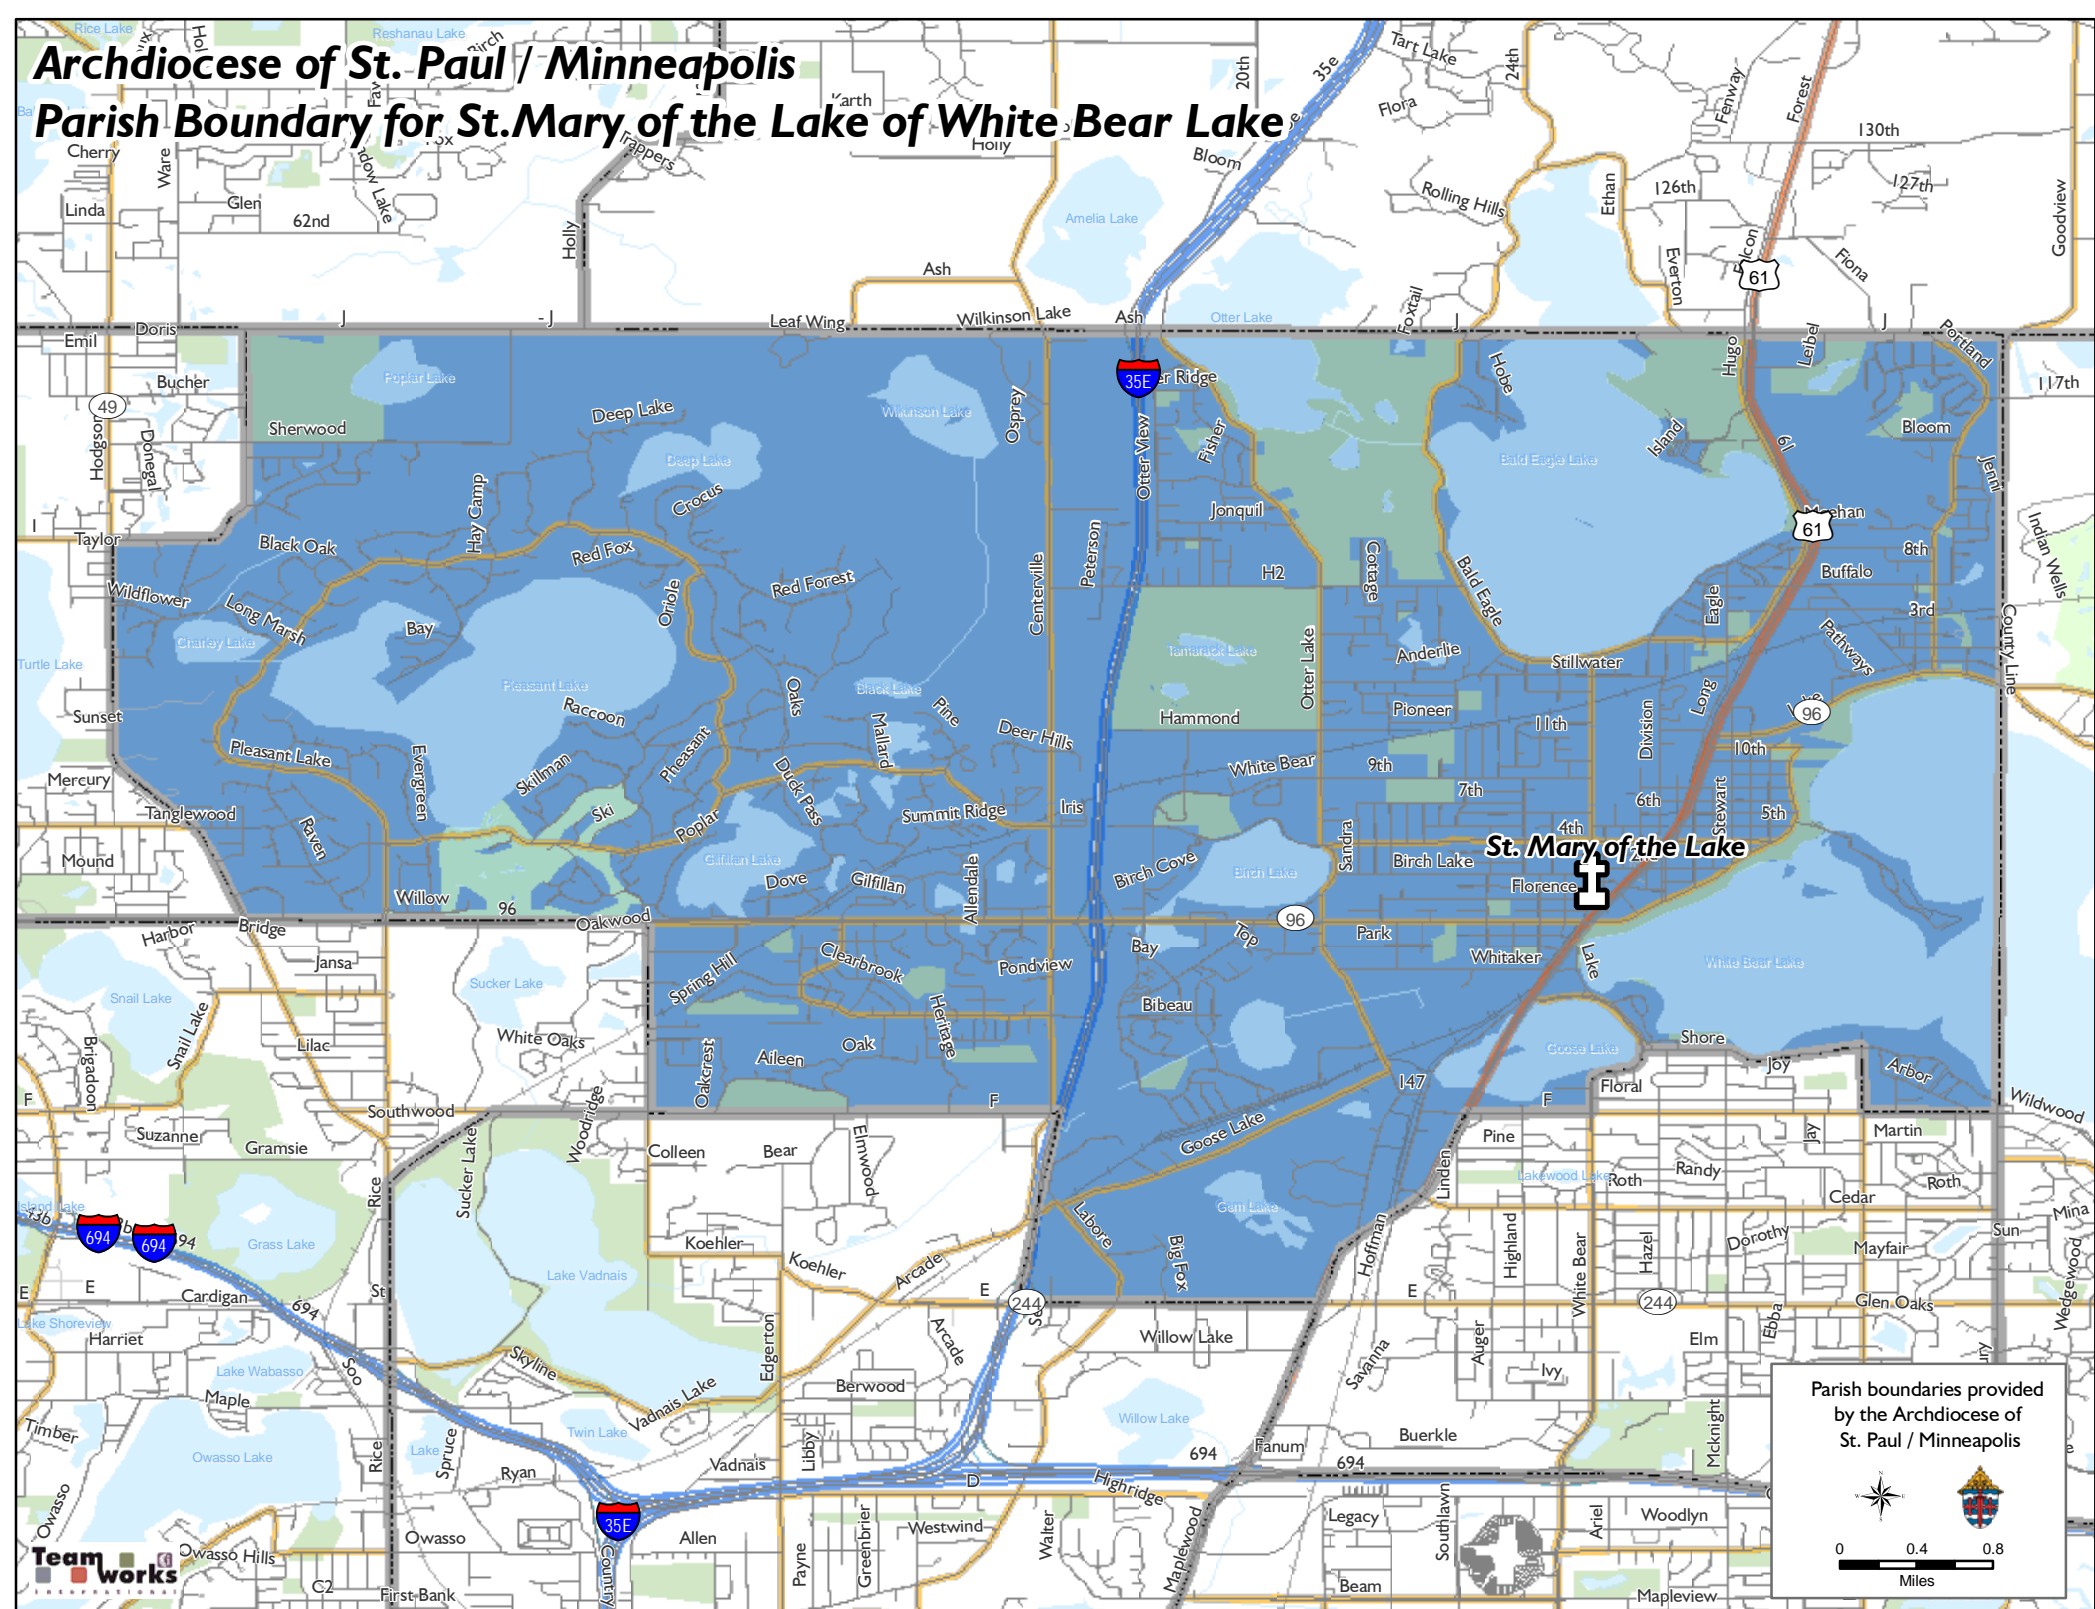

Archdiocese of St. Paul / Minneapolis

Parish Boundary for St. Mary of the Lake of White Bear Lake

Parish boundaries provided by the Archdiocese of St. Paul / Minneapolis