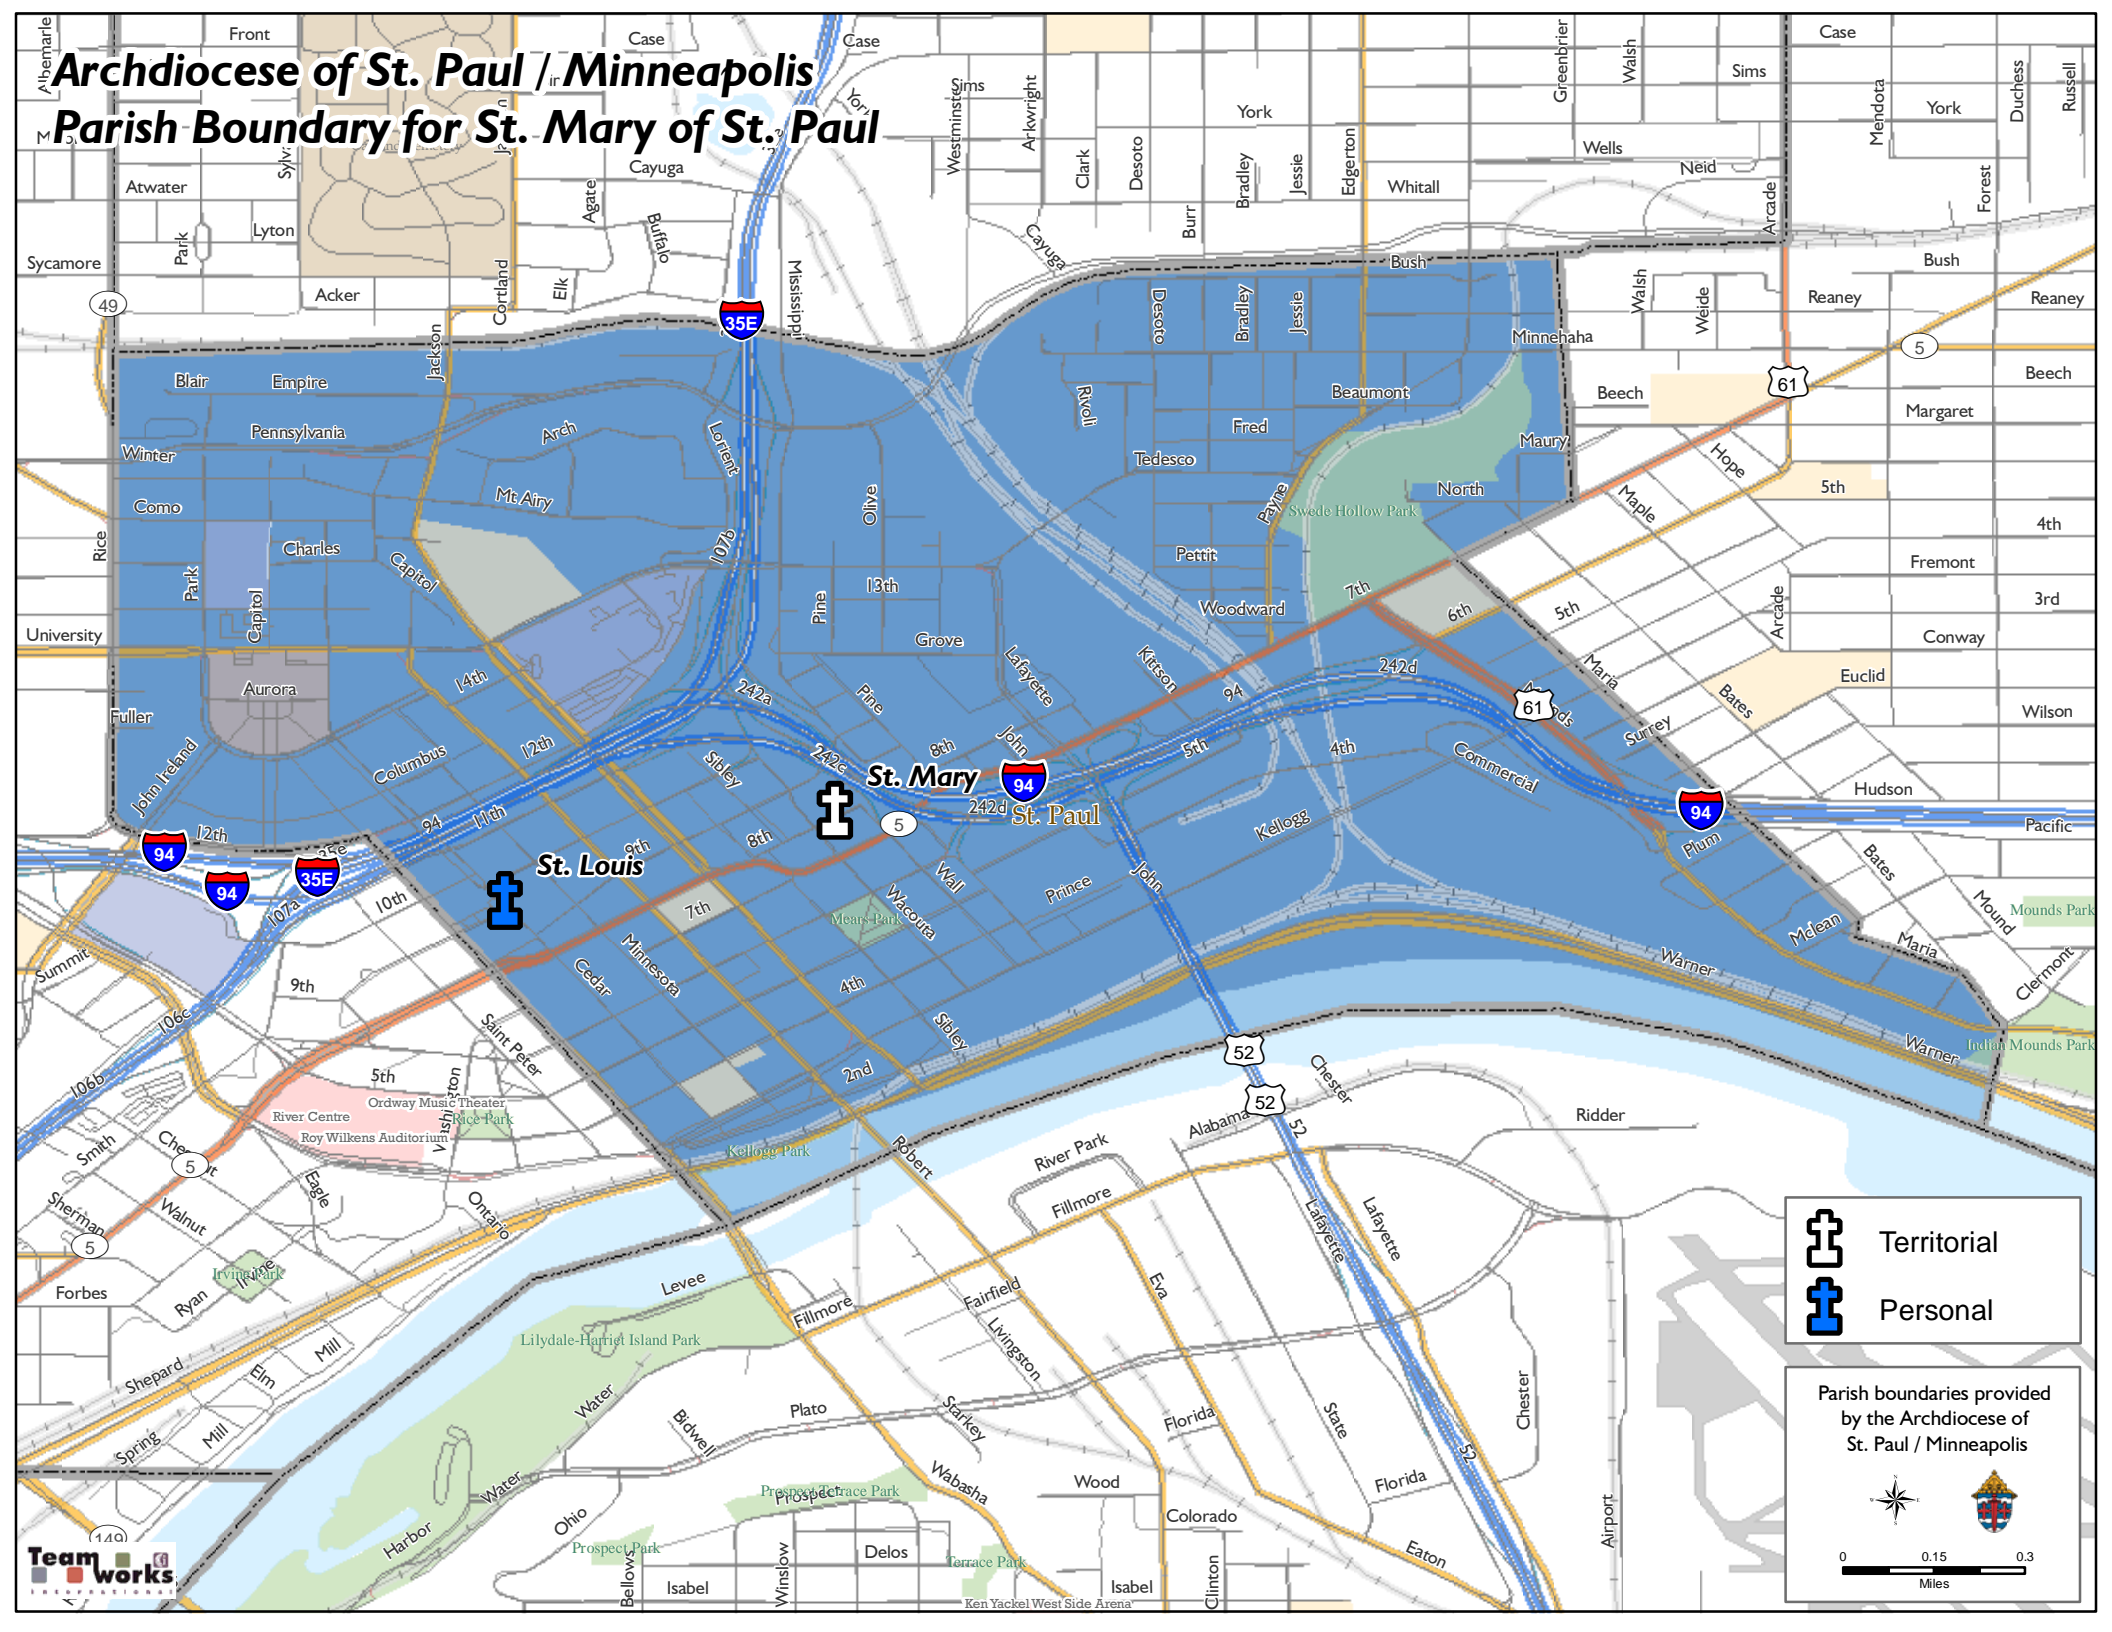

Archdiocese of St. Paul / Minneapolis

Parish Boundary for St. Mary of St. Paul

 Territorial

 Personal

Parish boundaries provided by the Archdiocese of St. Paul / Minneapolis

0 0.15 0.3 Miles