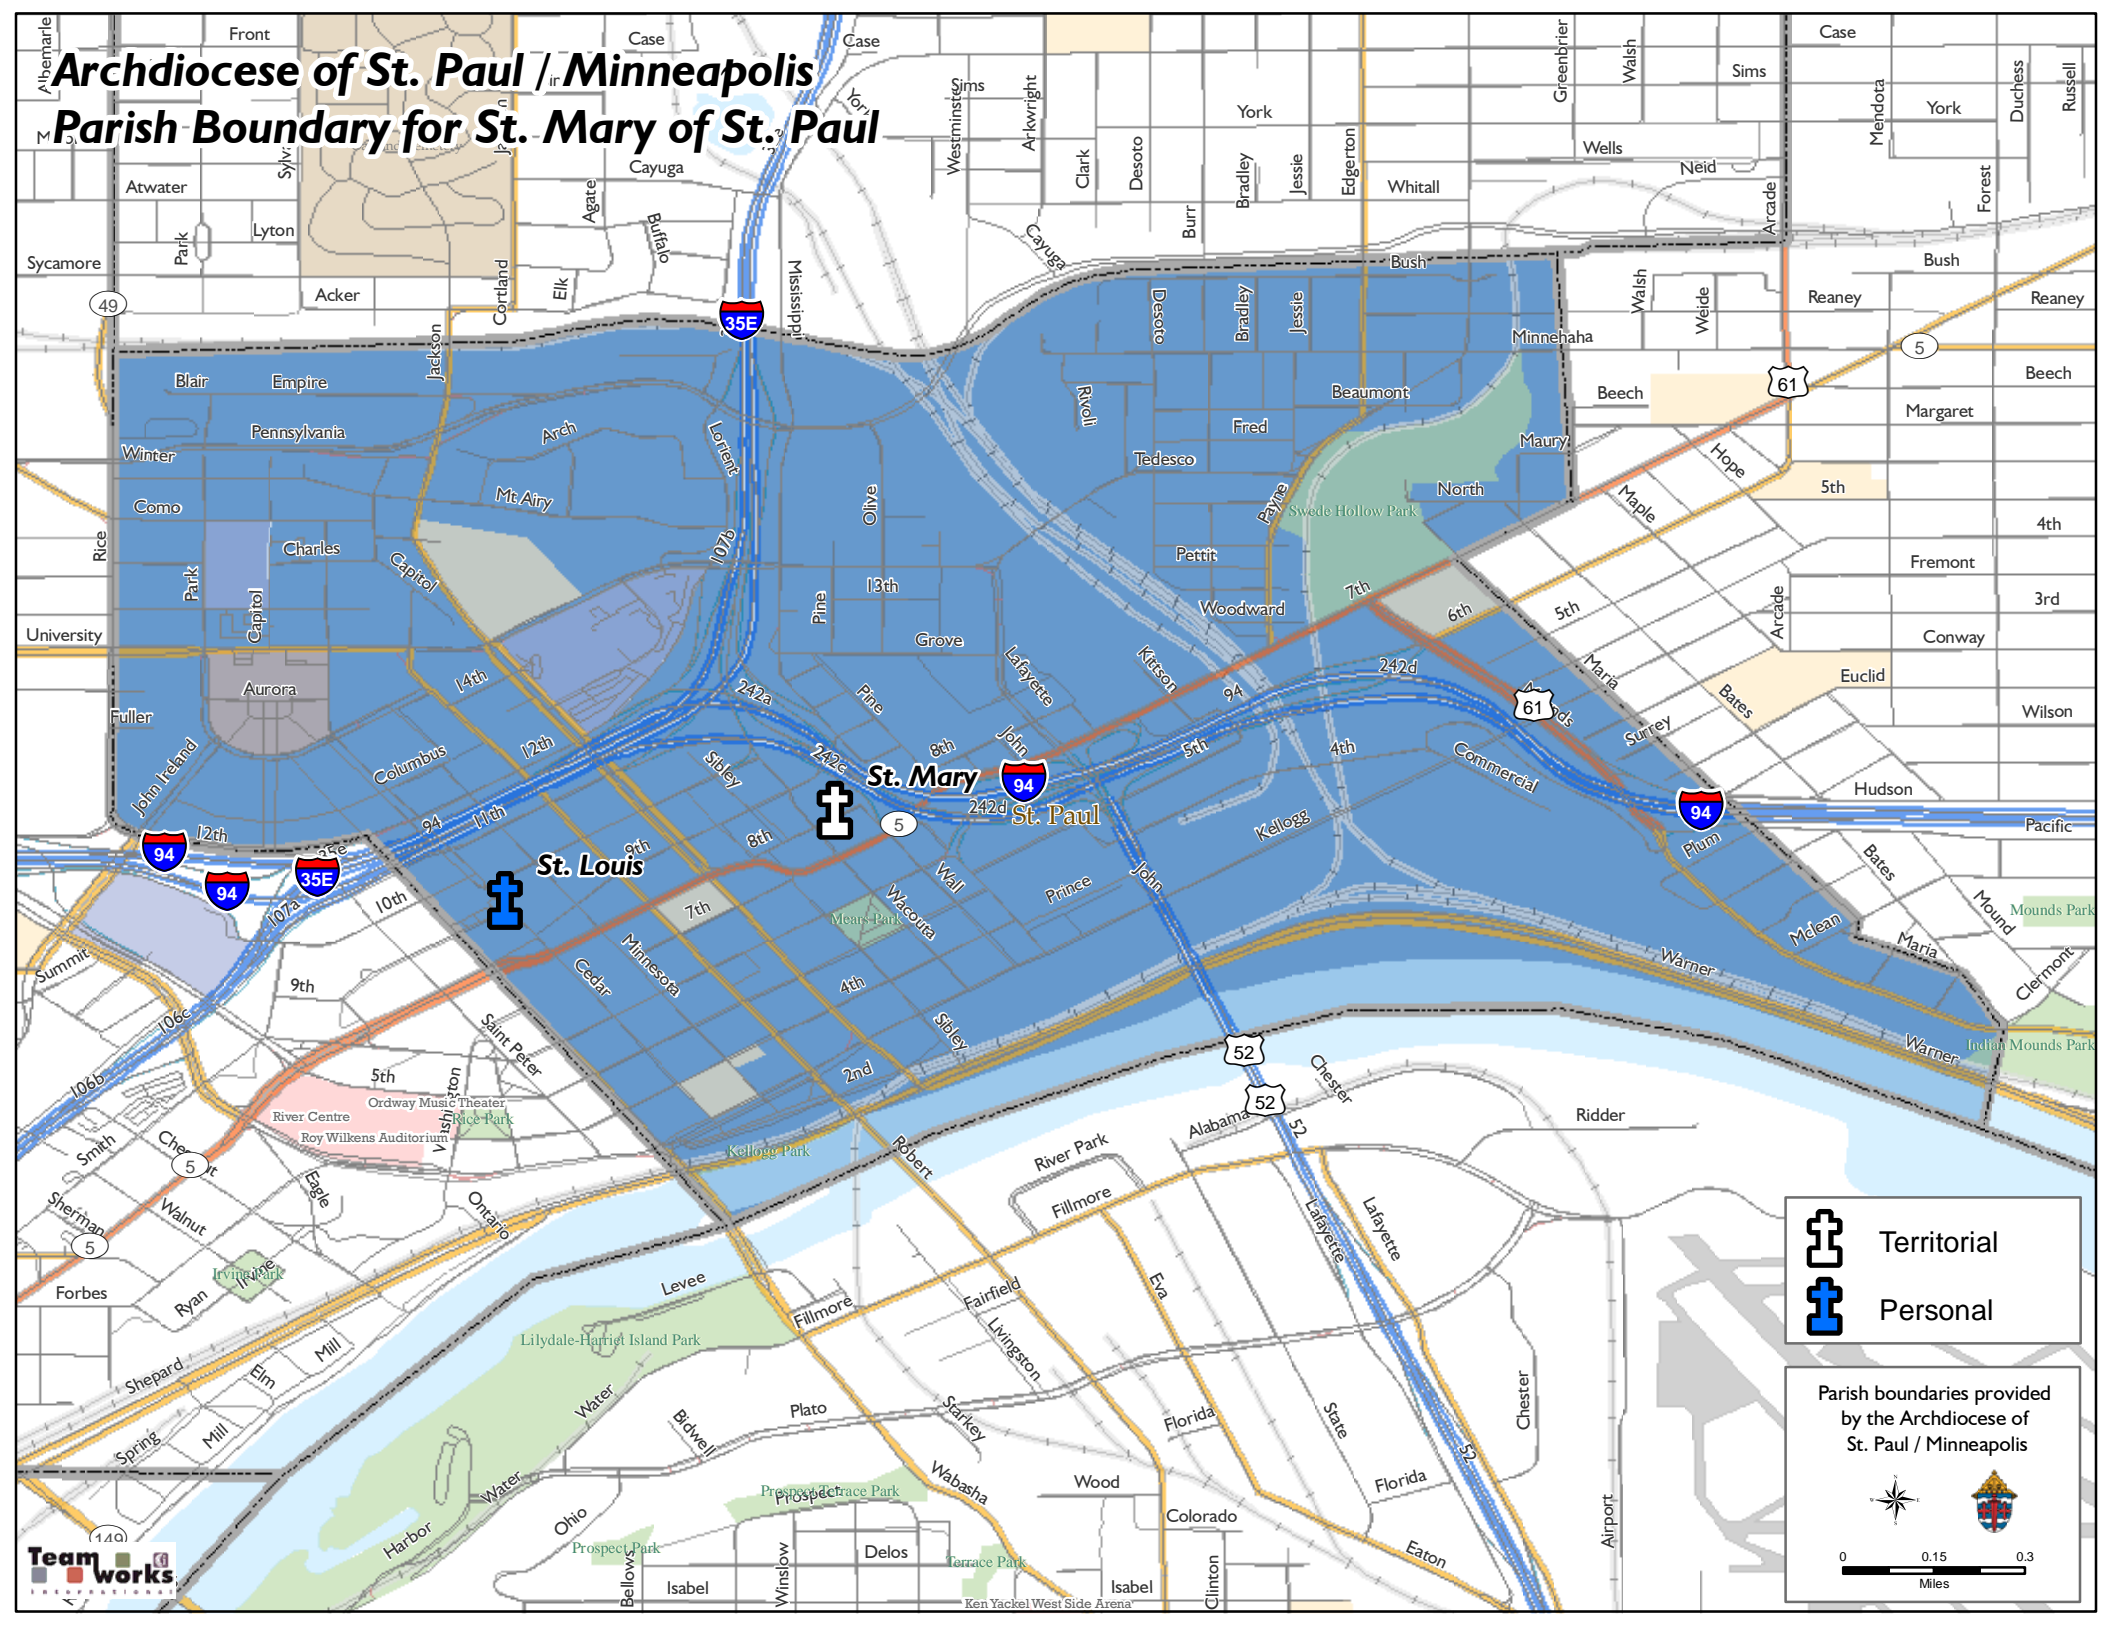

# Archdiocese of St. Paul / Minneapolis

## Parish Boundary for St. Mary of St. Paul

 Territorial

 Personal

Parish boundaries provided by the Archdiocese of St. Paul / Minneapolis

0 0.15 0.3 Miles