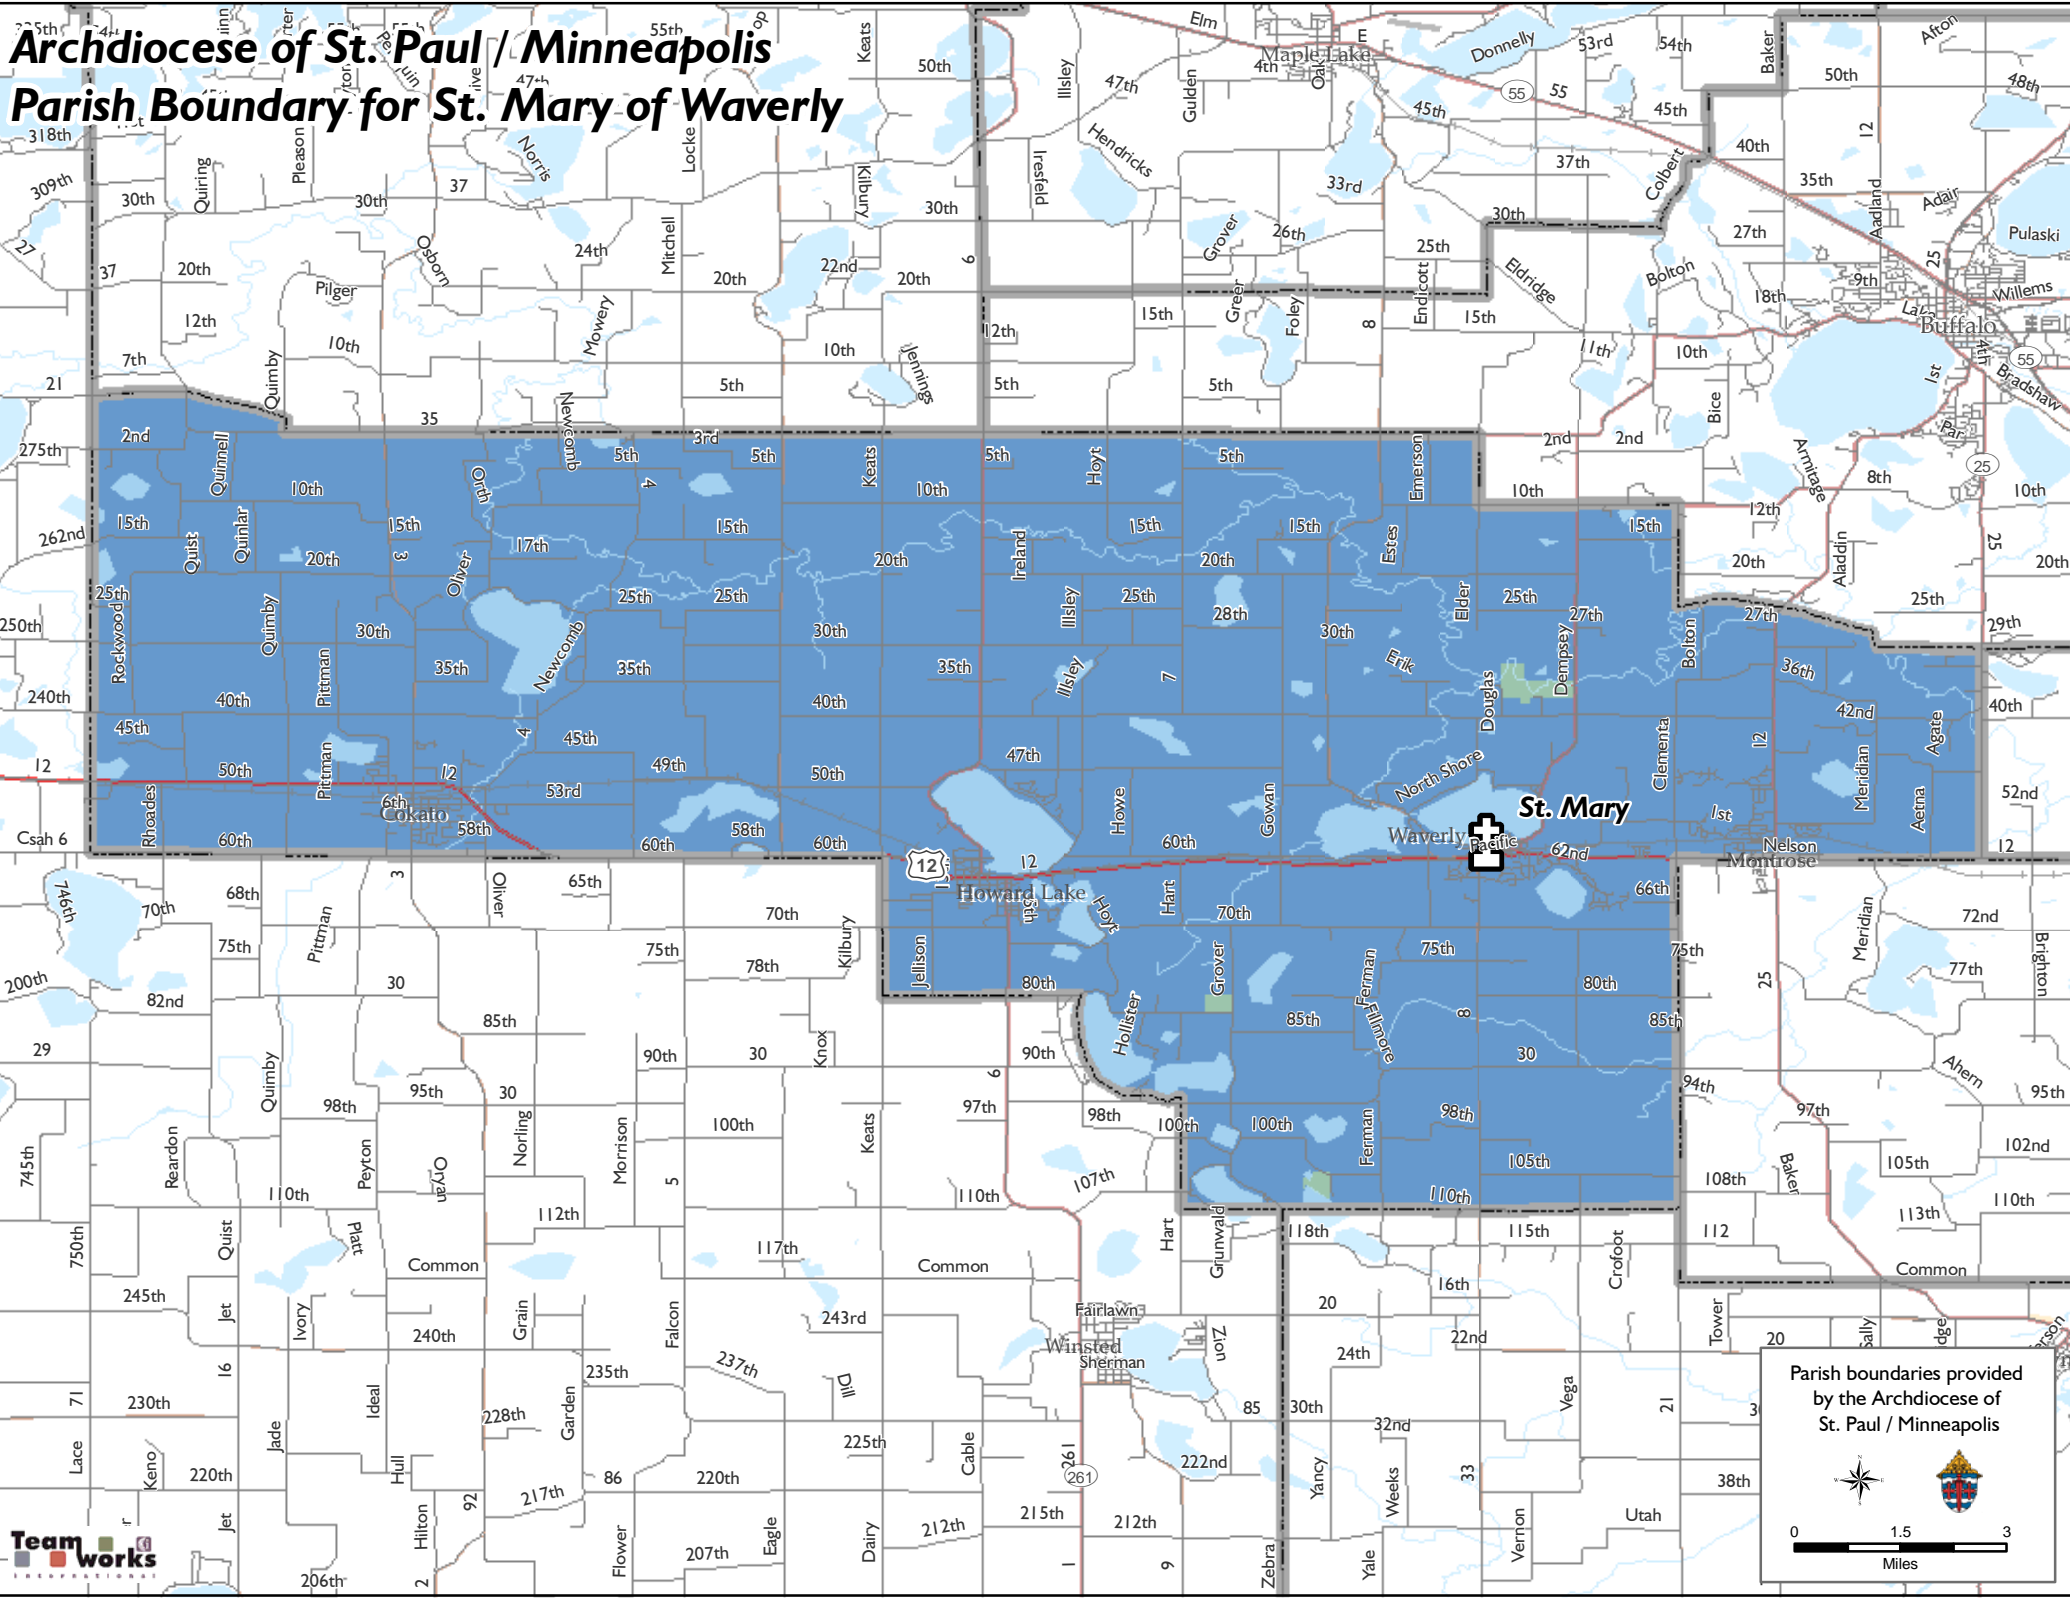

Archdiocese of St. Paul / Minneapolis

Parish Boundary for St. Mary of Waverly

Parish boundaries provided by the Archdiocese of St. Paul / Minneapolis

0 1.5 3 Miles