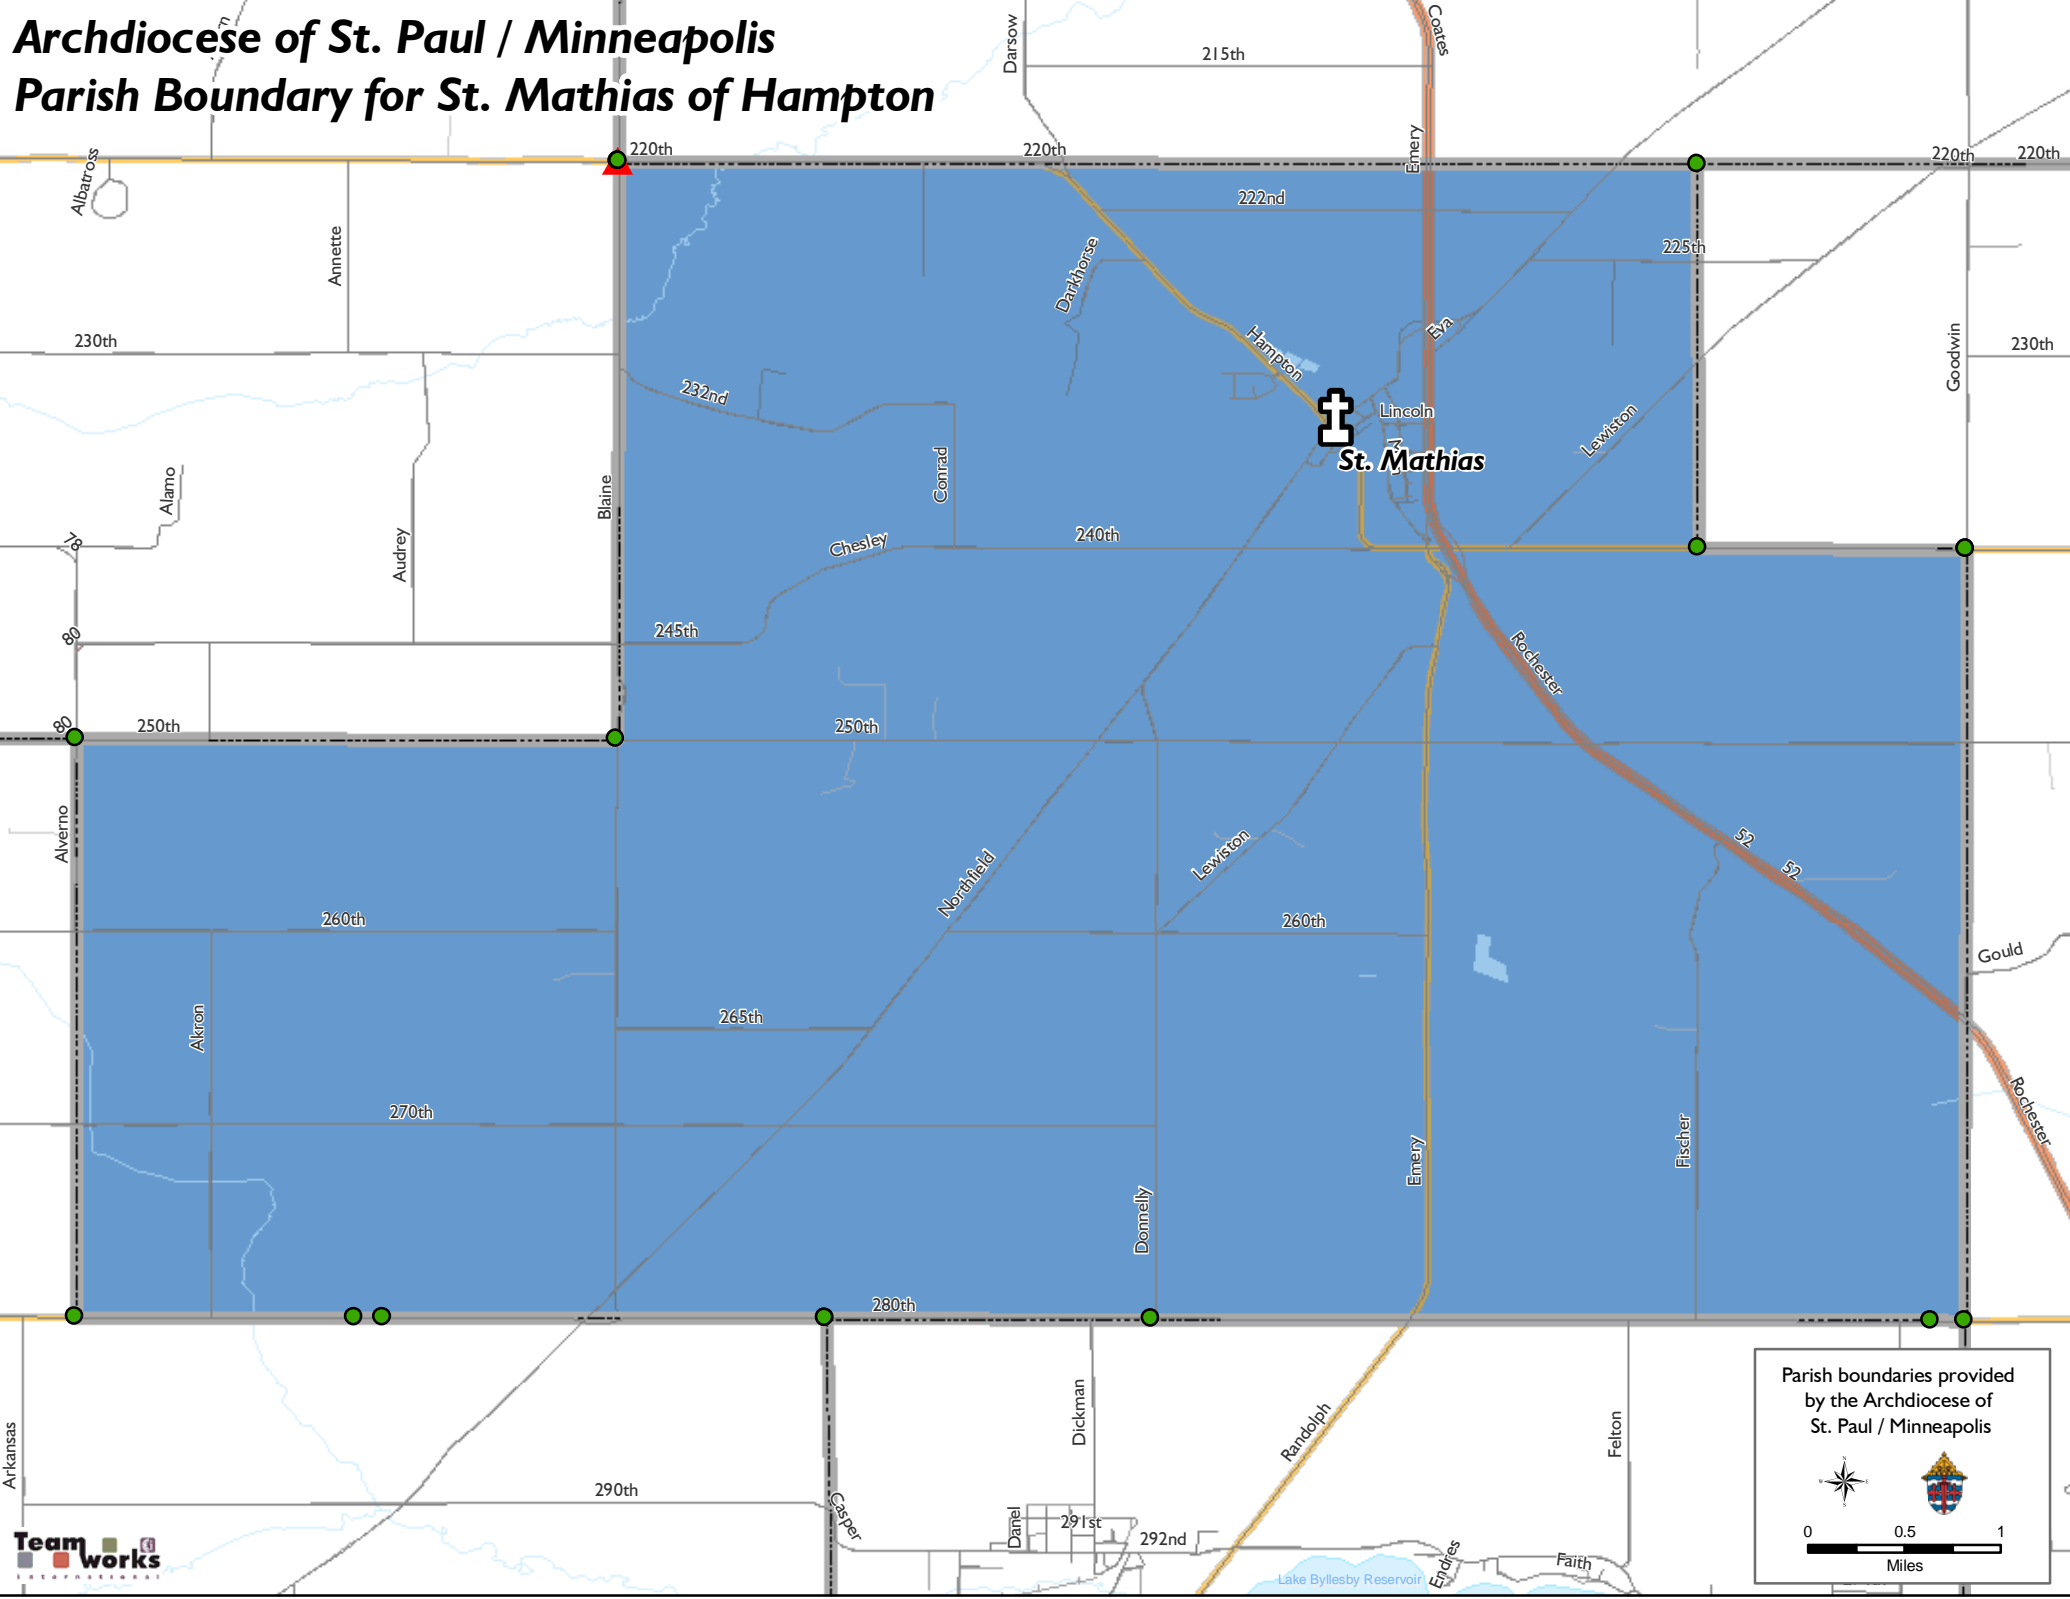

Archdiocese of St. Paul / Minneapolis

Parish Boundary for St. Mathias of Hampton

Parish boundaries provided by the Archdiocese of St. Paul / Minneapolis

0 0.5 1
Miles