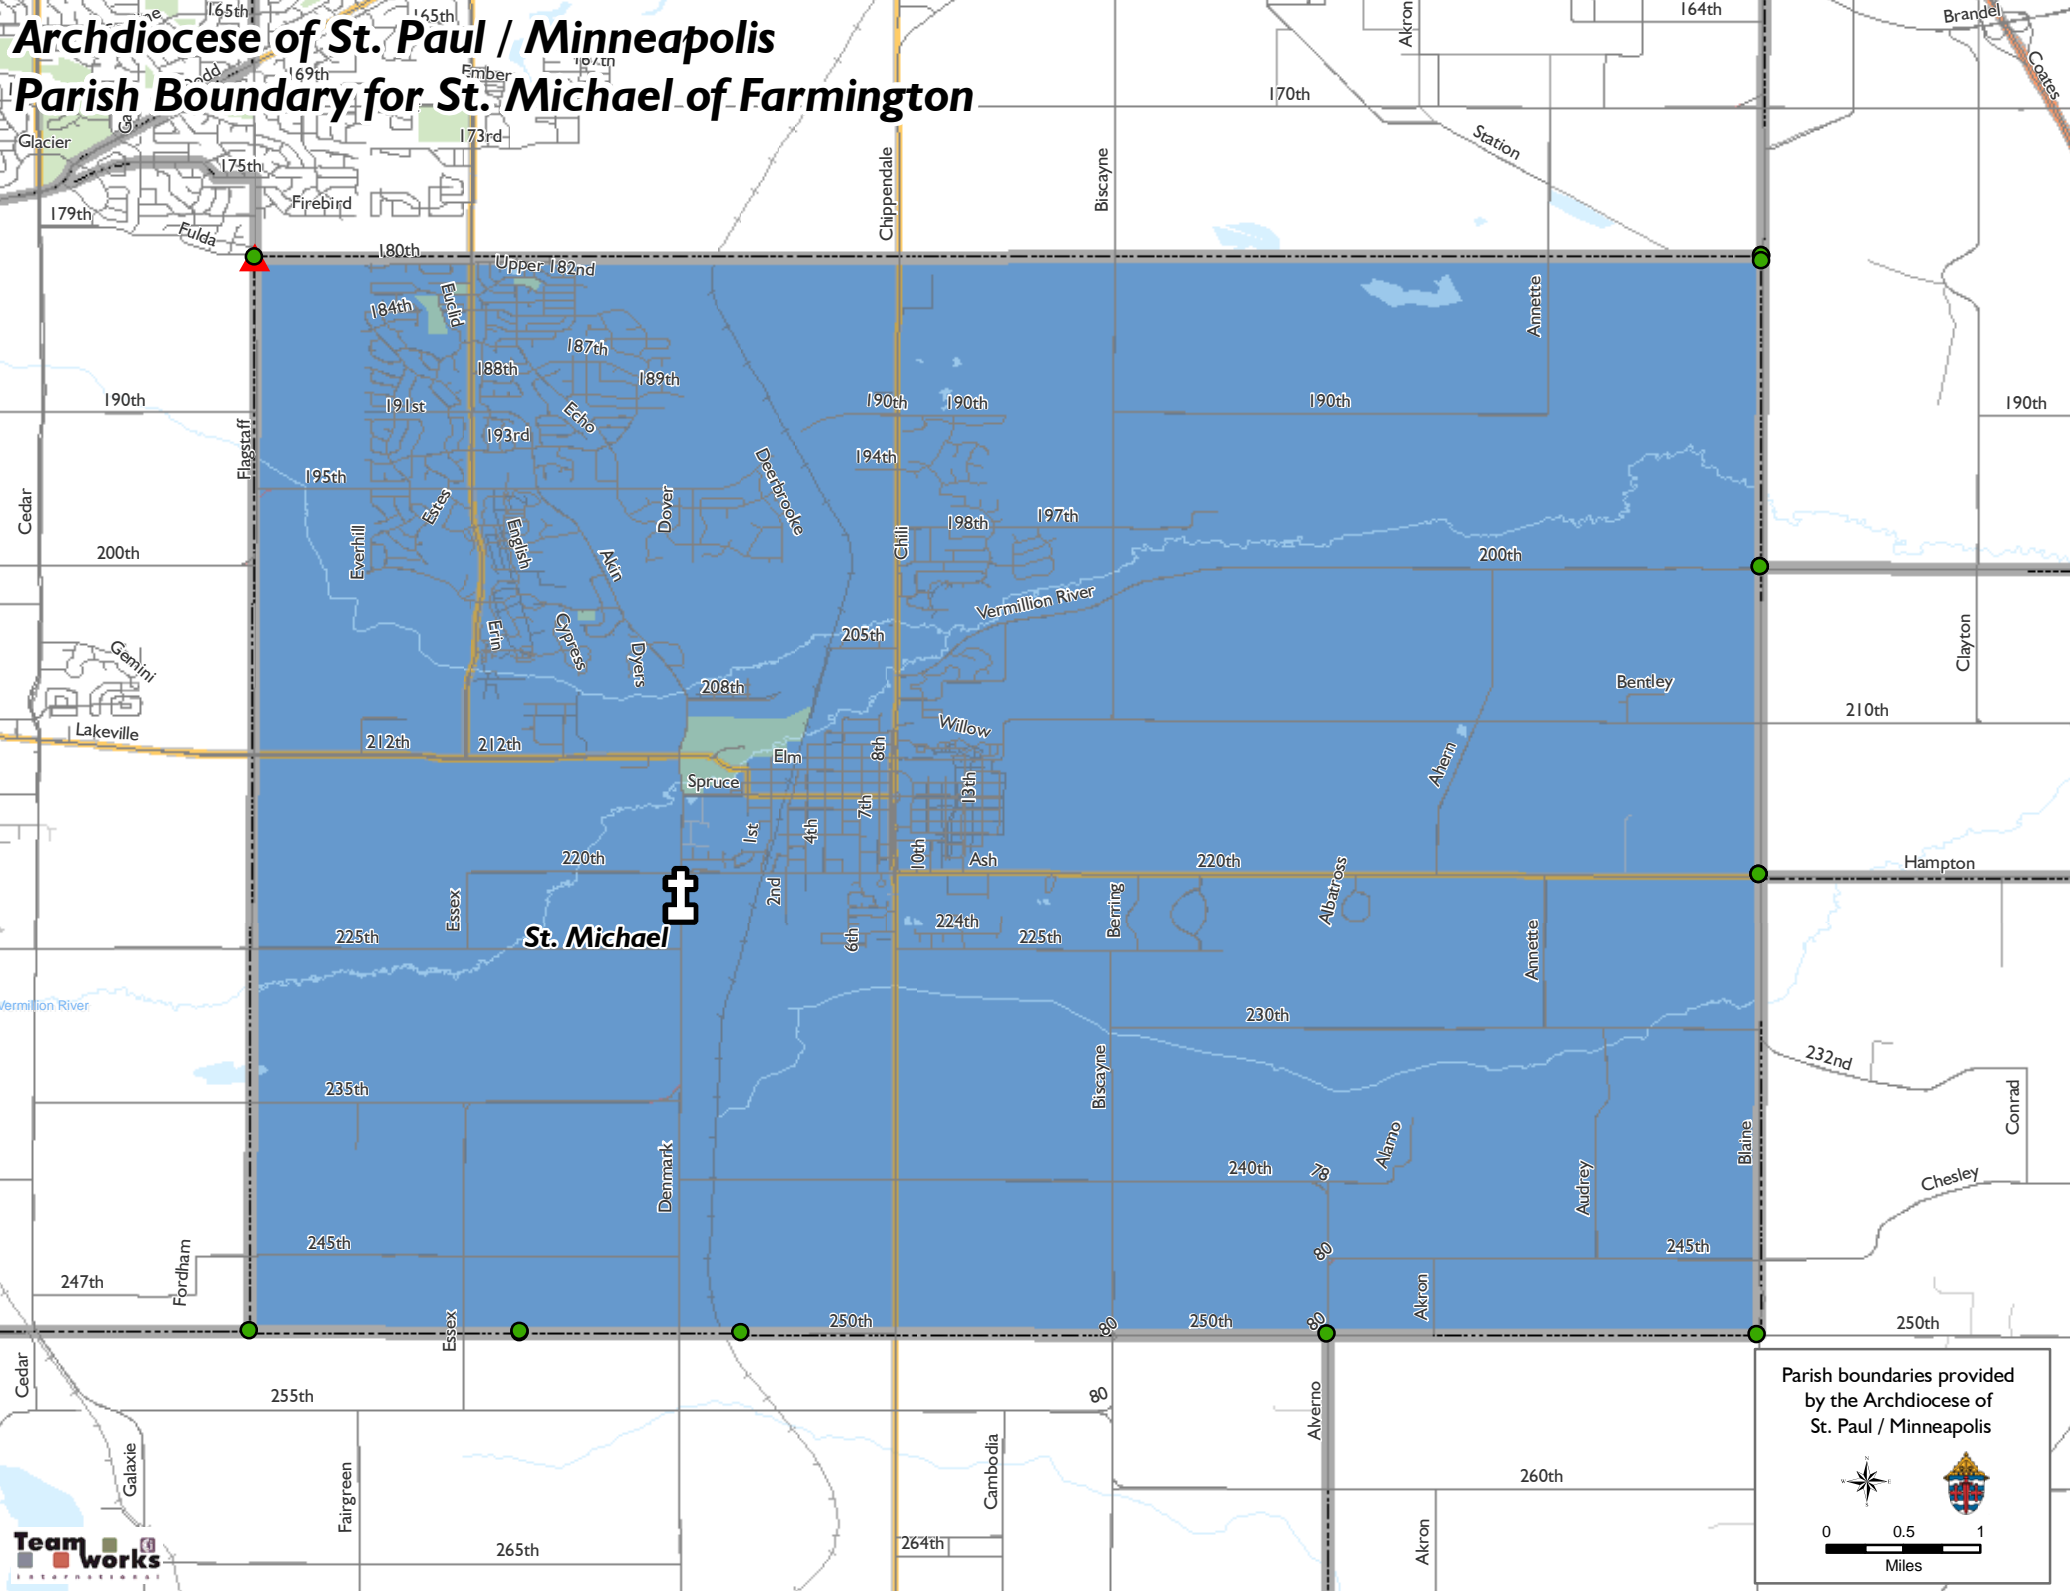

# Archdiocese of St. Paul / Minneapolis

## Parish Boundary for St. Michael of Farmington

Parish boundaries provided by the Archdiocese of St. Paul / Minneapolis

0 0.5 1 Miles