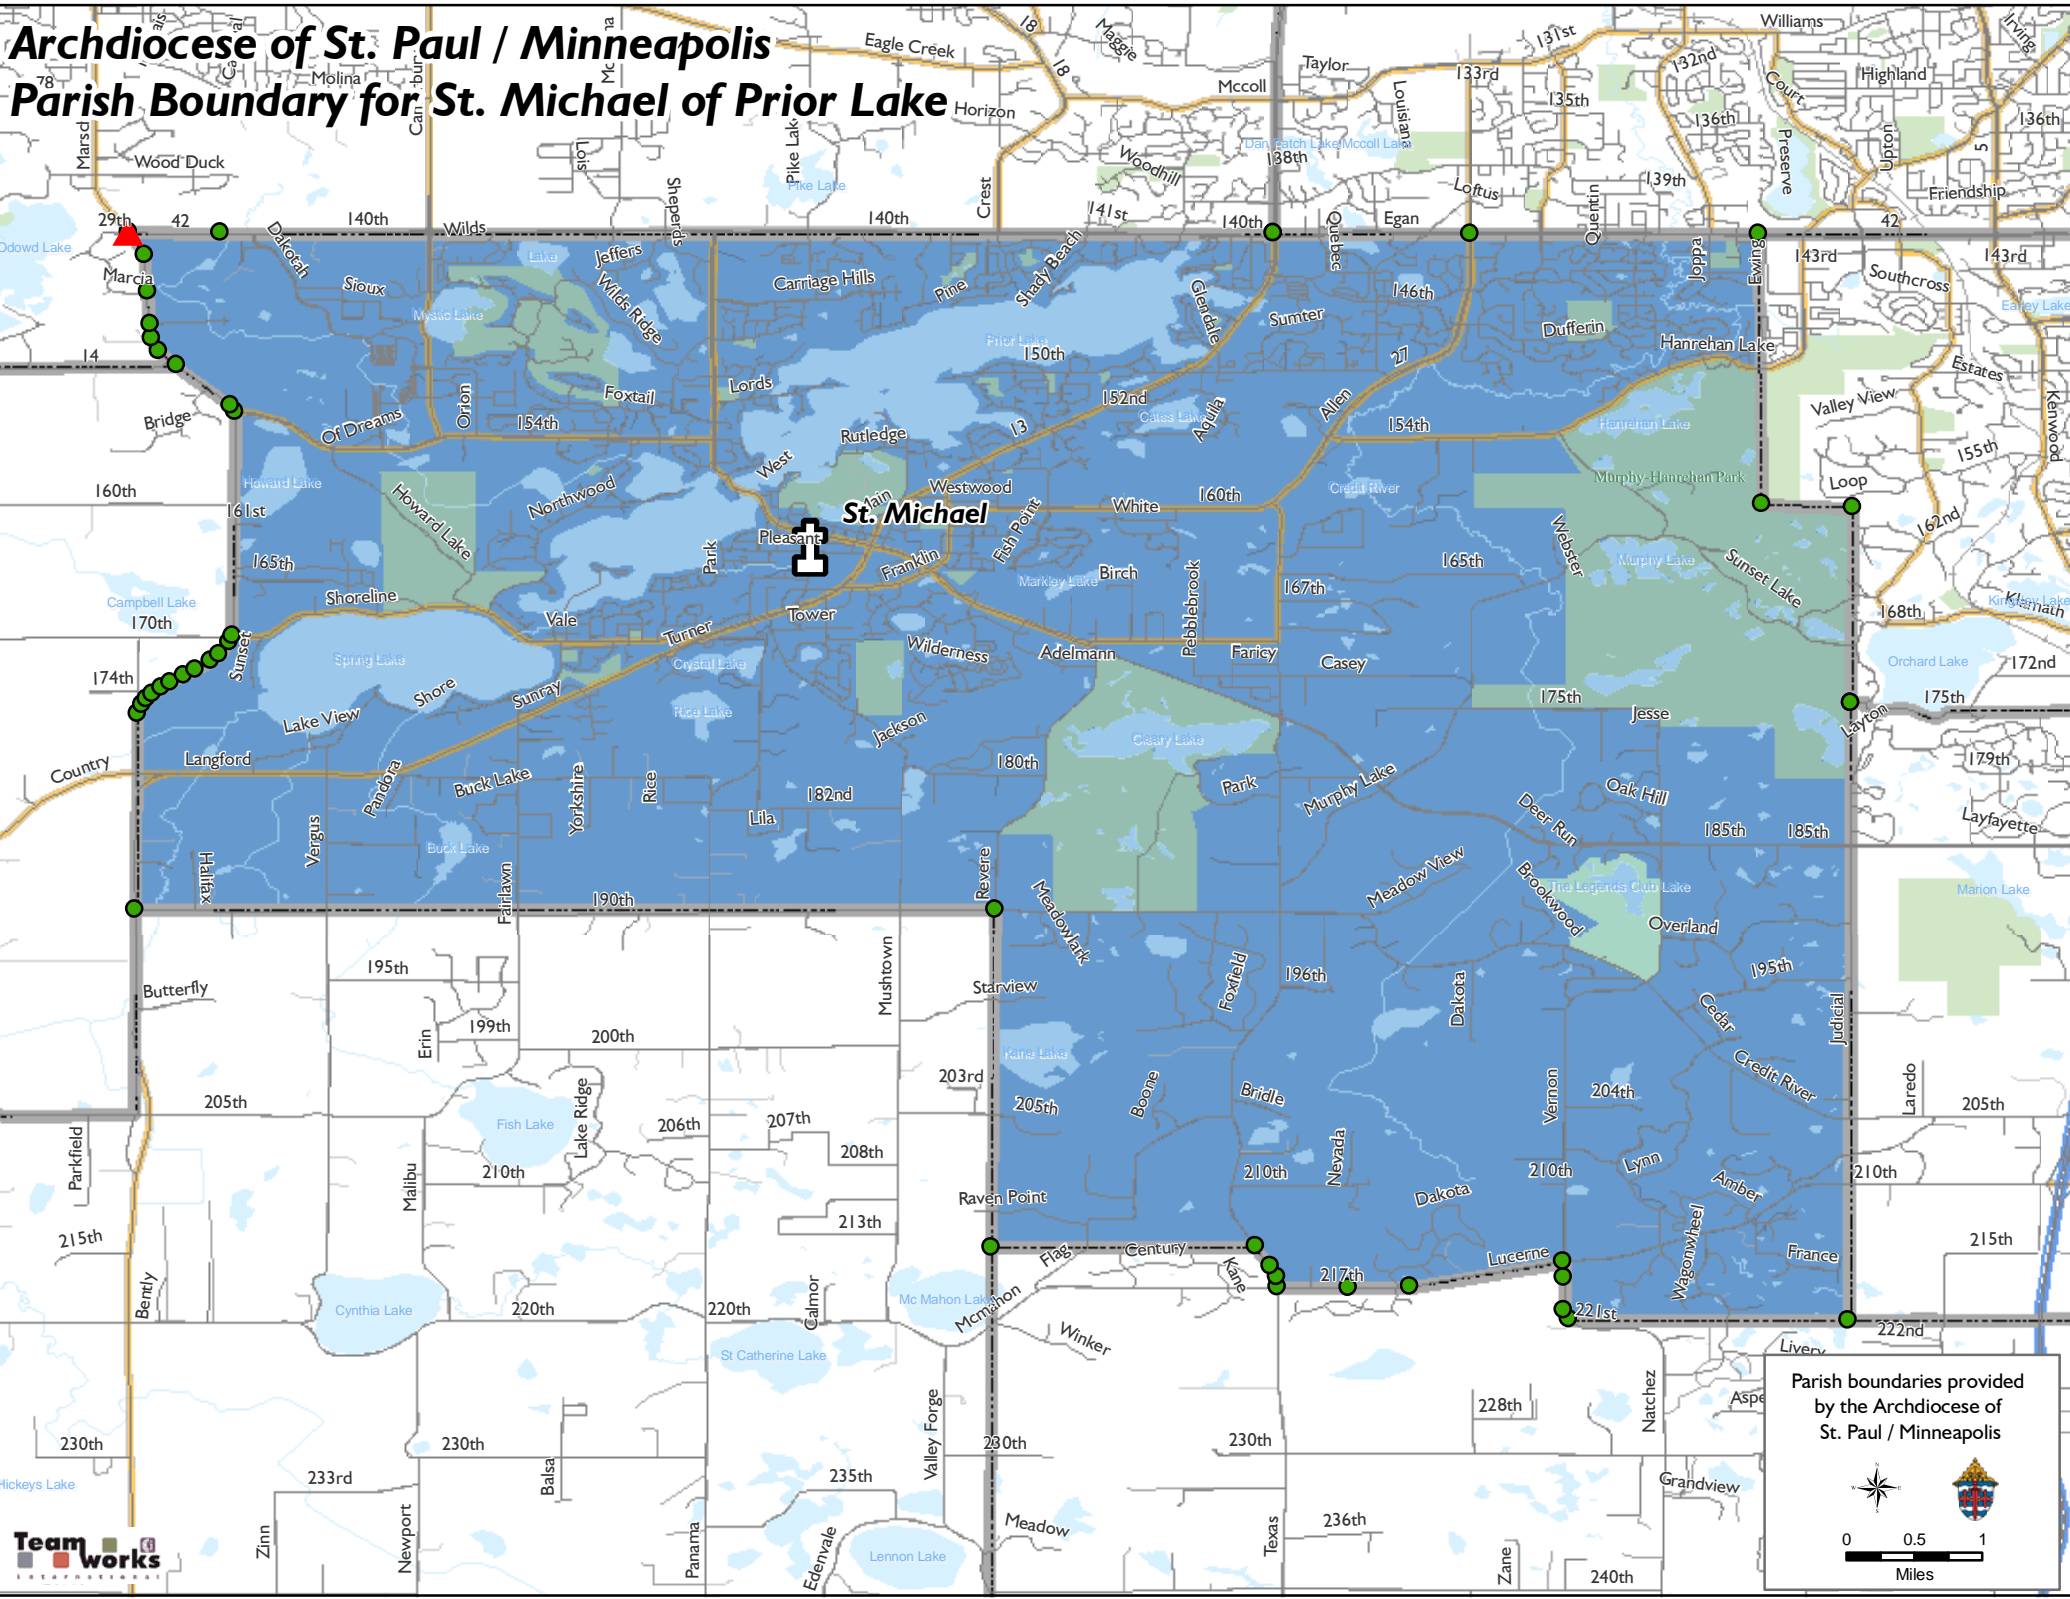

Archdiocese of St. Paul / Minneapolis

Parish Boundary for St. Michael of Prior Lake

Parish boundaries provided by the Archdiocese of St. Paul / Minneapolis

0 0.5 1 Miles