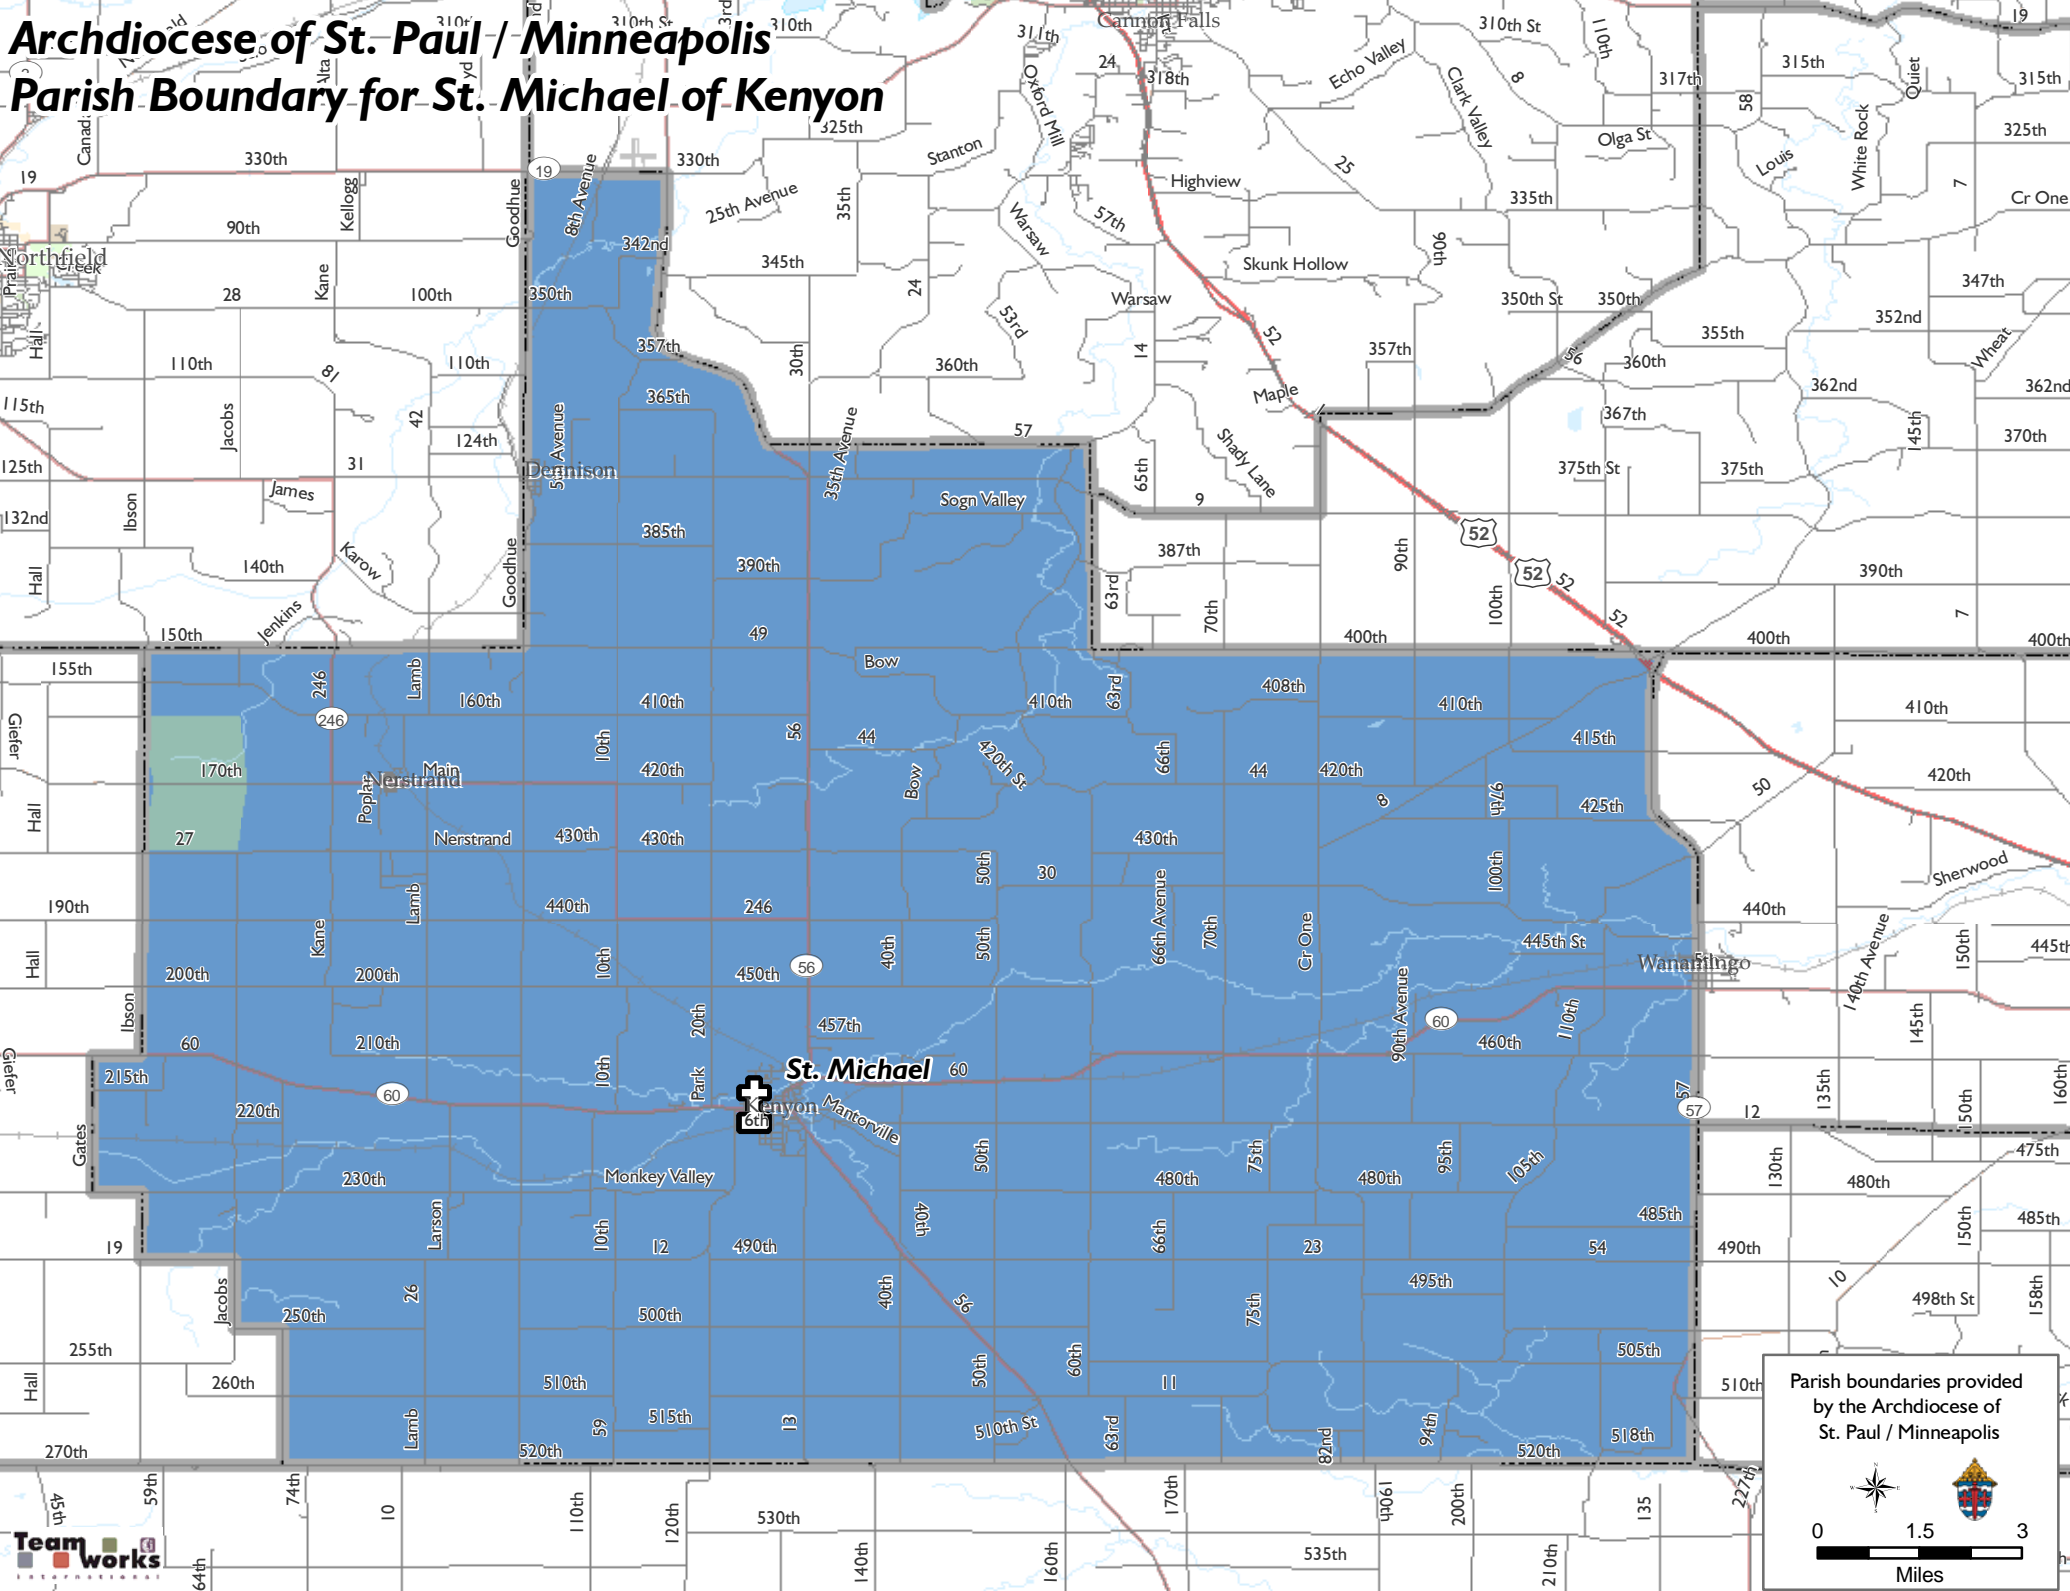

Archdiocese of St. Paul / Minneapolis Parish Boundary for St. Michael of Kenyon

Parish boundaries provided by the Archdiocese of St. Paul / Minneapolis

0 1.5 3
Miles