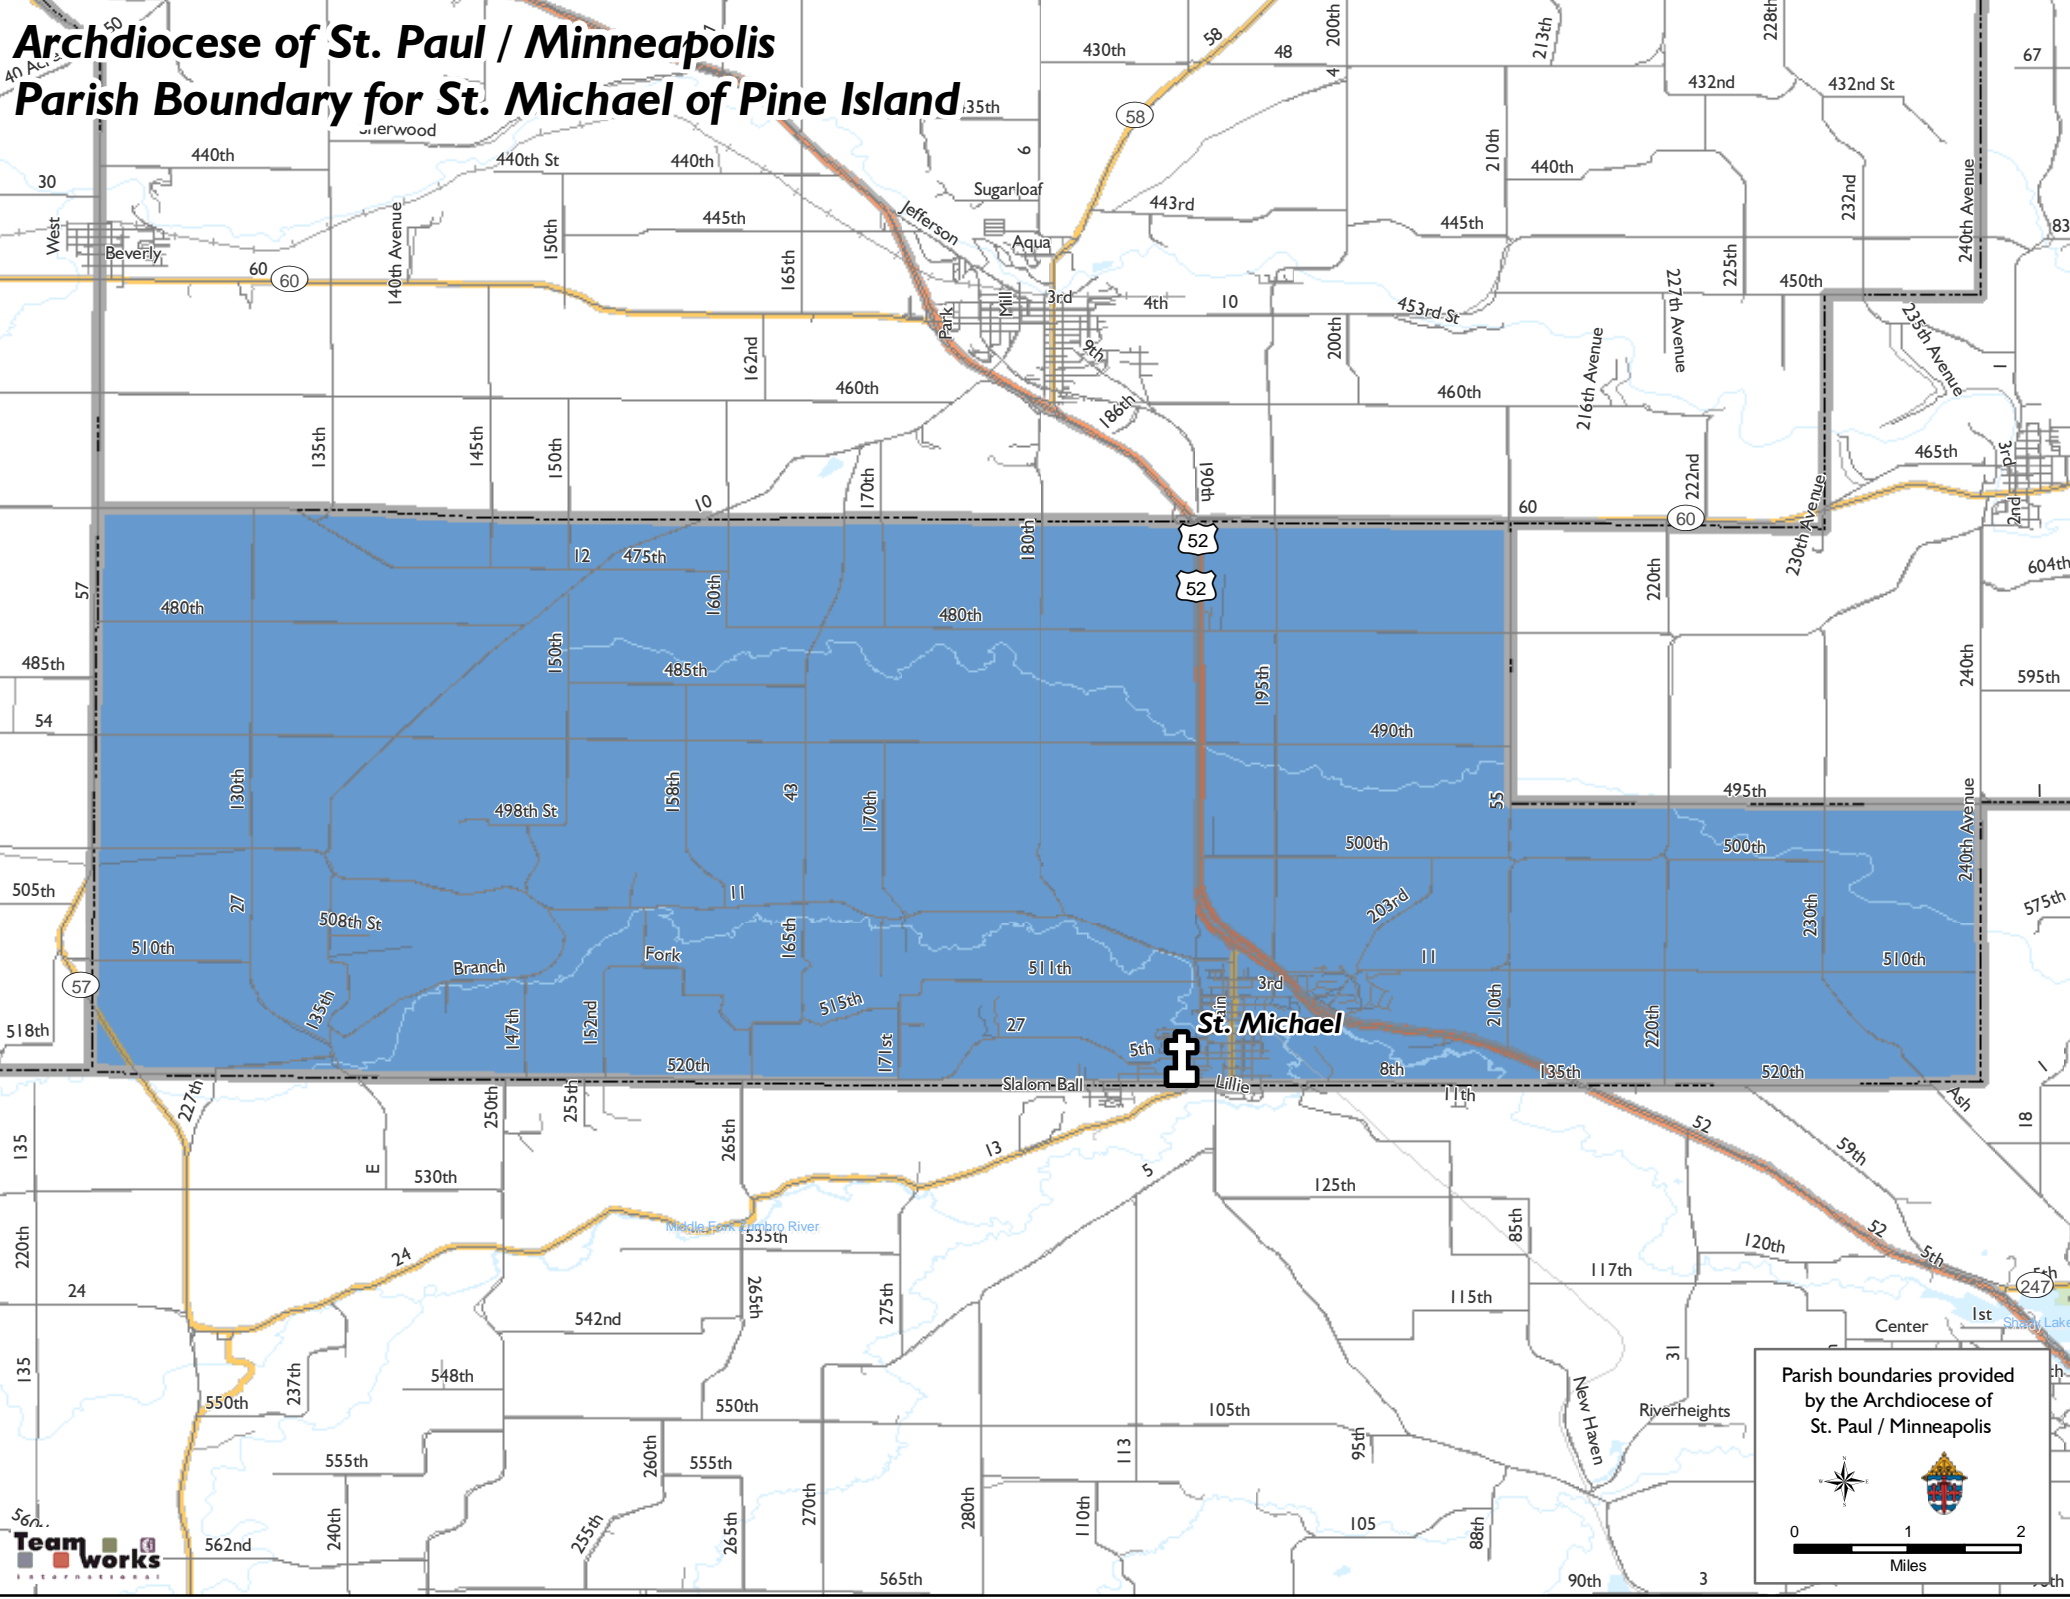

Archdiocese of St. Paul / Minneapolis

Parish Boundary for St. Michael of Pine Island

Parish boundaries provided by the Archdiocese of St. Paul / Minneapolis

0 1 2 Miles