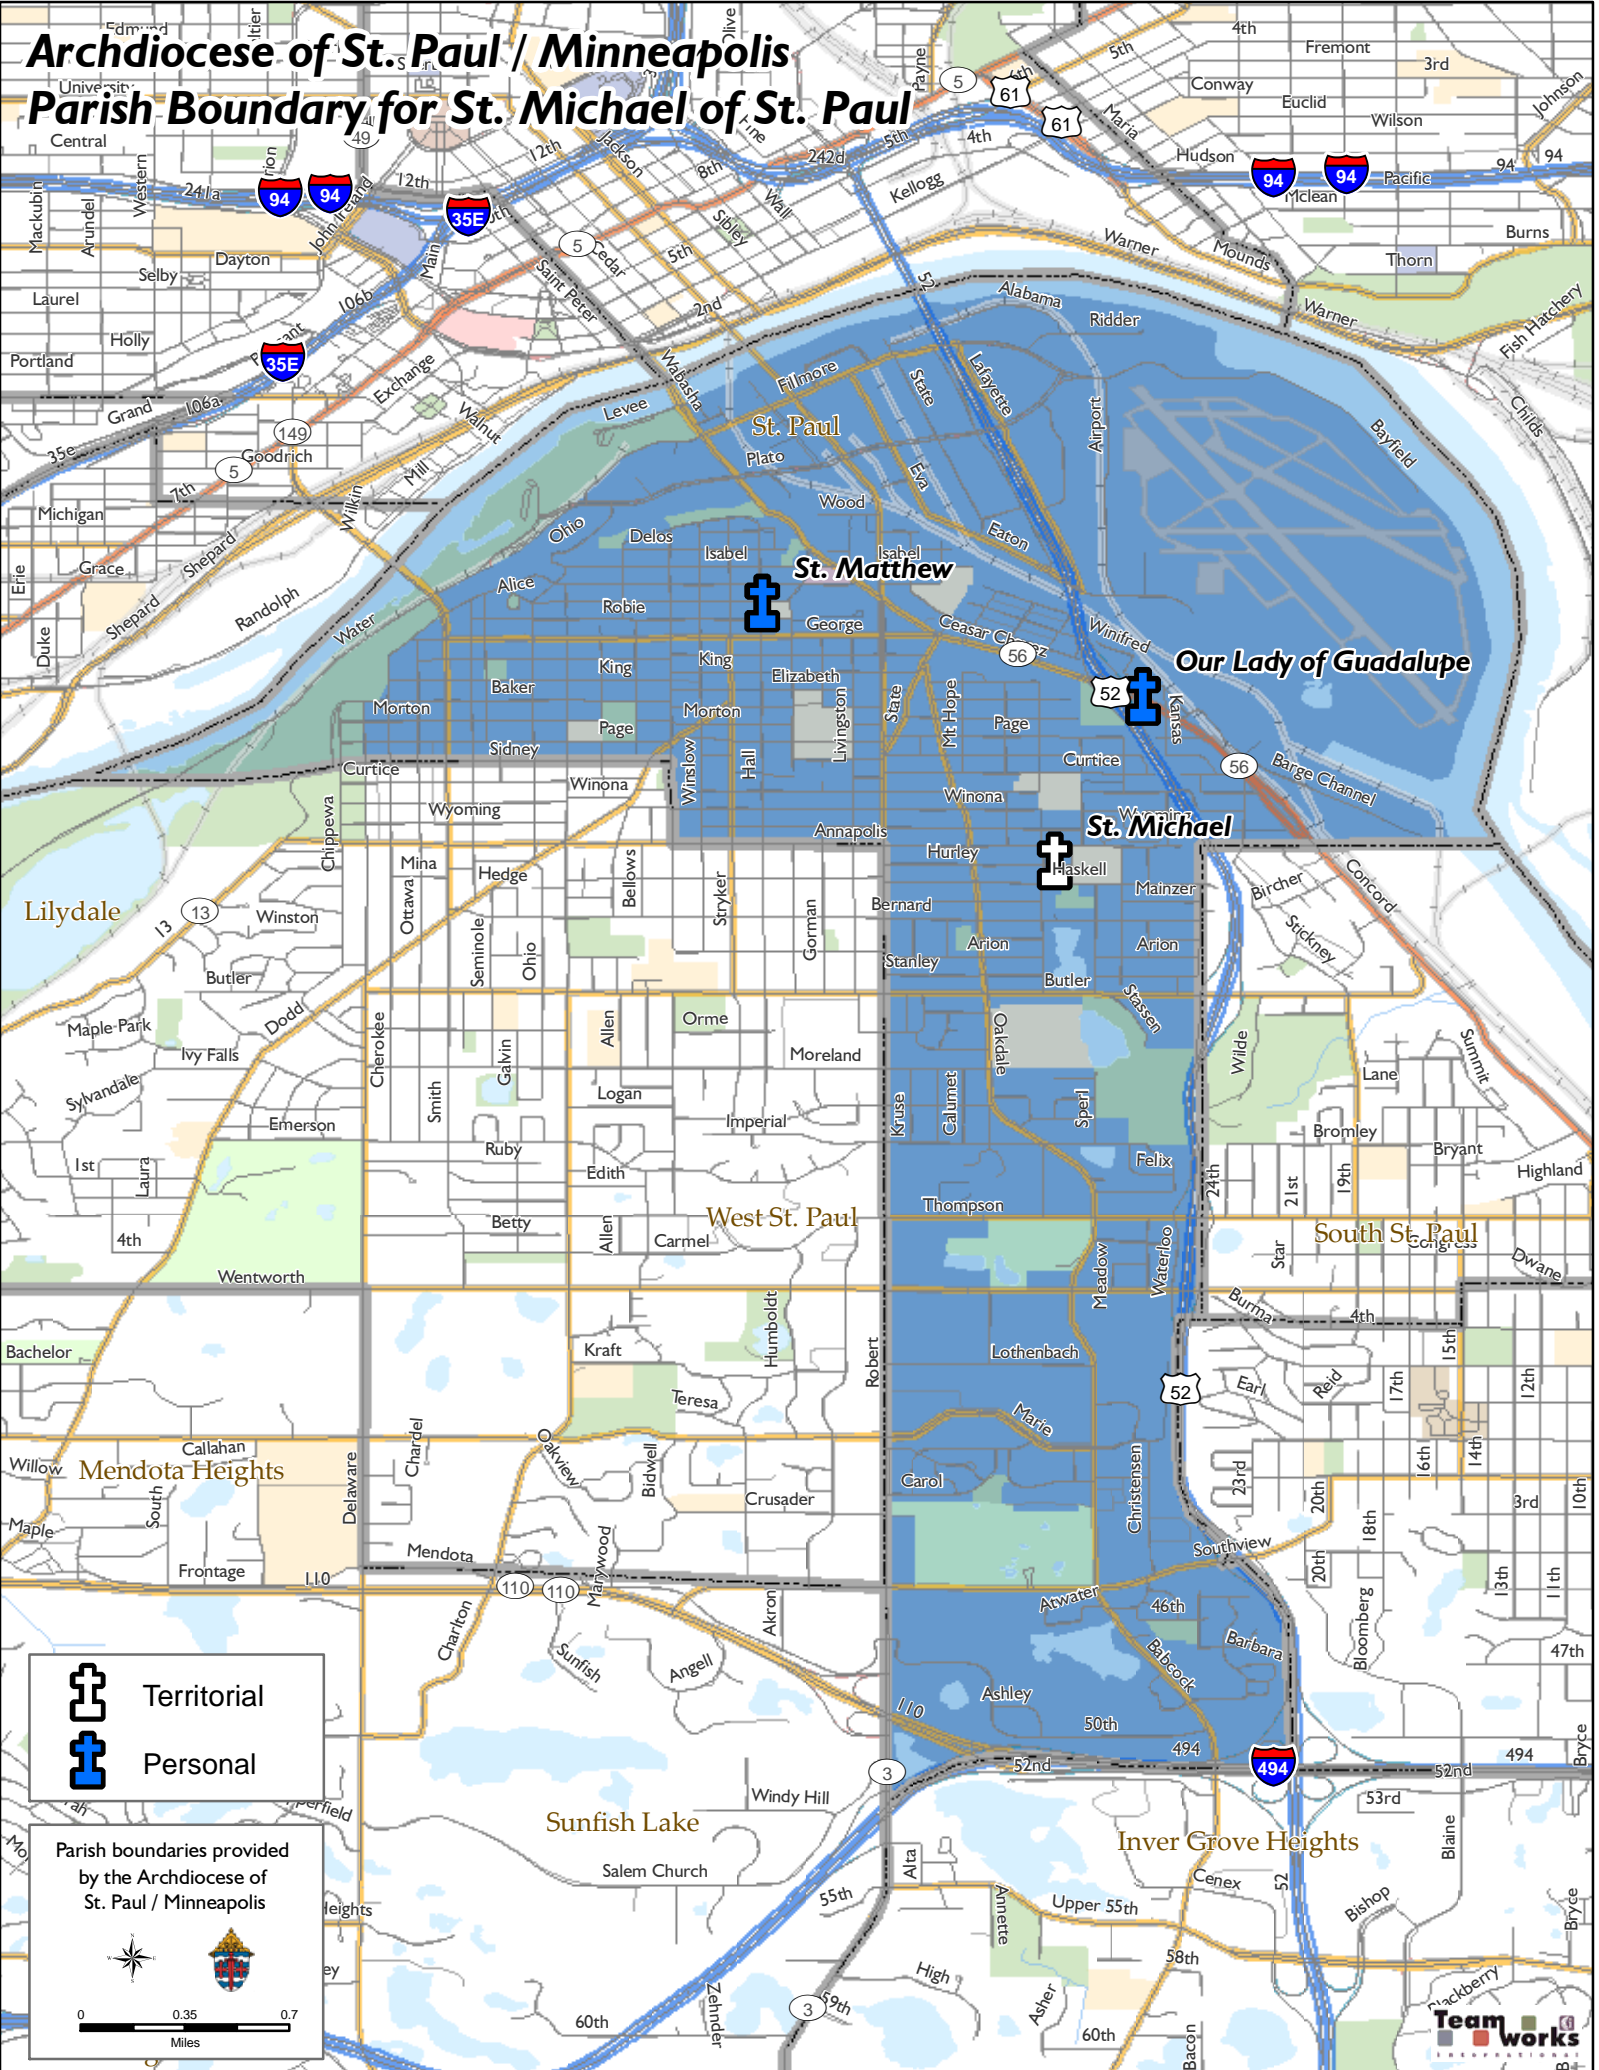

# Archdiocese of St. Paul / Minneapolis

## Parish Boundary for St. Michael of St. Paul

	Territorial
	Personal

Parish boundaries provided by the Archdiocese of St. Paul / Minneapolis

0 0.35 0.7 Miles