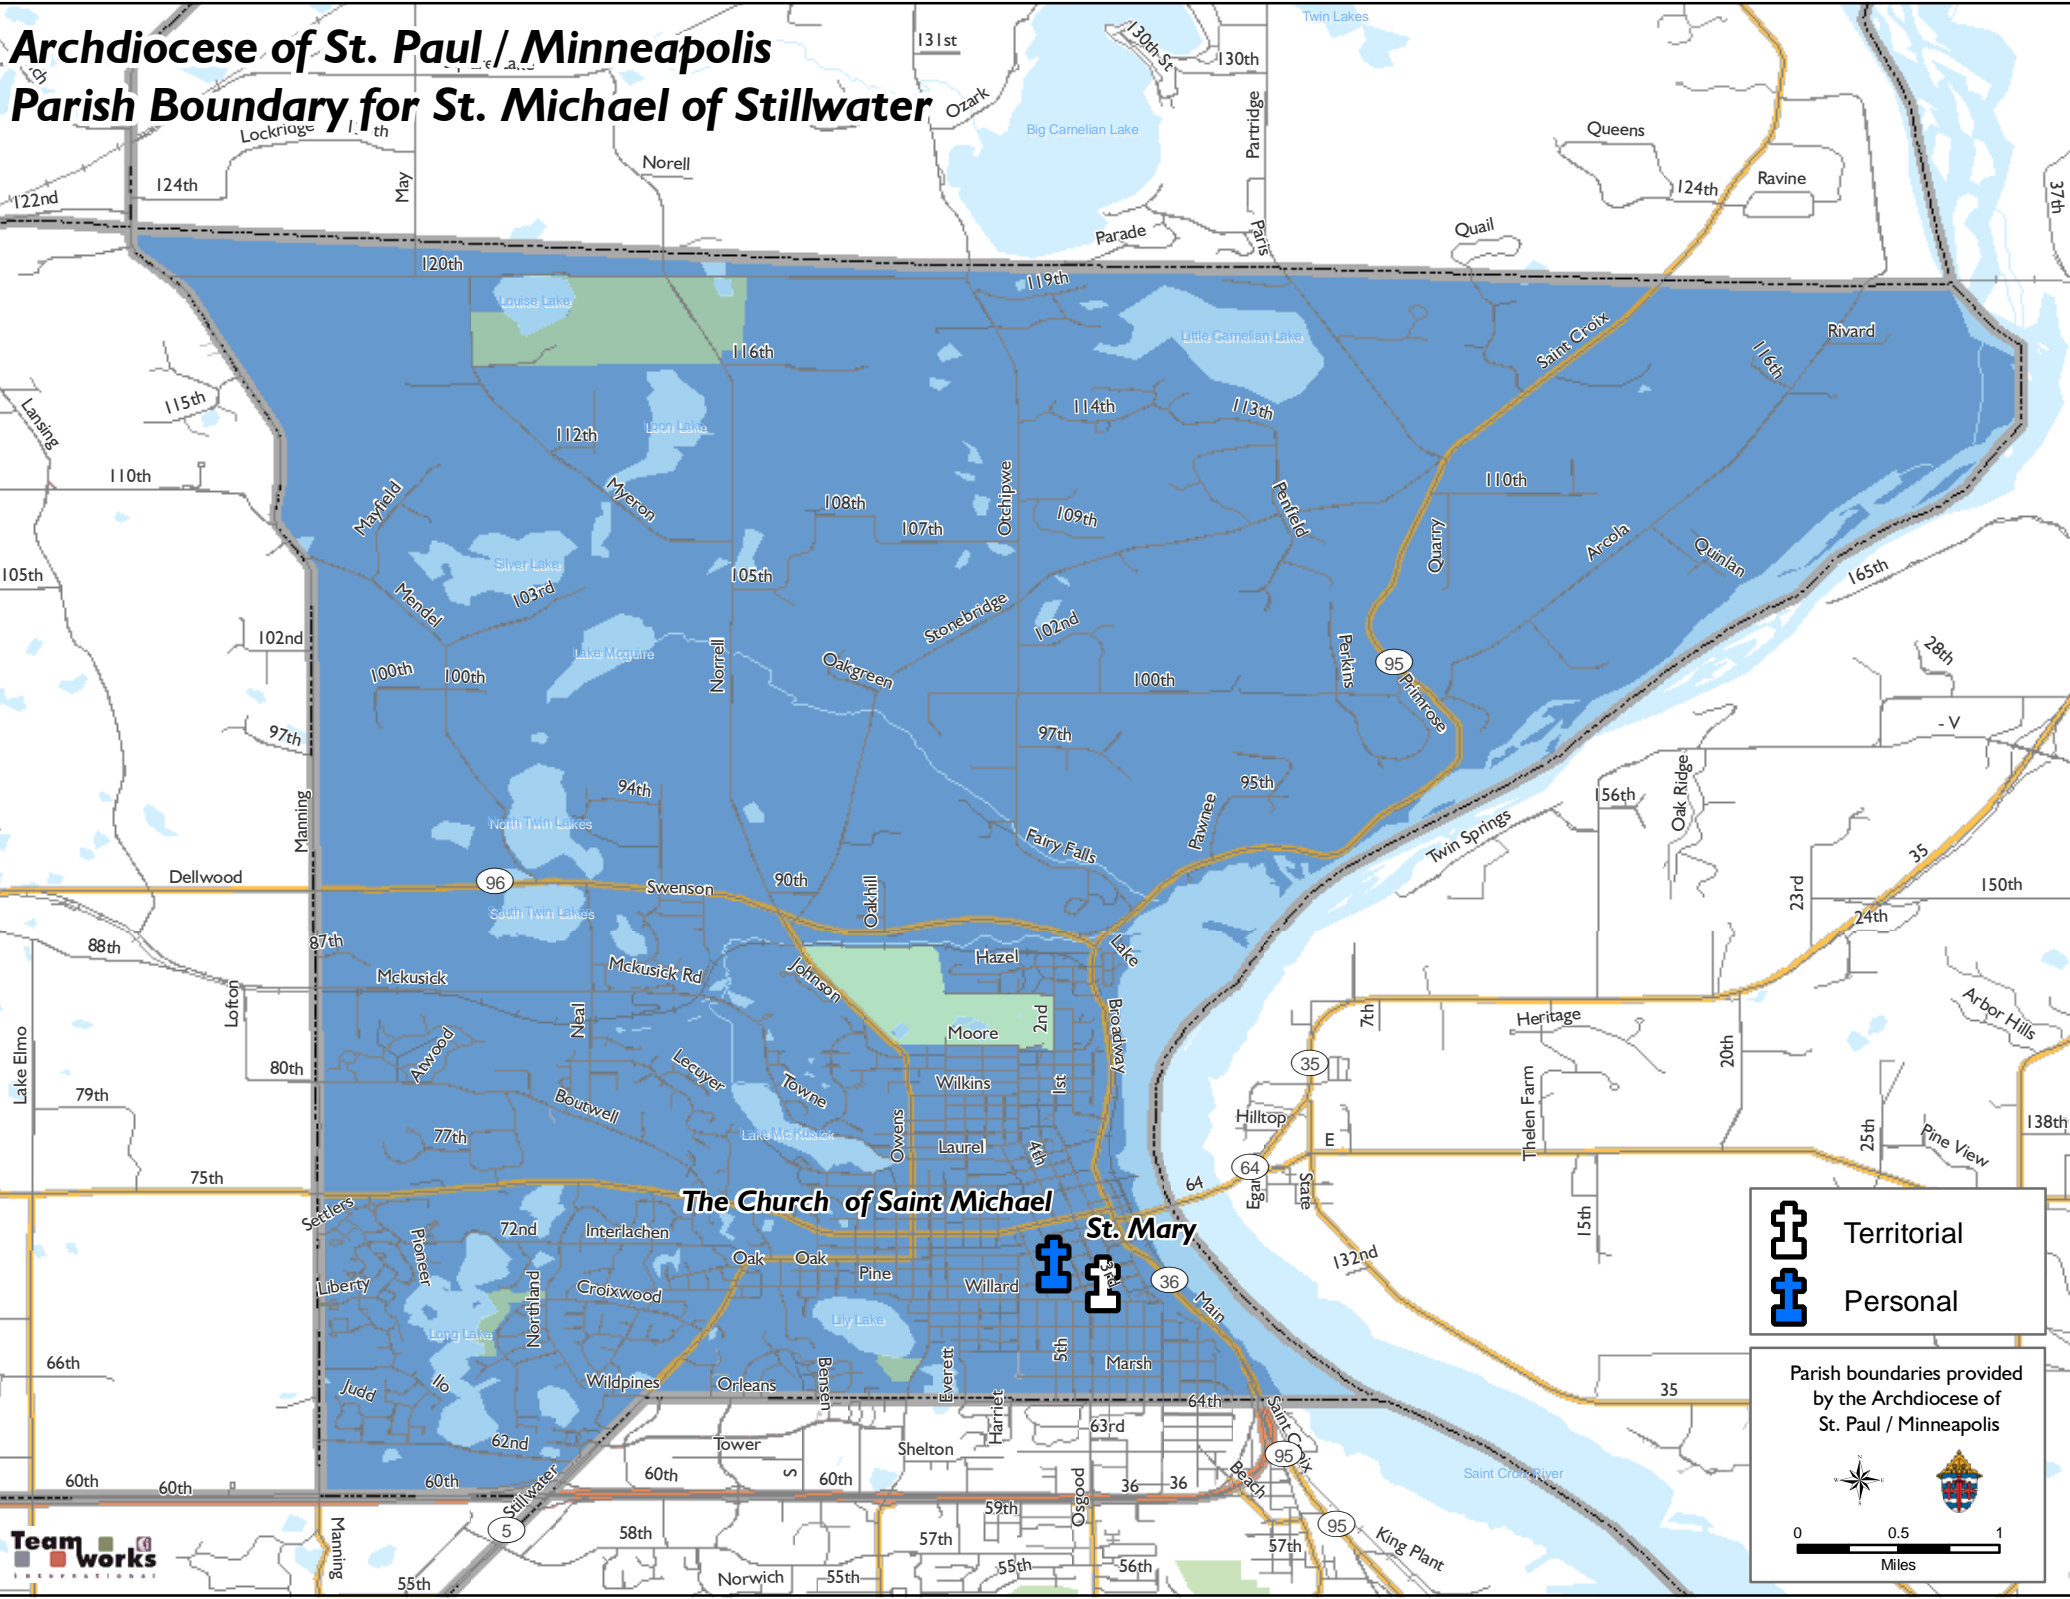

Archdiocese of St. Paul / Minneapolis

Parish Boundary for St. Michael of Stillwater

The Church of Saint Michael

St. Mary

 Territorial

 Personal

Parish boundaries provided by the Archdiocese of St. Paul / Minneapolis

0 0.5 1
Miles