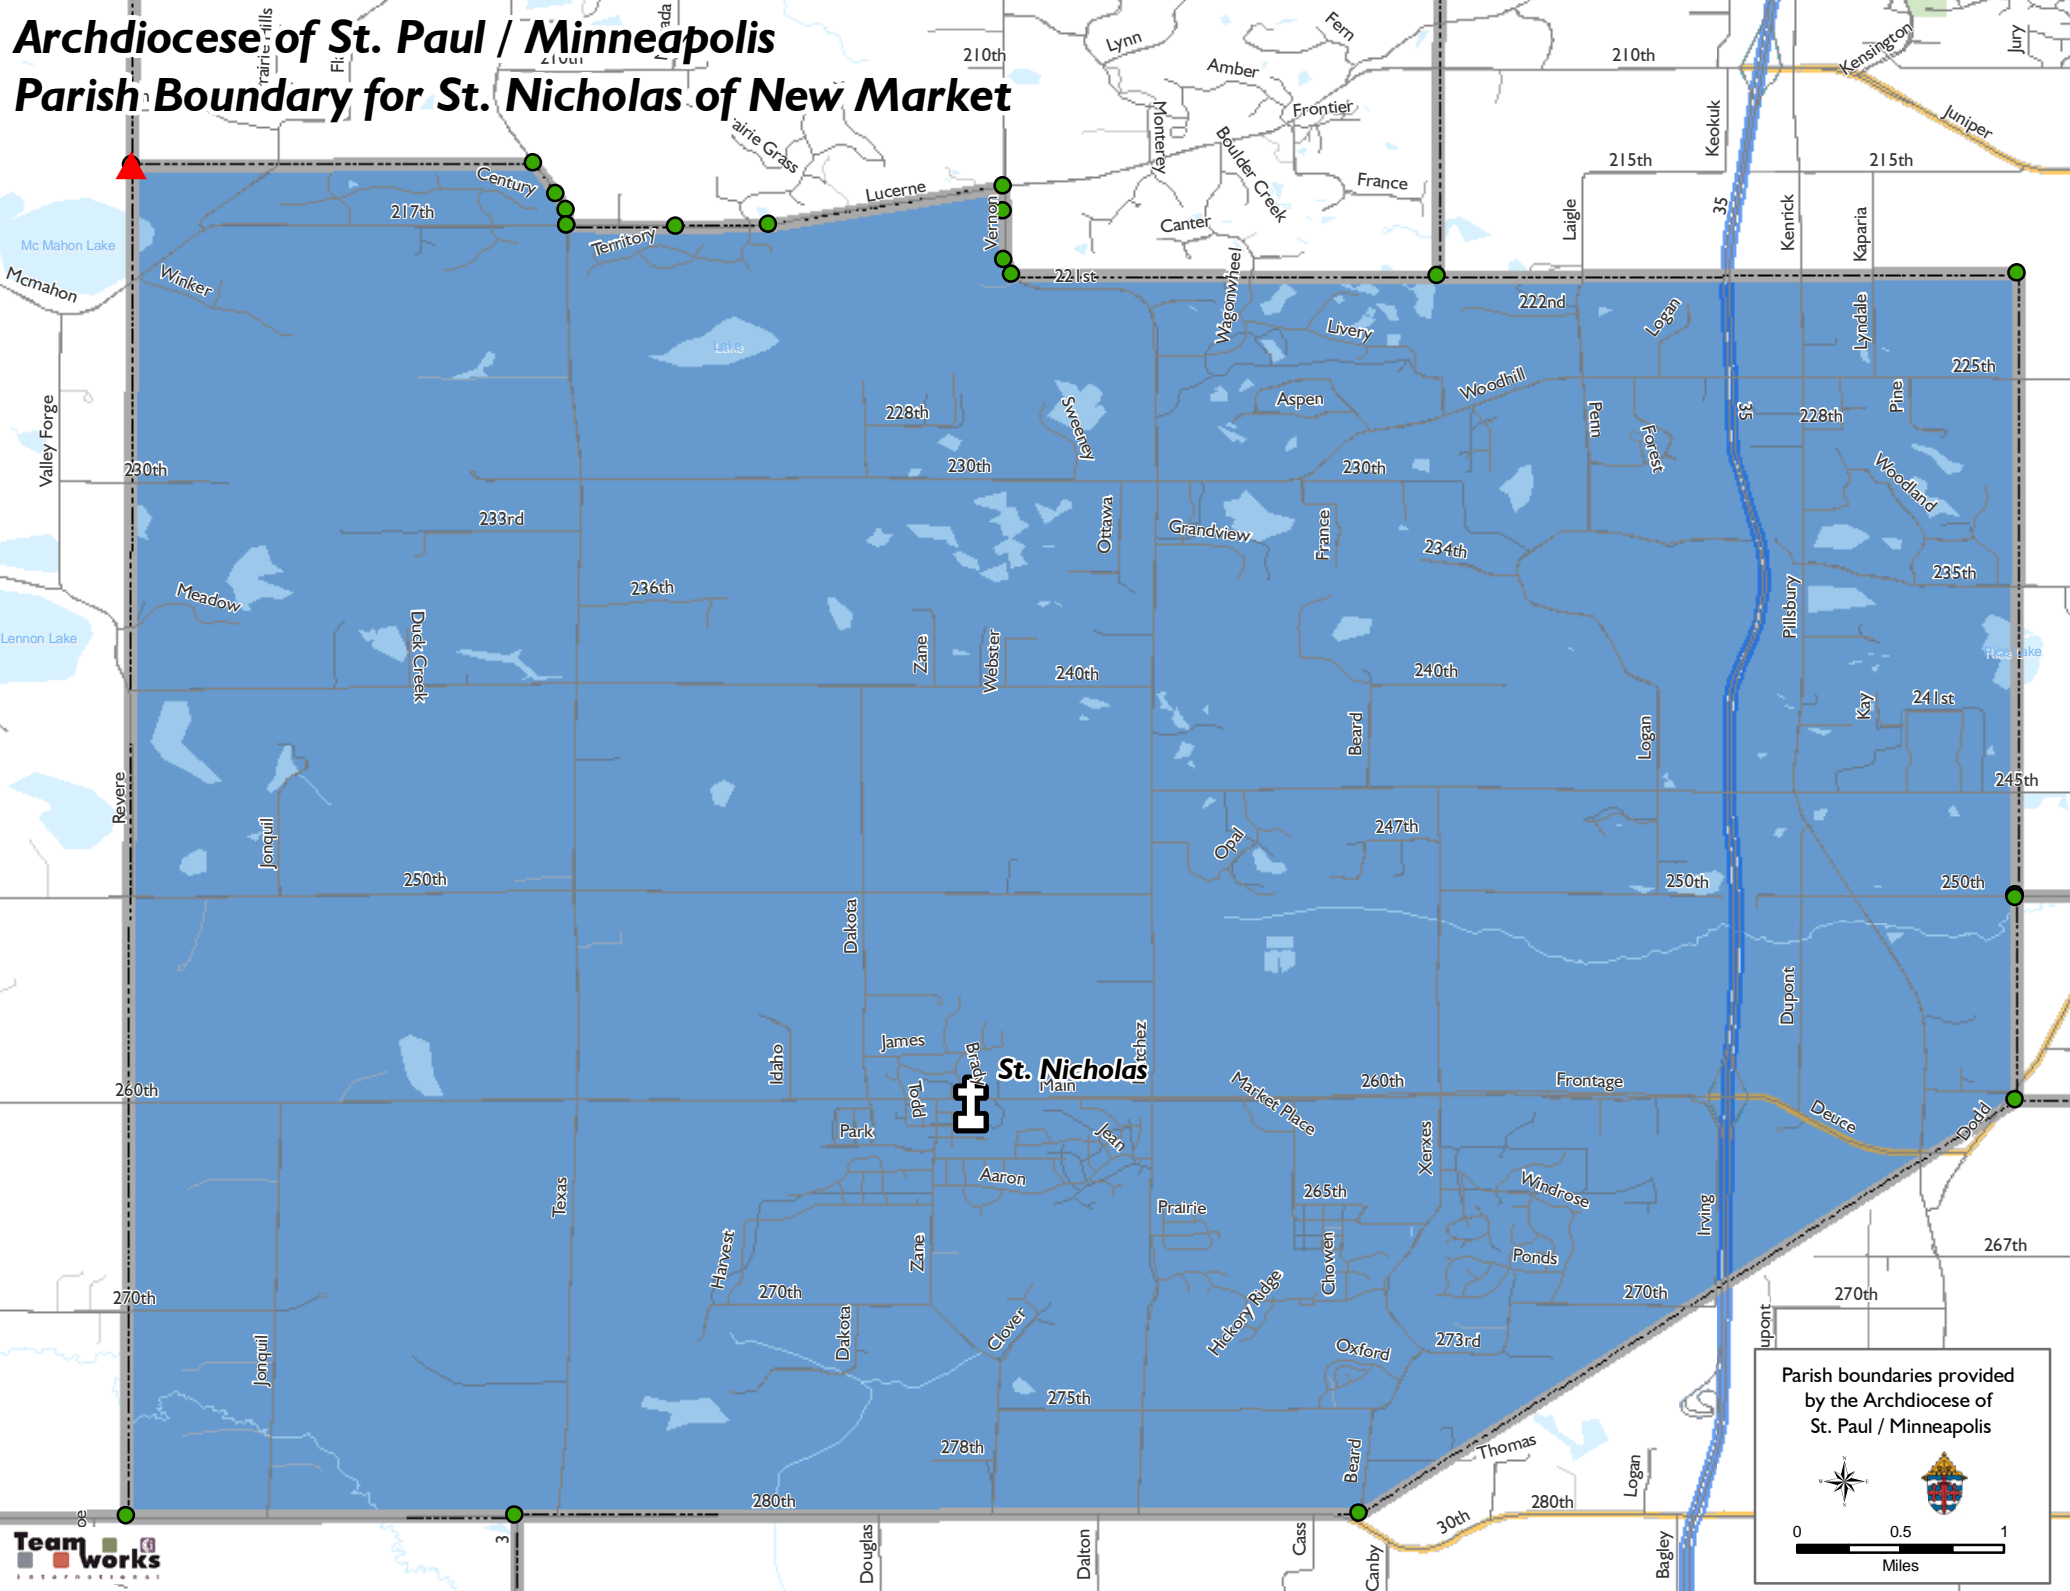

Archdiocese of St. Paul / Minneapolis Parish Boundary for St. Nicholas of New Market

Parish boundaries provided by the Archdiocese of St. Paul / Minneapolis

0 0.5 1
Miles