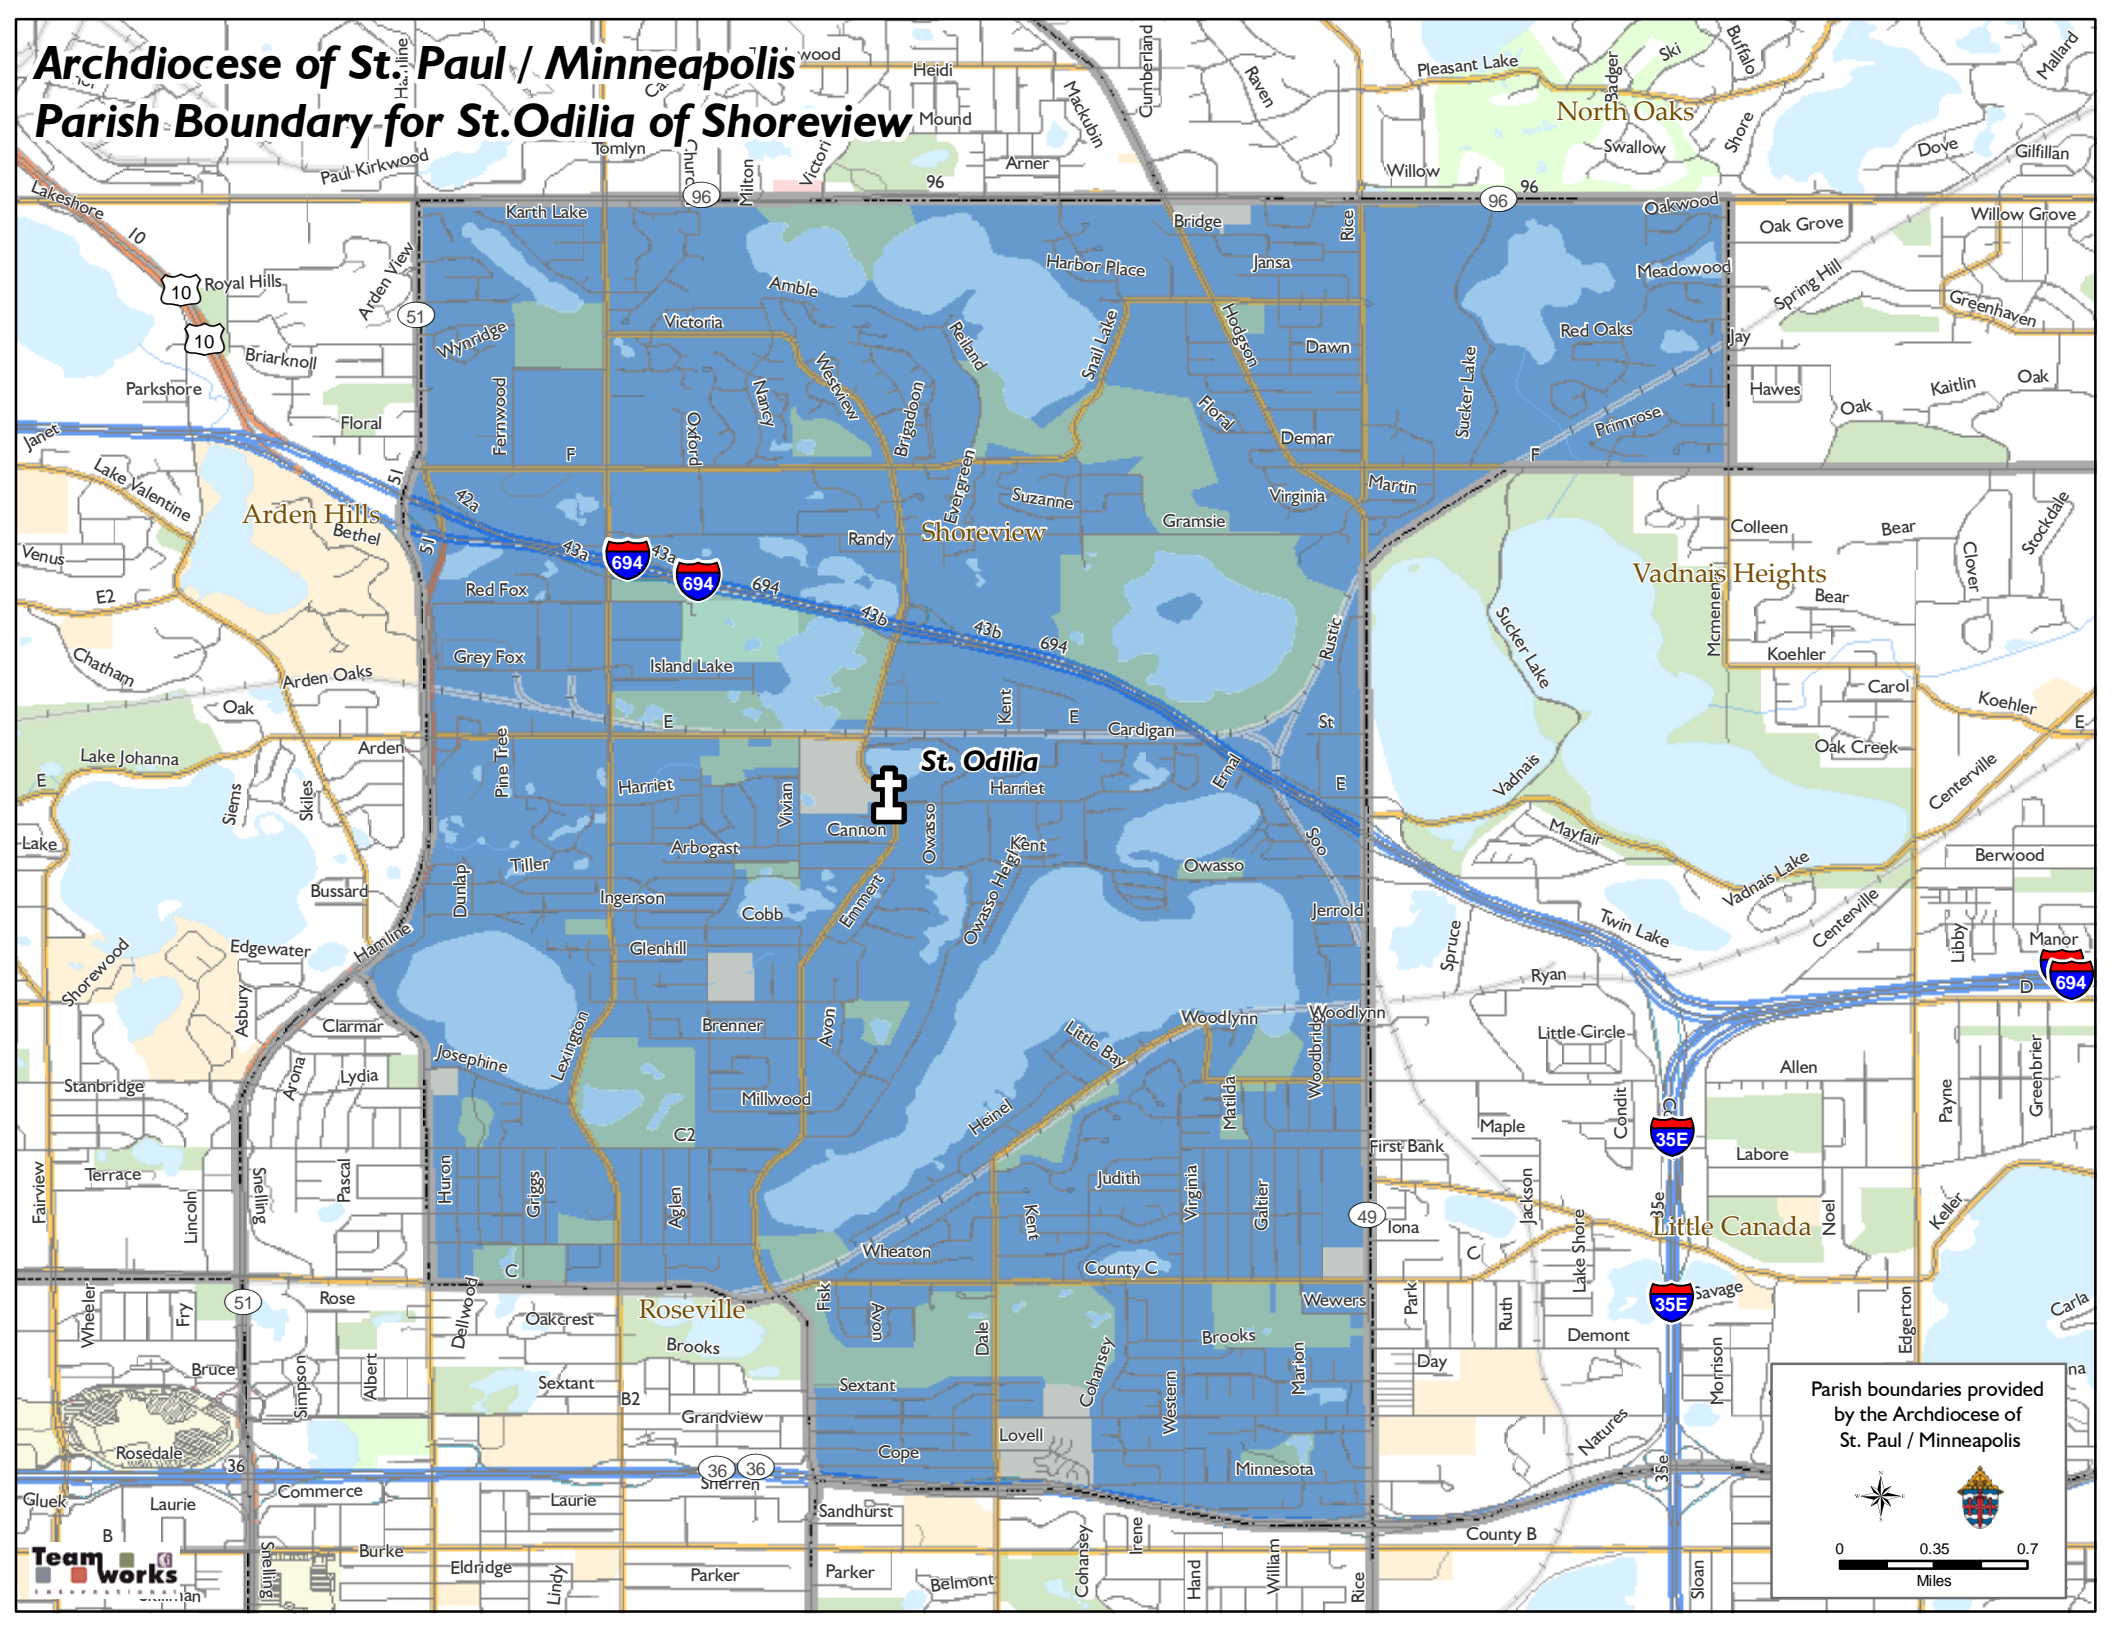

# Archdiocese of St. Paul / Minneapolis

## Parish Boundary for St. Odilia of Shoreview

Parish boundaries provided by the Archdiocese of St. Paul / Minneapolis