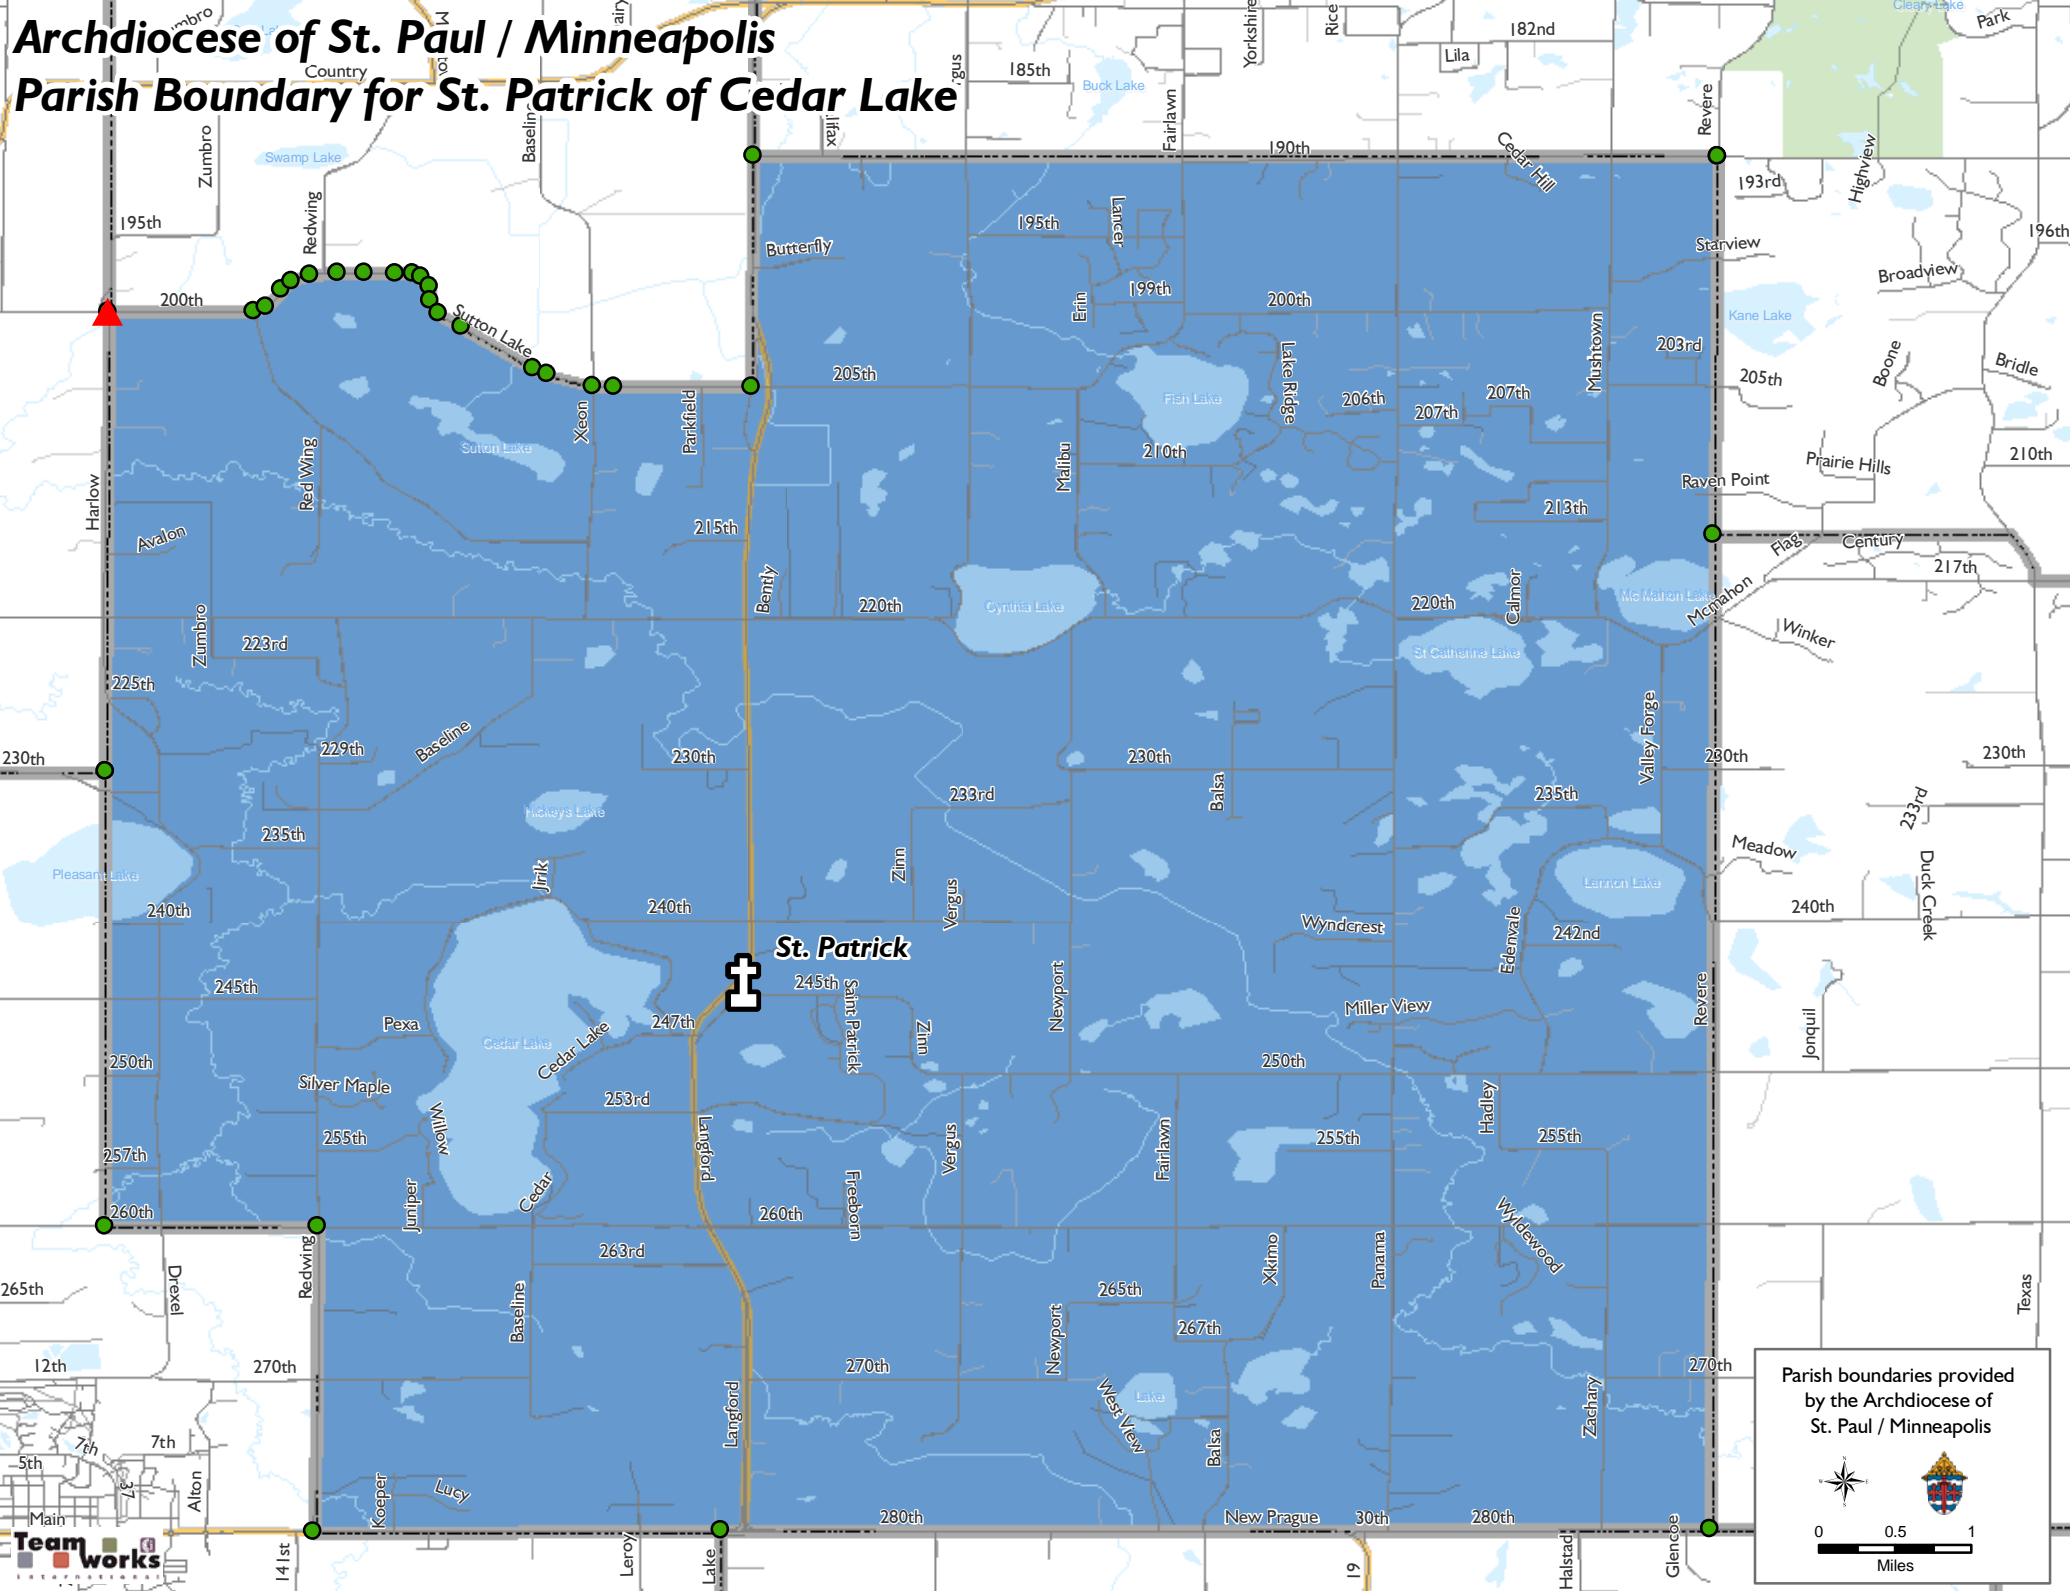

# Archdiocese of St. Paul / Minneapolis

## Parish Boundary for St. Patrick of Cedar Lake

Parish boundaries provided by the Archdiocese of St. Paul / Minneapolis

0 0.5 1  
Miles