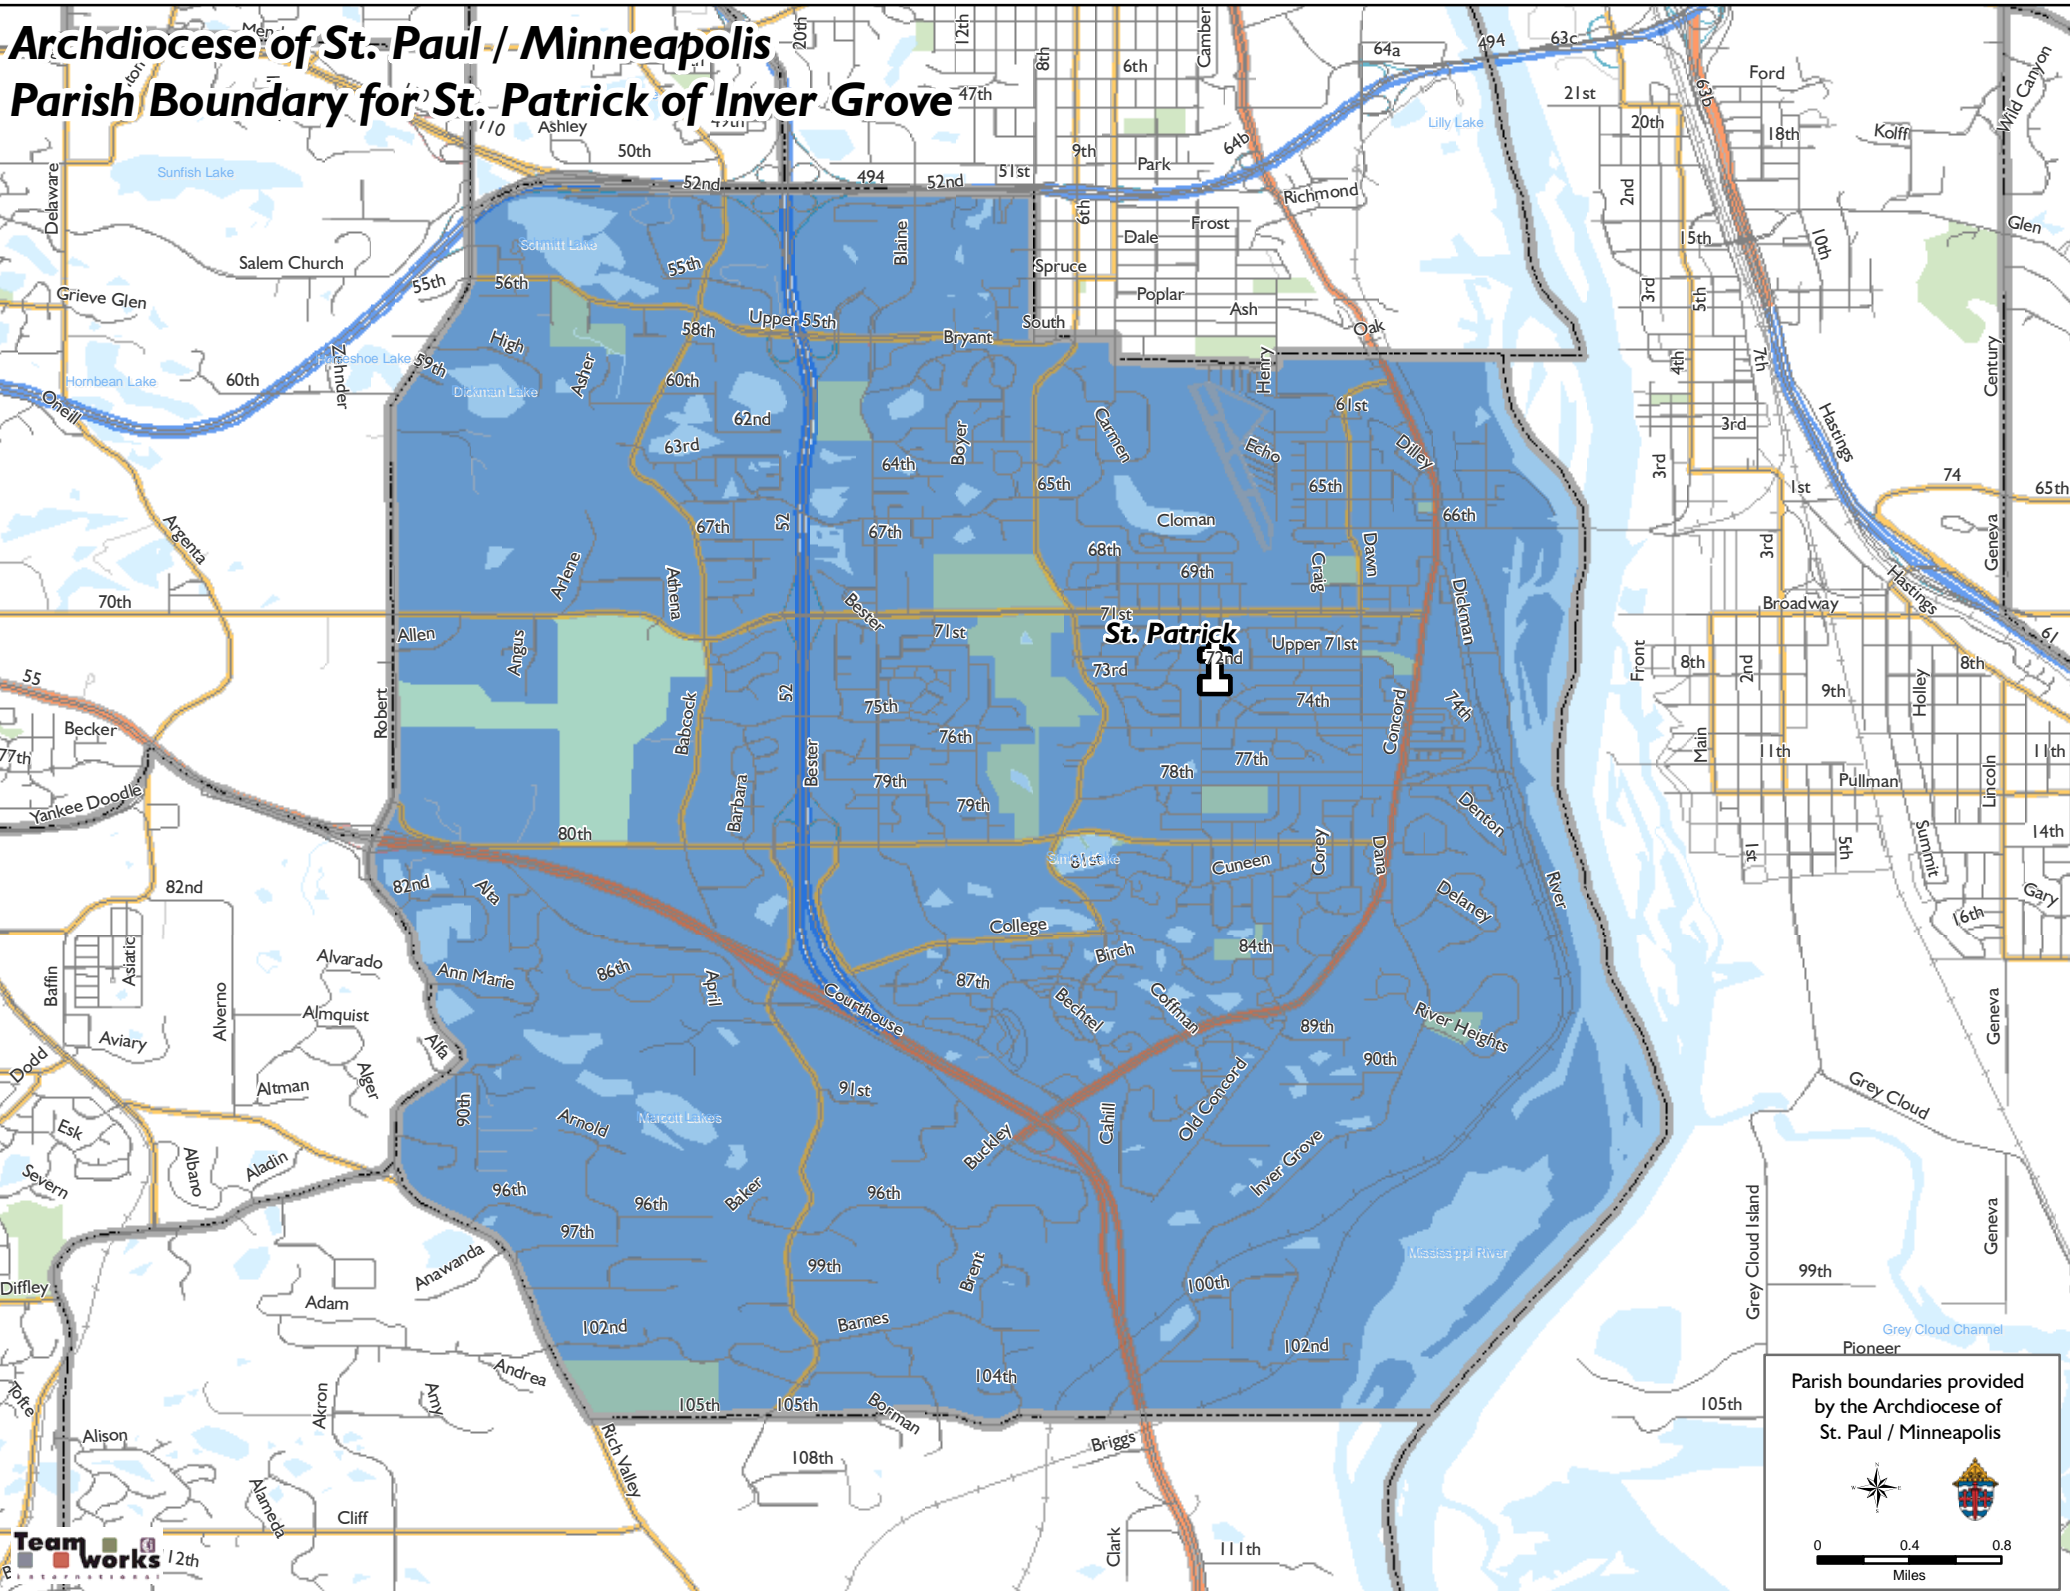

Archdiocese of St. Paul / Minneapolis

Parish Boundary for St. Patrick of Inver Grove

Parish boundaries provided by the Archdiocese of St. Paul / Minneapolis

0 0.4 0.8 Miles