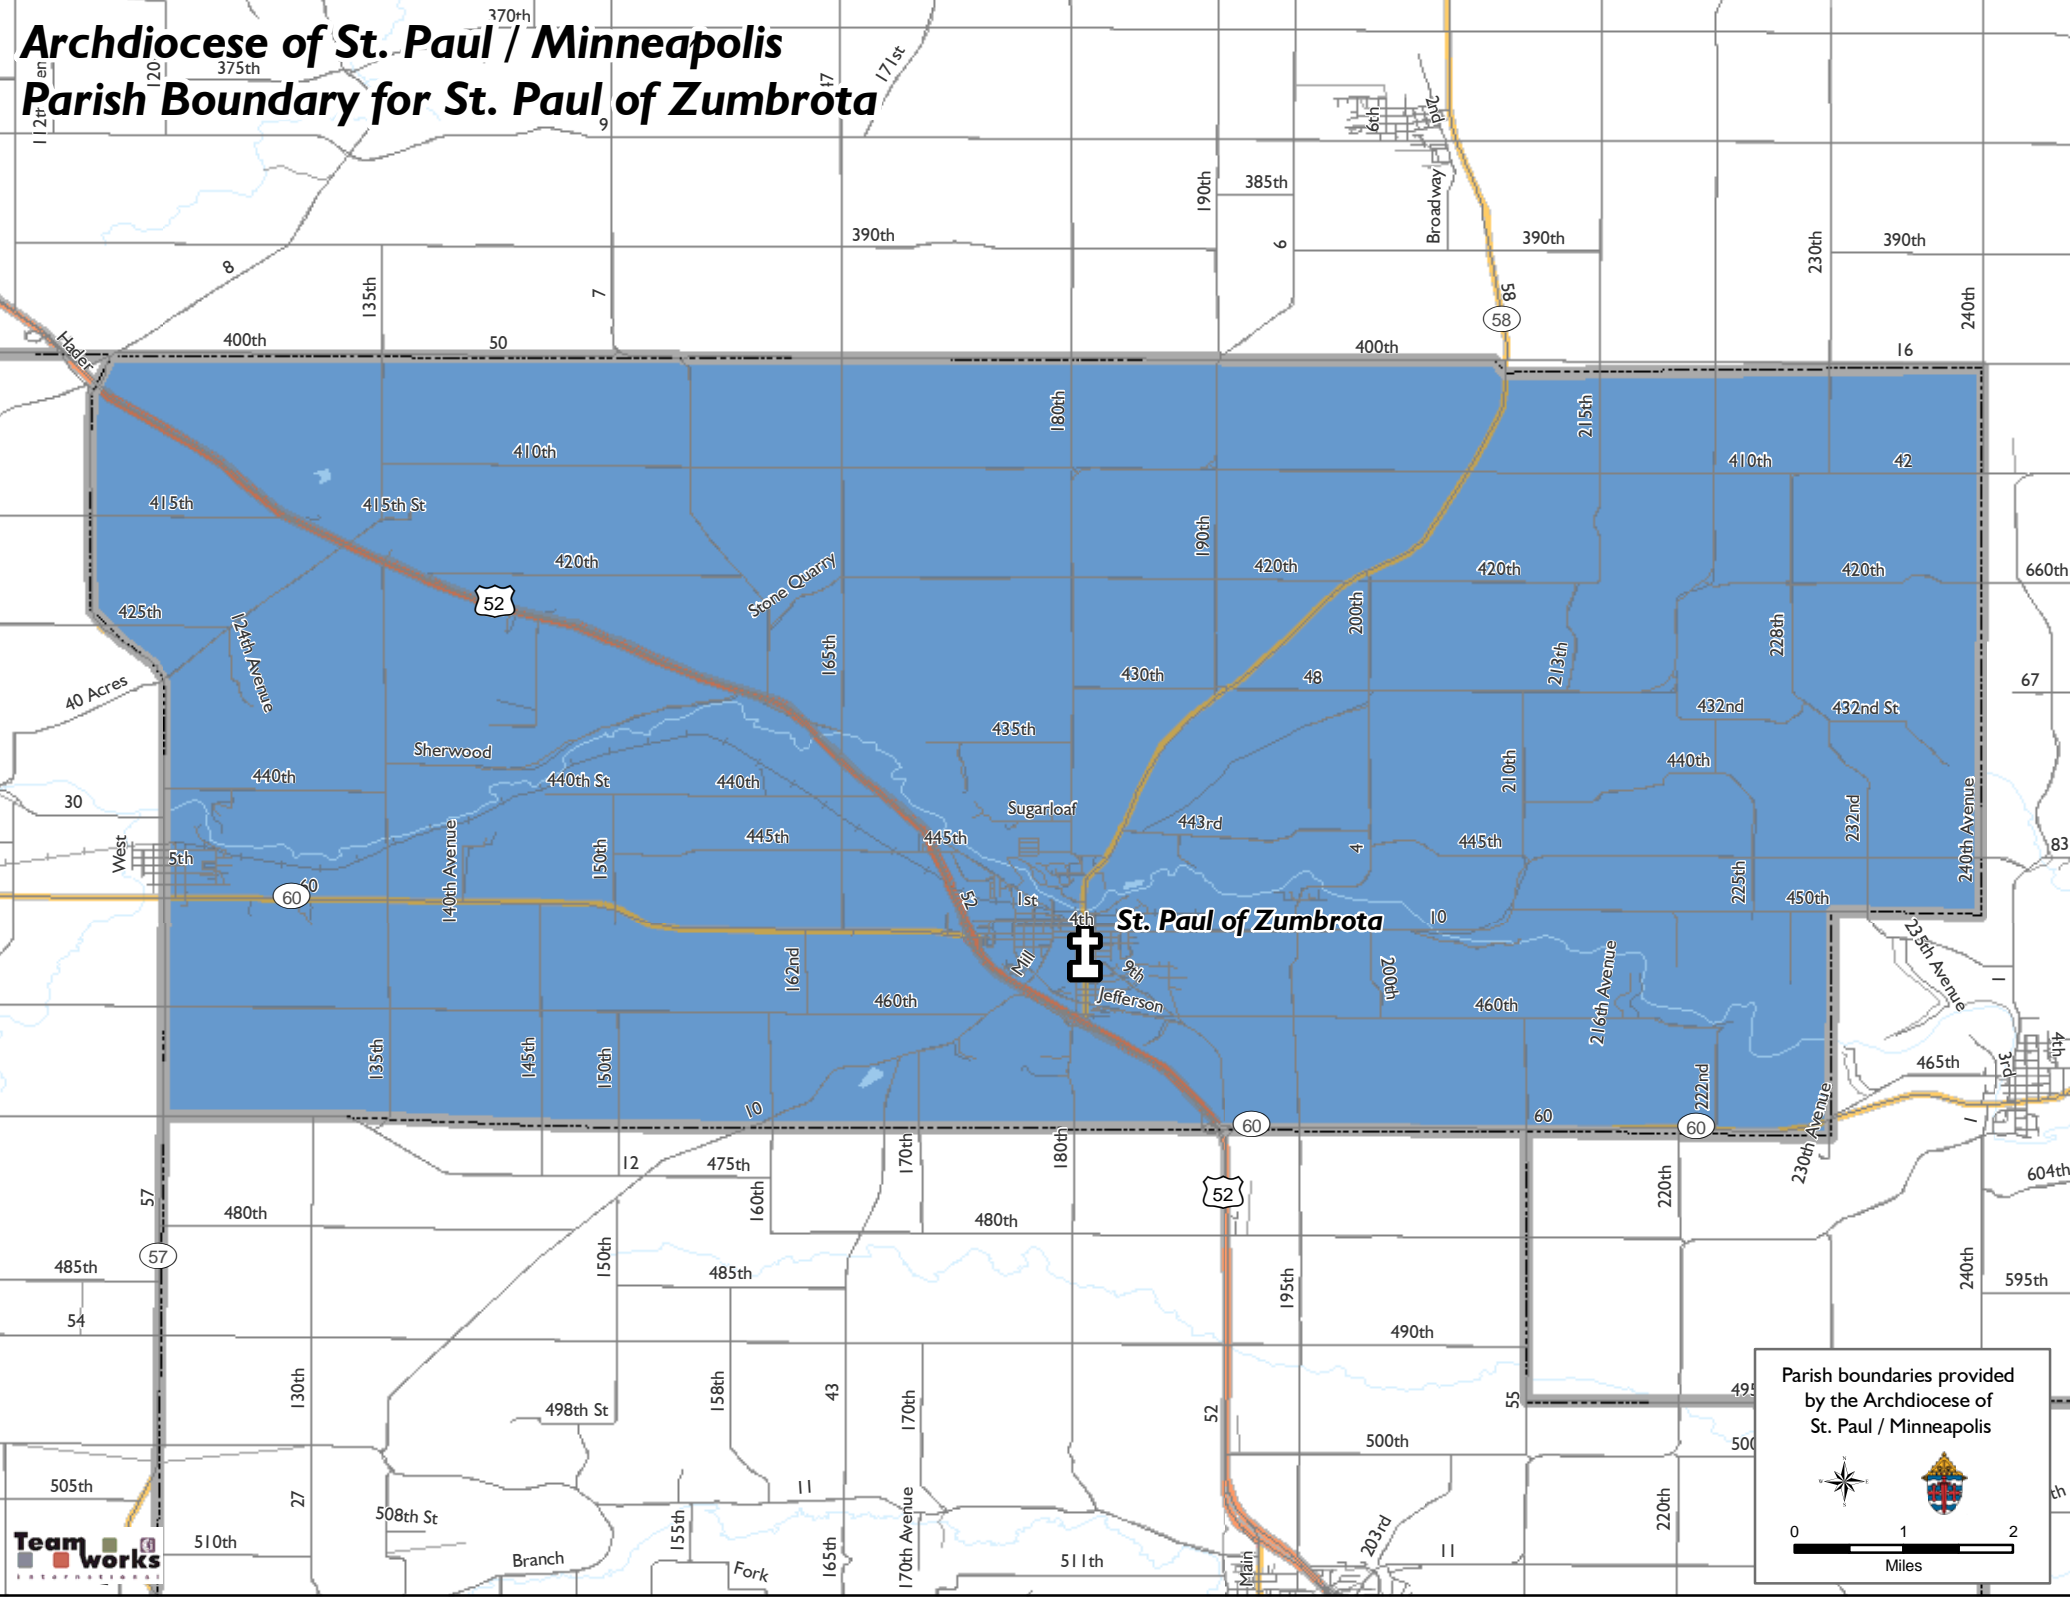

Archdiocese of St. Paul / Minneapolis Parish Boundary for St. Paul of Zumbrota

Parish boundaries provided by the Archdiocese of St. Paul / Minneapolis

0 1 2
Miles