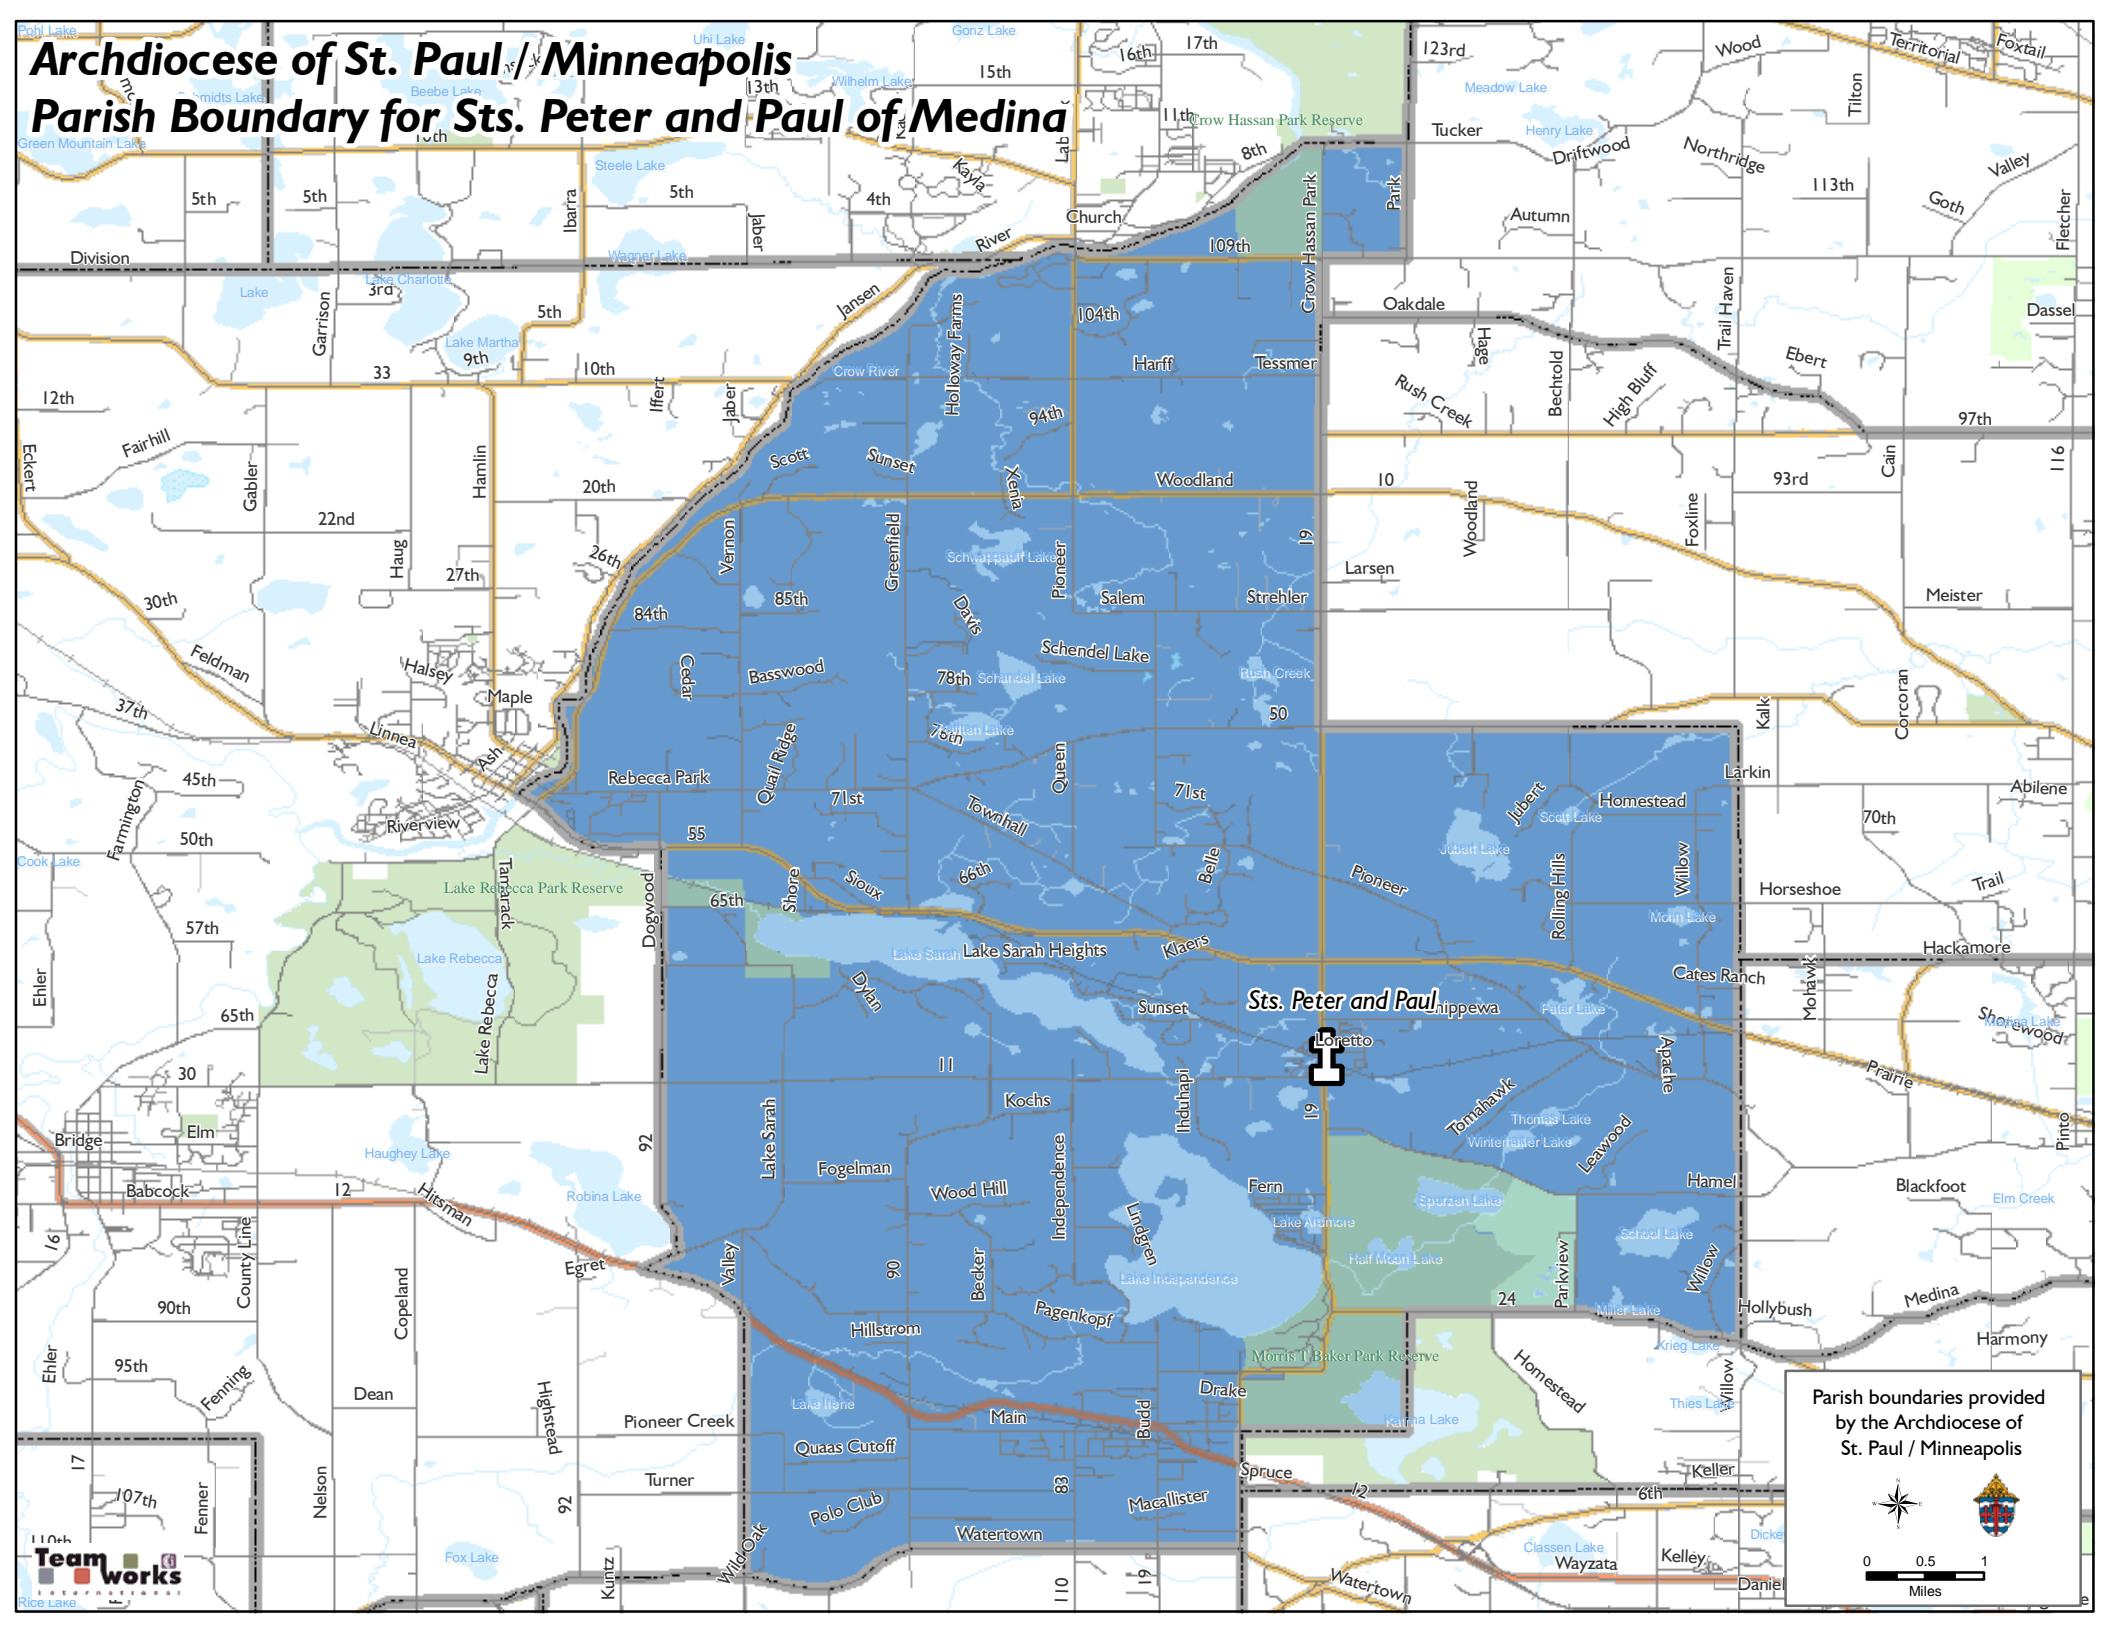

# Archdiocese of St. Paul / Minneapolis

## Parish Boundary for Sts. Peter and Paul of Medina

Parish boundaries provided by the Archdiocese of St. Paul / Minneapolis

0 0.5 1 Miles