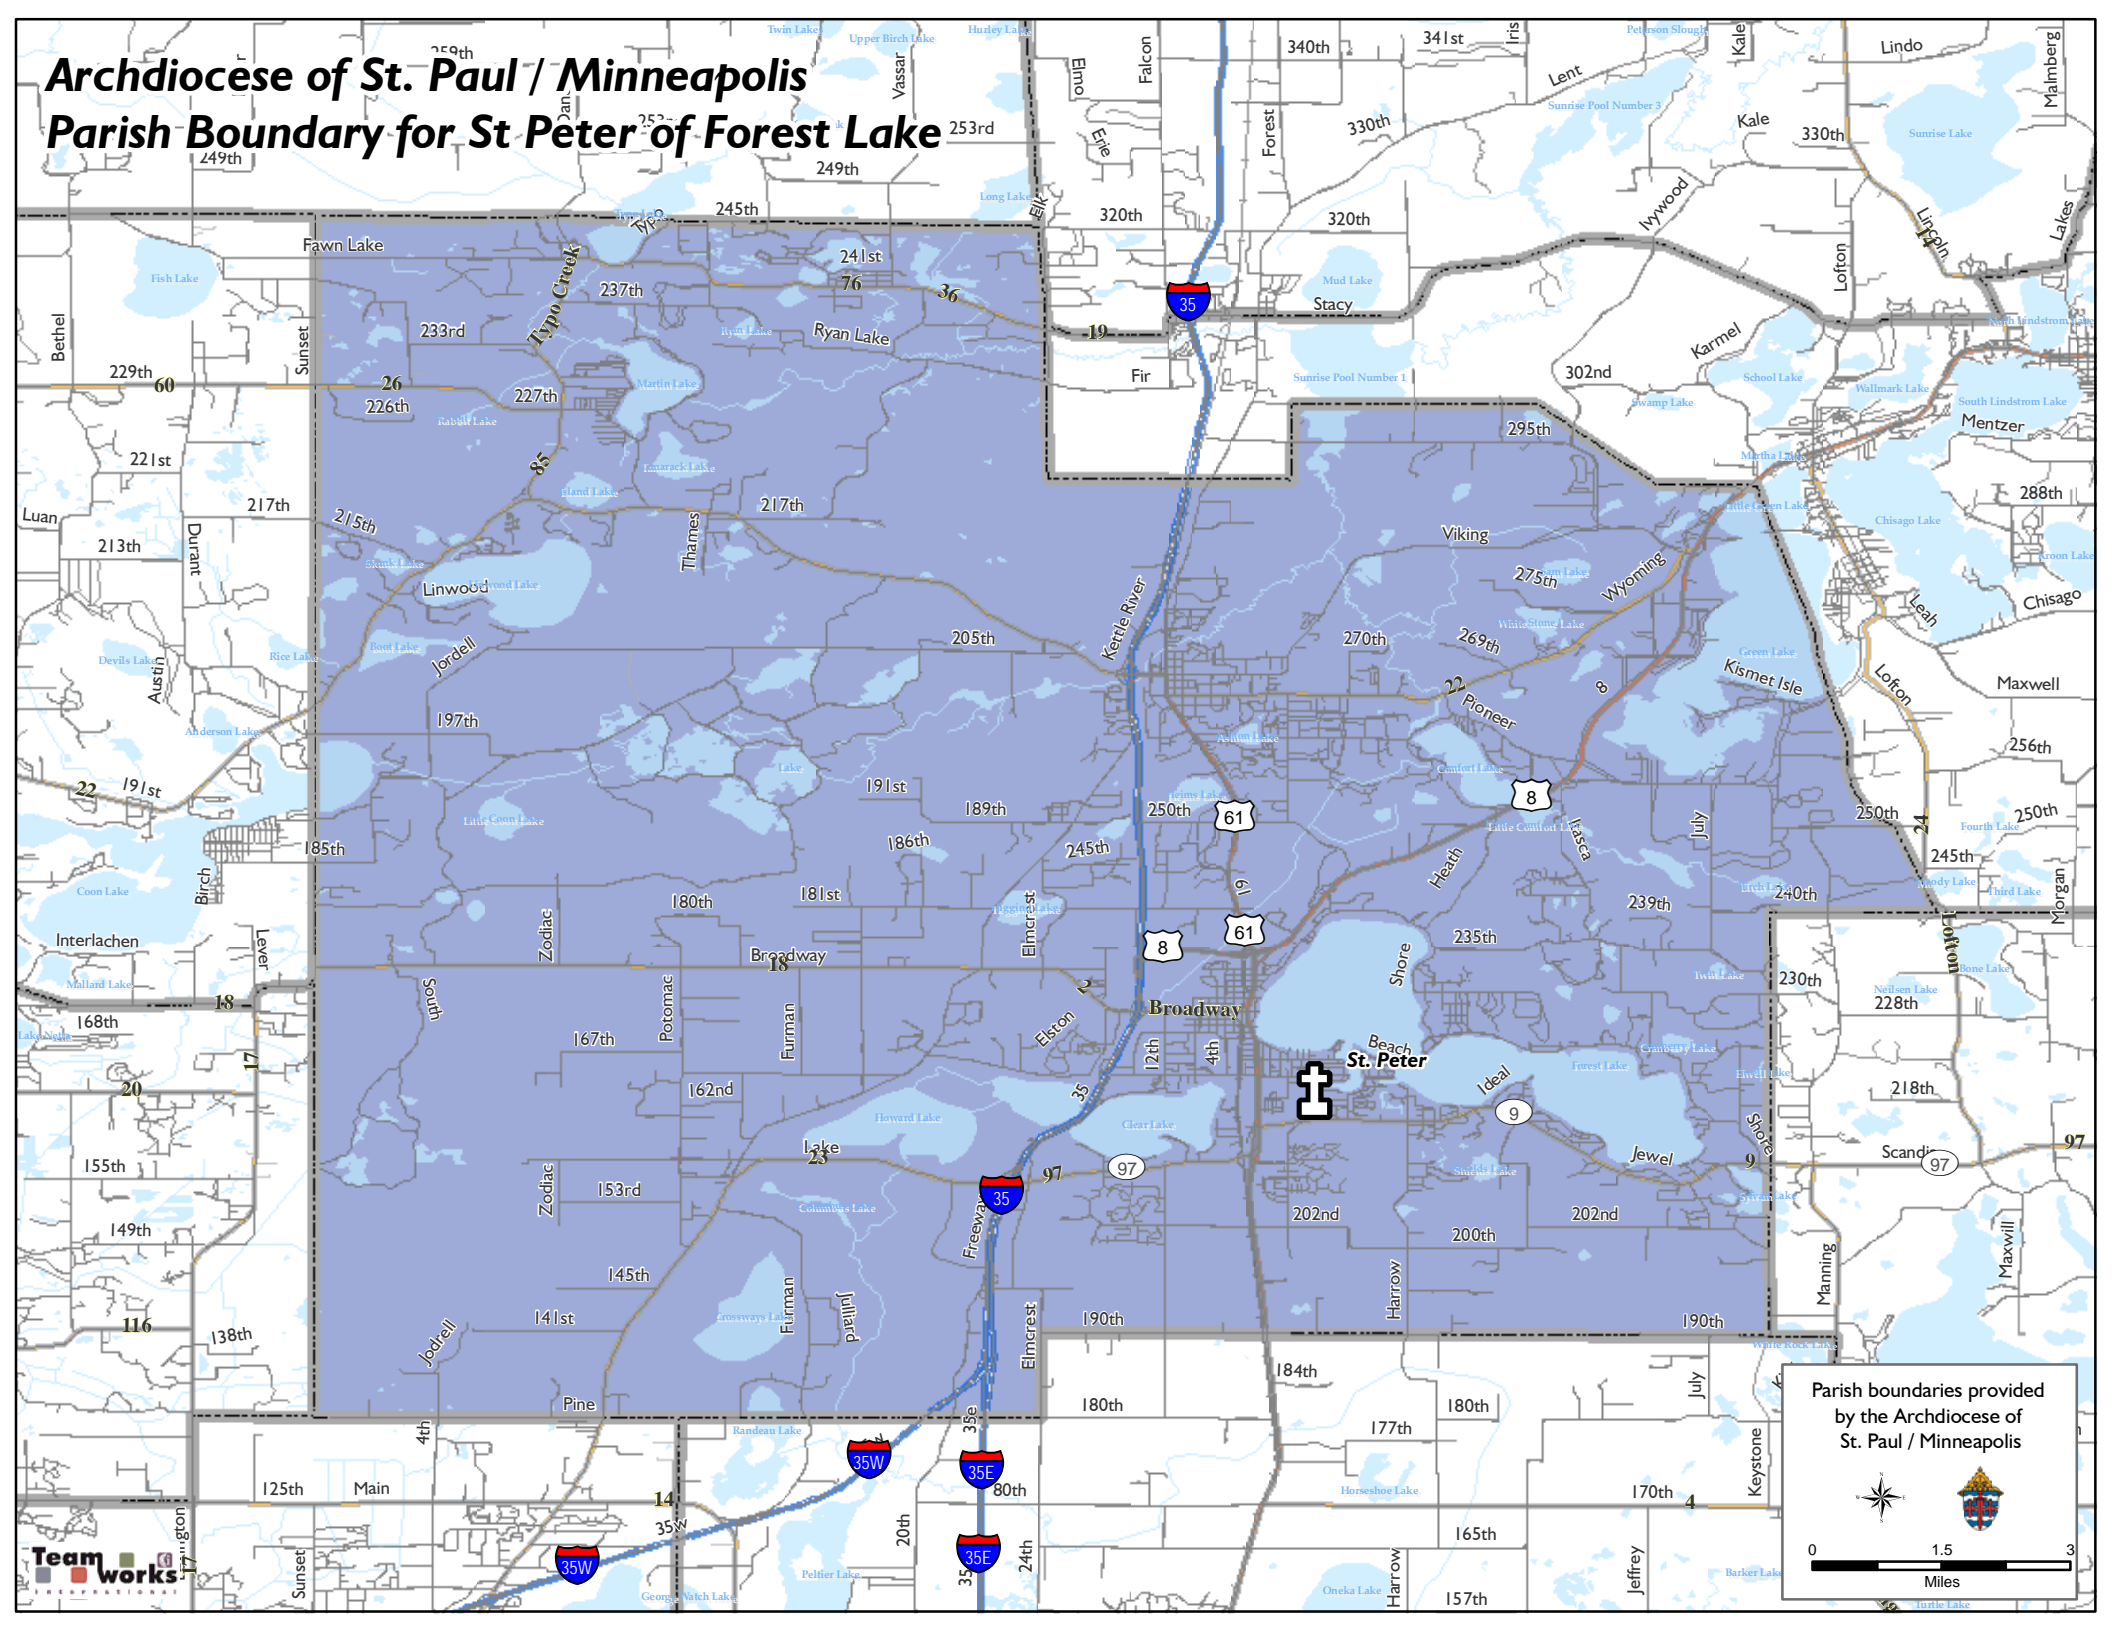

Archdiocese of St. Paul / Minneapolis

Parish Boundary for St Peter of Forest Lake

Parish boundaries provided by the Archdiocese of St. Paul / Minneapolis

0 1.5 3
Miles