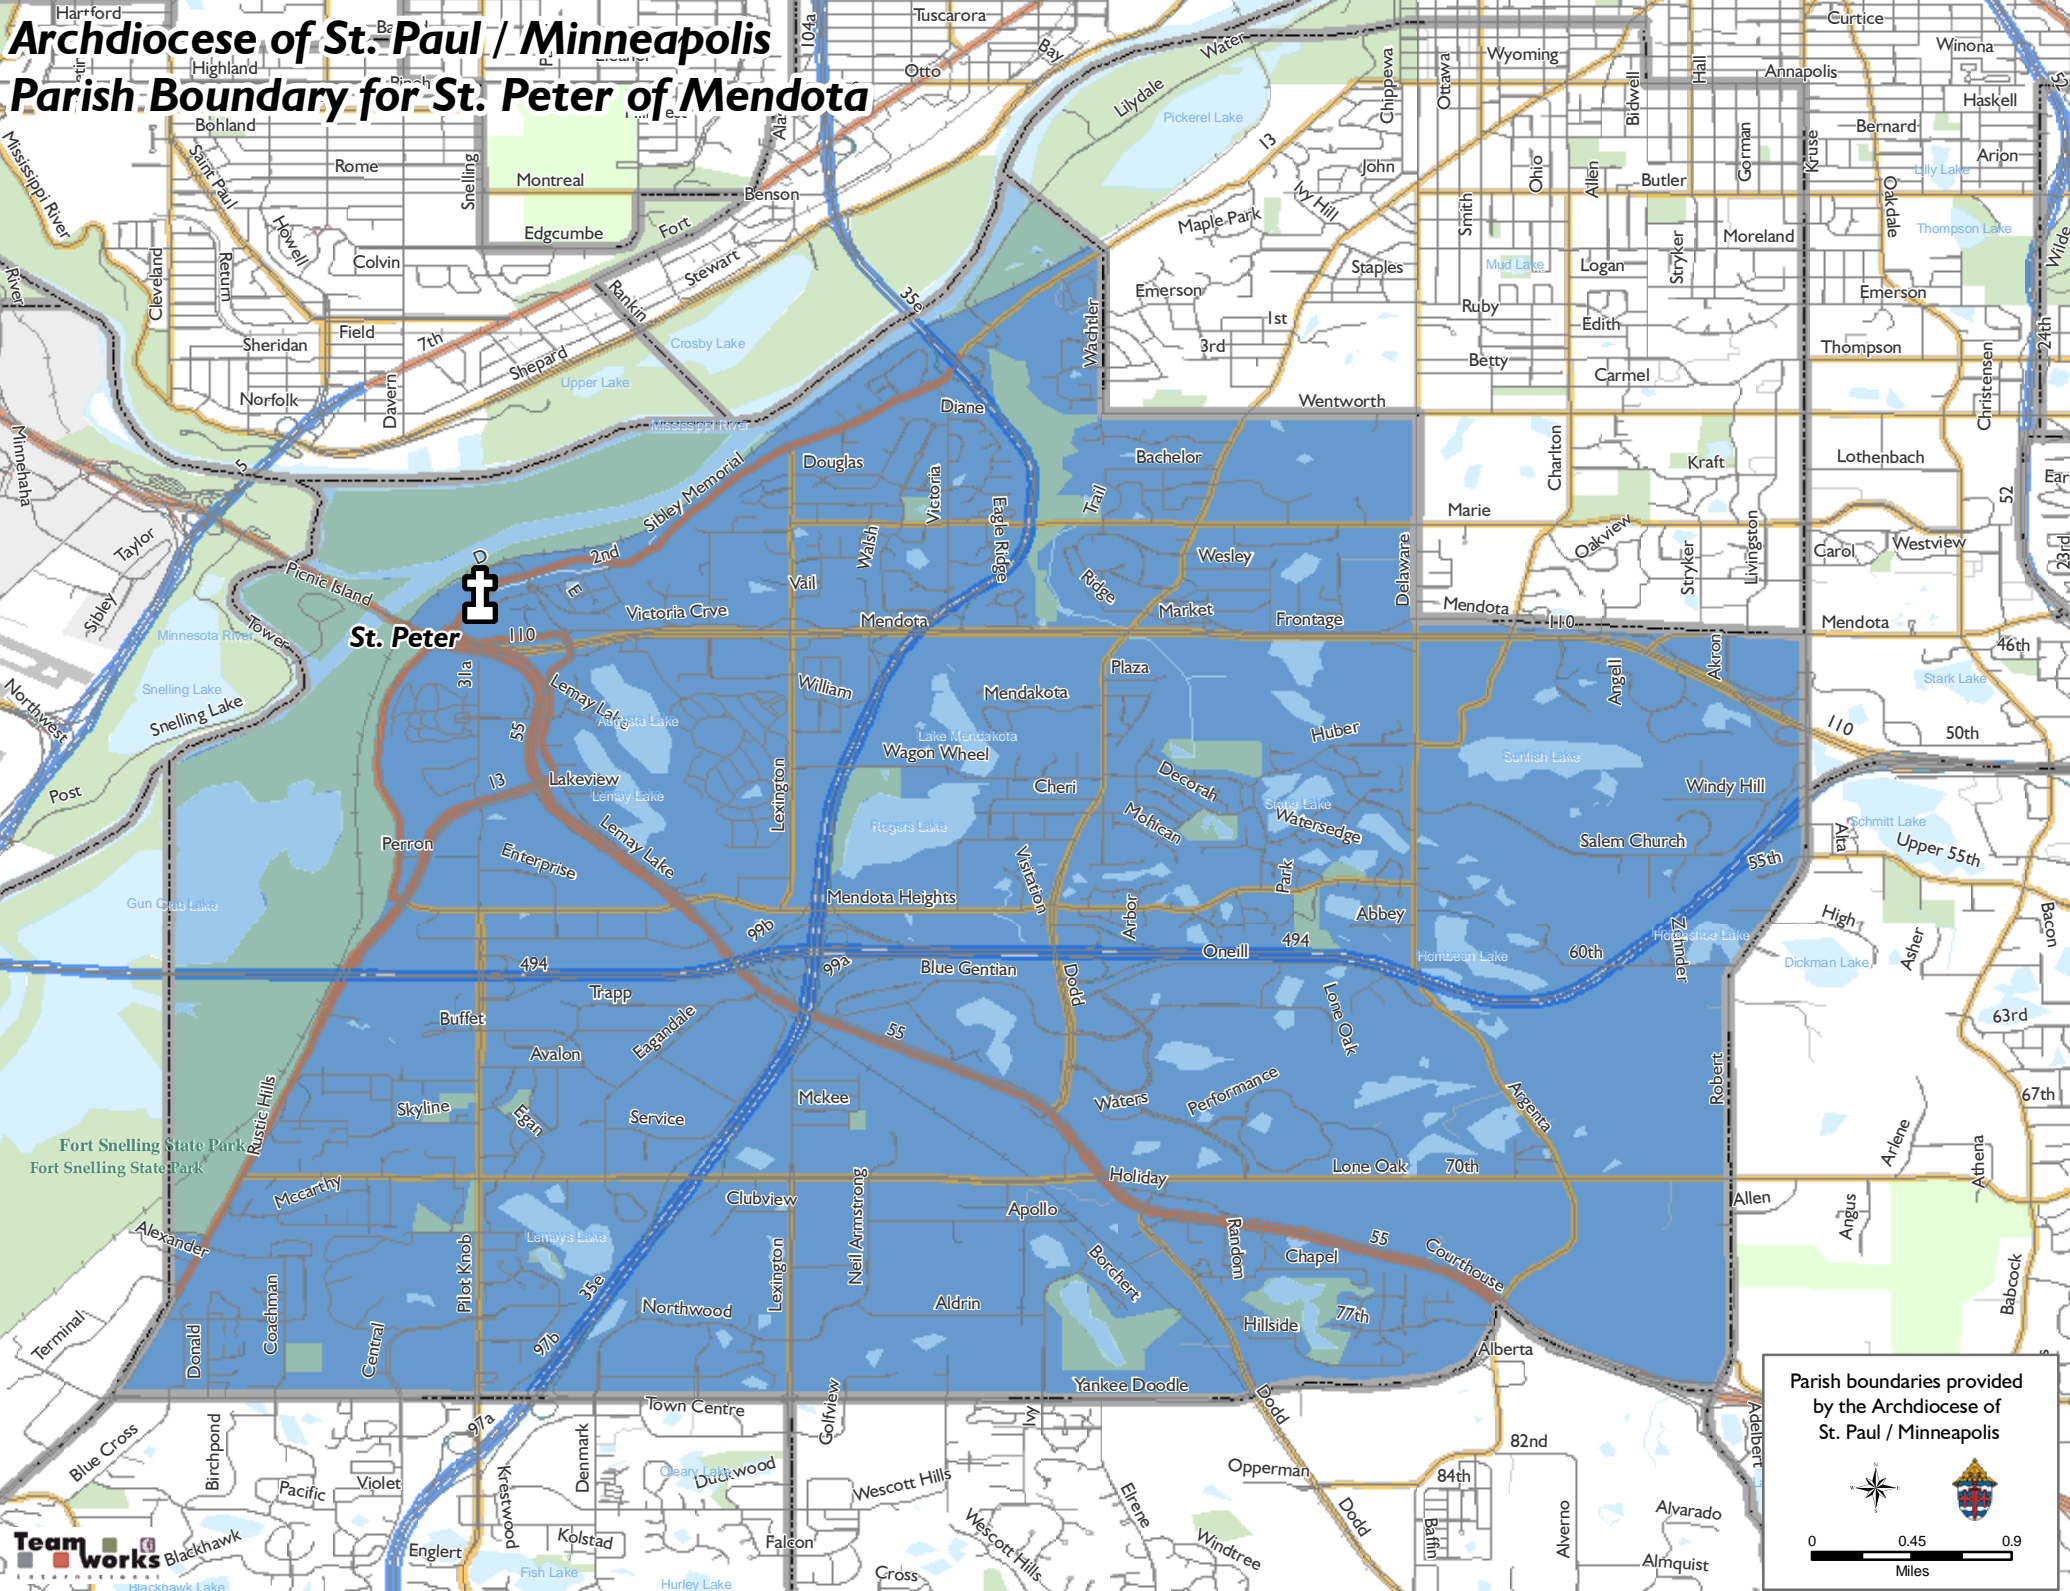

Archdiocese of St. Paul / Minneapolis

Parish Boundary for St. Peter of Mendota

St. Peter

Parish boundaries provided by the Archdiocese of St. Paul / Minneapolis

0 0.45 0.9 Miles