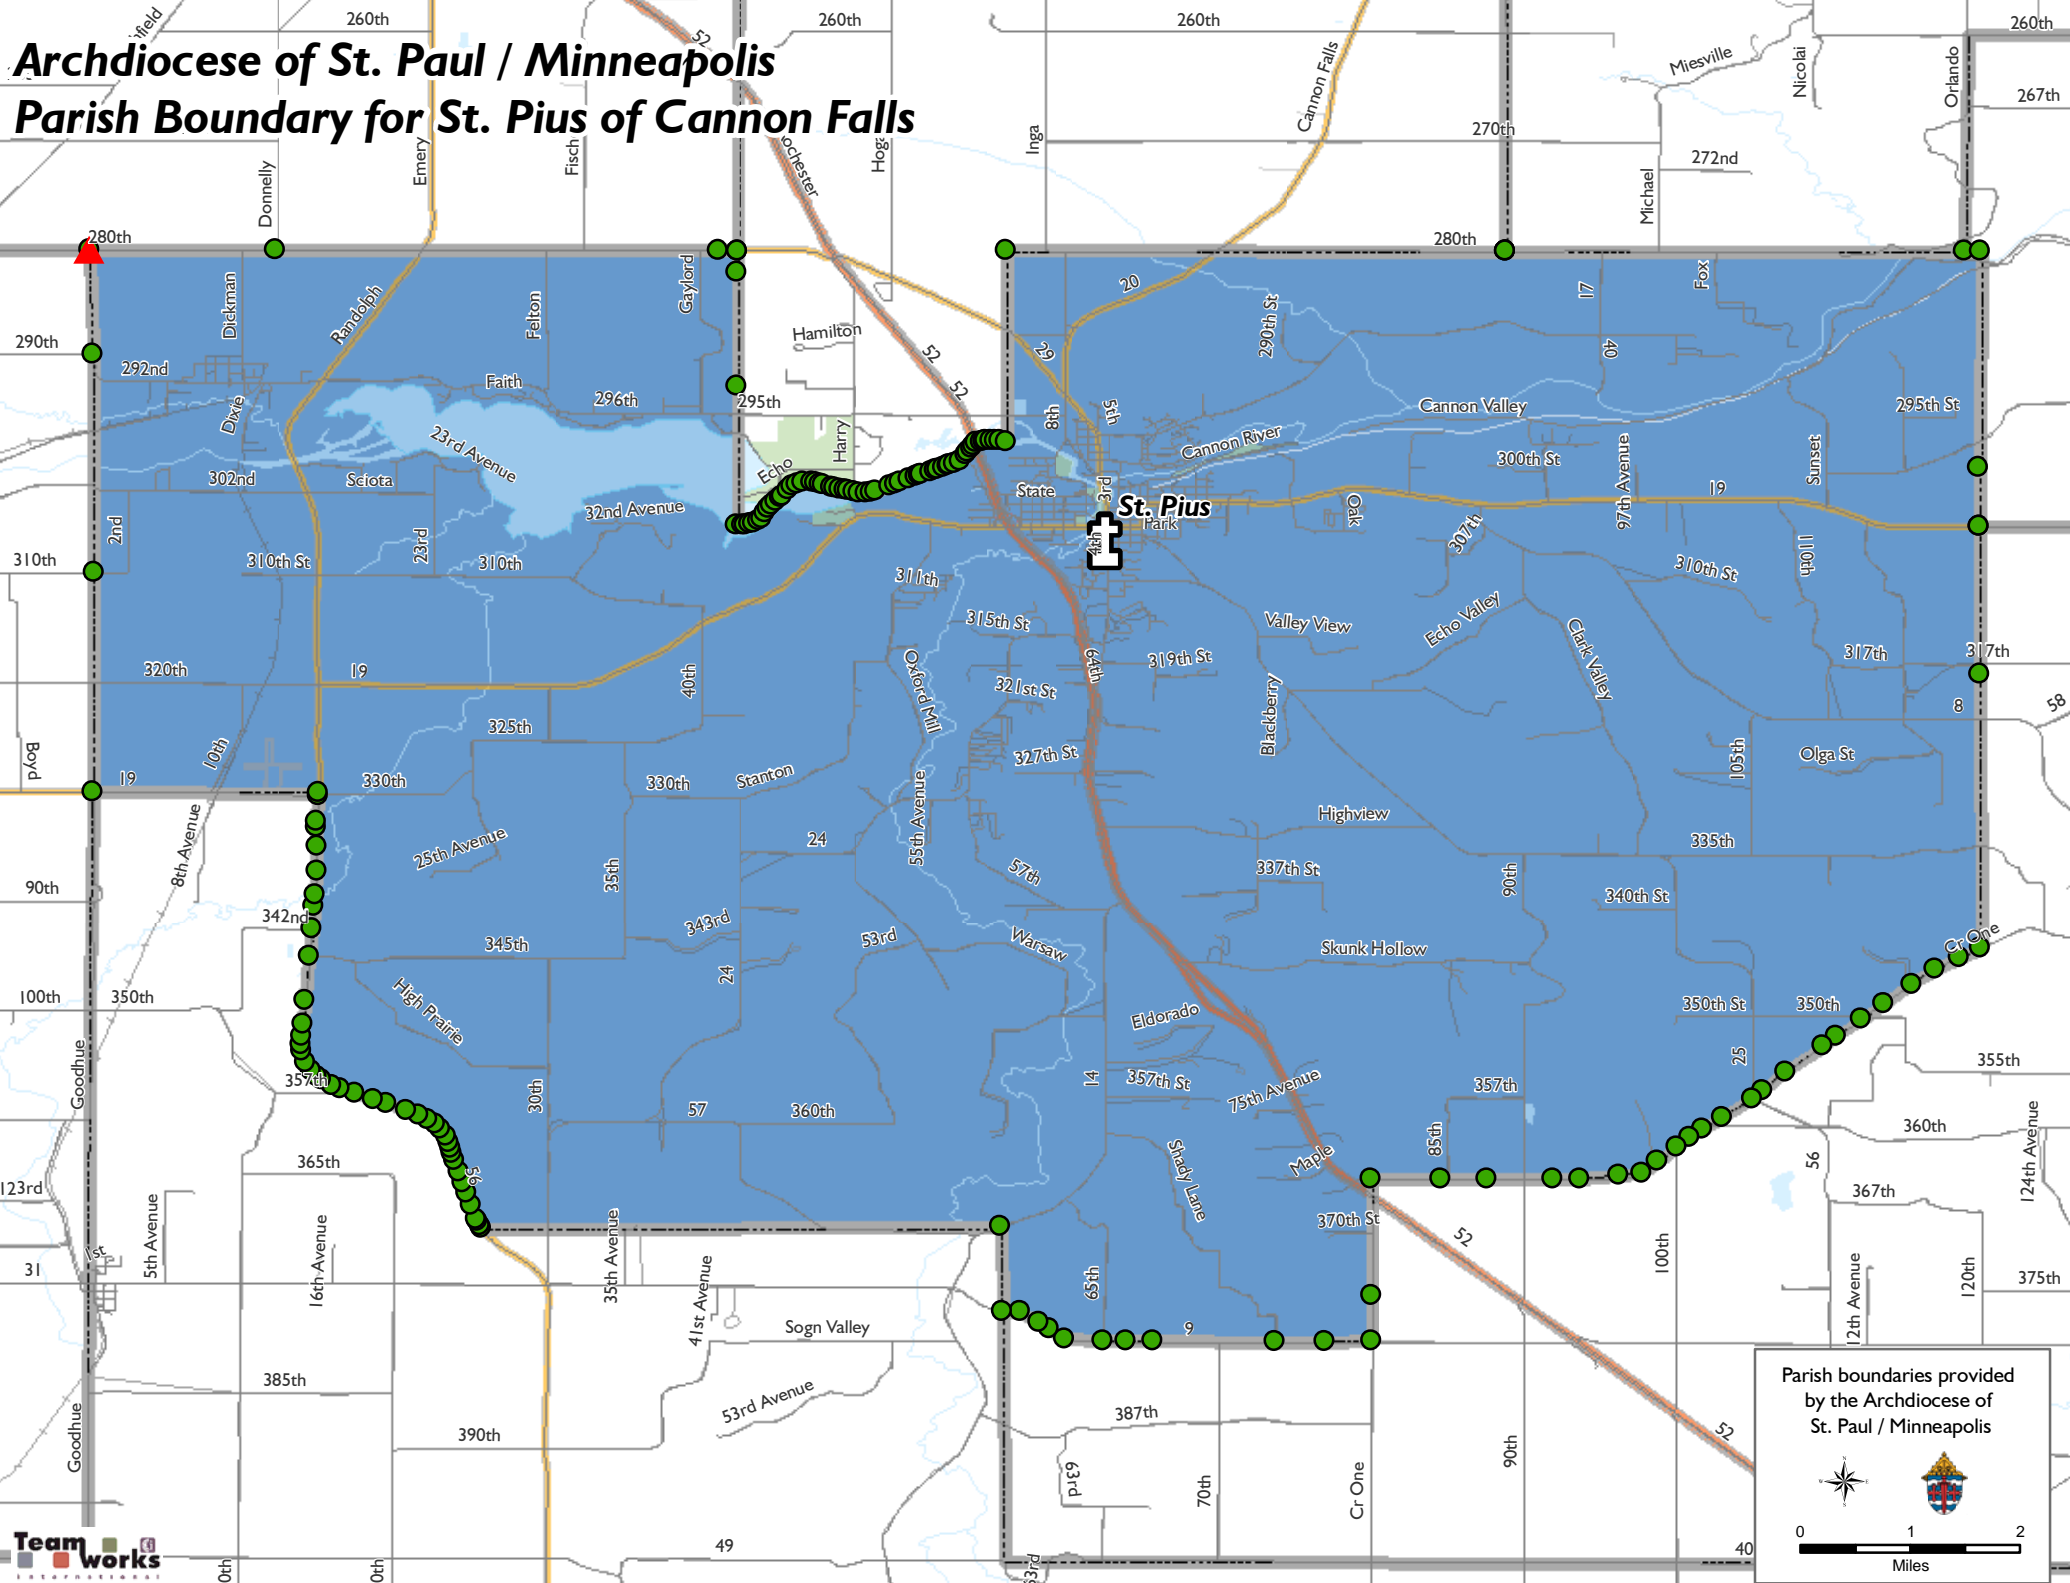

Archdiocese of St. Paul / Minneapolis

Parish Boundary for St. Pius of Cannon Falls

Parish boundaries provided by the Archdiocese of St. Paul / Minneapolis

0 1 2
Miles