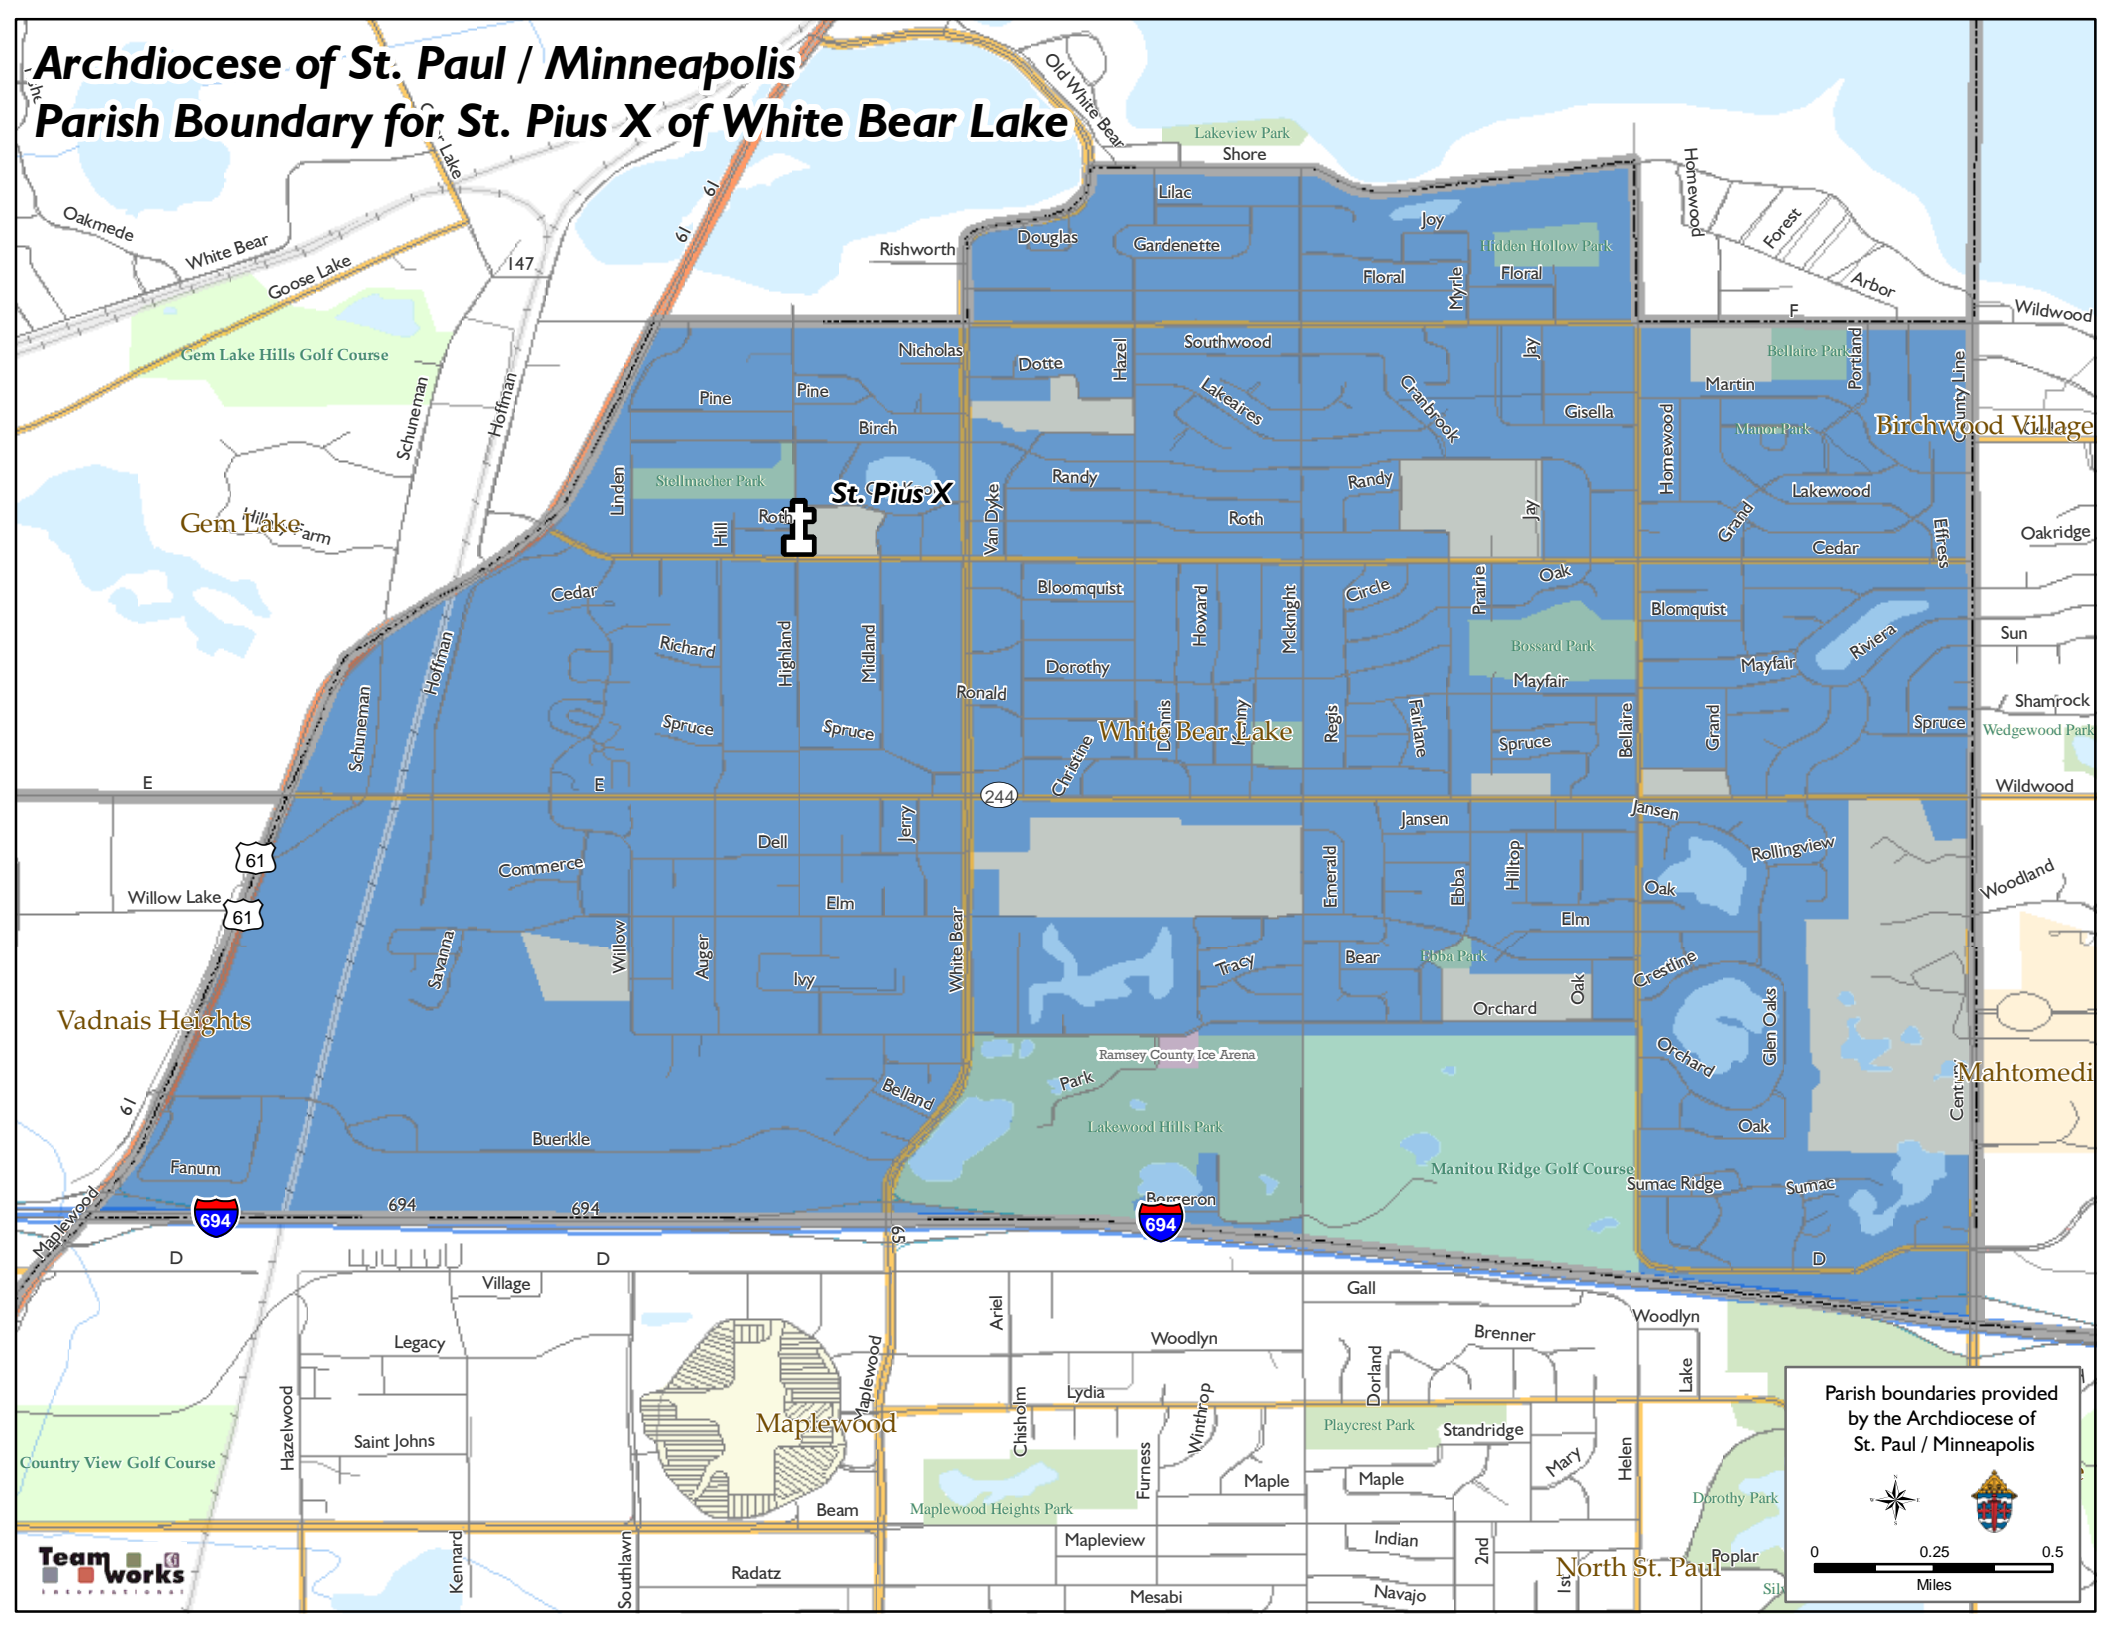

# Archdiocese of St. Paul / Minneapolis

## Parish Boundary for St. Pius X of White Bear Lake

**St. Pius X**

Parish boundaries provided by the Archdiocese of St. Paul / Minneapolis

0 0.25 0.5 Miles