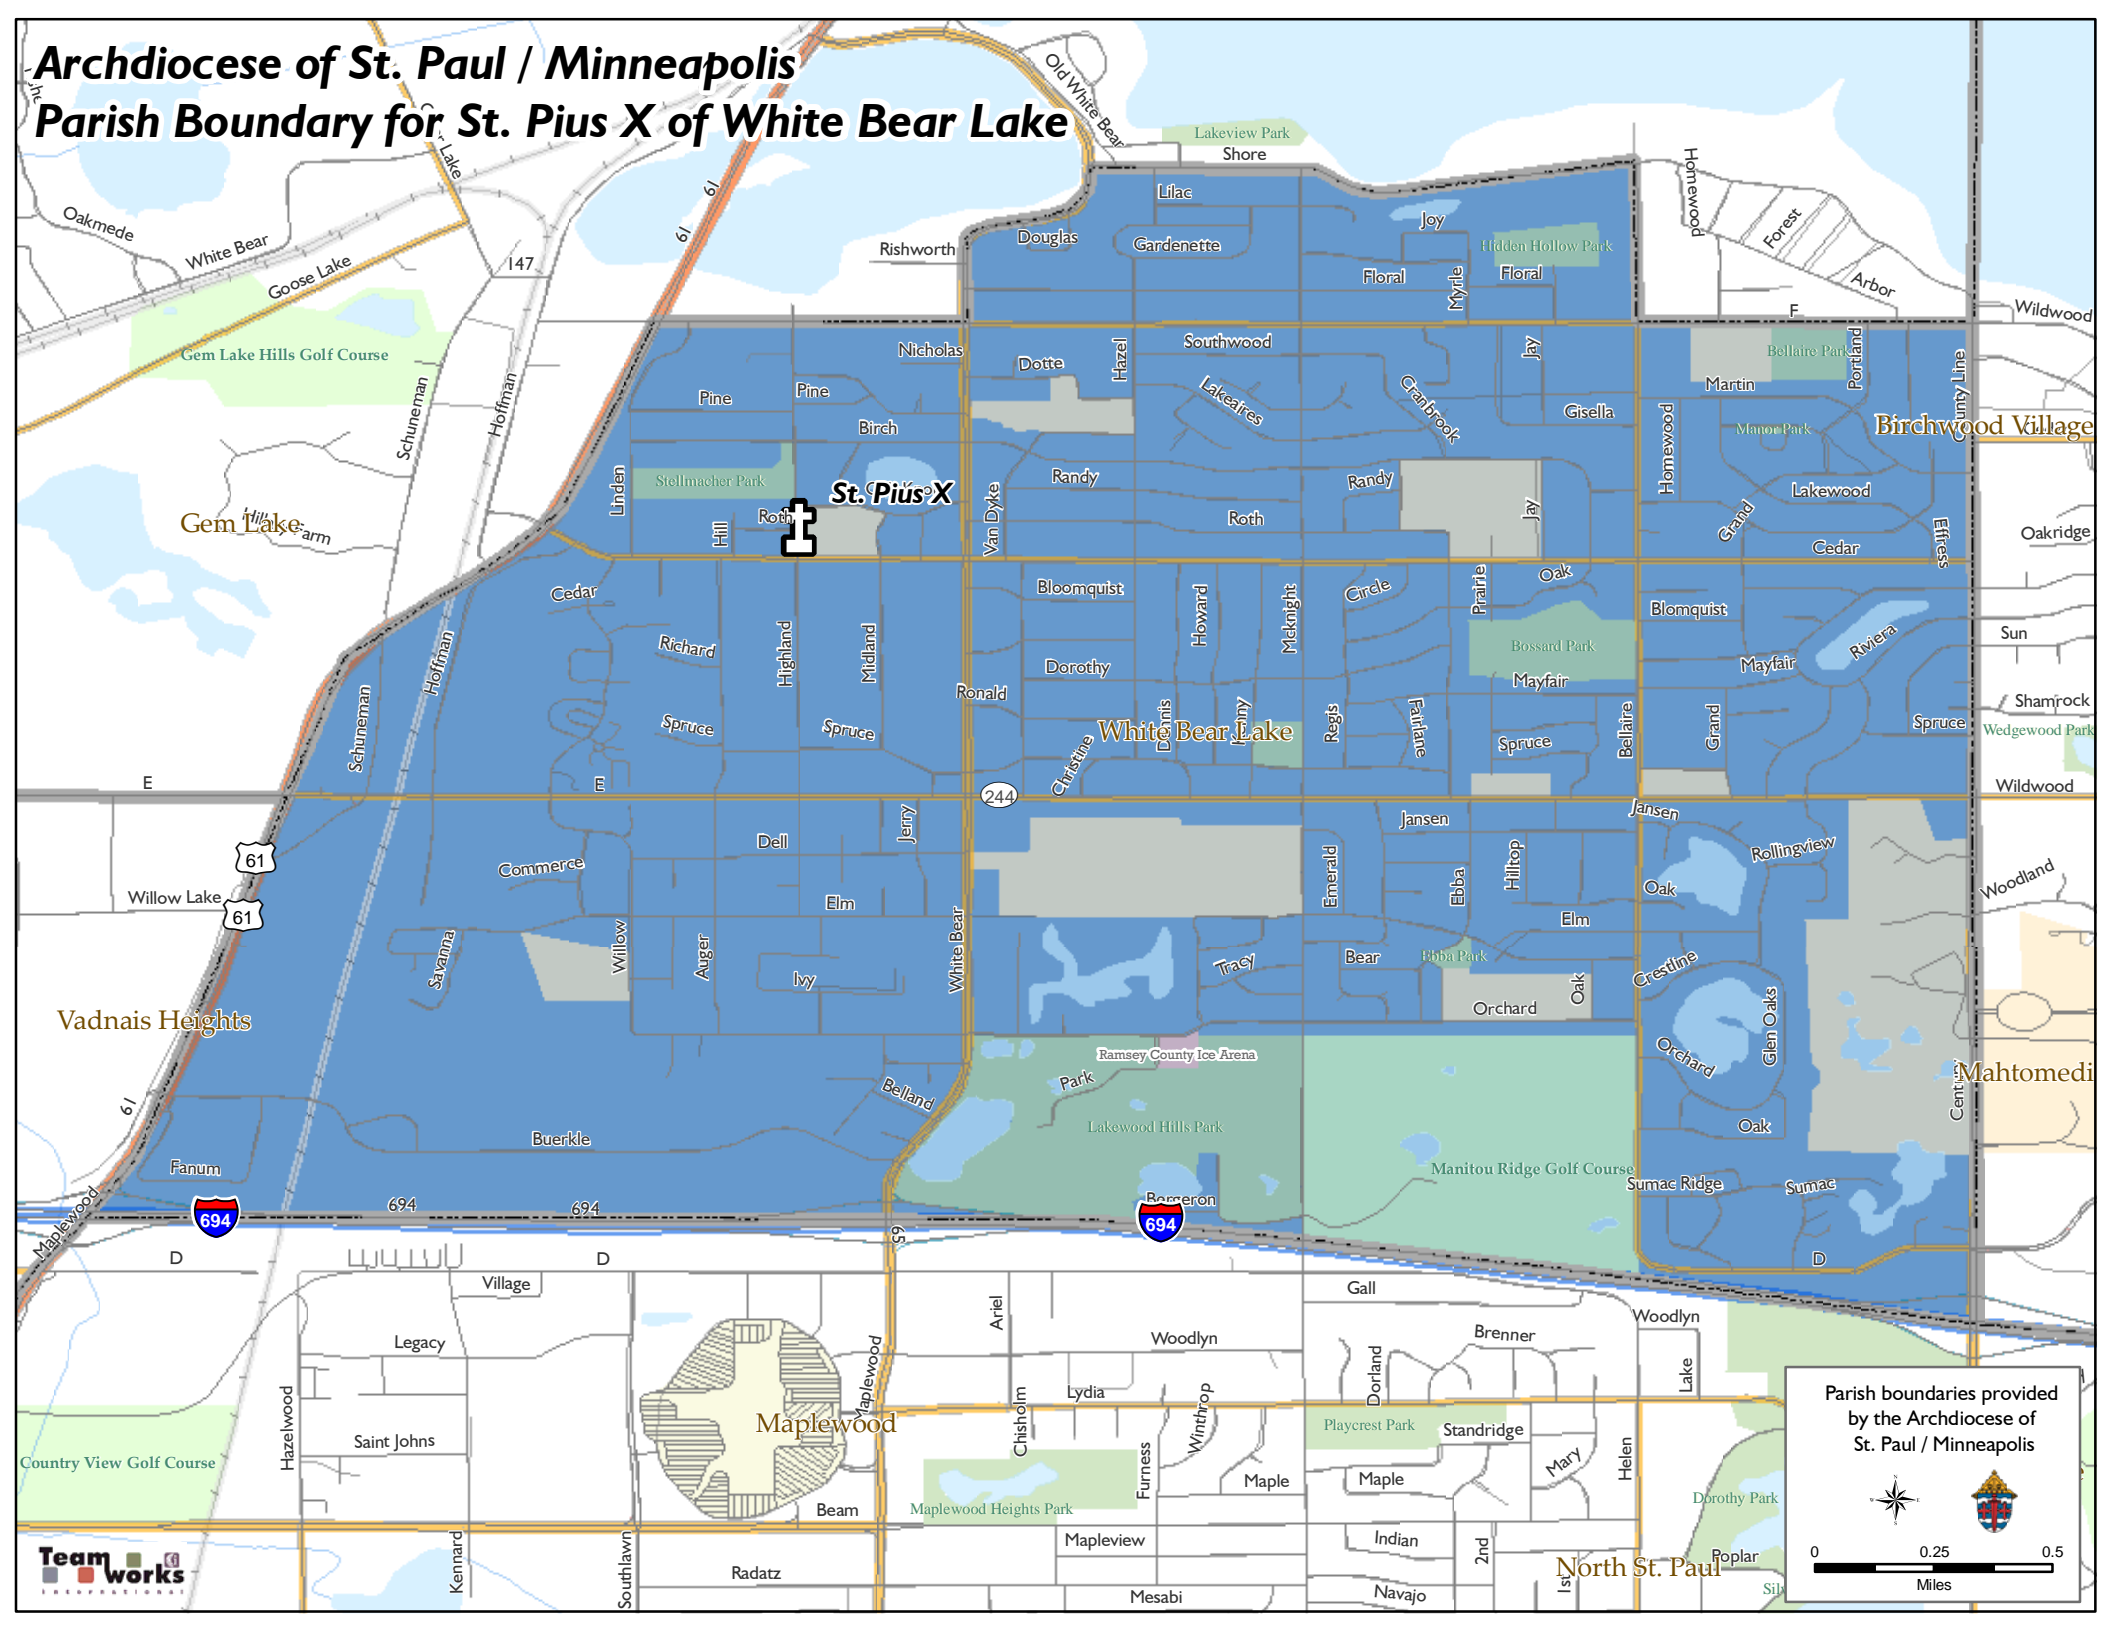

Archdiocese of St. Paul / Minneapolis

Parish Boundary for St. Pius X of White Bear Lake

St. Pius X

Parish boundaries provided by the Archdiocese of St. Paul / Minneapolis

0 0.25 0.5 Miles