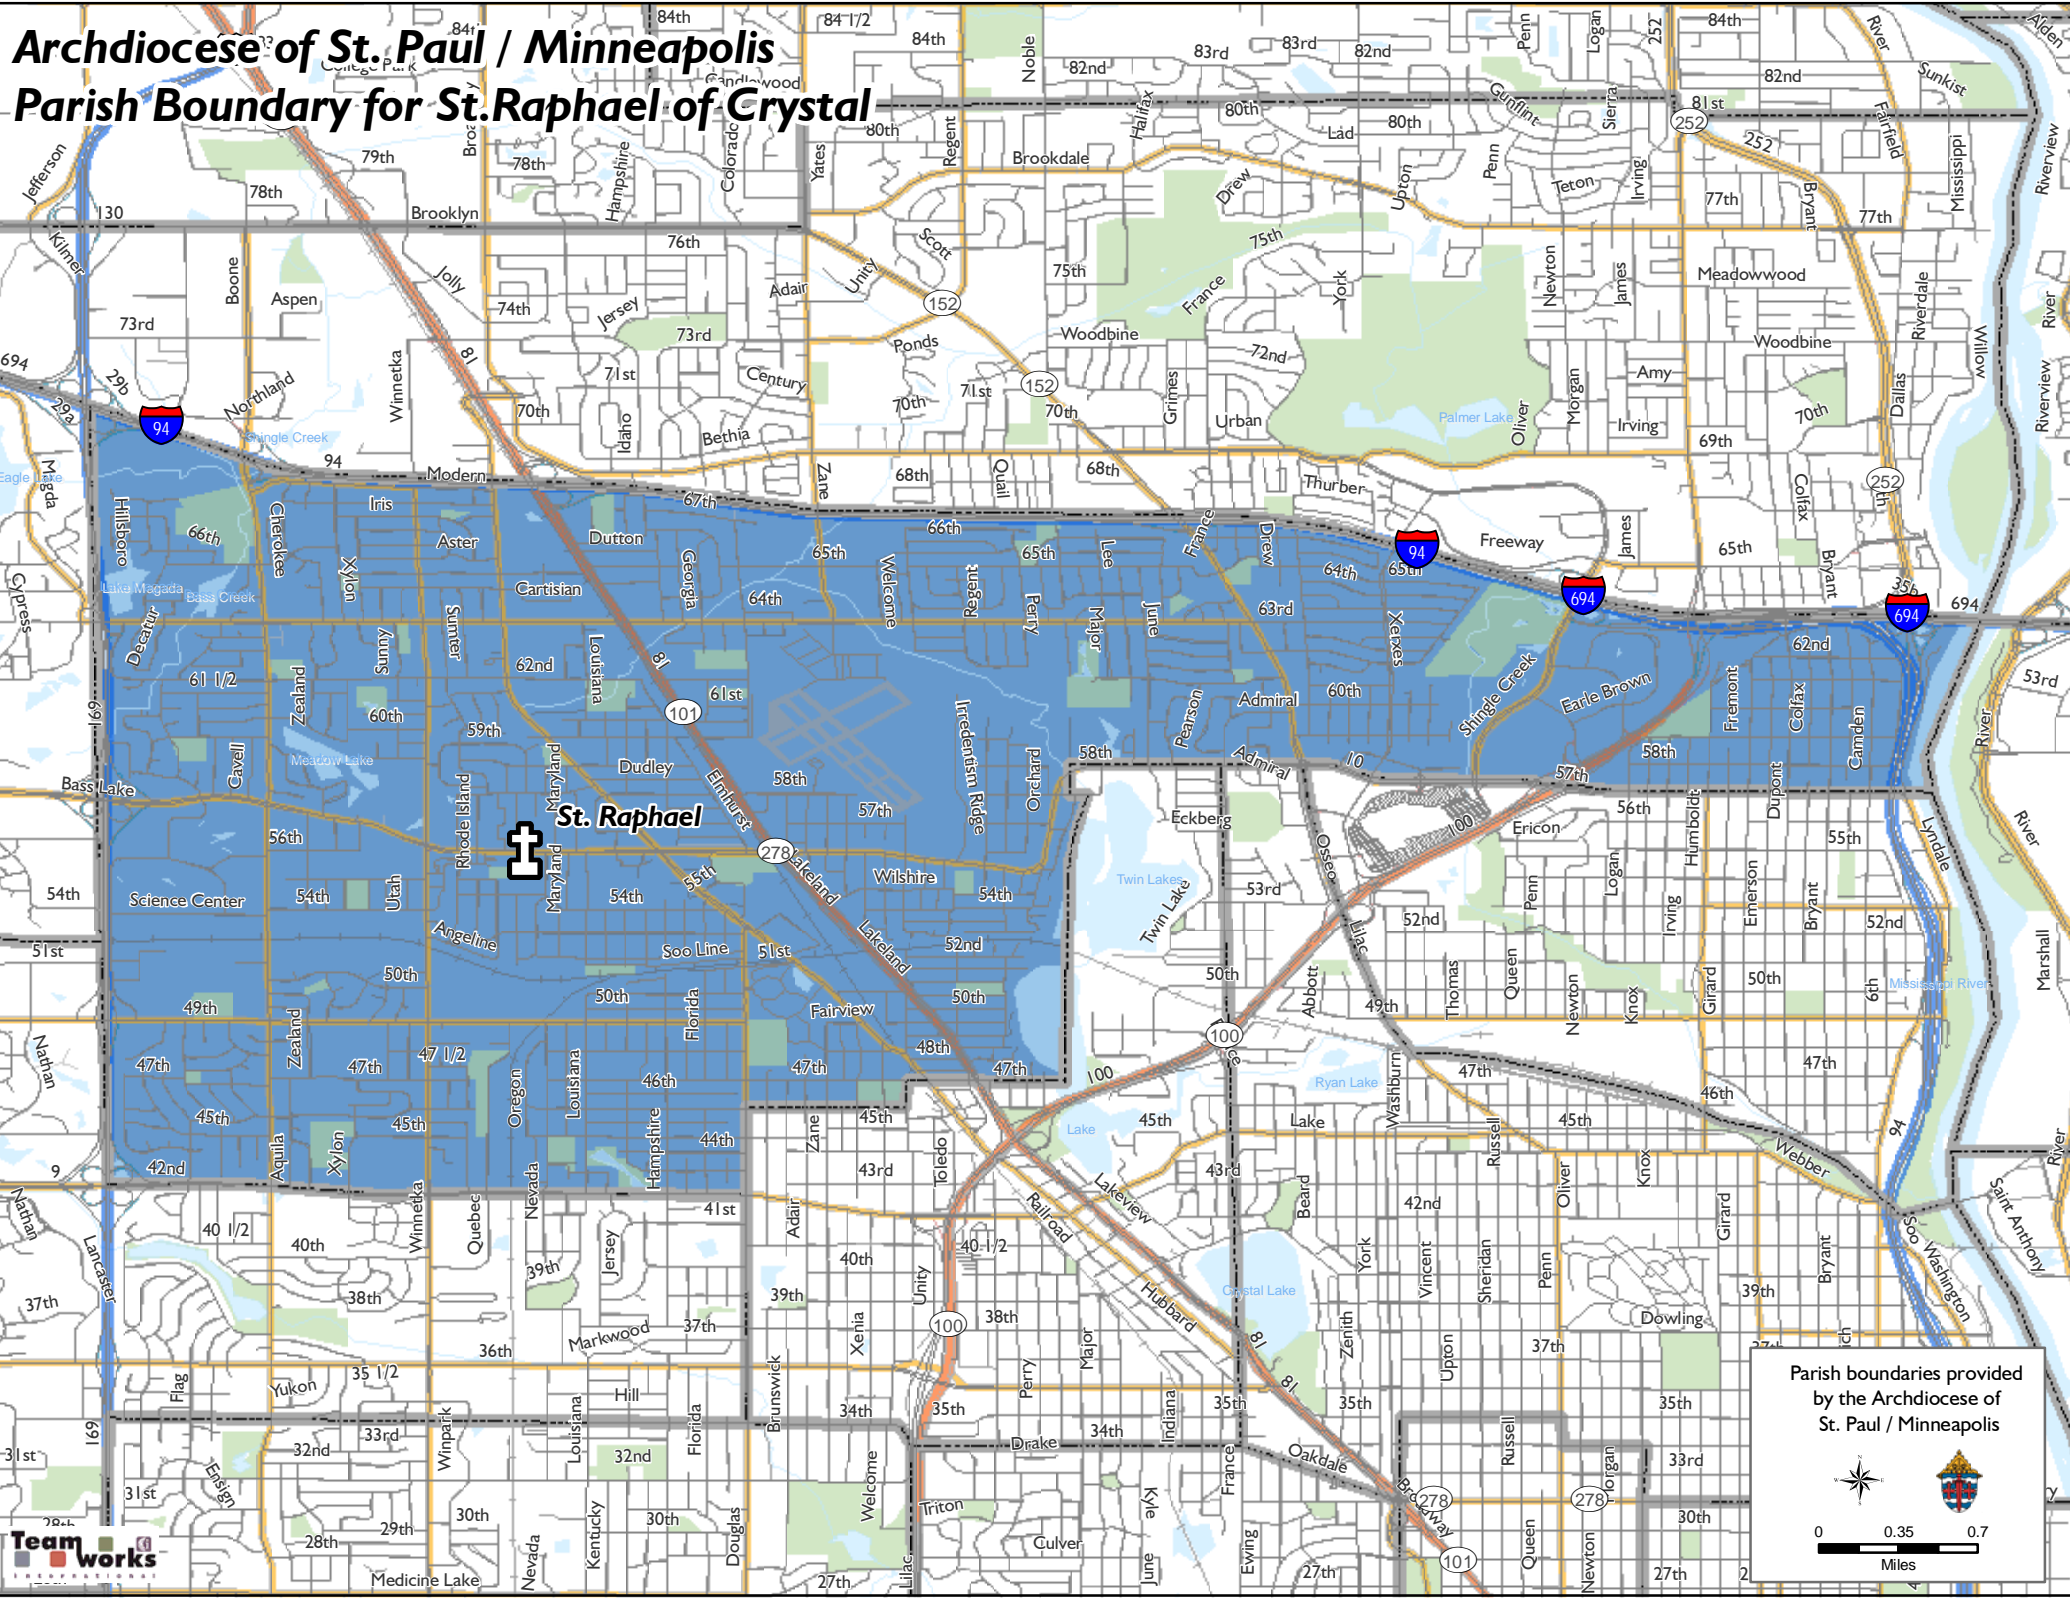

Archdiocese of St. Paul / Minneapolis

Parish Boundary for St. Raphael of Crystal

St. Raphael

Parish boundaries provided by the Archdiocese of St. Paul / Minneapolis

0 0.35 0.7
Miles