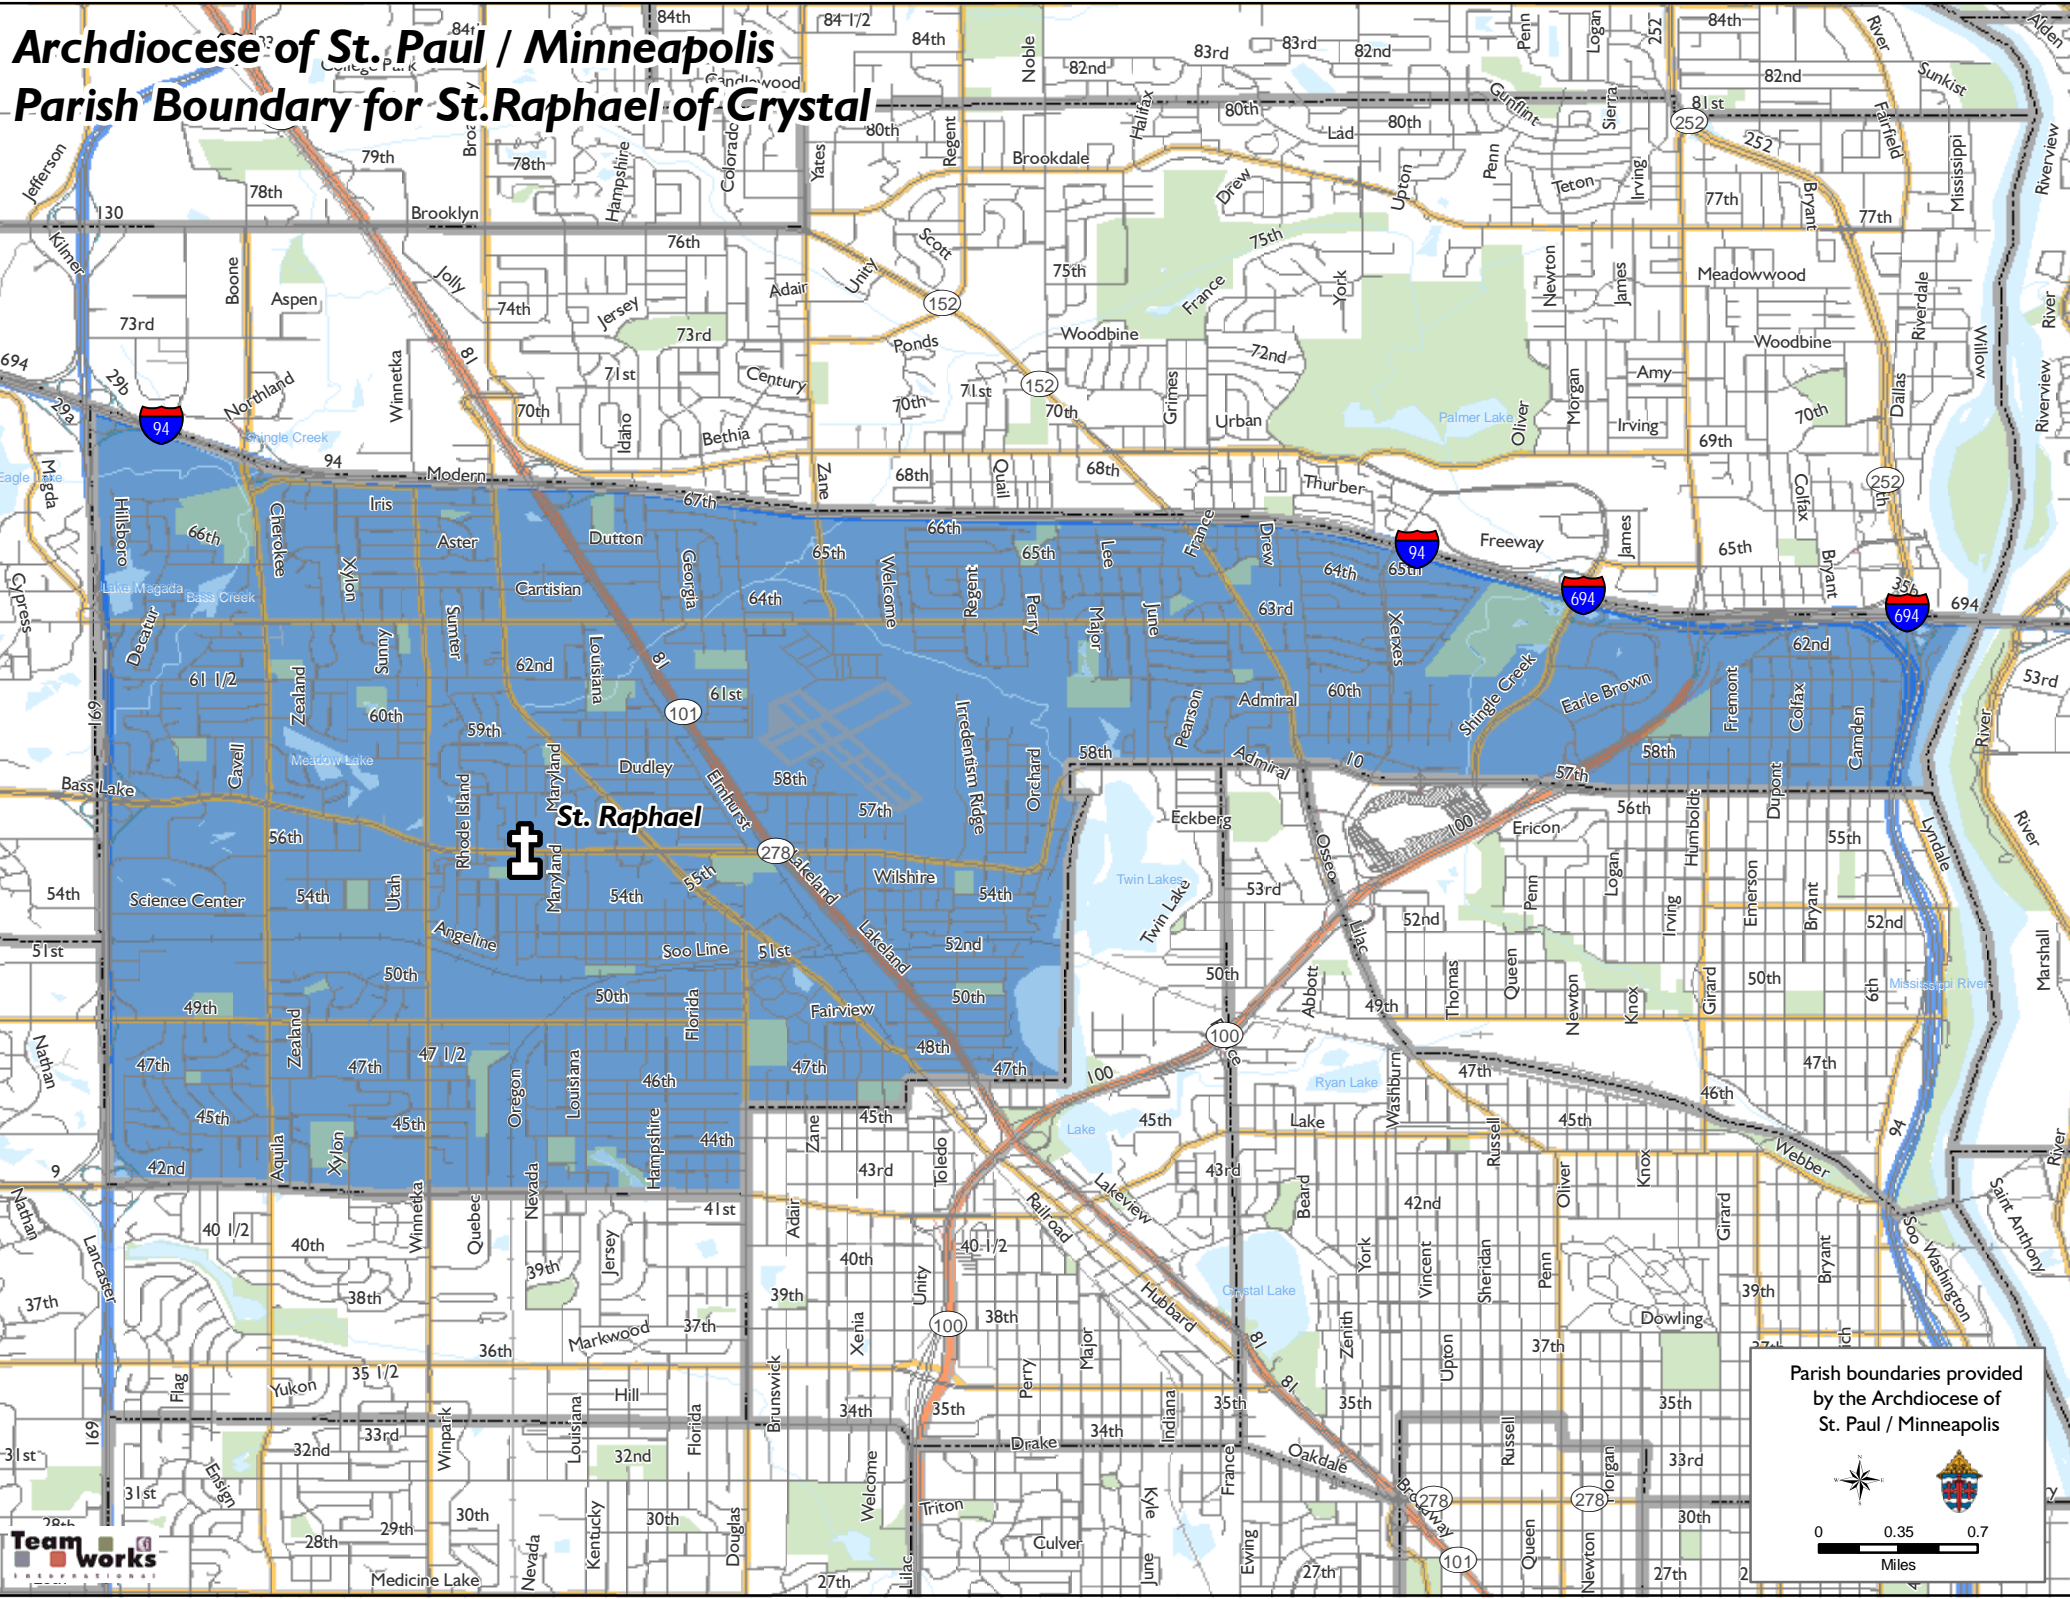

# Archdiocese of St. Paul / Minneapolis

## Parish Boundary for St. Raphael of Crystal

**St. Raphael**

Parish boundaries provided by the Archdiocese of St. Paul / Minneapolis

0 0.35 0.7  
Miles