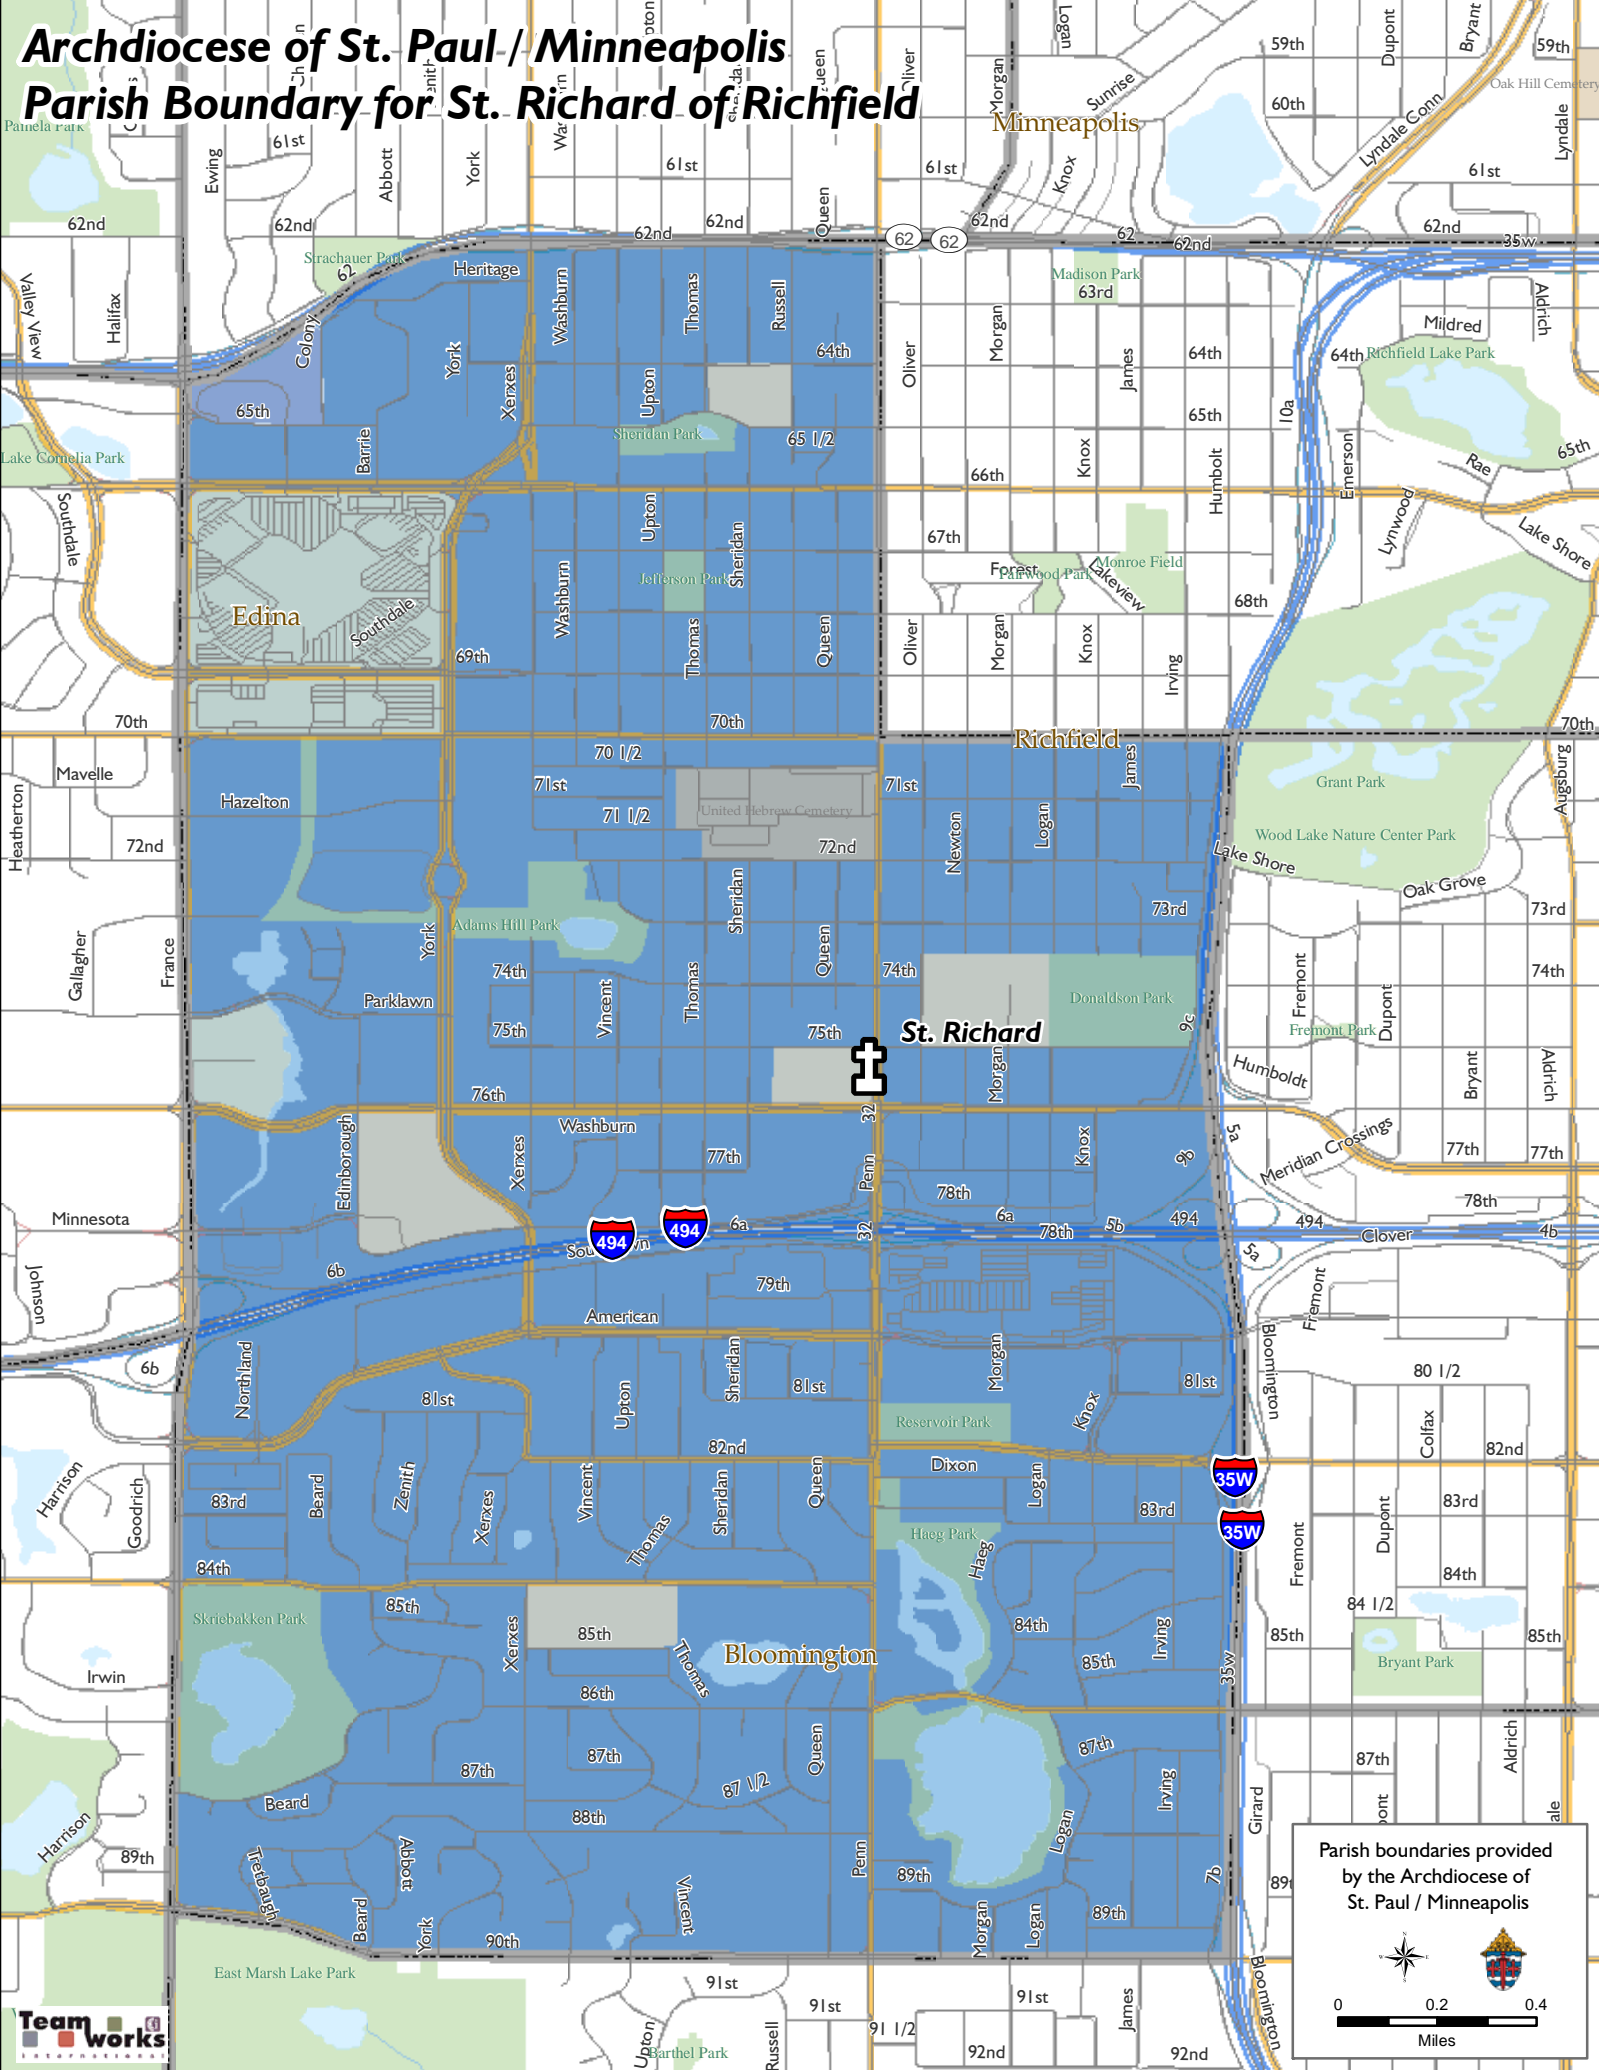

Archdiocese of St. Paul / Minneapolis Parish Boundary for St. Richard of Richfield

Parish boundaries provided by the Archdiocese of St. Paul / Minneapolis

0 0.2 0.4 Miles