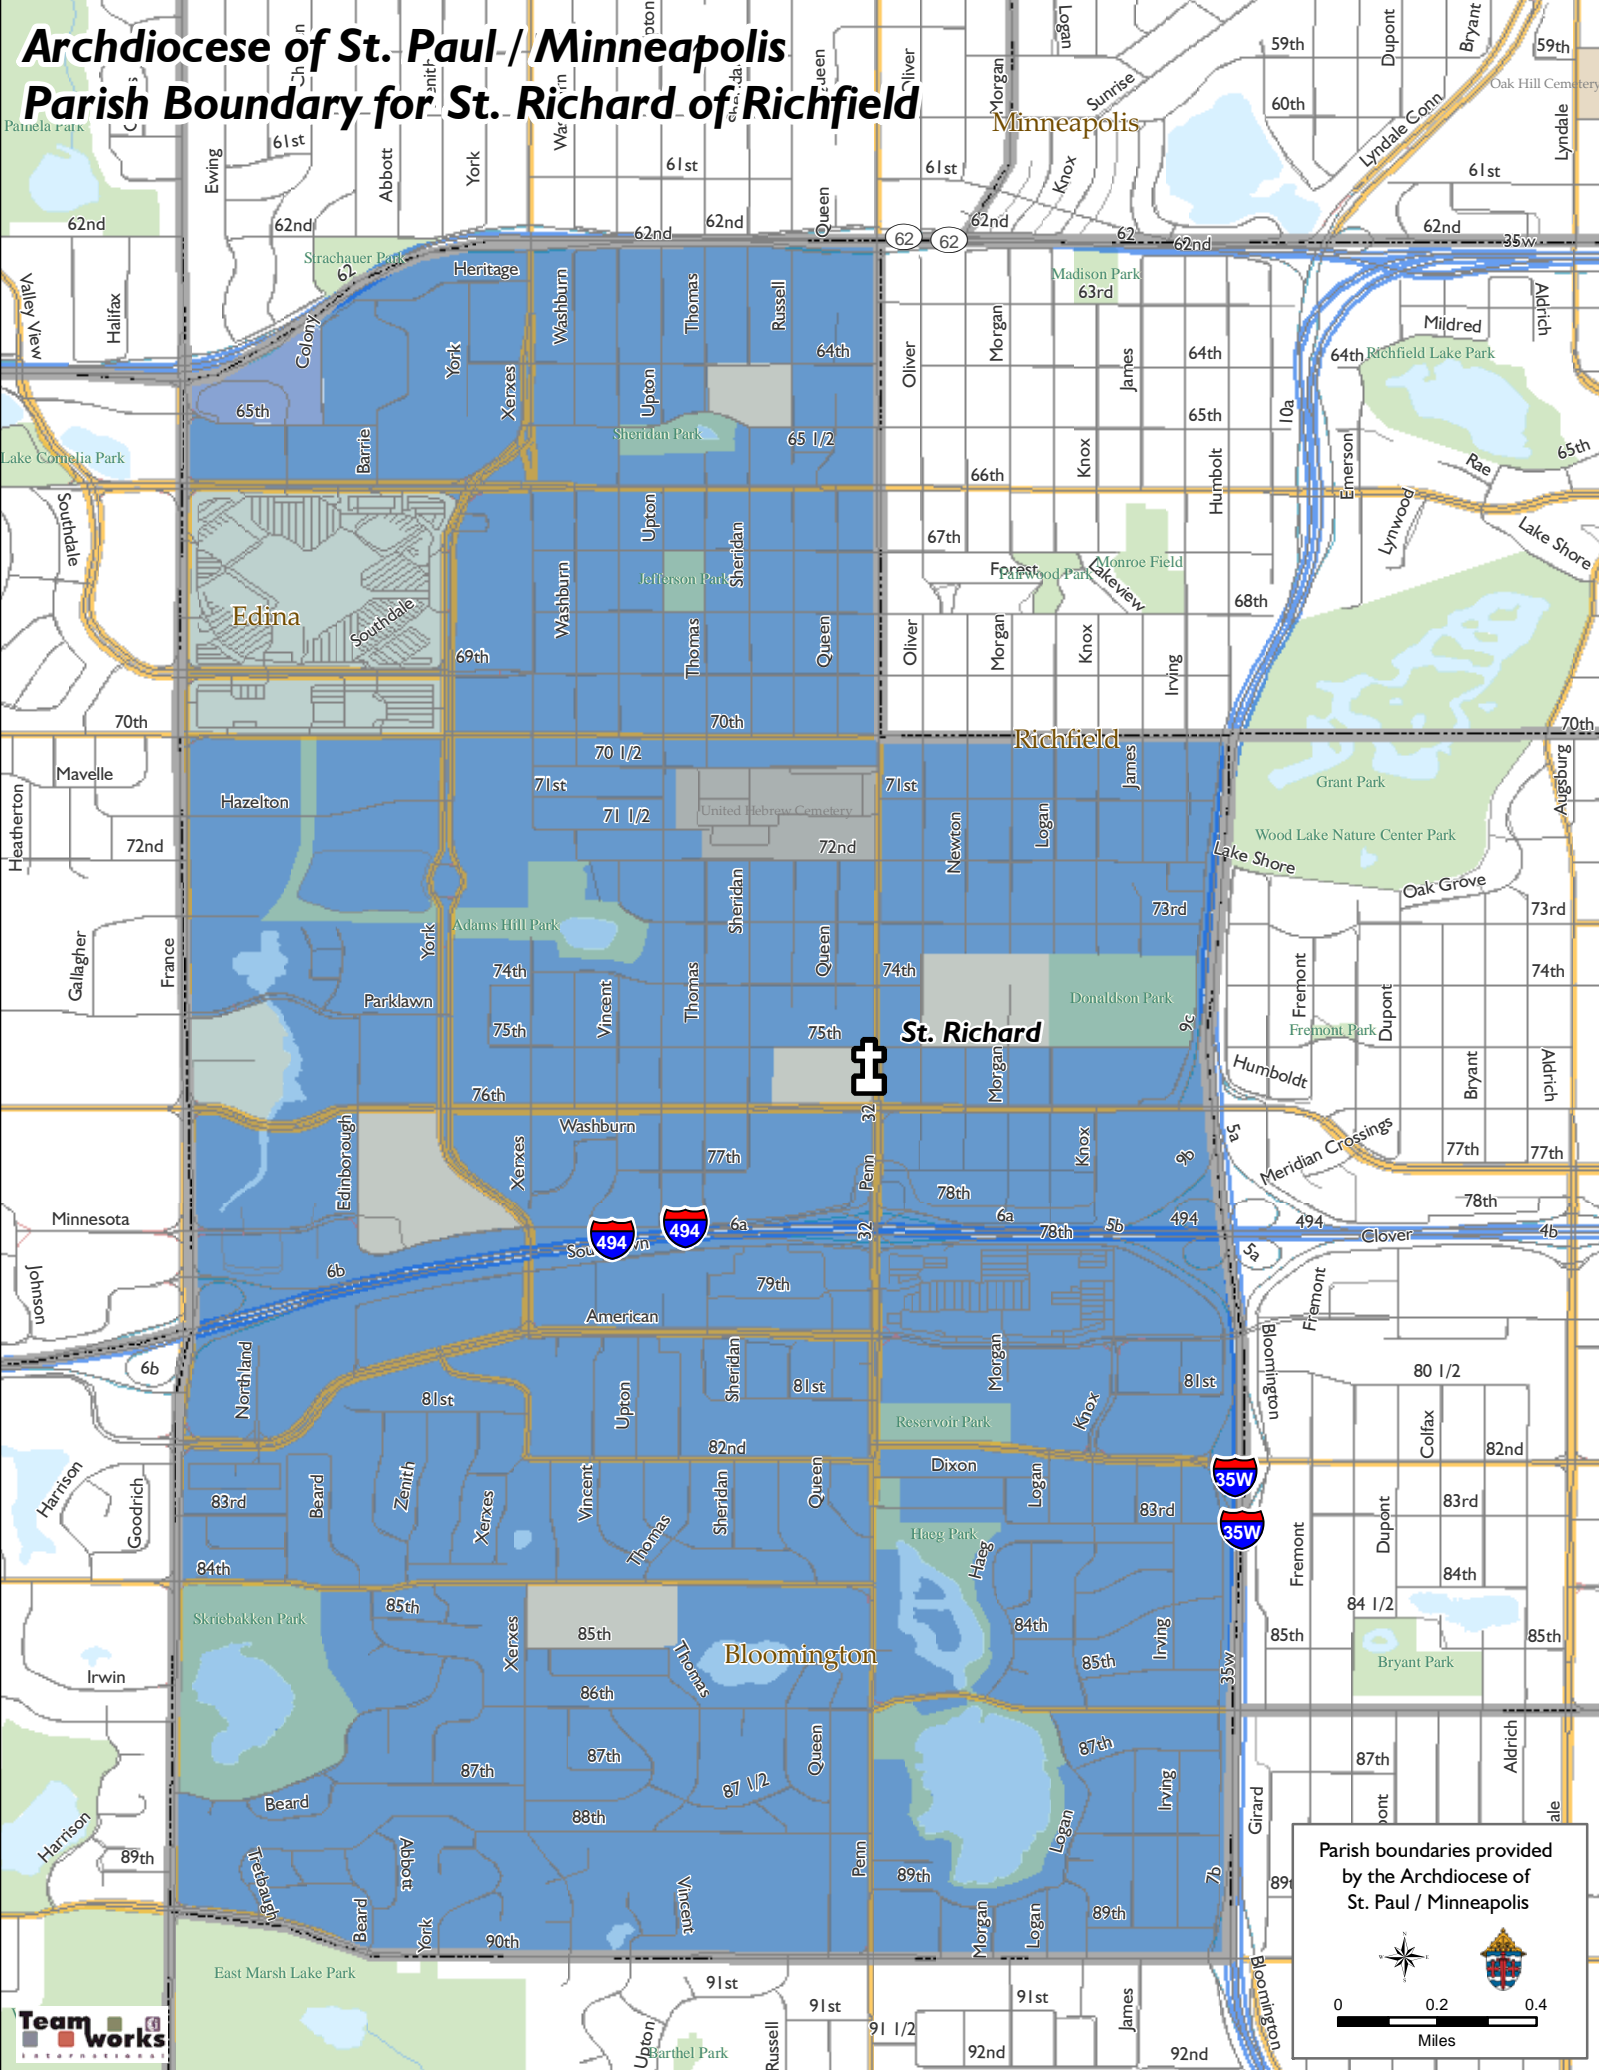

Archdiocese of St. Paul / Minneapolis Parish Boundary for St. Richard of Richfield

Parish boundaries provided by the Archdiocese of St. Paul / Minneapolis

0 0.2 0.4
Miles